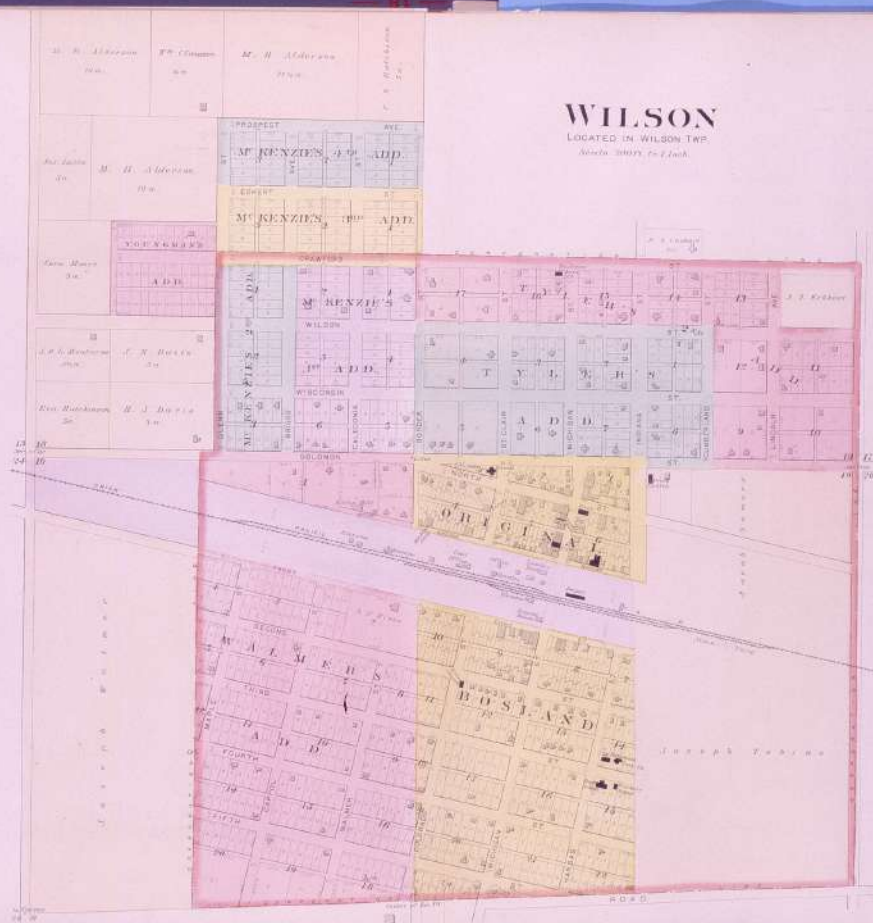

OUTLINE MAP
OF
ELLSWORTH CO.
KANSAS
1901

Made by Frank Rowley, 1901.

- EXPLANATION**
- Indian Line
 - Boundaries of Indian Reservations
 - Figure 1000 Feet
 - Railroad
 - County & Range
 - Township
 - Section
 - Adjoined Townships extend to same point
 - Township
 - Section
 - Township
 - Section
 - Township
 - Section

PLAT OF
NOBLE

Scale 2 Inches to the Mile. Township 15 South, Range 10 West. of the 6th Principal Meridian.

WILSON
LOCATED IN WILSON TWP.
March 20th 1897, to 2nd July

PLAT OF
BLACK WOLF

Scale 2 Inches to the Mile.

Township 15 South . Range 9 West.

of the 6th Principal Meridian

NORTH PART OF ELLSWORTH

COUNTY SEAT OF ELLSWORTH CO.

Scale 100 FT. to an inch.

Map section showing a grid of lots with names: GETTY AND LARKINS, ADDITION, and various lot numbers (e.g., 1-31).

Map section showing large lots with names: E. B. Seaver, Geo. S. Graham.

Map section showing large lots with name: Aaron Kunkle.

Map section showing a grid of lots with names: HODGDENS, ADD, and various lot numbers (e.g., 1-31).