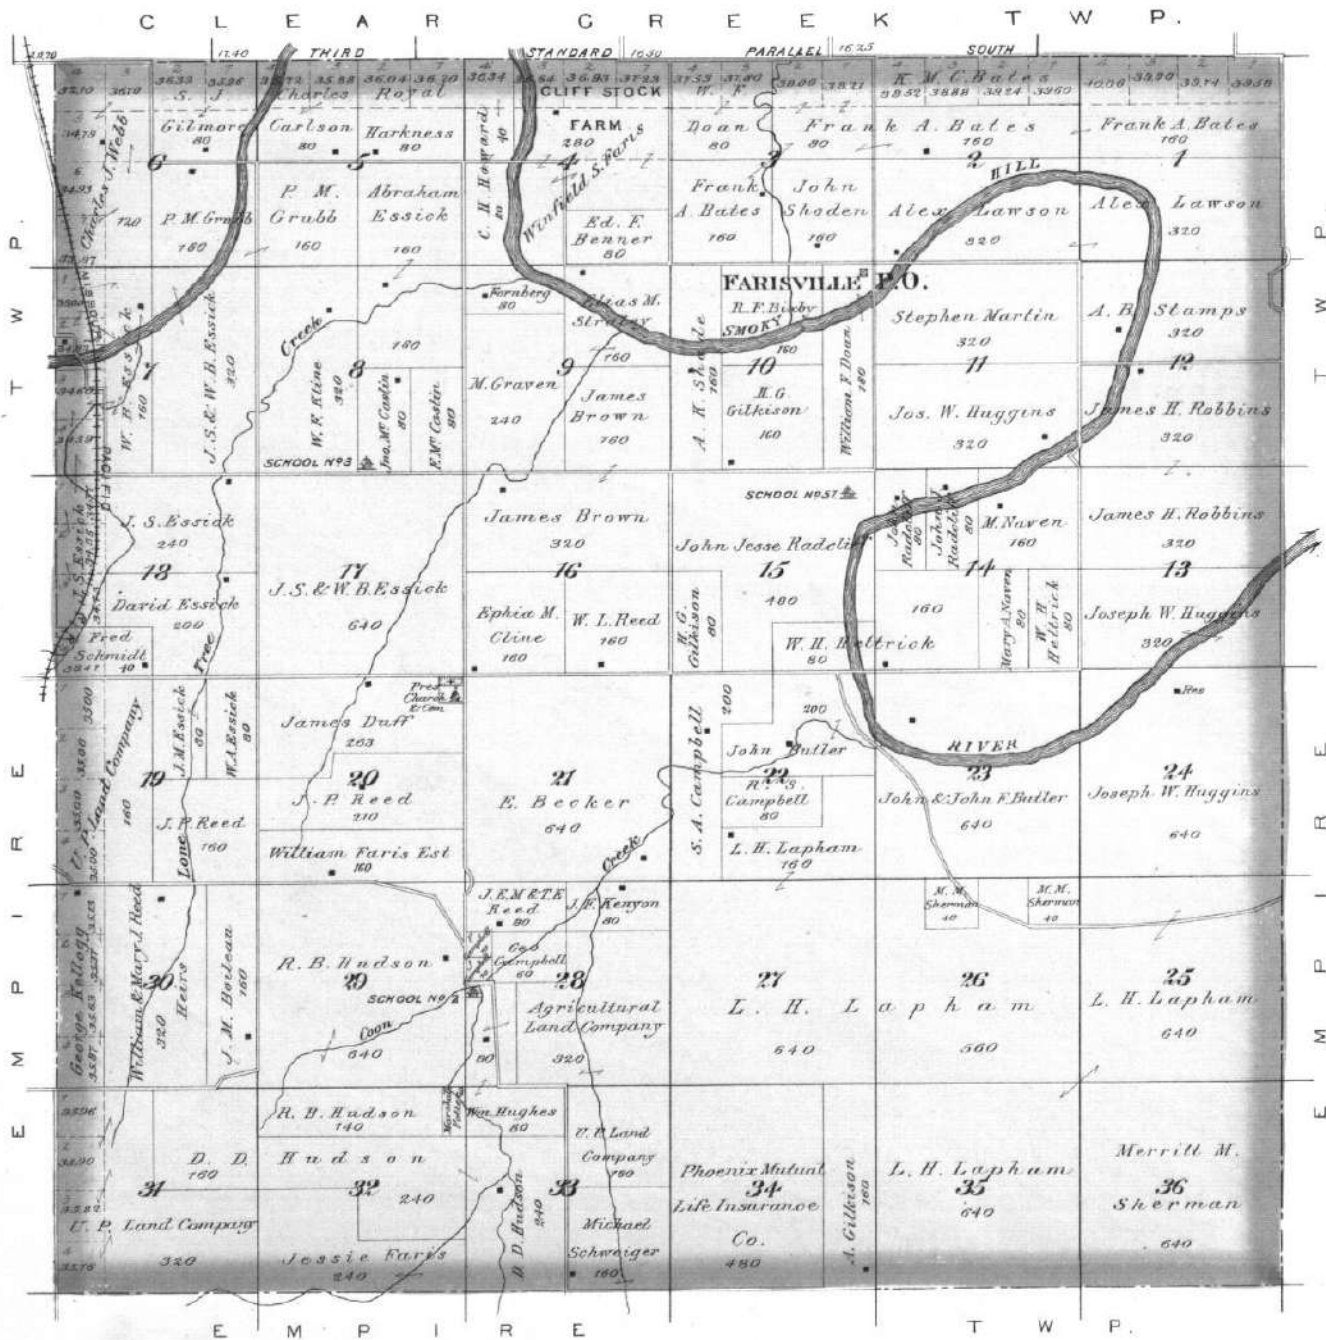

PLAT OF
EMPIRE

Scale 2 Inches to the Mile. Township 16 South, Range 7 West, of the 6th Principal Meridian.