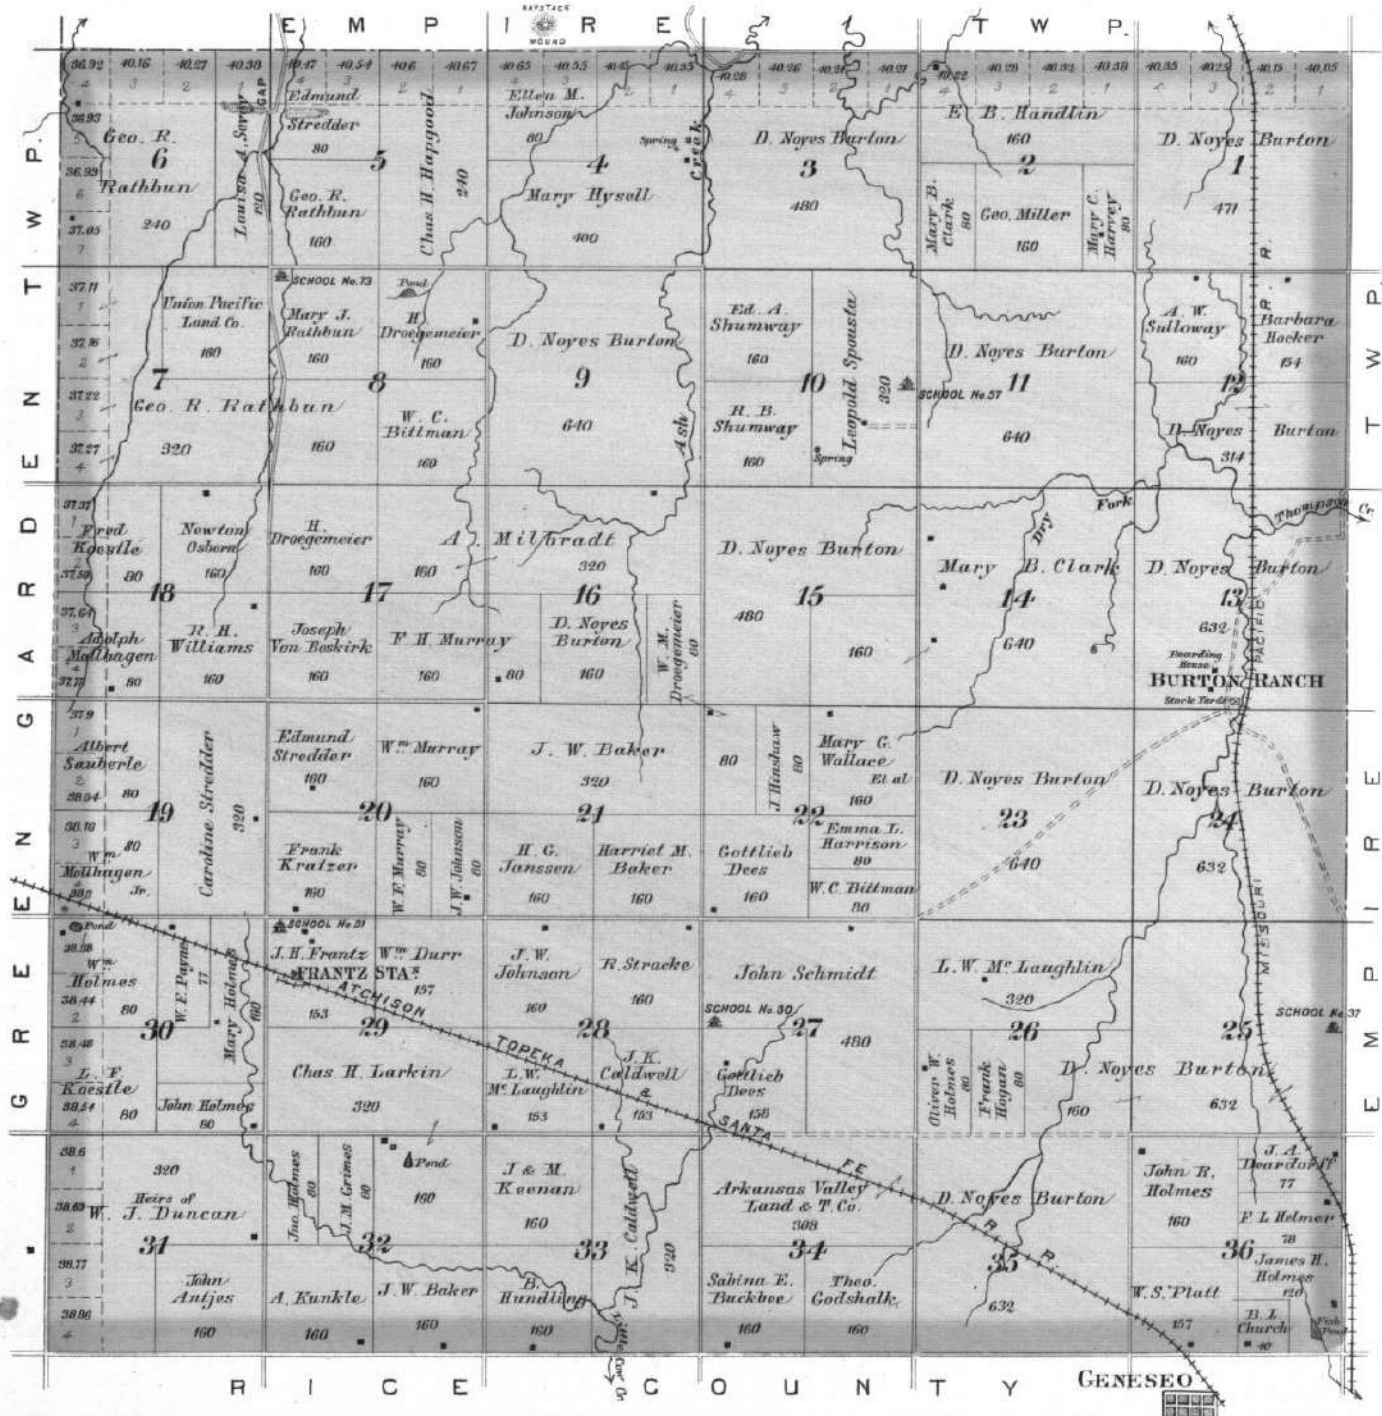

PLAT OF THOMAS

Scale 2 Inches to the Mile. Township 17 South. Range 8 West. of the 6th Principal Meridian.