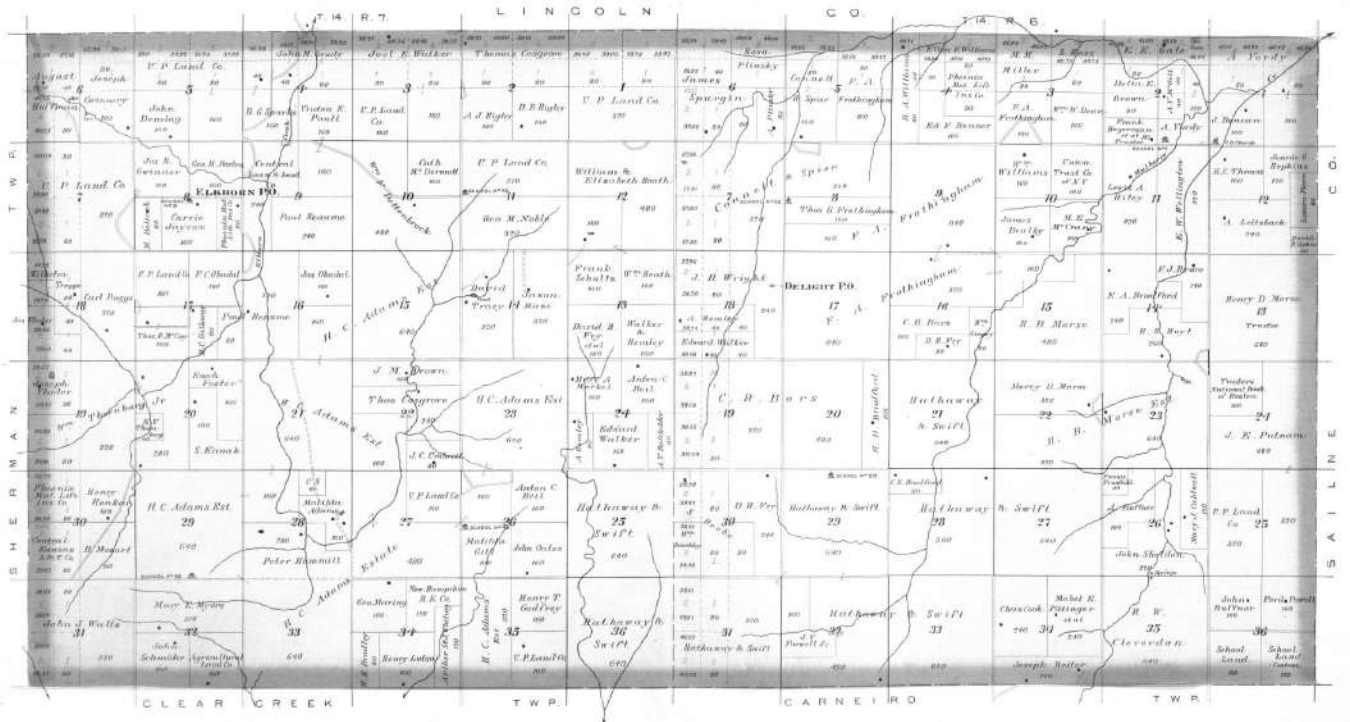

PLAT OF
GARFIELD

Scale 2 Inches to the Mile. Township 14 South, Range 6&7 West, of the 6th Principal Meridian