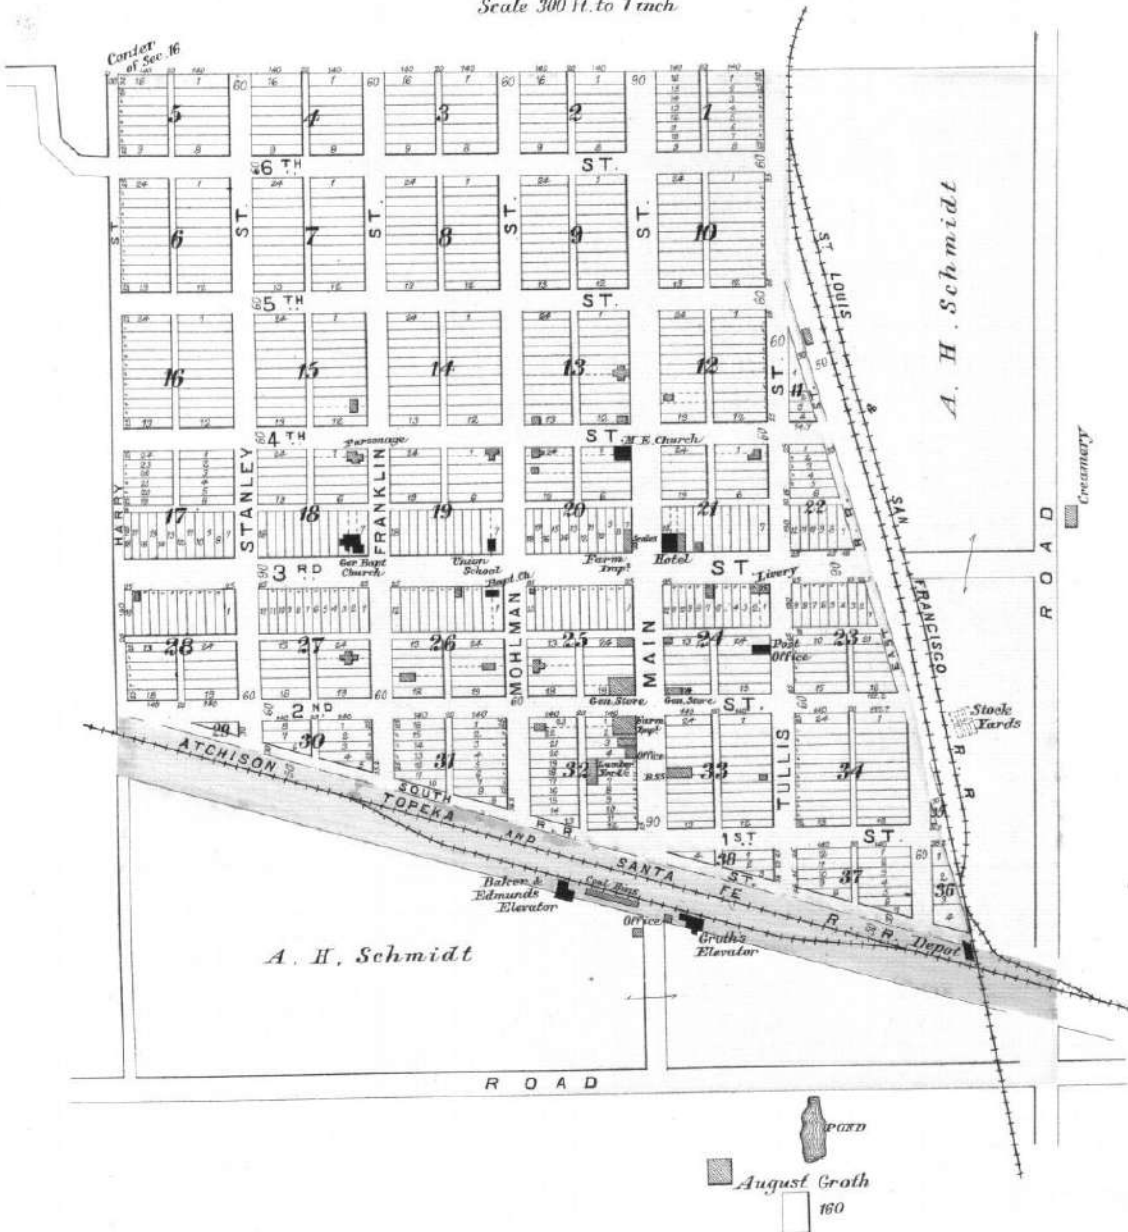

LORRAINE

LOCATED IN GREEN GARDEN TWP.

Scale 300 ft. to 1 inch