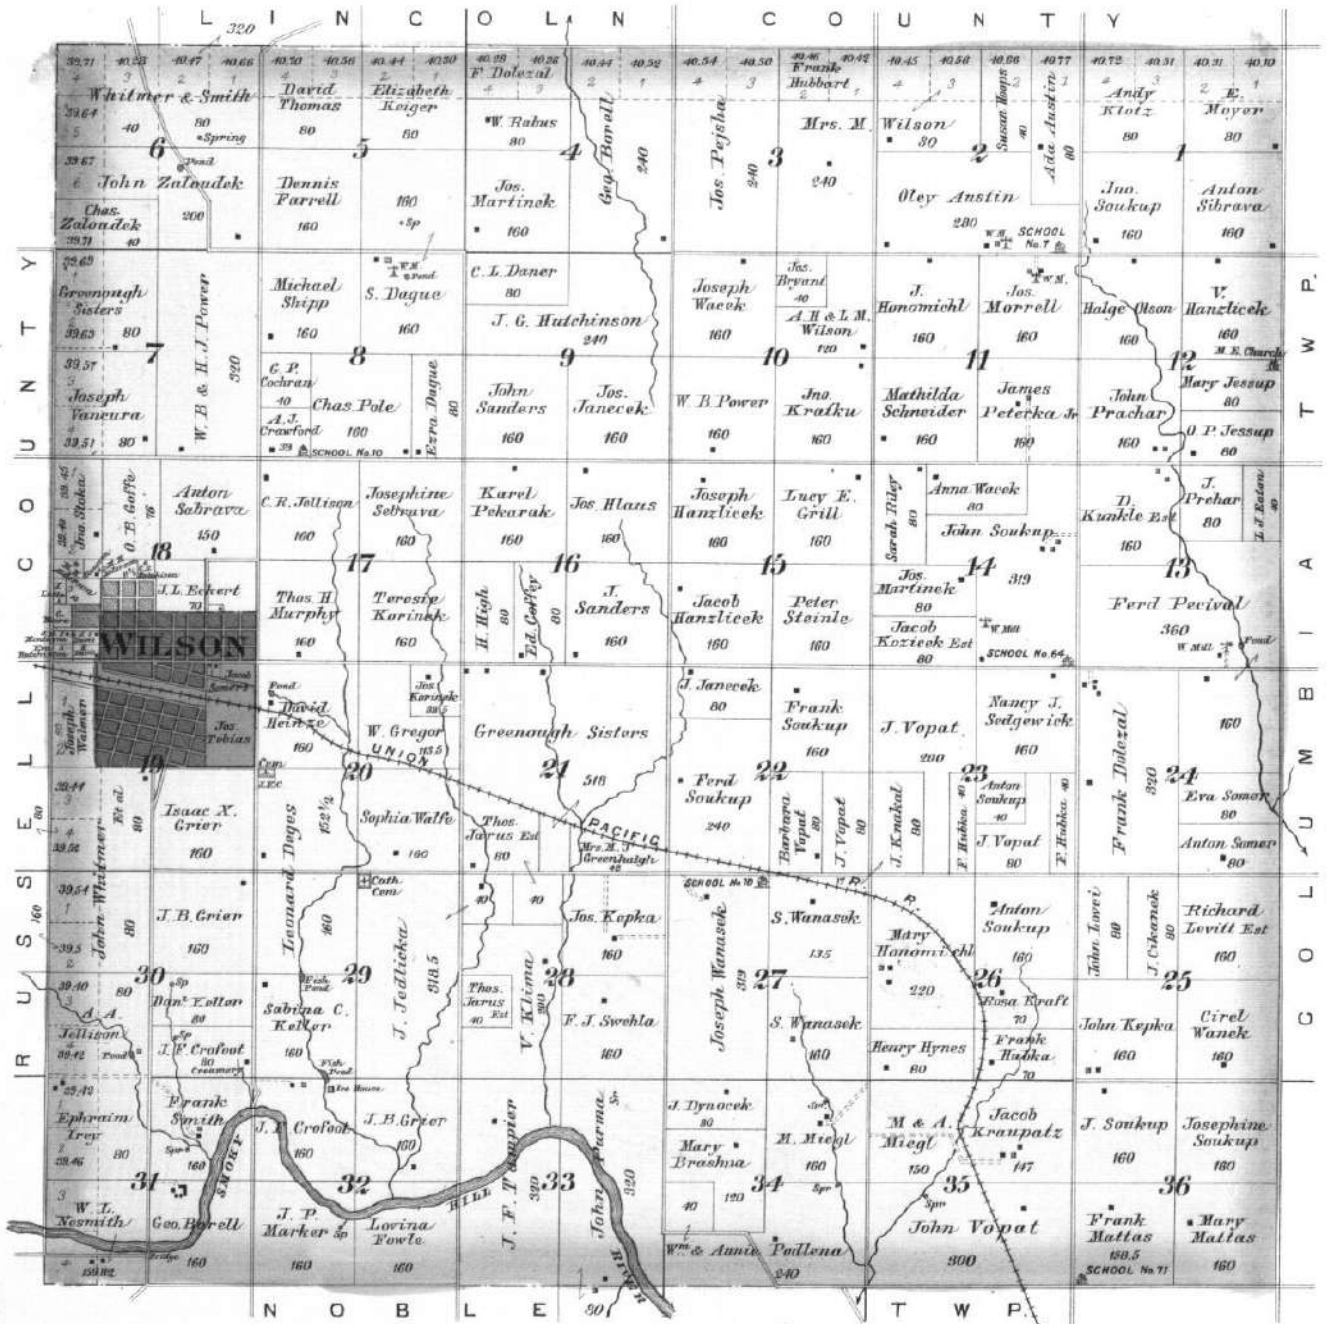

OUTLINE MAP
OF
ELLSWORTH CO.
KANSAS
1901

Made by Frank Rowley, 1901.

- EXPLANATION**
- Indian Line
 - Boundaries of Indian Reservations
 - Figure 1000 Feet
 - Railroad
 - County & Range
 - Township
 - Section
 - Adjoined Townships extend to same point
 - Township
 - Section
 - Township
 - Section
 - Township
 - Section

PLAT OF SHERMAN

Scale 2 Inches to the Mile. Township 14 South, Range 8 West, of the 6th Principal Meridian

PLAT OF
COLUMBIA

Scale 2 Inches to the Mile.

Township 14 South. Range 9 West.

of the 6th Principal Meridian.

PLAT OF
NOBLE

Scale 2 Inches to the Mile. Township 15 South, Range 10 West. of the 6th Principal Meridian.

WILSON
LOCATED IN WILSON TWP.
March 20th 1897, to 2nd July

PLAT OF
BLACK WOLF

Scale 2 Inches to the Mile.

Map section showing large lots with names: E. B. Seaver, Geo. S. Graham.

Map section showing large lots with name: Aaron Kunkle.

Map section showing a grid of lots with names: HODGDENS, ADD, and various lot numbers (e.g., 1-31).