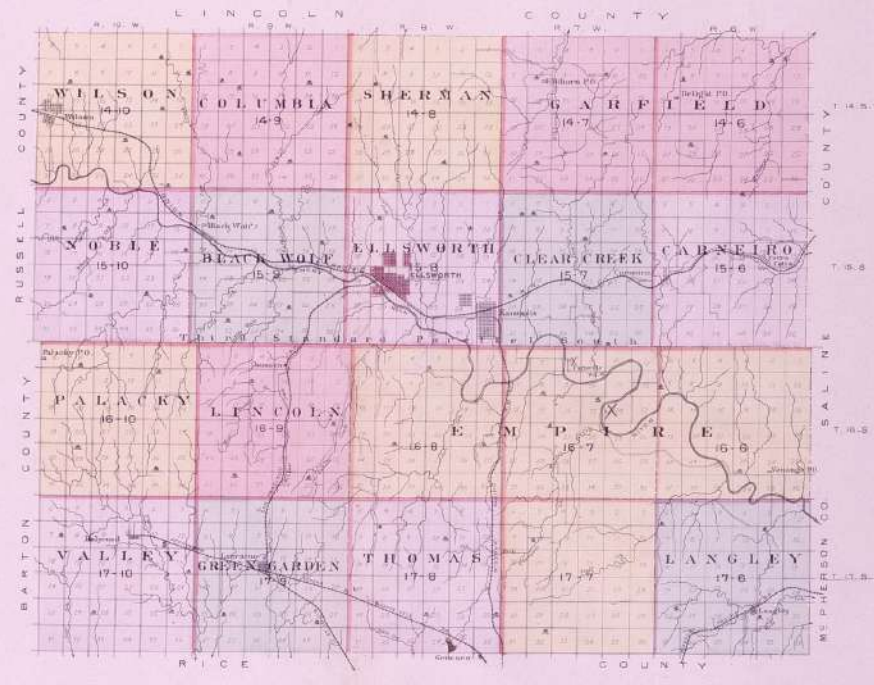

OUTLINE MAP
OF
ELLSWORTH CO.
KANSAS
1901

Made by Frank Rowley, 1901.