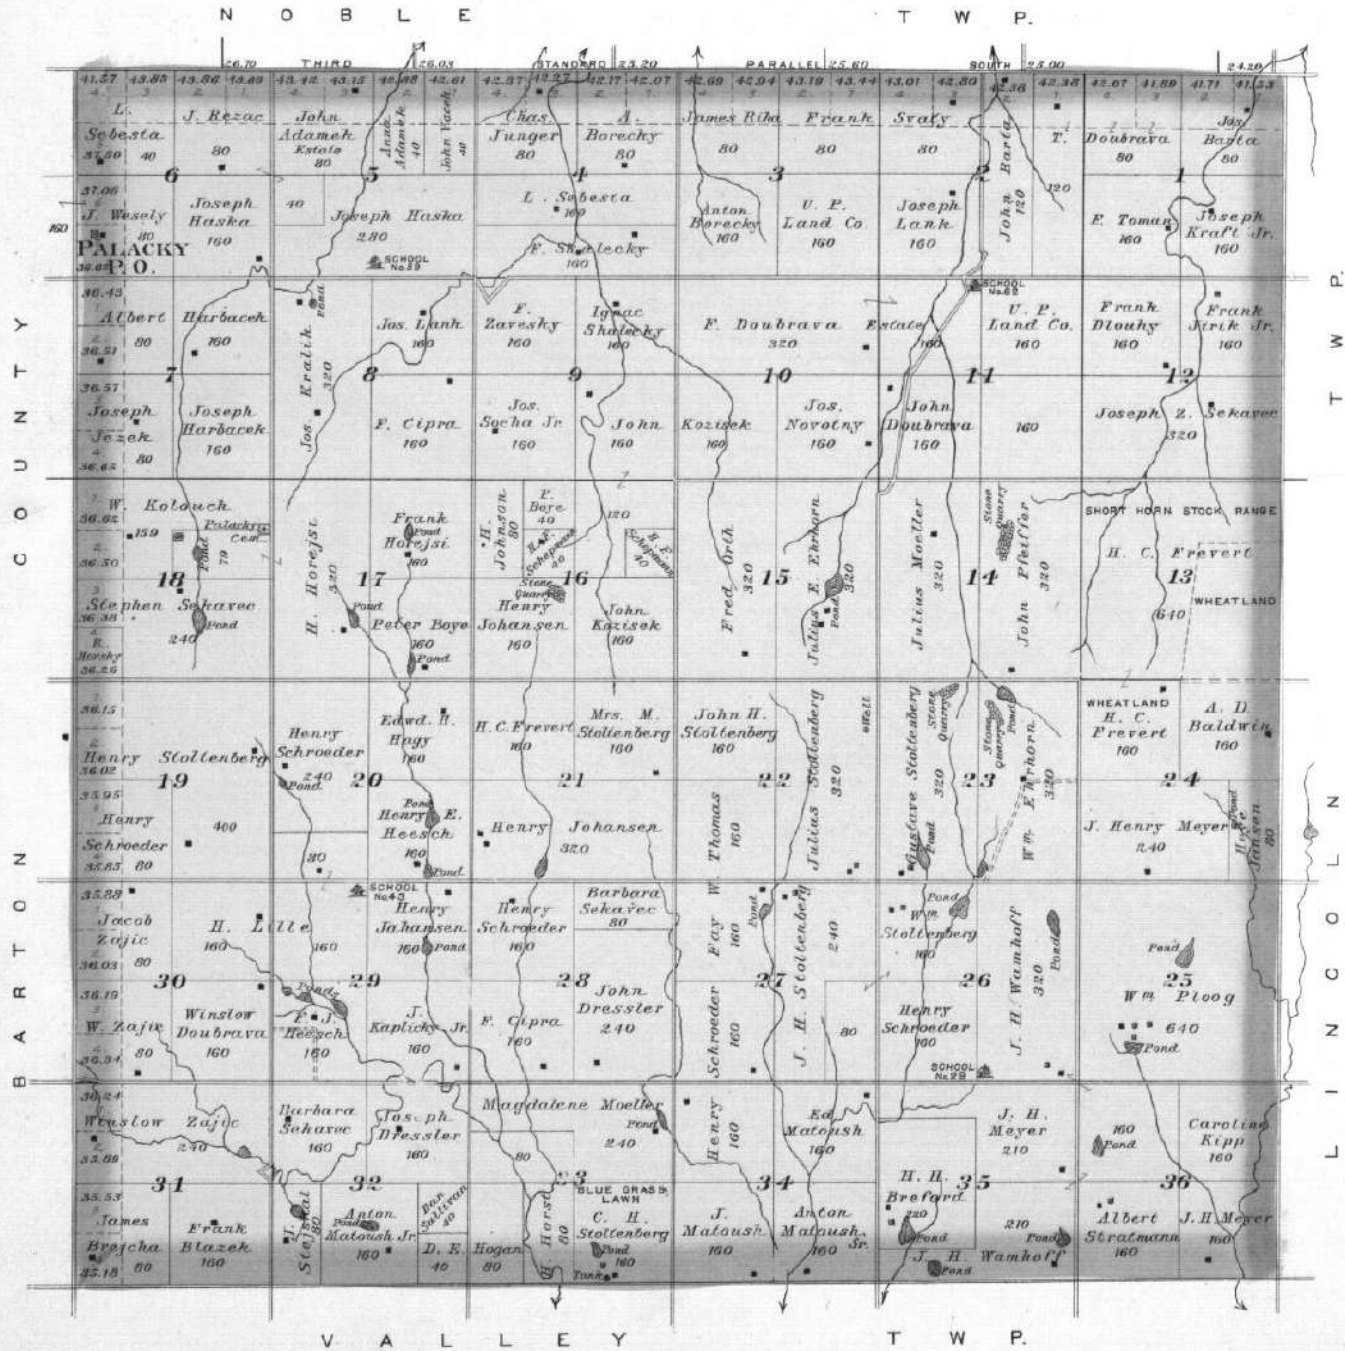

PLAT OF
PALACKY

Scale 2 Inches to the Mile. Township 16 South, Range 10 West. of the 6th Principal Meridian.