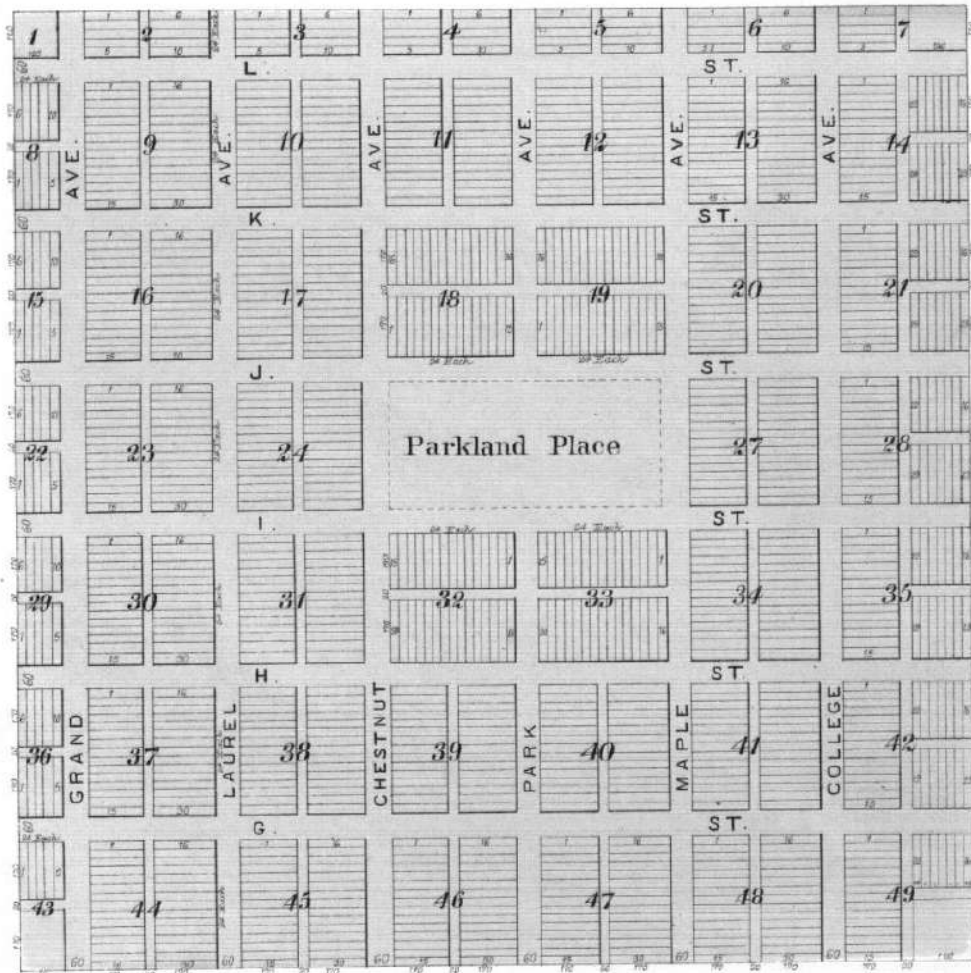

PARKLAND ADD TO KANOPOLIS

ALL N.E. 1/4 26-15-8