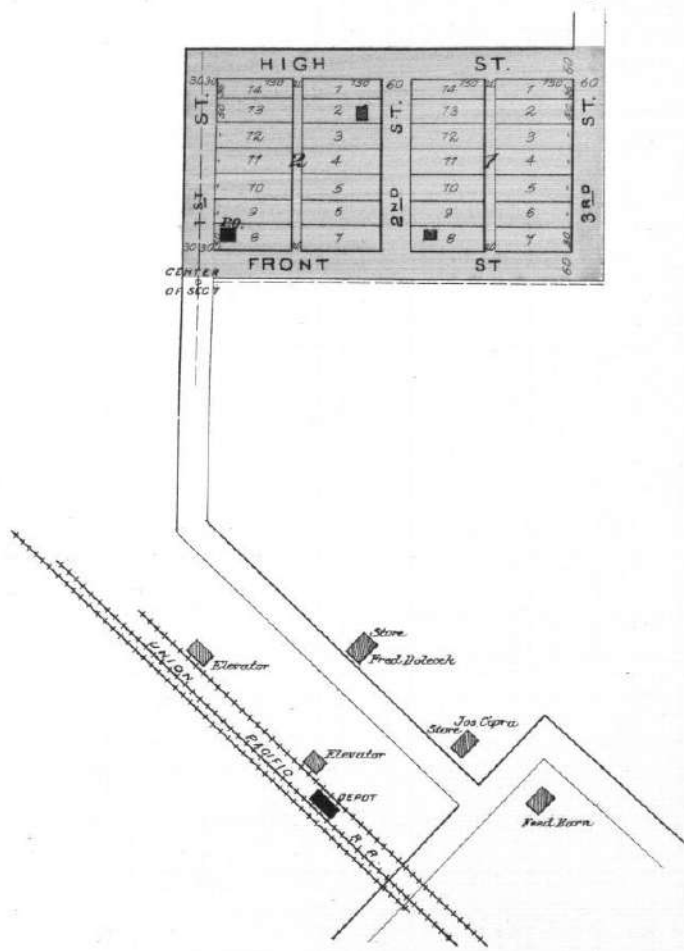

PLAT OF
NOBLE

Scale 2 Inches to the Mile. Township 15 South, Range 10 West. of the 6th Principal Meridian.

WILSON
LOCATED IN WILSON TWP.
March 20th 1897, to 2nd July

PLAT OF
BLACK WOLF

Scale 2 Inches to the Mile.

Scale 2 Inches to the Mile

Township 17 South, Range 6 West. of the 6th Principal Meridian

BLACK WOLF

LOCATED IN BLACK WOLF TWP

Scale: 200 ft. to 1 Inch.

KANOPOLIS

LOCATED IN ELLSWORTH TWP.

Scale: 400 ft. to 1 inch.