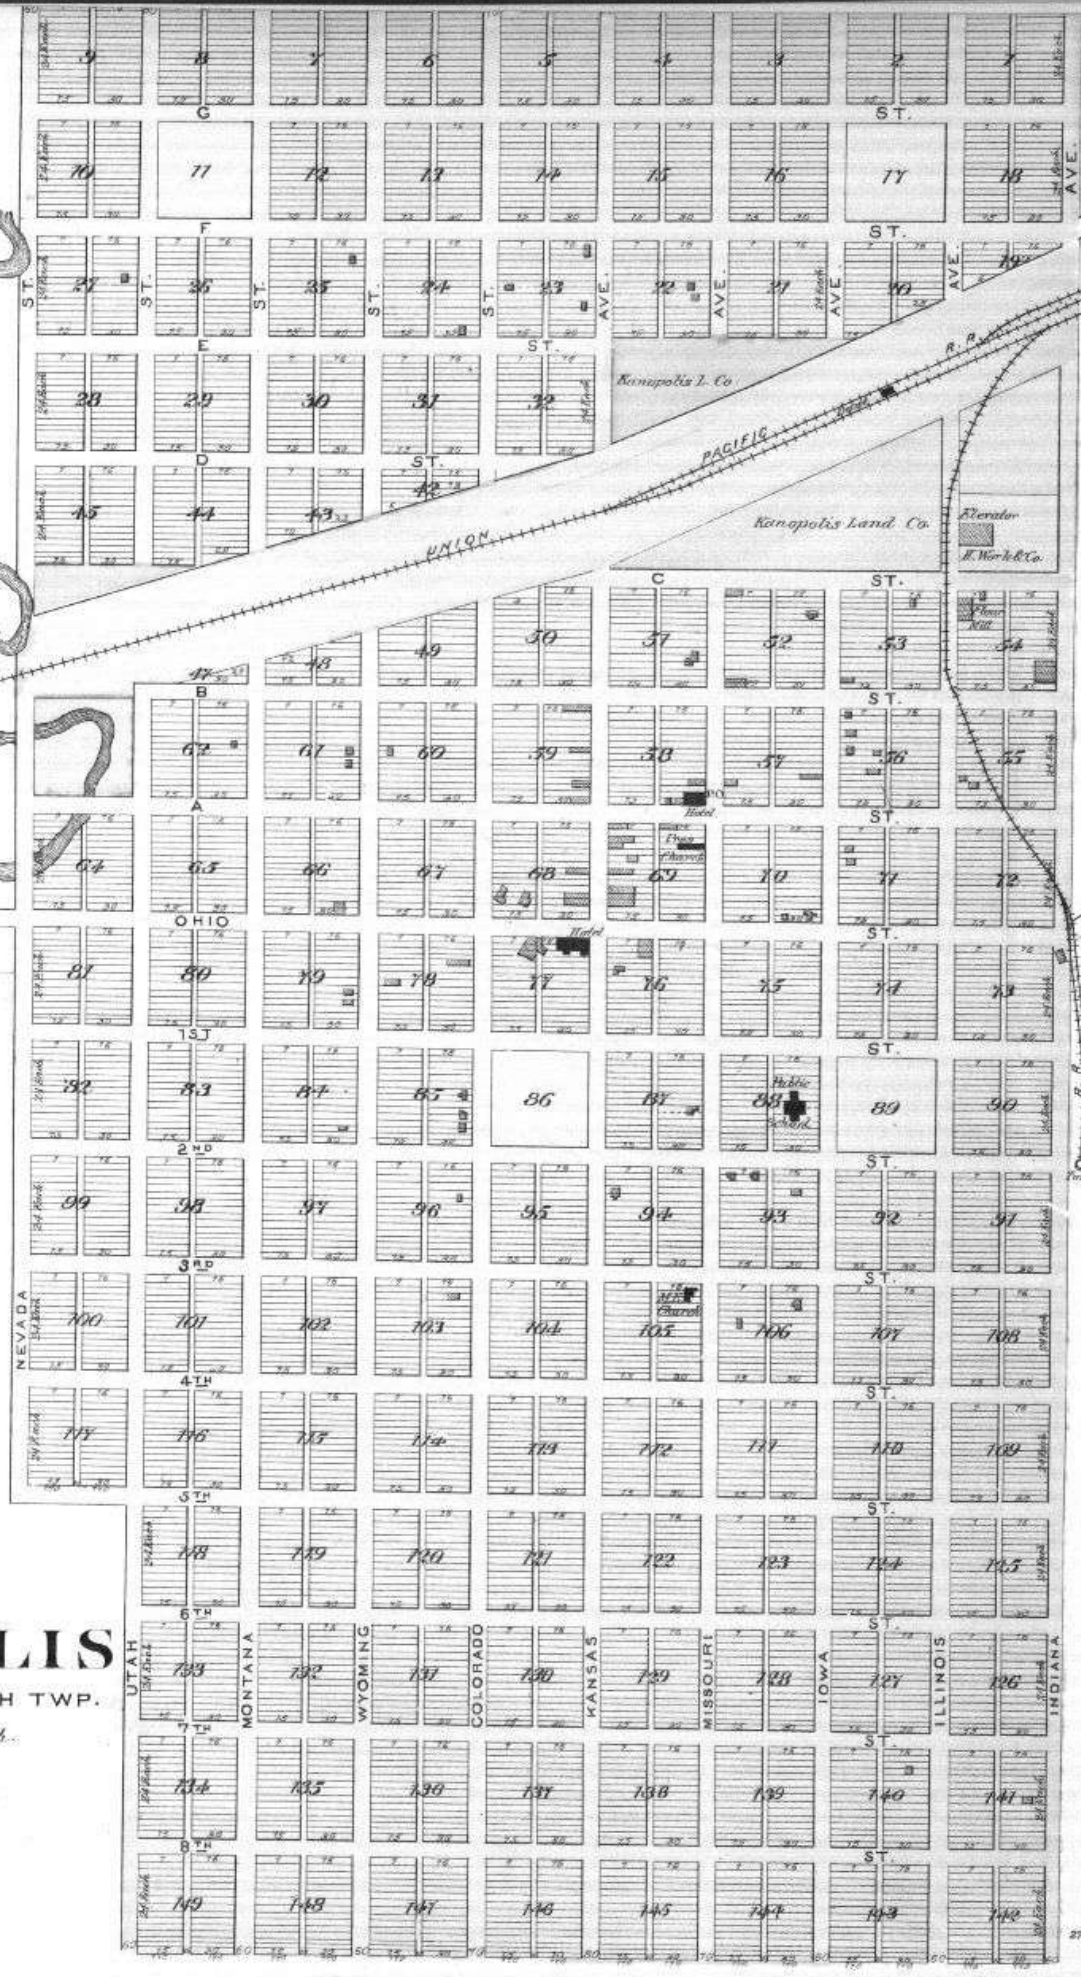

Scale 2 Inches to the Mile

Township 17 South, Range 6 West. of the 6th Principal Meridian

BLACK WOLF

LOCATED IN BLACK WOLF TWP

Scale: 200 ft. to 1 Inch.

KANOPOLIS

LOCATED IN ELLSWORTH TWP.

Scale: 400 ft. to 1 inch.