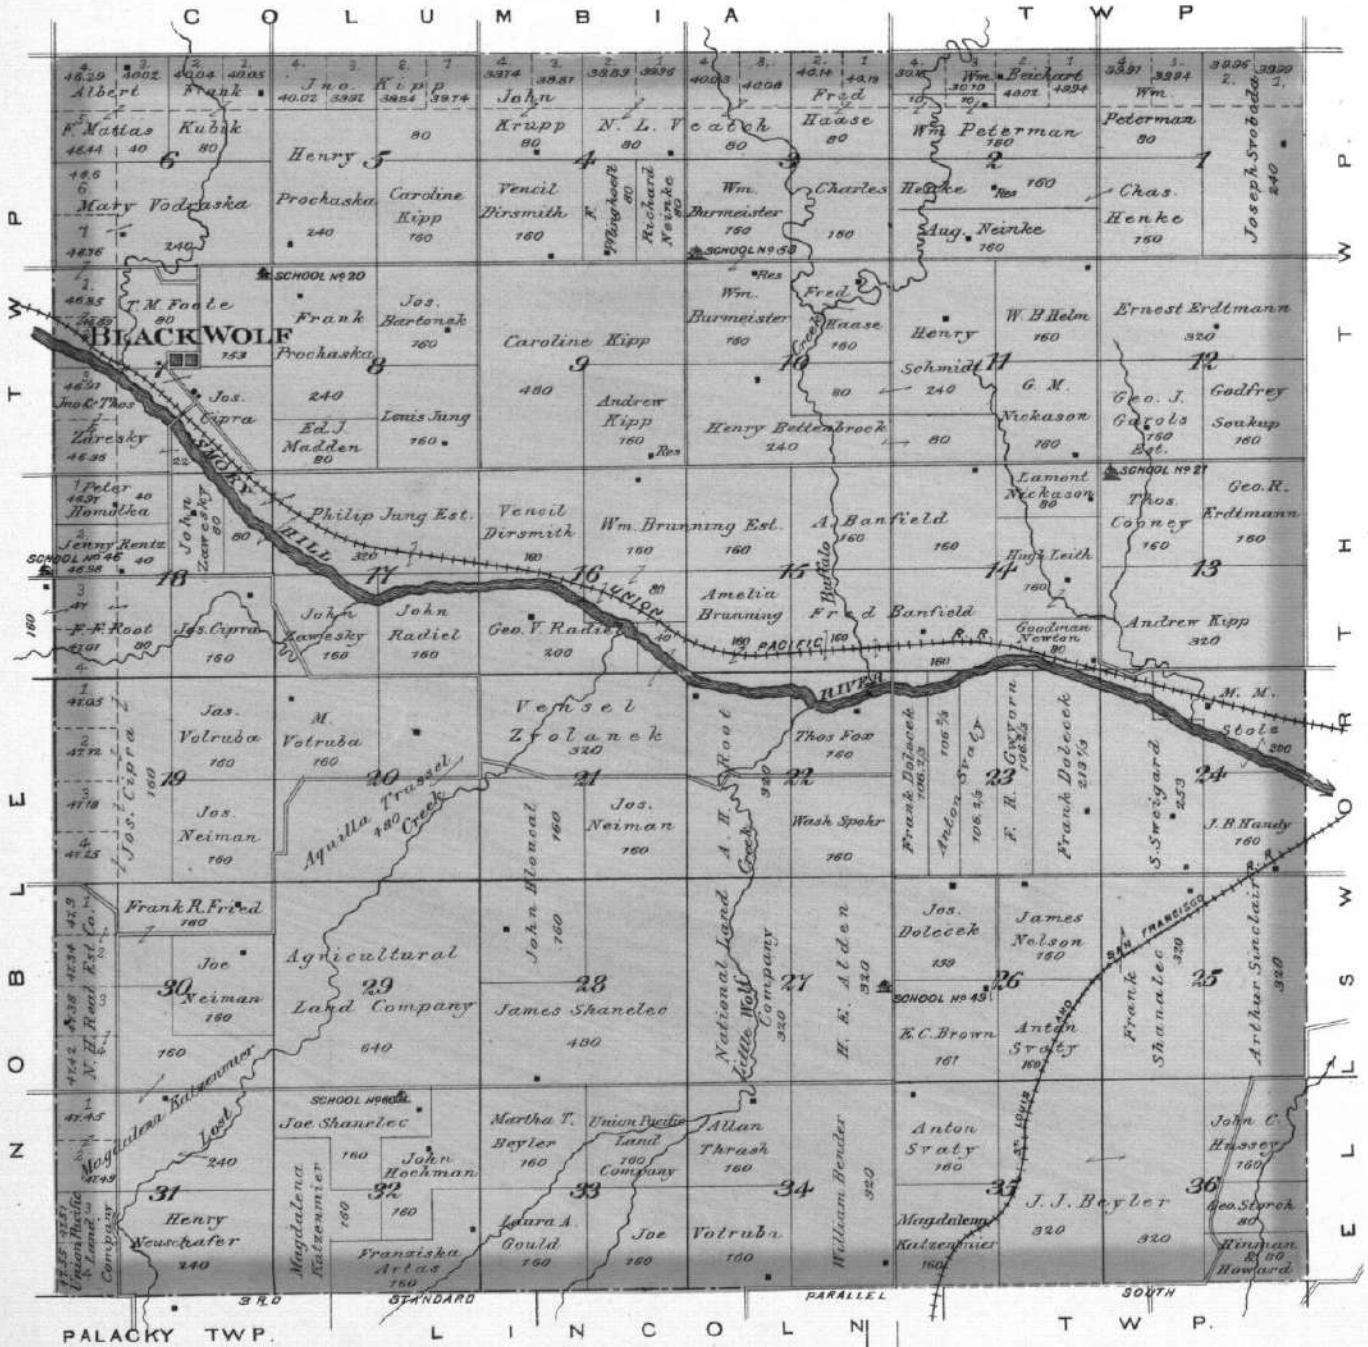

OUTLINE MAP
OF
ELLSWORTH CO.
KANSAS
1901

Made by Frank Rowley, 1901.

- EXPLANATION**
- Indian Line
 - Boundaries of Indian Reservations
 - Figure 1000 Feet
 - Railroad
 - County & Range
 - Township
 - Section
 - Adjoined Townships extend to same point
 - Township
 - Section
 - Township
 - Section
 - Township
 - Section

PLAT OF
NOBLE

Scale 2 Inches to the Mile. Township 15 South, Range 10 West. of the 6th Principal Meridian.

WILSON
LOCATED IN WILSON TWP.
March 20th 1897, to 2nd July

PLAT OF
BLACK WOLF

Scale 2 Inches to the Mile.

Township 15 South . Range 9 West.

of the 6th Principal Meridian

NORTH PART OF ELLSWORTH

COUNTY SEAT OF ELLSWORTH CO.

Scale 100 FT. to an inch.

Map section showing a grid of lots with names: GETTY AND LARKINS, ADDITION, and various lot numbers (e.g., 1-31).

Map section showing large lots with names: E. B. Seaver, Geo. S. Graham.

Map section showing large lots with name: Aaron Kunkle.

Map section showing a grid of lots with names: HODGDENS, ADD, and various lot numbers (e.g., 1-31).