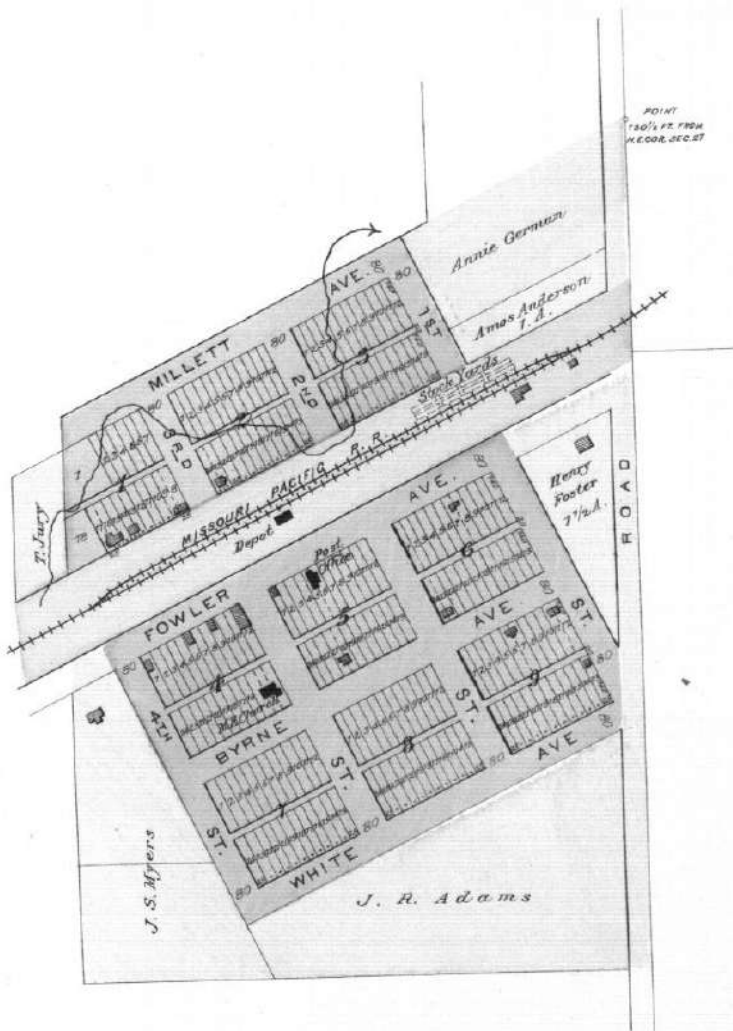

PLAT OF
LINCOLN

Scale 2 Inches to the Mile. Township 16 South. Range 9 West. of the 6th Principal Meridian

PARKLAND ADD TO KANOPOLIS

ALL N.E. 1/4 26-15-8

PLAT OF
PALACKY

Scale 2 Inches to the Mile. Township 16 South, Range 10 West. of the 6th Principal Meridian.

LANGLEY

LOCATED IN LANGLEY TWP

Scale 300 ft to 1 Inch.

HOLYROOD

LOCATED IN VALLEY TWP.

Scale 200 ft to 1 inch

PLAT OF
VALLEY

Scale 2 Inches to the Mile. Township 17 South. Range 10 West. of the 6th Principal Meridian.