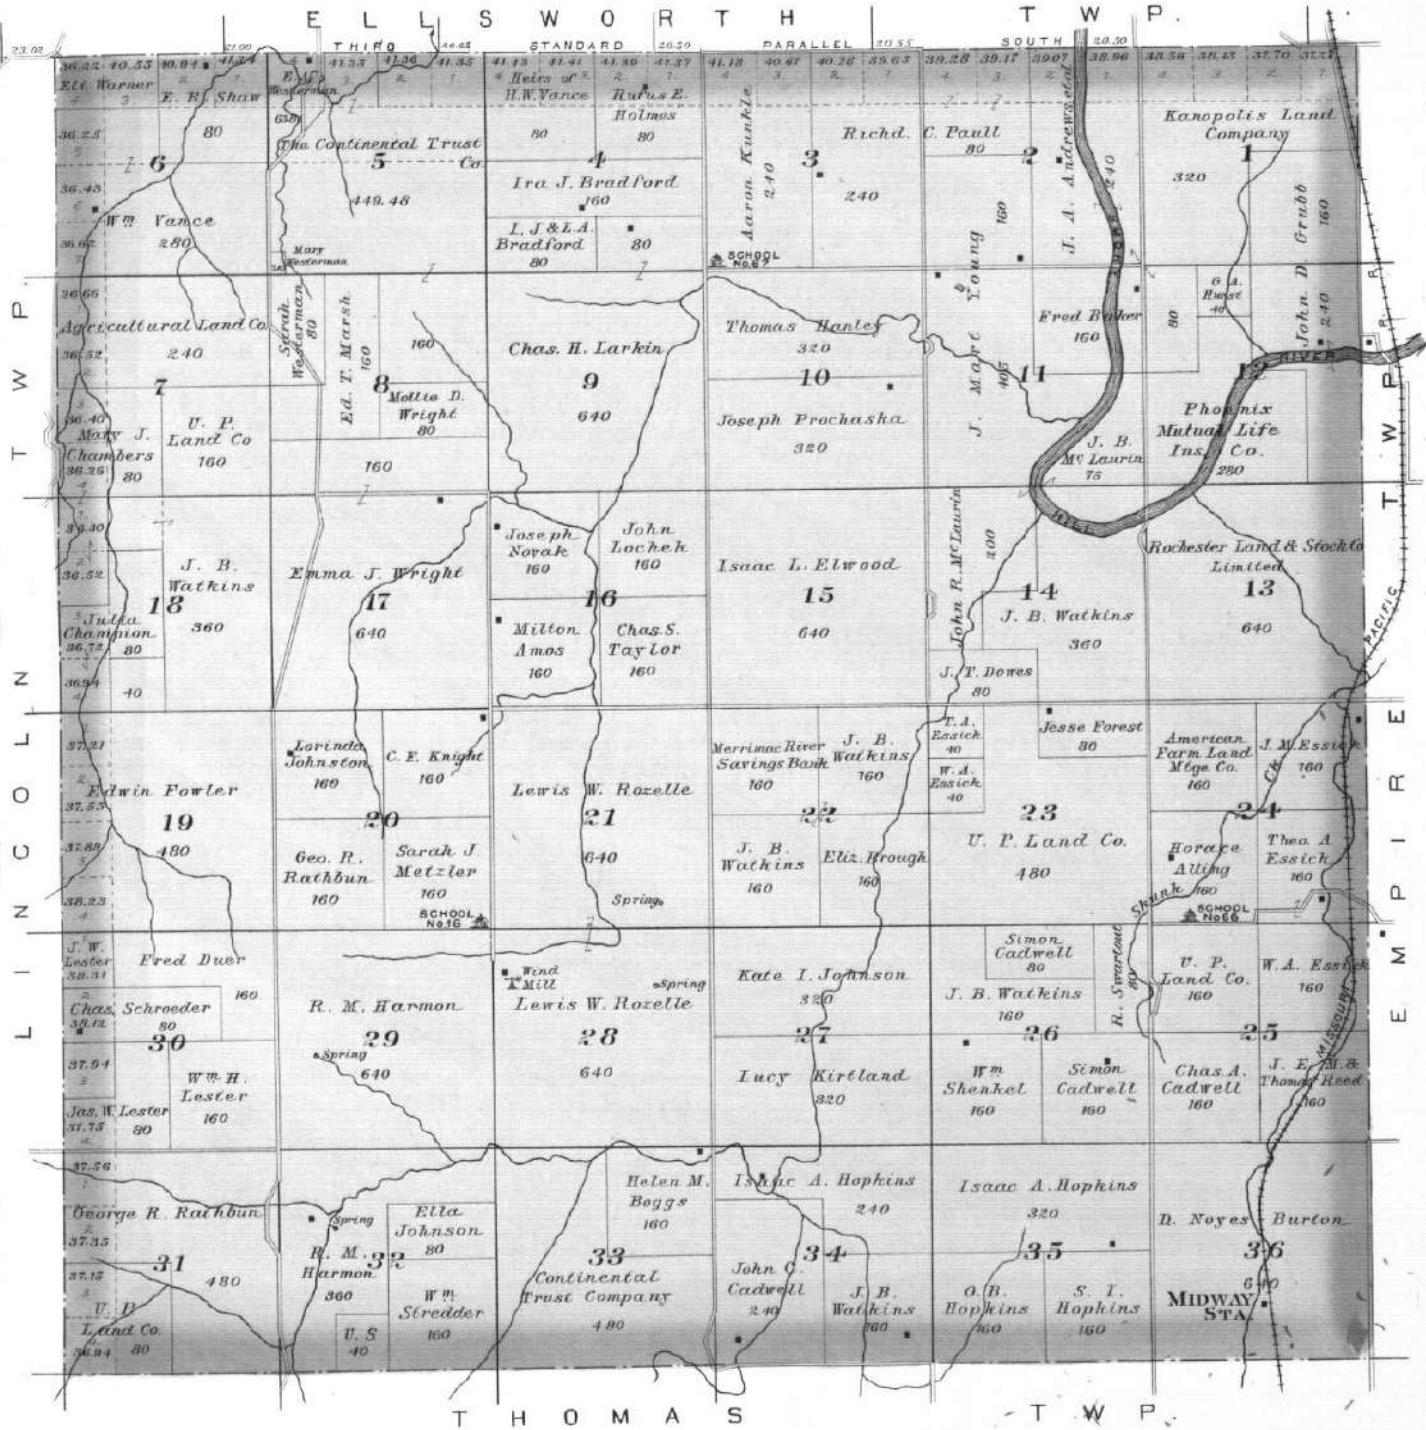

PLAT OF EMPIRE

Scale 2 Inches to the Mile. Township 16 South. Range 8 West. of the 6th Principal Meridian.