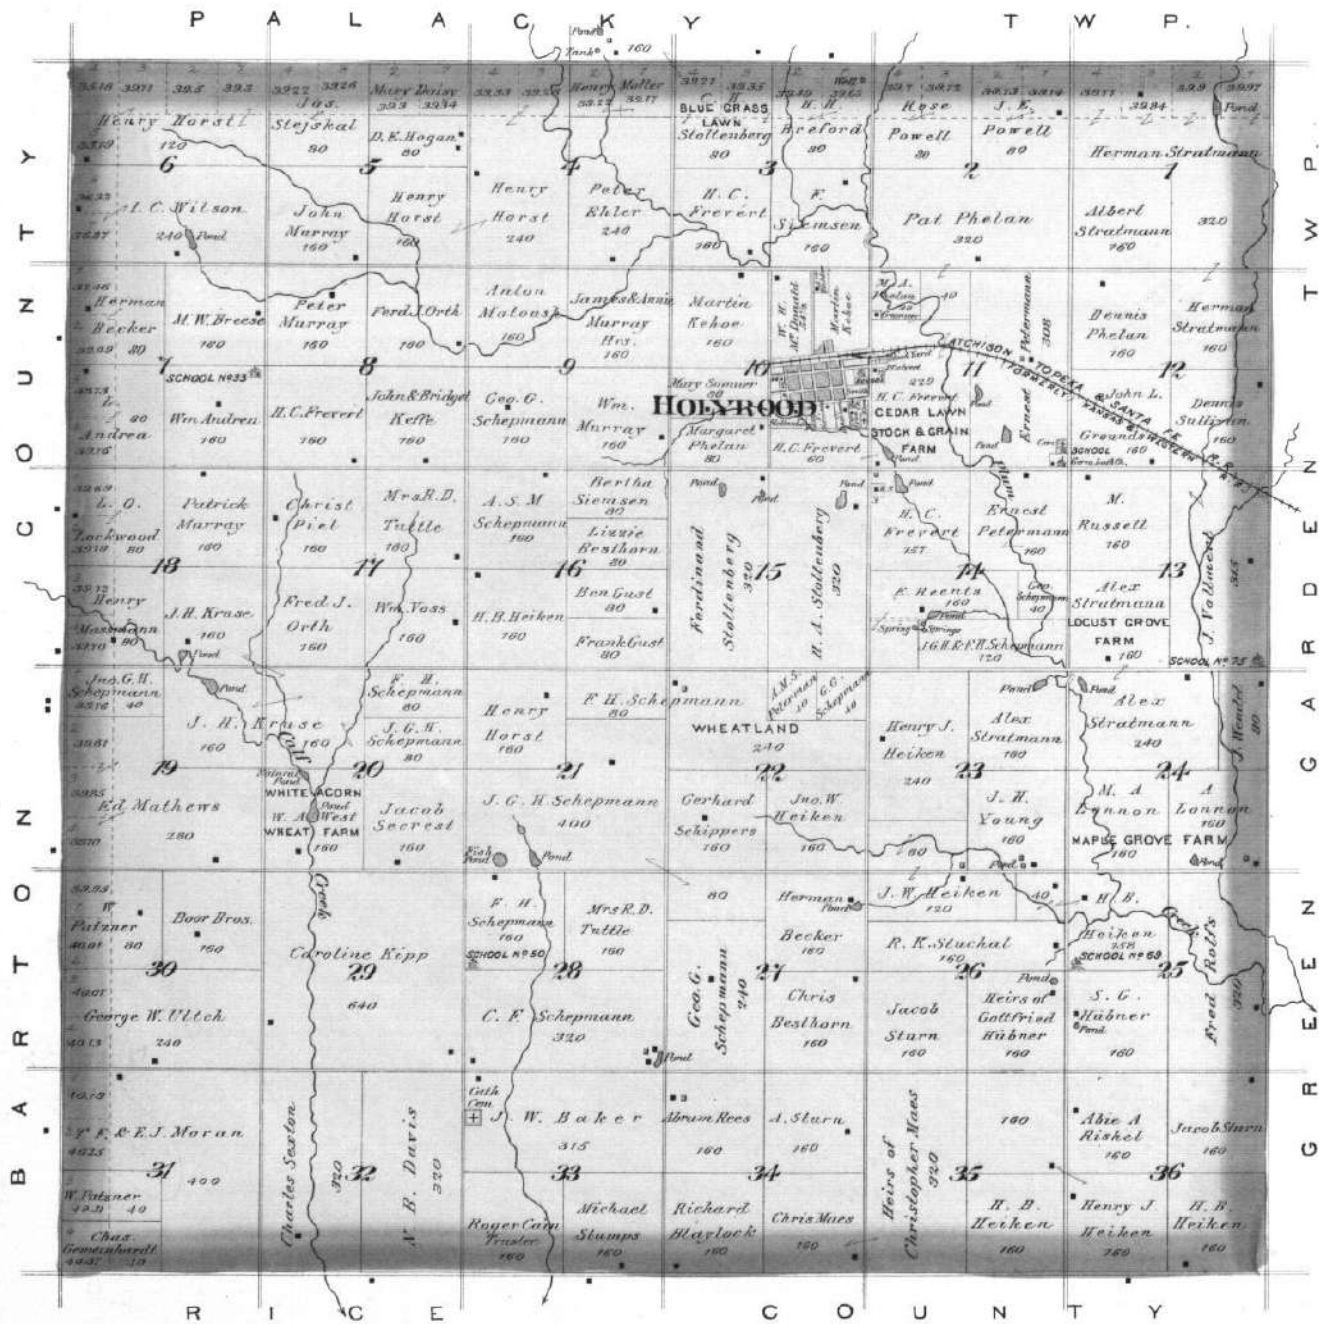

PLAT OF
VALLEY

Scale 2 Inches to the Mile. Township 17 South. Range 10 West. of the 6th Principal Meridian.