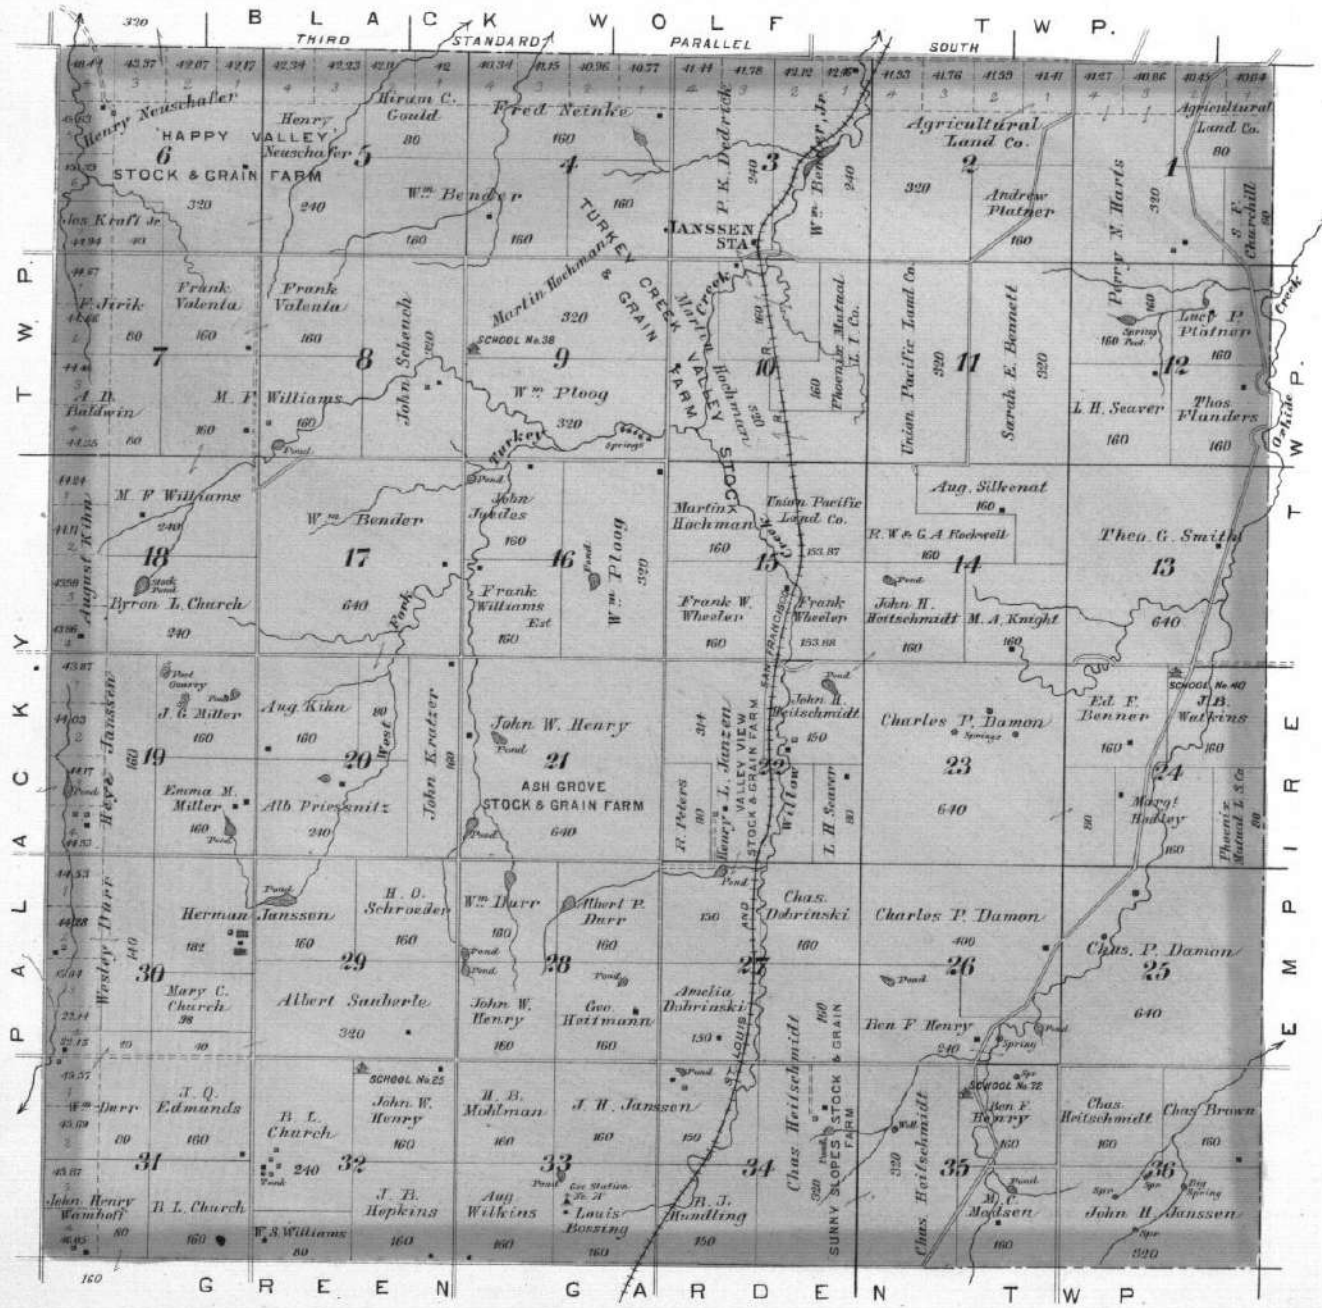

PLAT OF
LINCOLN

Scale 2 Inches to the Mile. Township 16 South. Range 9 West. of the 6th Principal Meridian