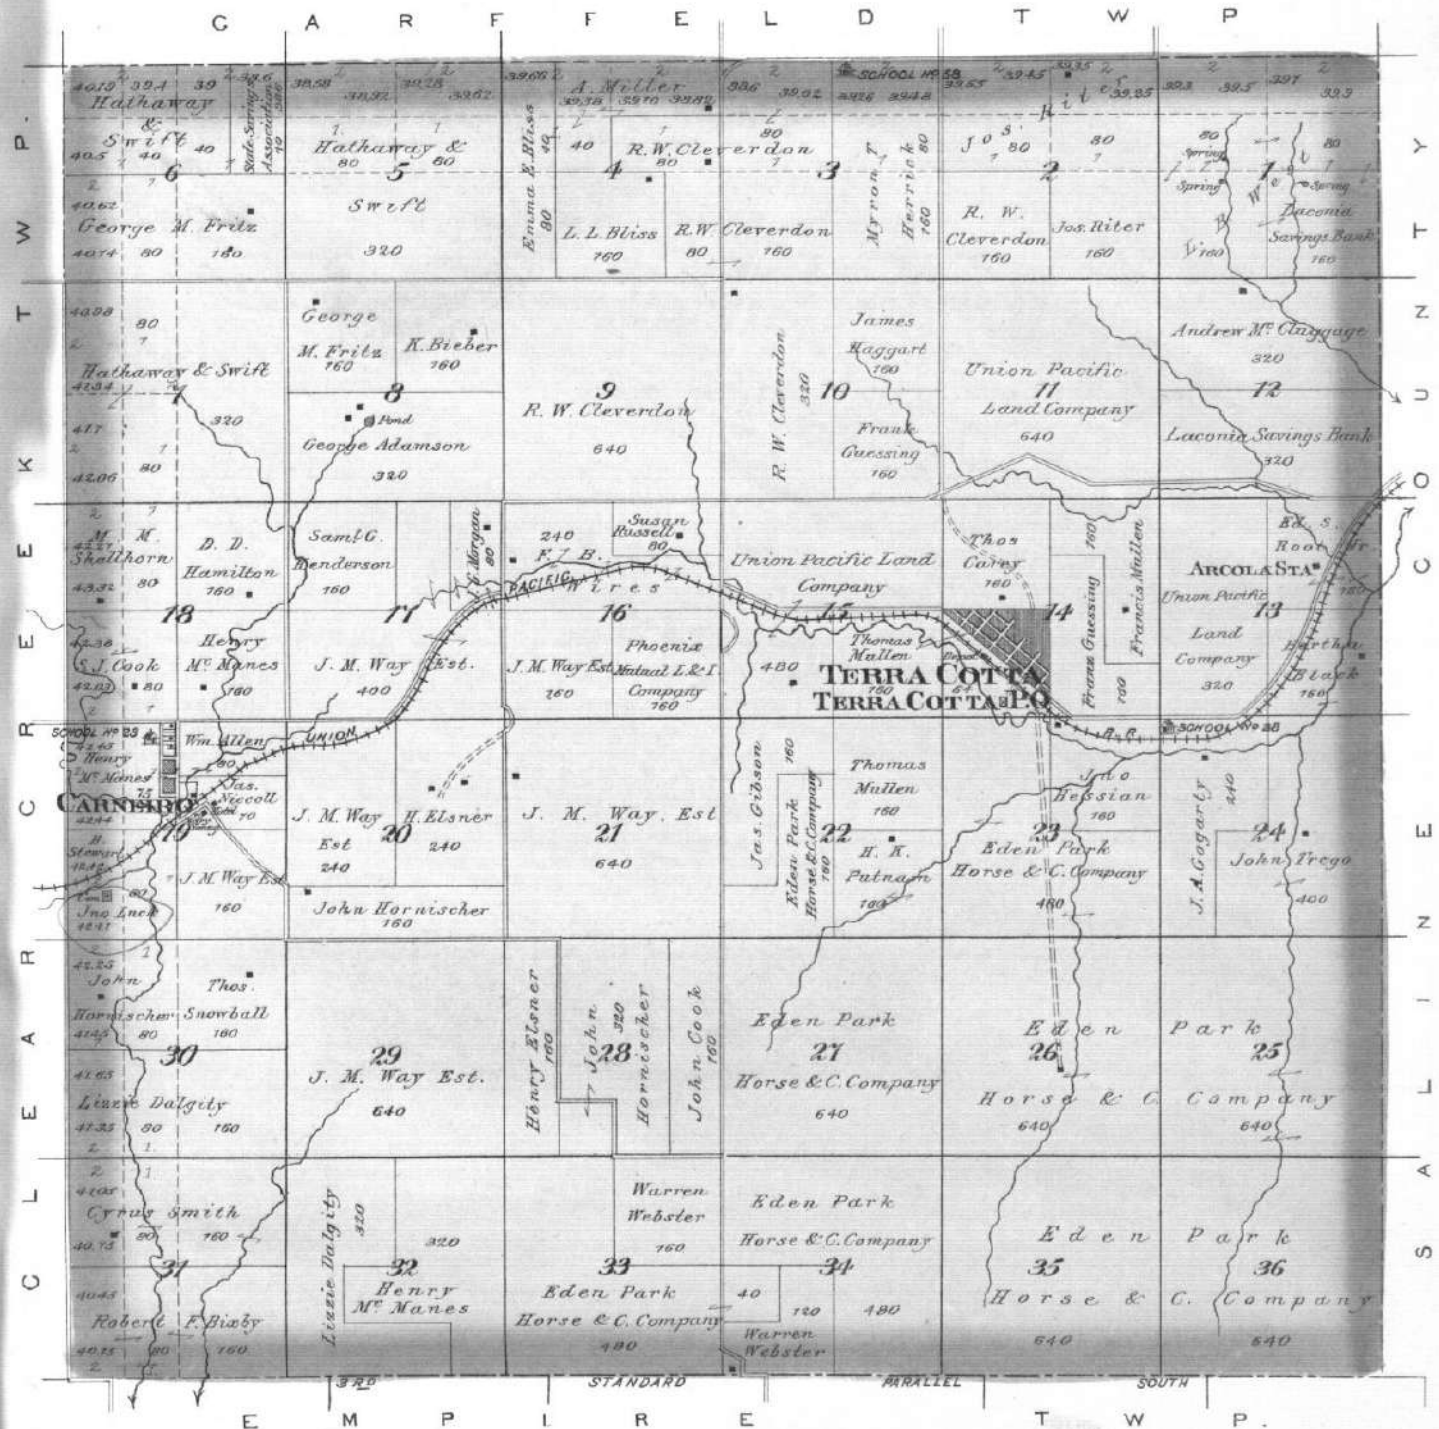

PLAT OF CARNEIRO

Scale 2 Inches to the Mile. Township 15 South. Range 6 West. of the 6th Principal Meridian.