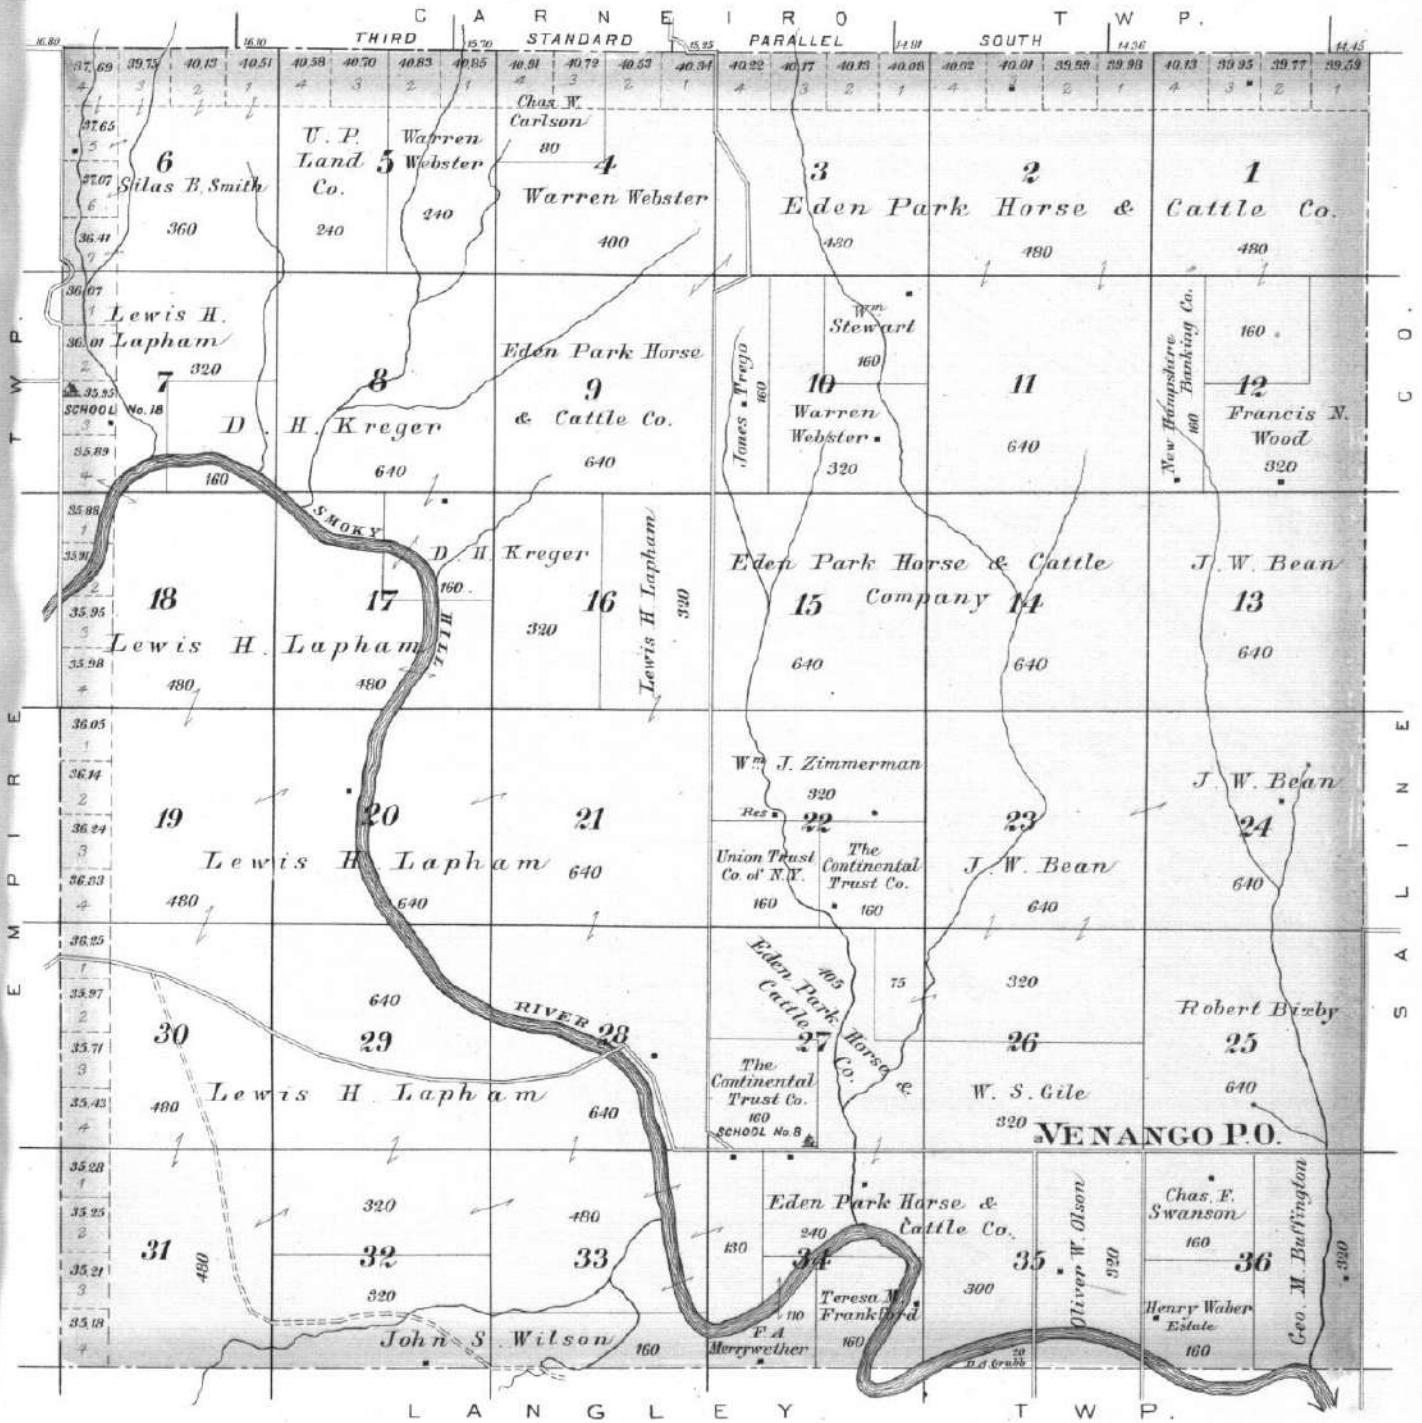

PLAT OF
EMPIRE

Scale 2 Inches to the Mile. Township 16 South. Range 6 West. of the 6th Principal Meridian.