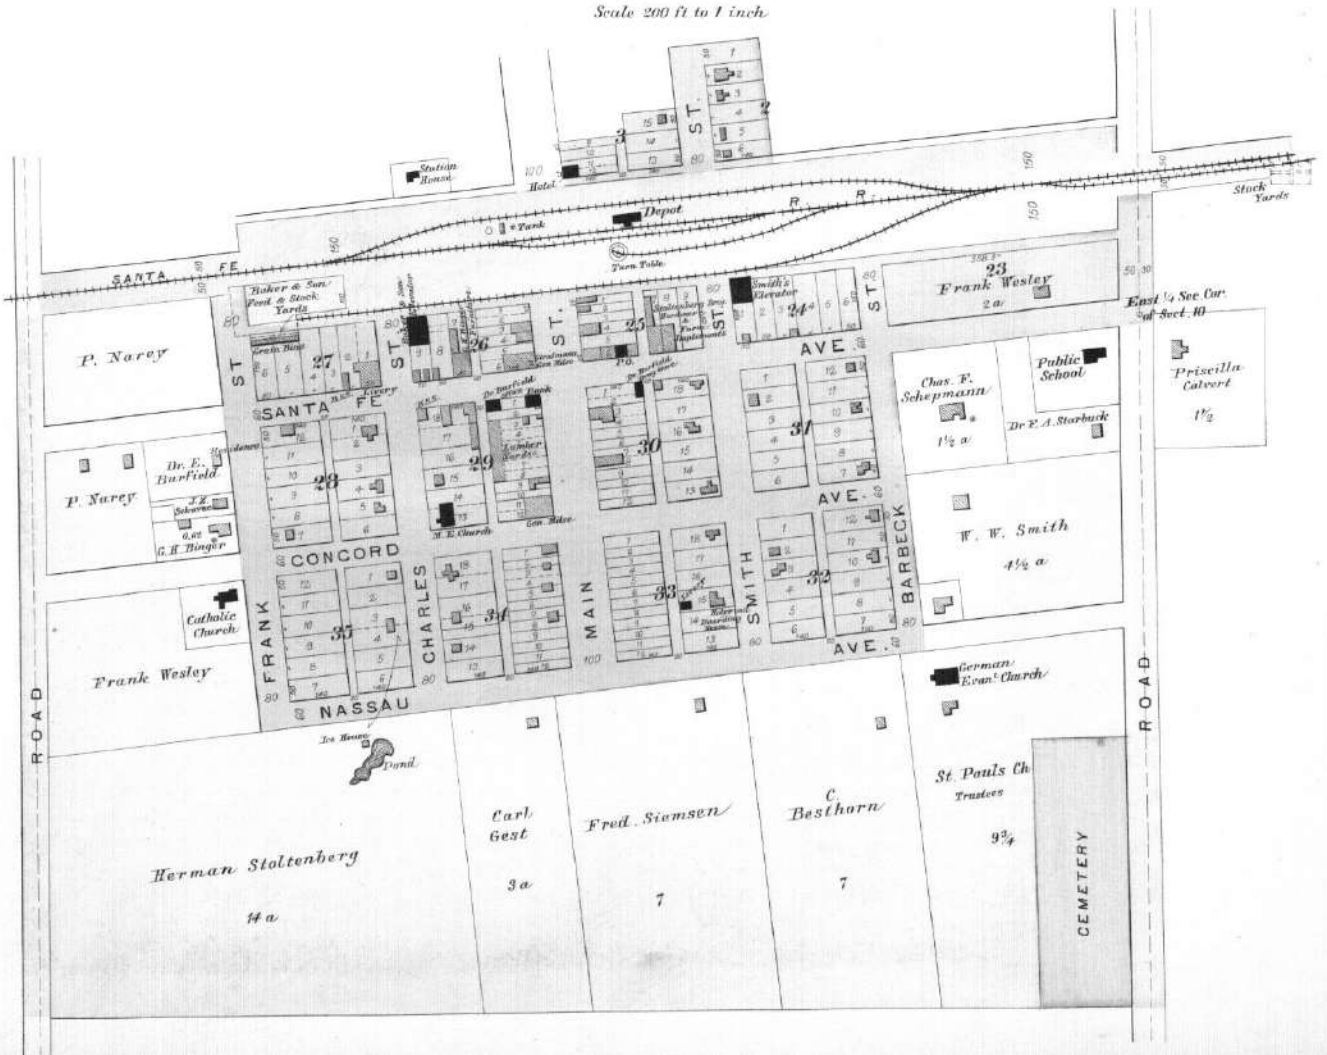

LANGLEY

LOCATED IN LANGLEY TWP

Scale 300 ft to 1 Inch.

HOLYROOD

LOCATED IN VALLEY TWP.

Scale 200 ft to 1 inch

PLAT OF
VALLEY

Scale 2 Inches to the Mile. Township 17 South. Range 10 West. of the 6th Principal Meridian.