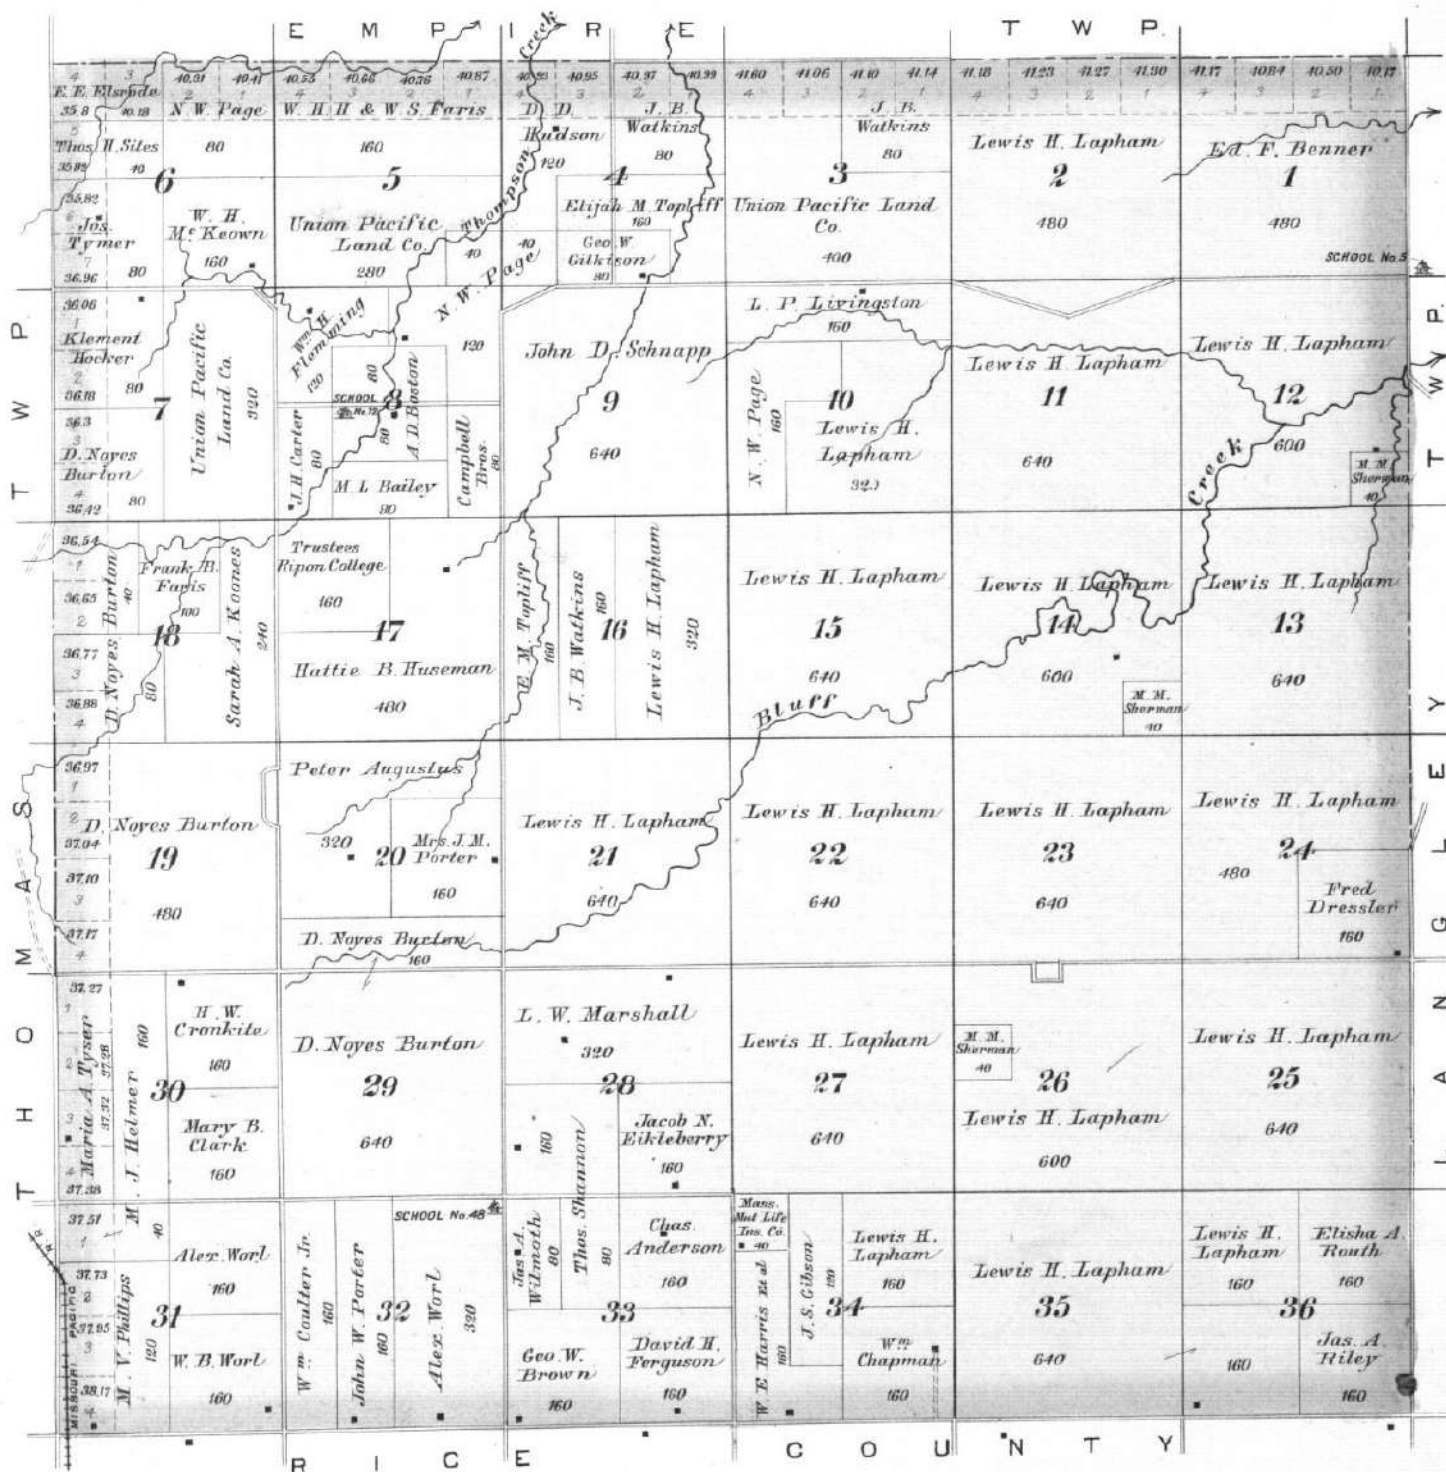

PLAT OF EMPIRE

Scale 2 Inches to the Mile. Township 17 South. Range 7 West. of the 6th Principal Meridian.