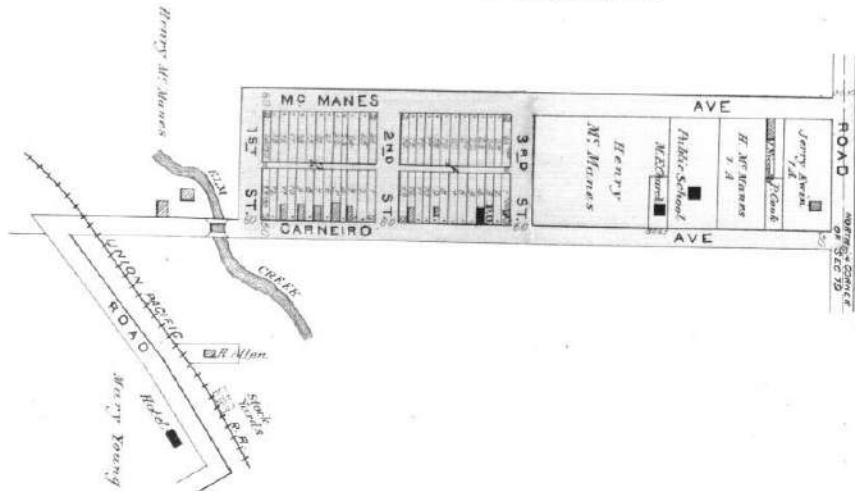

TERRA COTTA

LOCATED IN CARNEIRO TWP

Scale: 400 Ft. to 1 Inch.

Elden Park
Horse & Cattle Co.
3.8

CARNEIRO

LOCATED IN CARNEIRO TWP

PLAT OF
EMPIRE

Scale 2 Inches to the Mile. Township 16 South. Range 6 West. of the 6th Principal Meridian.