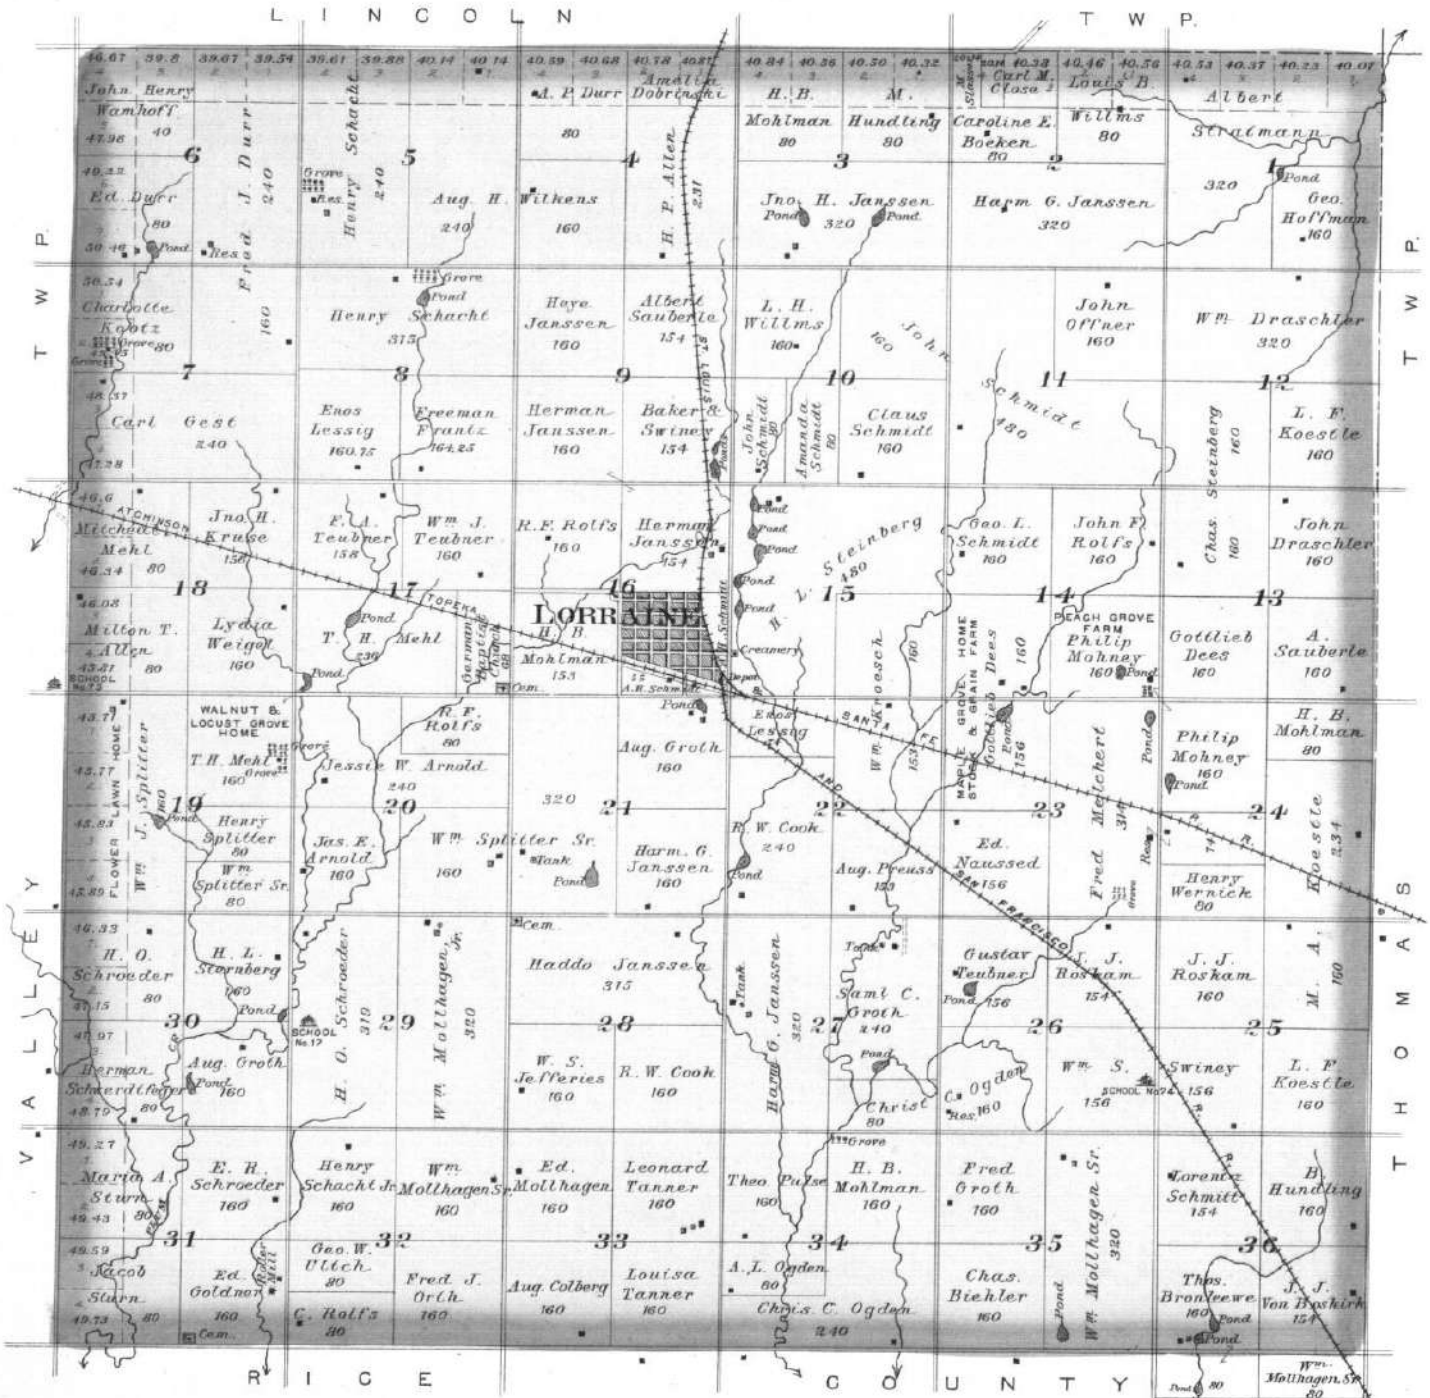

PLAT OF GREEN GARDEN

Scale 2 Inches to the Mile.

Township 17 South. Range 9 West.

of the 6th Principal Meridian.