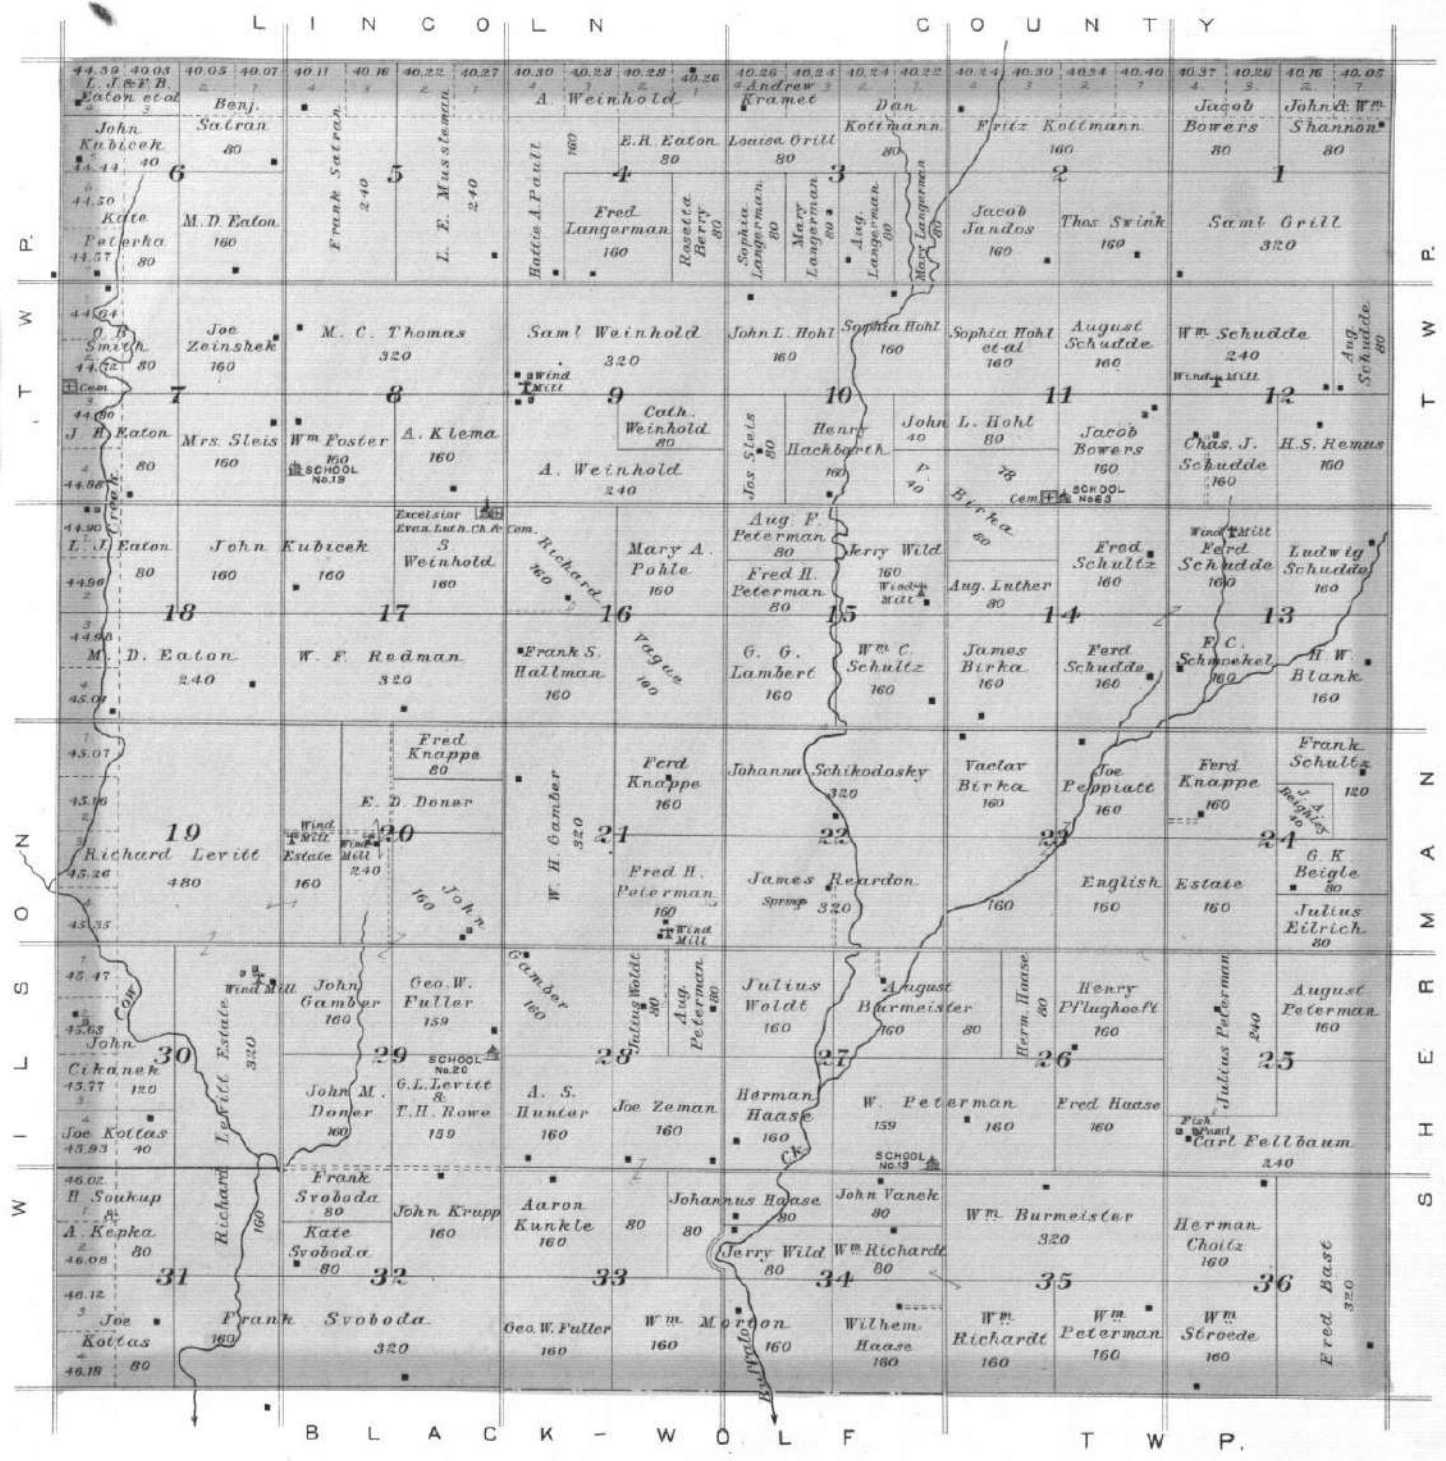

OUTLINE MAP
OF
ELLSWORTH CO.
KANSAS
1901

Made by Frank Rowley, 1901.

- EXPLANATION**
- Indian Line
 - Boundaries of Indian Reservations
 - Figure 1000 Feet
 - Railroad
 - County & Range
 - Township
 - Section
 - Adjoined Townships extend to same point
 - Township
 - Section
 - Township
 - Section
 - Township
 - Section

PLAT OF SHERMAN

Scale 2 Inches to the Mile. Township 14 South, Range 8 West, of the 6th Principal Meridian

PLAT OF
COLUMBIA

Scale 2 Inches to the Mile.

Township 14 South. Range 9 West.

of the 6th Principal Meridian.

PLAT OF
NOBLE

Scale 2 Inches to the Mile. Township 15 South, Range 10 West. of the 6th Principal Meridian.

WILSON
LOCATED IN WILSON TWP.
March 20th 1897, to 2nd July

PLAT OF
BLACK WOLF

Scale 2 Inches to the Mile.

Map section showing large lots with names: E. B. Seaver, Geo. S. Graham.

Map section showing large lots with name: Aaron Kunkle.

Map section showing a grid of lots with names: HODGDENS, ADD, and various lot numbers (e.g., 1-31).