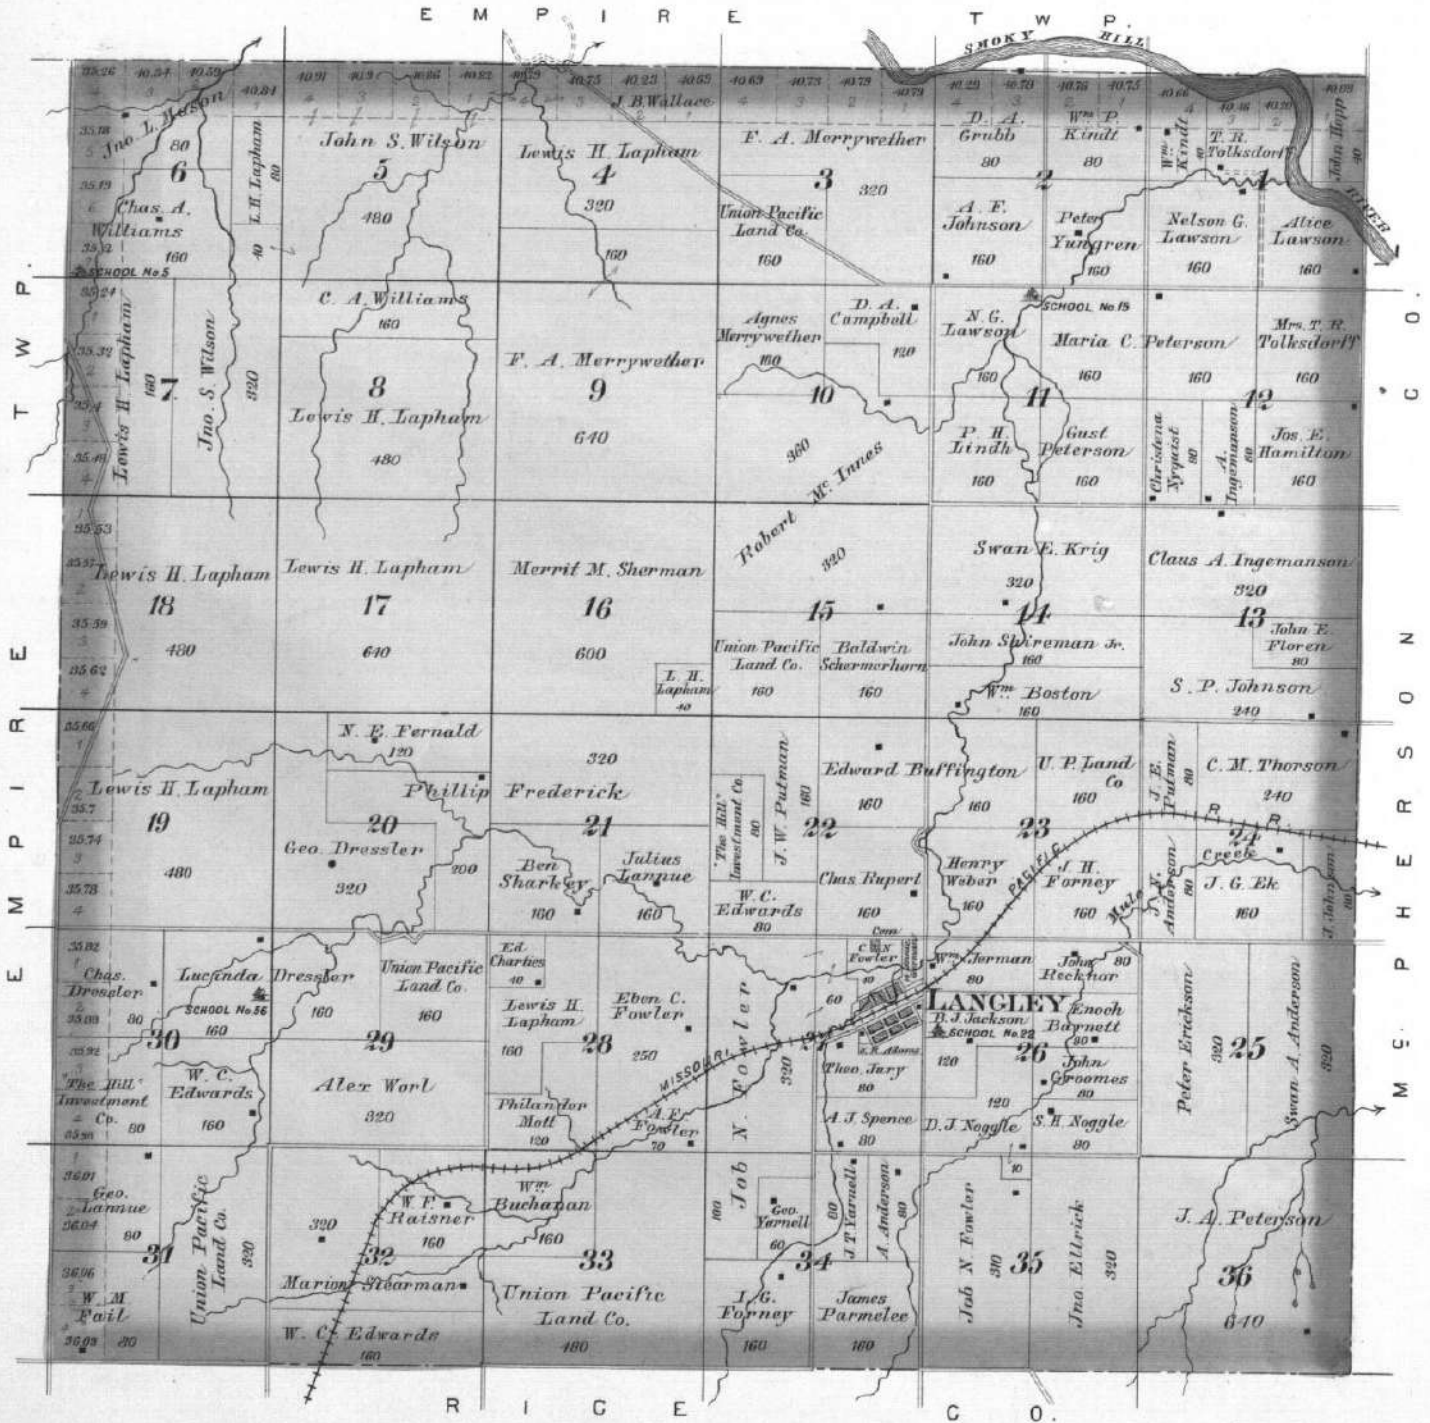

OUTLINE MAP
OF
ELLSWORTH CO.
KANSAS
1901

Made by Frank Rowley, 1901.

- EXPLANATION**
- Indian Line
 - Boundaries of Indian Reservations
 - Figure 1000 Feet
 - Railroad
 - County & Range
 - Township
 - Section
 - Adjoined Townships extend to same point
 - Township
 - Section
 - Township
 - Section
 - Township
 - Section

PLAT OF
NOBLE

Scale 2 Inches to the Mile. Township 15 South, Range 10 West. of the 6th Principal Meridian.

WILSON
LOCATED IN WILSON TWP.
March 20th 1897, to 2nd July

PLAT OF
BLACK WOLF

Scale 2 Inches to the Mile.

Map section showing a grid of lots with name: KILPERS and various lot numbers (e.g., 1-31).

PLAT OF
ELLSWORTH

Scale 2 Inches to the Mile.

Township 15 South. Range 8 West.

of the 6th Principal Meridian.

SOUTH PART OF
ELLSWORTH
 COUNTY SEAT OF ELLSWORTH CO.

Scale 2 Inches to the Mile

Township 17 South, Range 6 West. of the 6th Principal Meridian

BLACK WOLF

LOCATED IN BLACK WOLF TWP

Scale: 200 ft. to 1 Inch.

KANOPOLIS

LOCATED IN ELLSWORTH TWP.

Scale: 400 ft. to 1 inch.