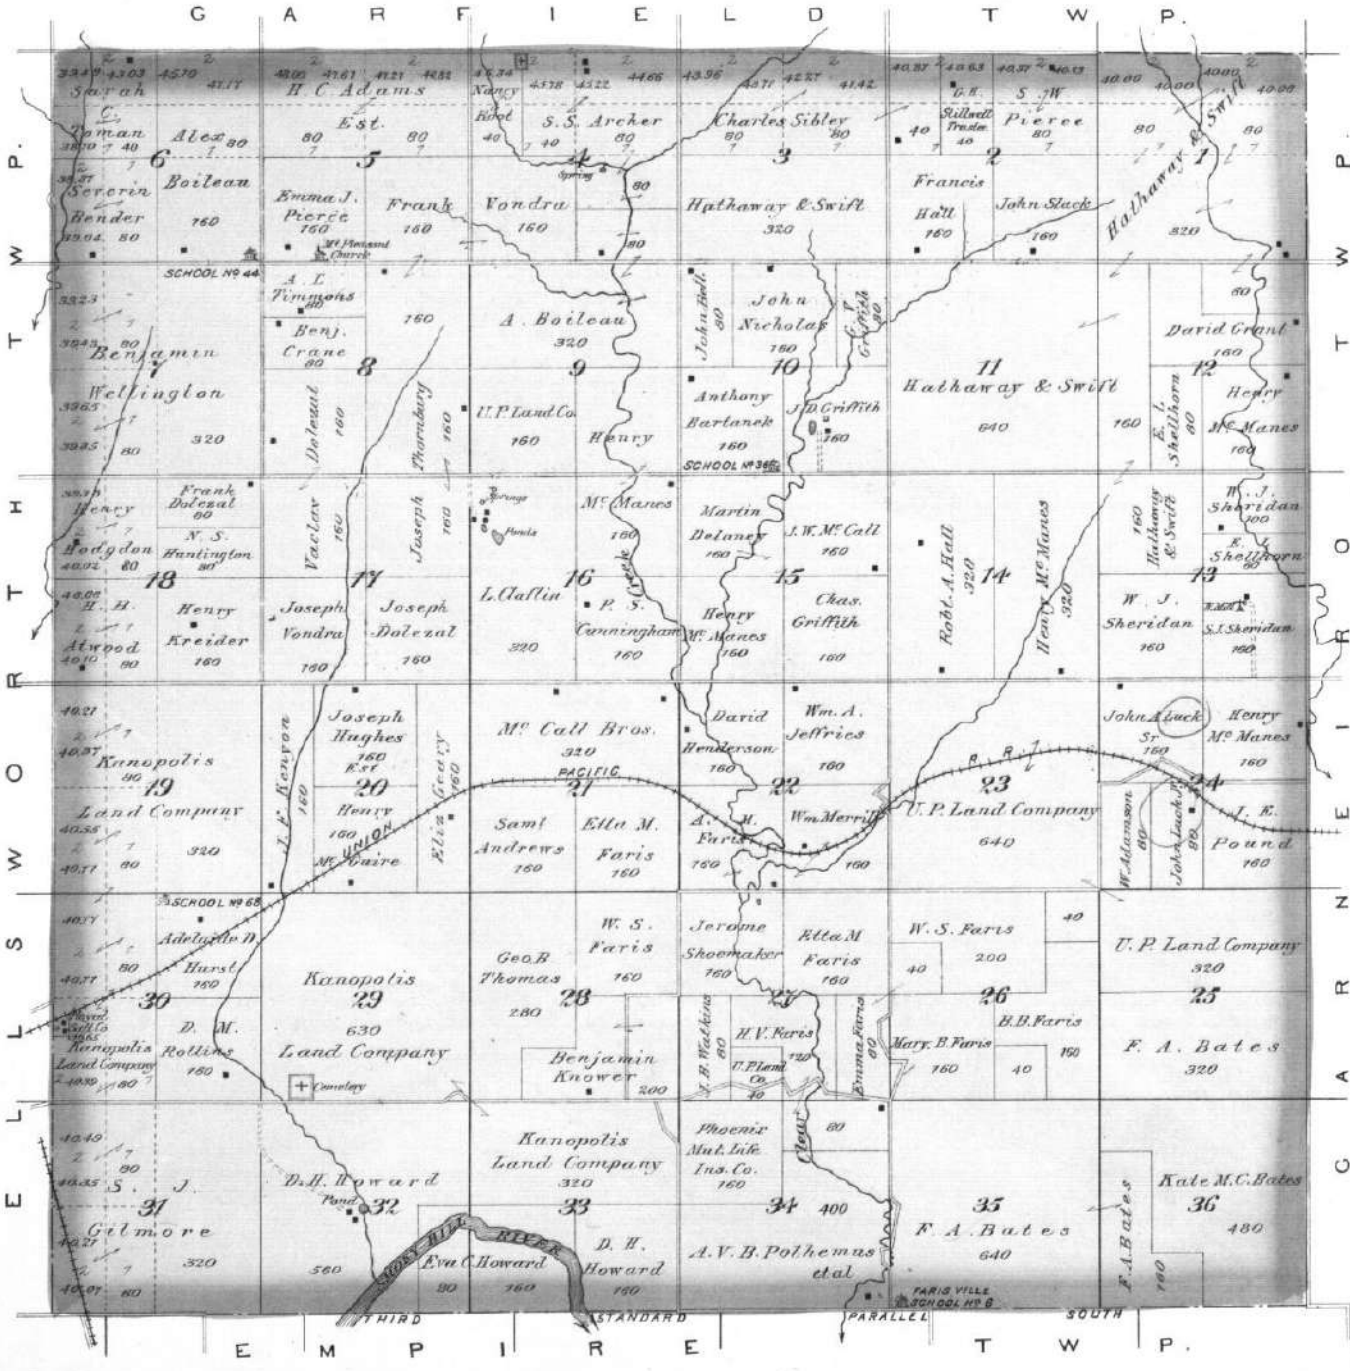

PLAT OF
CLEAR CREEK

Scale 2 Inches to the Mile.

Township 15 South, Range 7 West.

of the 6th Principal Meridian