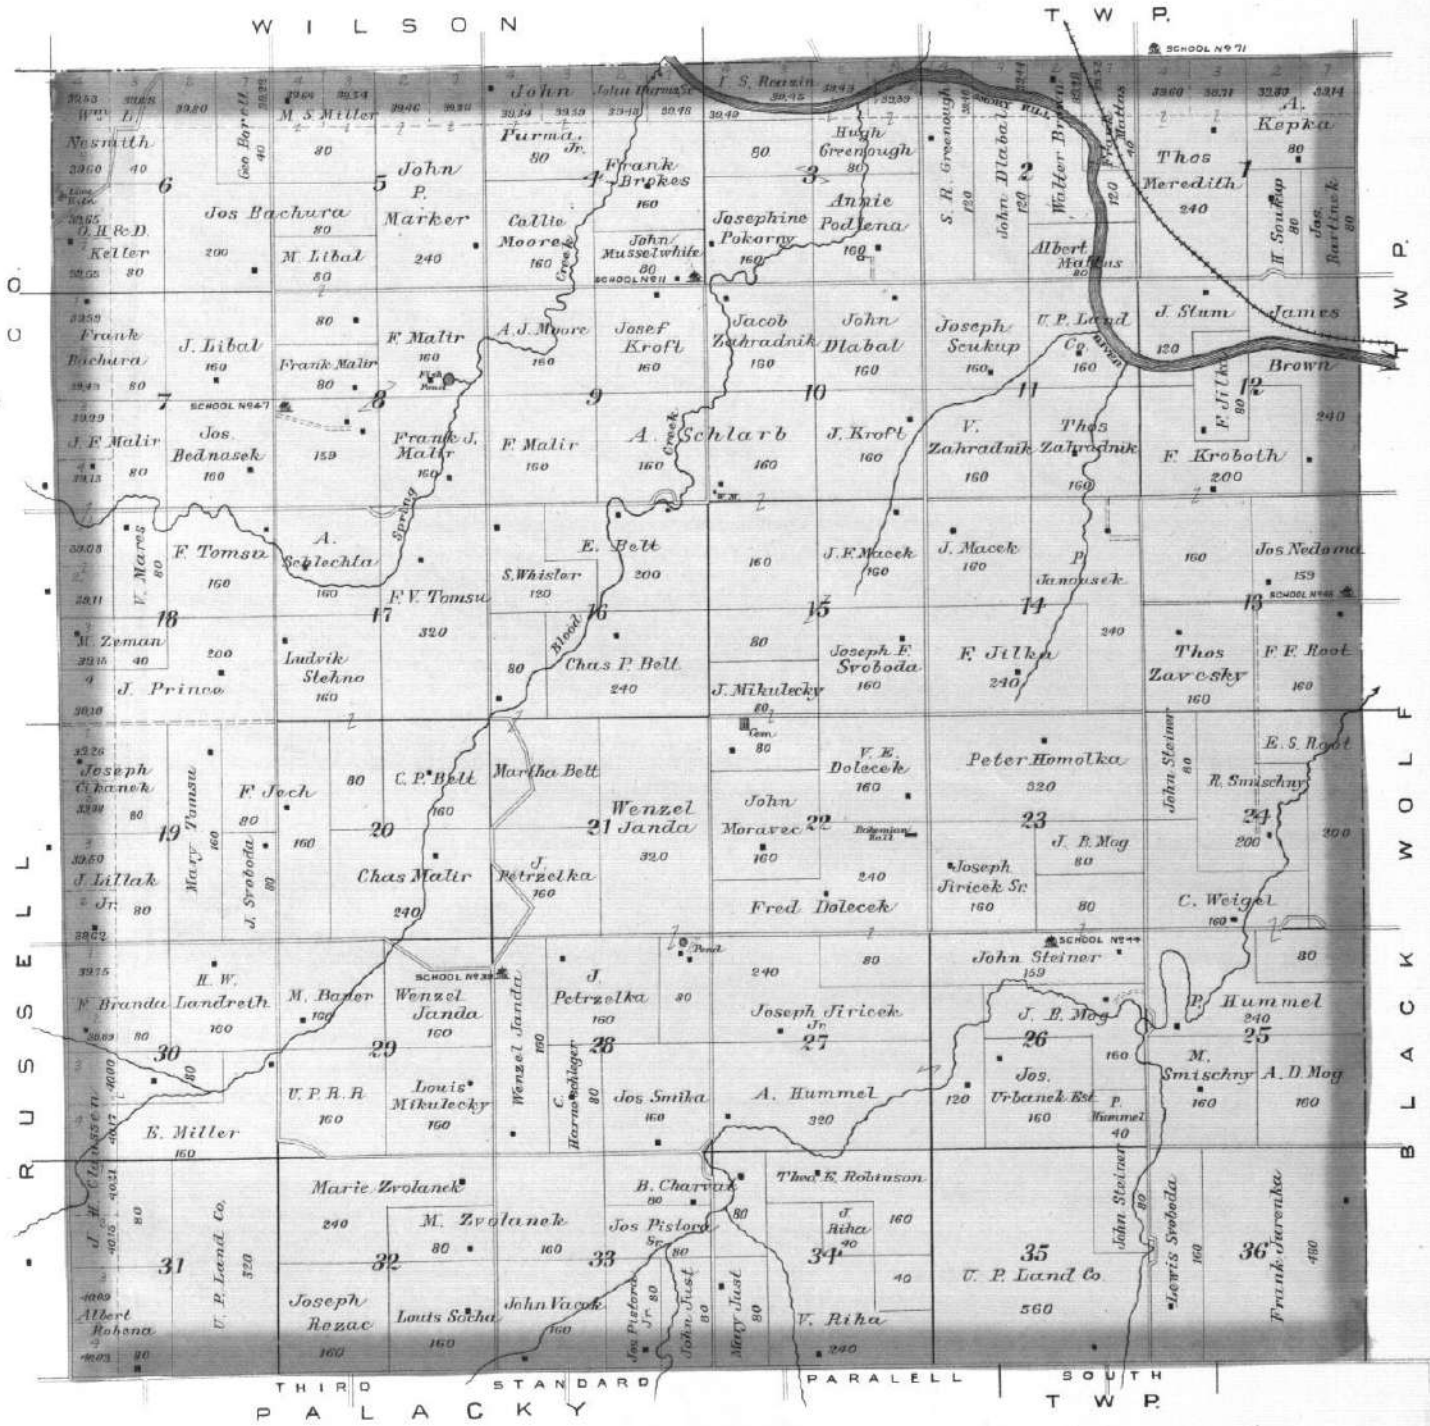

OUTLINE MAP
OF
ELLSWORTH CO.
KANSAS
1901

Made by Frank Rowley, 1901.

- EXPLANATION**
- Indian Line
 - Boundaries of Indian Reservations
 - Figure 1000 Feet
 - Railroad
 - County & Range
 - Township
 - Section
 - Adjoined Townships extend to same point
 - Township
 - Section
 - Township
 - Section
 - Township
 - Section

PLAT OF
NOBLE

Scale 2 Inches to the Mile. Township 15 South, Range 10 West. of the 6th Principal Meridian.

WILSON
LOCATED IN WILSON TWP.
March 20th 1897, to 2nd July

PLAT OF
BLACK WOLF

Scale 2 Inches to the Mile.

Map section showing large lots with names: E. B. Seaver, Geo. S. Graham.

Map section showing large lots with name: Aaron Kunkle.

Map section showing a grid of lots with names: HODGDENS, ADD, and various lot numbers (e.g., 1-31).

Map section showing a grid of lots with name: KILPERS and various lot numbers (e.g., 1-31).

PLAT OF
ELLSWORTH

Scale 2 Inches to the Mile.

Township 15 South. Range 8 West.

of the 6th Principal Meridian.

SOUTH PART OF
ELLSWORTH
 COUNTY SEAT OF ELLSWORTH CO.