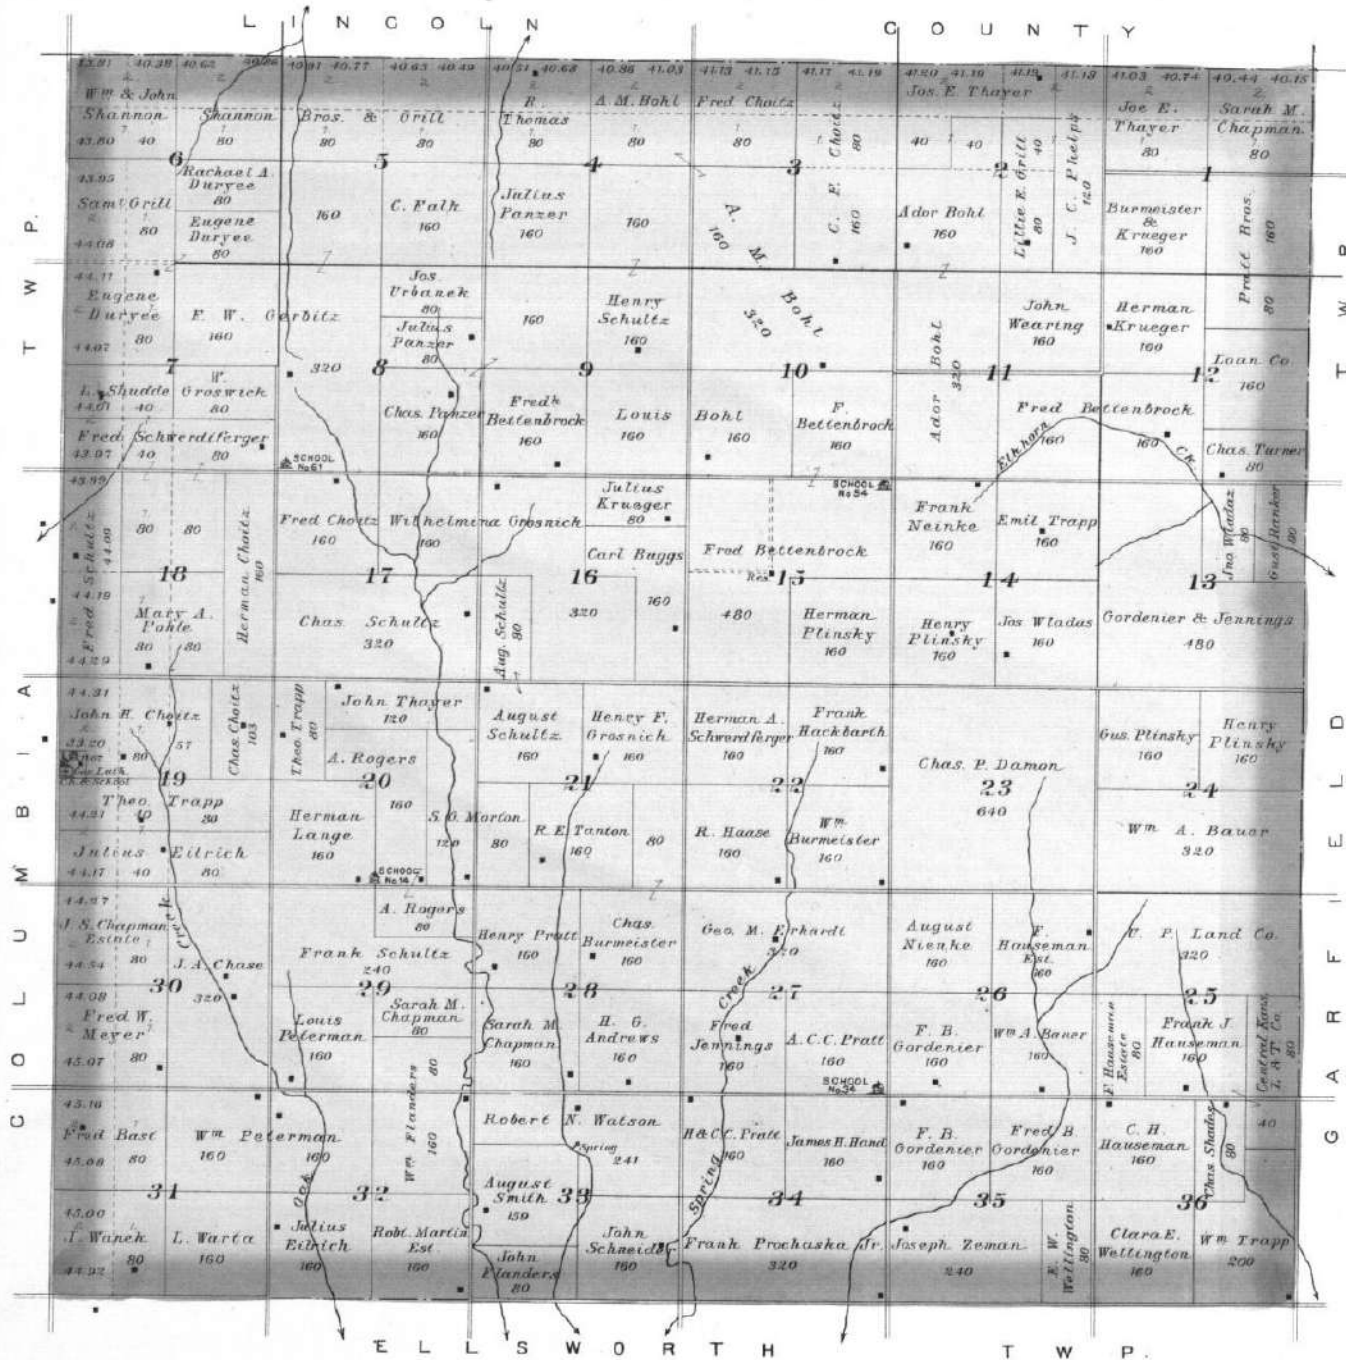

OUTLINE MAP
OF
ELLSWORTH CO.
KANSAS
1901

Made by Frank Rowley, 1901.

- EXPLANATION**
- Indian Line
 - Boundaries of Indian Reservations
 - Figure 1000 Feet
 - Railroad
 - County & Range
 - Township
 - Section
 - Adjoined Townships extend to same point
 - Township
 - Section
 - Township
 - Section
 - Township
 - Section

PLAT OF SHERMAN

Scale 2 Inches to the Mile. Township 14 South, Range 8 West, of the 6th Principal Meridian

PLAT OF
COLUMBIA

Scale 2 Inches to the Mile.

Township 14 South. Range 9 West.

of the 6th Principal Meridian.

PLAT OF
NOBLE

Scale 2 Inches to the Mile. Township 15 South, Range 10 West. of the 6th Principal Meridian.

WILSON
LOCATED IN WILSON TWP.
March 20th 1897, to 2nd July

PLAT OF
BLACK WOLF

Scale 2 Inches to the Mile.

Map section showing large lots with names: E. B. Seaver, Geo. S. Graham.

Map section showing large lots with name: Aaron Kunkle.

Map section showing a grid of lots with names: HODGDENS, ADD, and various lot numbers (e.g., 1-31).