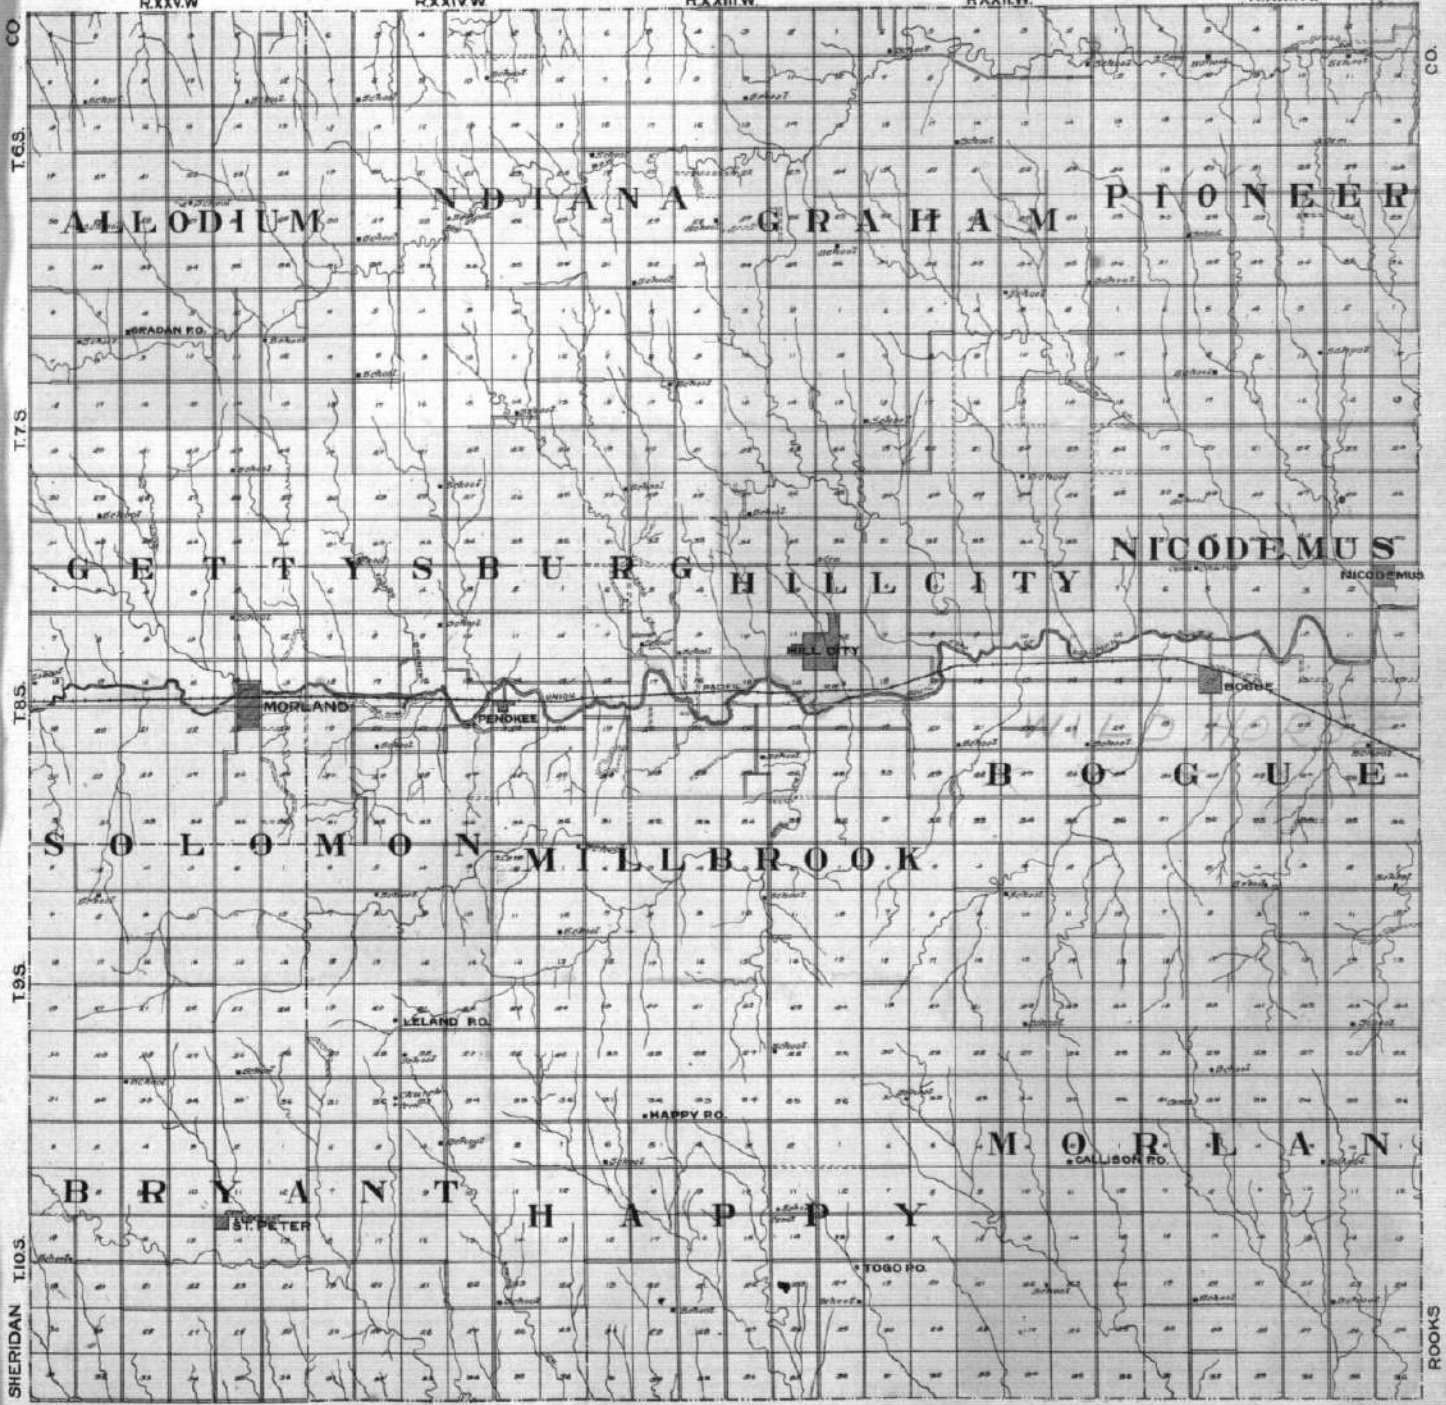

TREGO

CO.

SHERIDAN T.10.S.

ROOKS CO.

MAP OF
TOWNSHIP 6 S. RANGE XXII W.
Scale 1 inch = 1 mile
OF THE 6TH P. M.

SCHOOL

MAP OF

TOWNSHIP 6 S. RANGE XXIII W.

 OF THE 6TH P. M.

TOWNSHIP 7 S. RANGE XXIV.

 OF THE 6TH P. M.

MAP OF
TOWNSHIP 7 S. RANGE XXV W.
Scale 2 inches = 1 mile
OF THE 6TH P. M.

TOWNSHIP 8 S. RANGE XXII W.

Scale, 1 inch to 1 mile

OF THE 6TH P. M.

MAP OF
TOWNSHIP 8 S. RANGE XXIII W.
On the 21st day of Dec. 1870.
OF THE 6TH P. M.