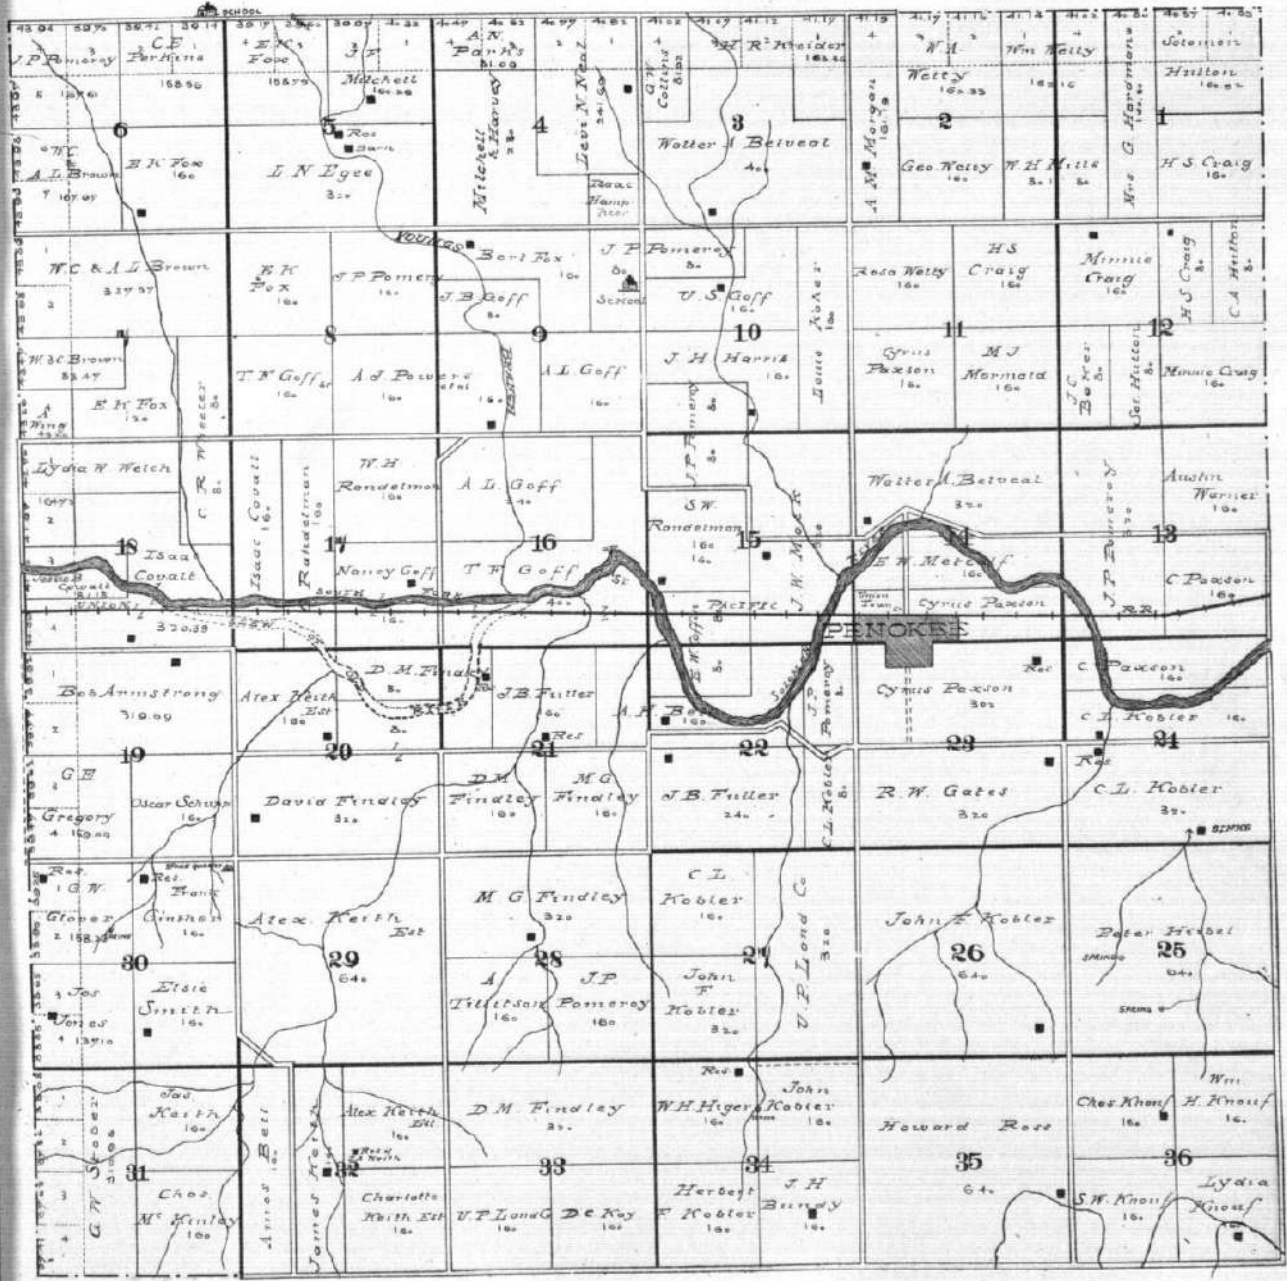

MAP OF
TOWNSHIP 8 S. RANGE XXIV.
State of North Dakota
OF THE 6TH P. M.