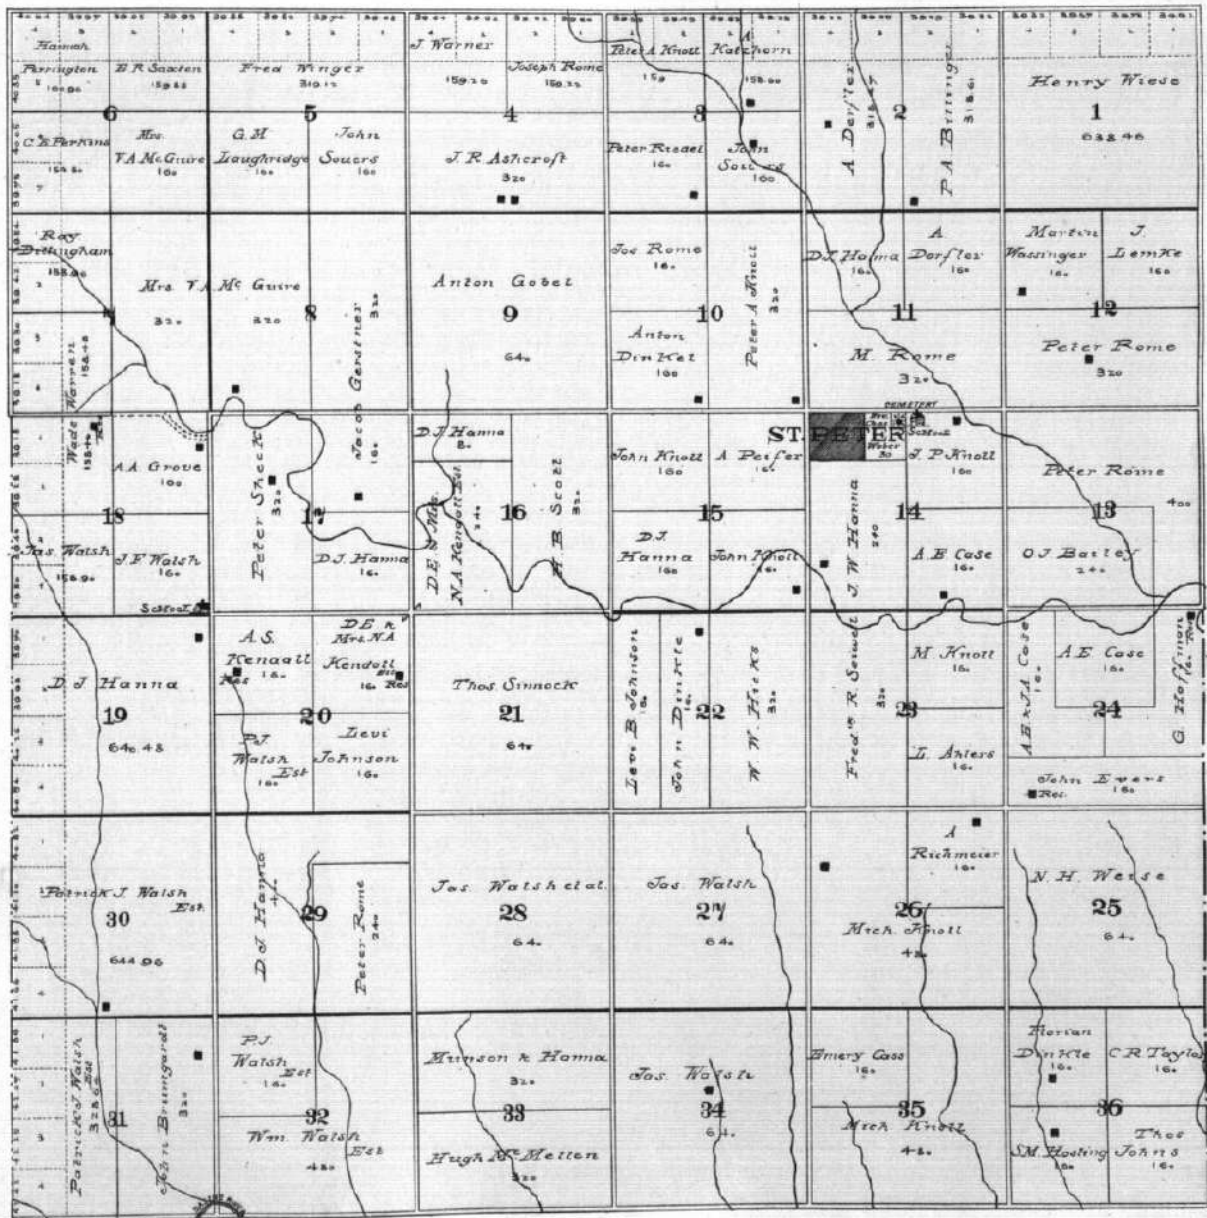

MAP OF

TOWNSHIP 10 S. RANGE XXV W.

Date: December 1876

OF THE 6TH P. M.