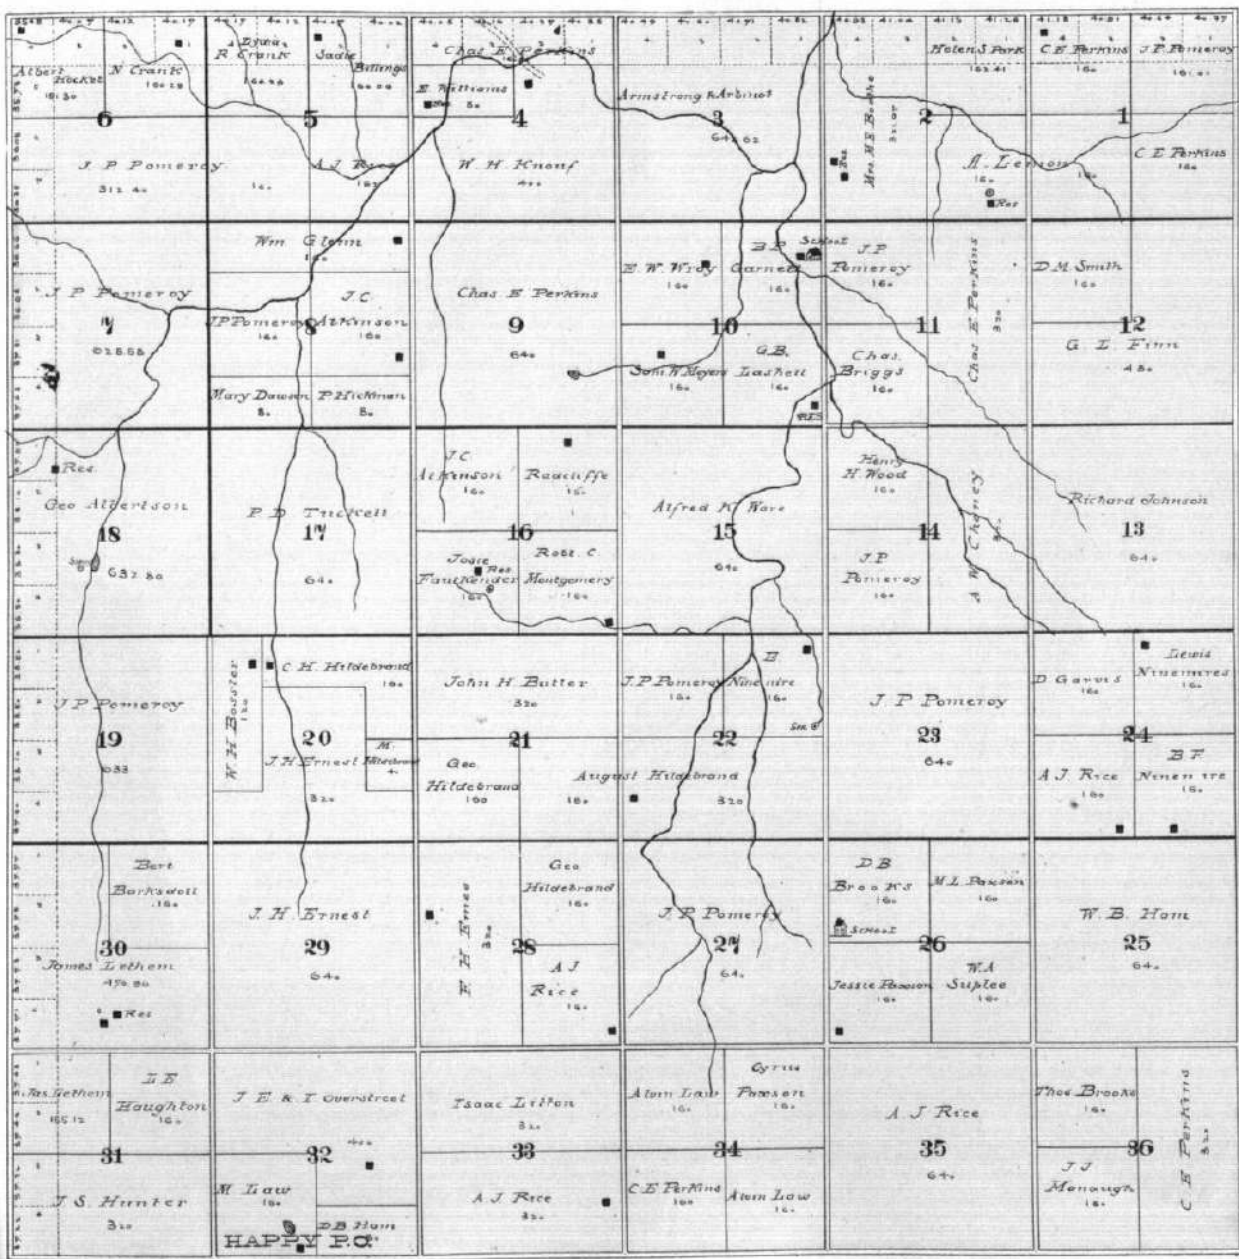

MAP OF
TOWNSHIP 9 S. RANGE XXIII W.
 OF THE 6TH P. M.

MAP OF

TOWNSHIP 9 S. RANGE XXIII W.

 OF THE 6TH P. M.

MAP OF
TOWNSHIP 9 S. RANGE XXIV W.
 OF THE 6TH P. M.

TOWNSHIP 9 S. RANGE XXV W.

 OF THE 6TH R. M.

MAP OF
TOWNSHIP 10 S. RANGE XXI W.
Under the 2nd Meridian
OF THE 6TH P. M.