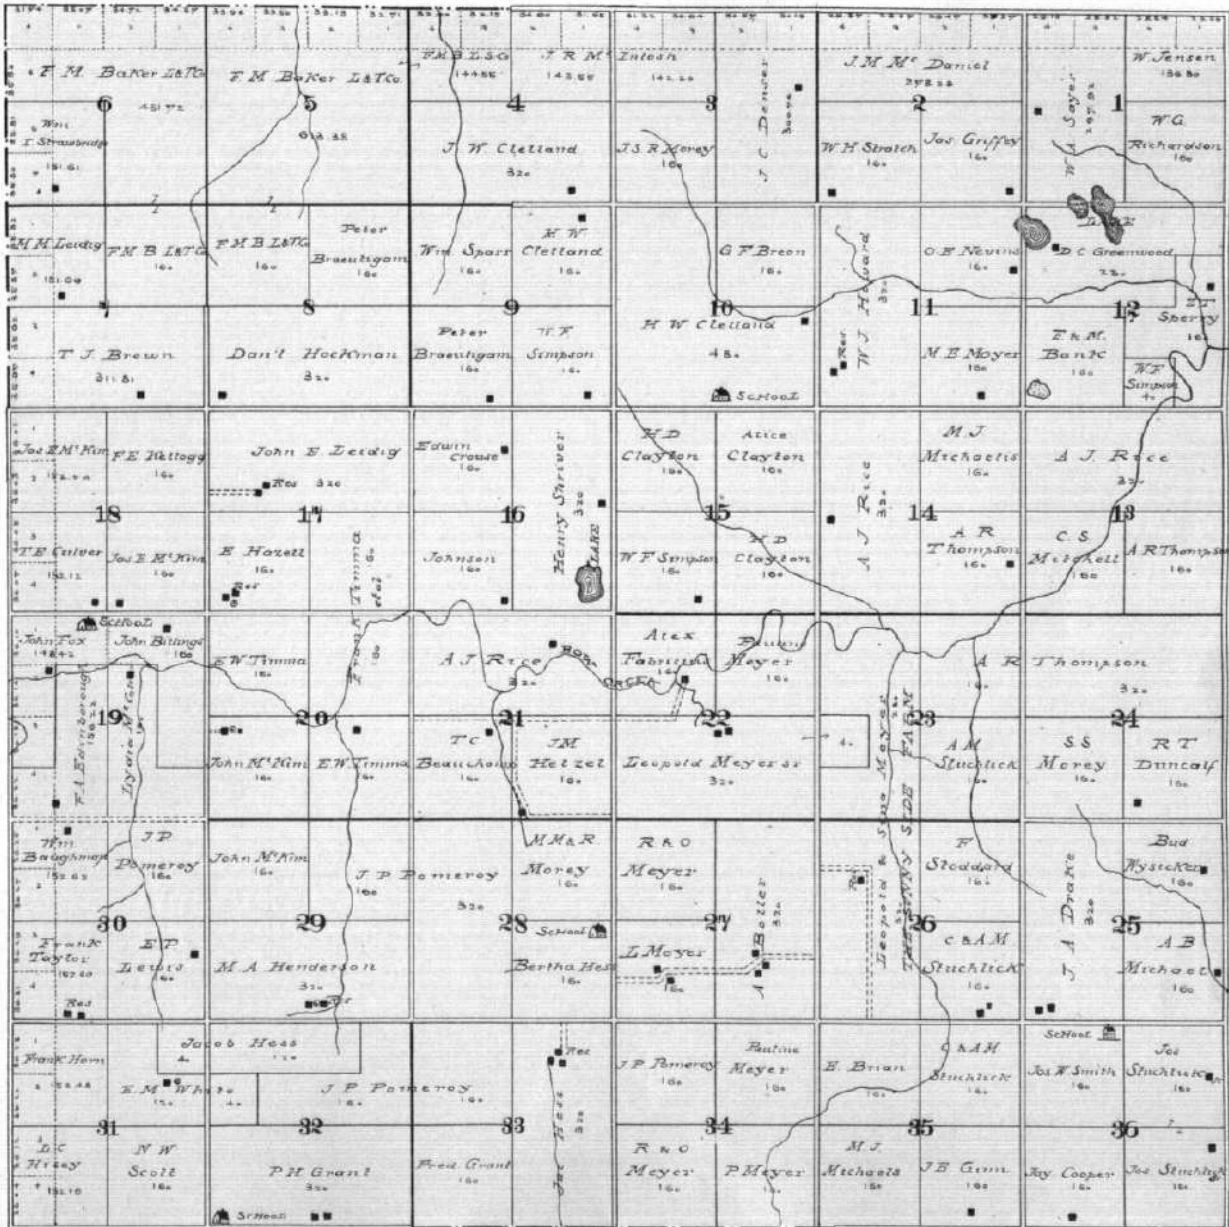

TREGO

CO.

SHERIDAN T.10.S.

ROOKS CO.

MAP OF
TOWNSHIP 6 S. RANGE XXII W.
Scale 1 inch = 1 mile
OF THE 6TH P. M.

SCHOOL

MAP OF

TOWNSHIP 6 S. RANGE XXIII W.

Under License to D.M.

OF THE 6TH P. M.

TOWNSHIP 6S. RANGE XXIV.

 OF THE 6TH P. M.

MAP OF
TOWNSHIP 6 S. RANGE XXV
OF THE 6TH P. M.

MAP OF
TOWNSHIP 7 S. RANGE XXI.
Sec. 36 to Sec. 48
OF THE 6TH P. M.

TOWNSHIP 7 S. RANGE XXII W.

 OF THE 6TH P. M.

TOWNSHIP 7 S. RANGE XXIV.

 OF THE 6TH P. M.

MAP OF
TOWNSHIP 7 S. RANGE XXV W.
Scale 2 inches = 1 mile
OF THE 6TH P. M.

TOWNSHIP 8 S. RANGE XXII W.

Scale, 1 inch to 1 mile

OF THE 6TH P. M.

MAP OF
TOWNSHIP 8 S. RANGE XXIII W.
On the 21st day of Dec. 1870.
OF THE 6TH P. M.

MORLAND

TWP 8 SOUTH OF RANGE XIV WEST
Scale 400 Feet to One Inch.

of H. Beachamp

W. C. Miner 120

MAP OF
TOWNSHIP 6 S. RANGE XXI.
 OF THE 6TH P. M.

MAP OF
TOWNSHIP 8 S. RANGE XXI W.
State of Indiana
OF THE 6TH P. M.