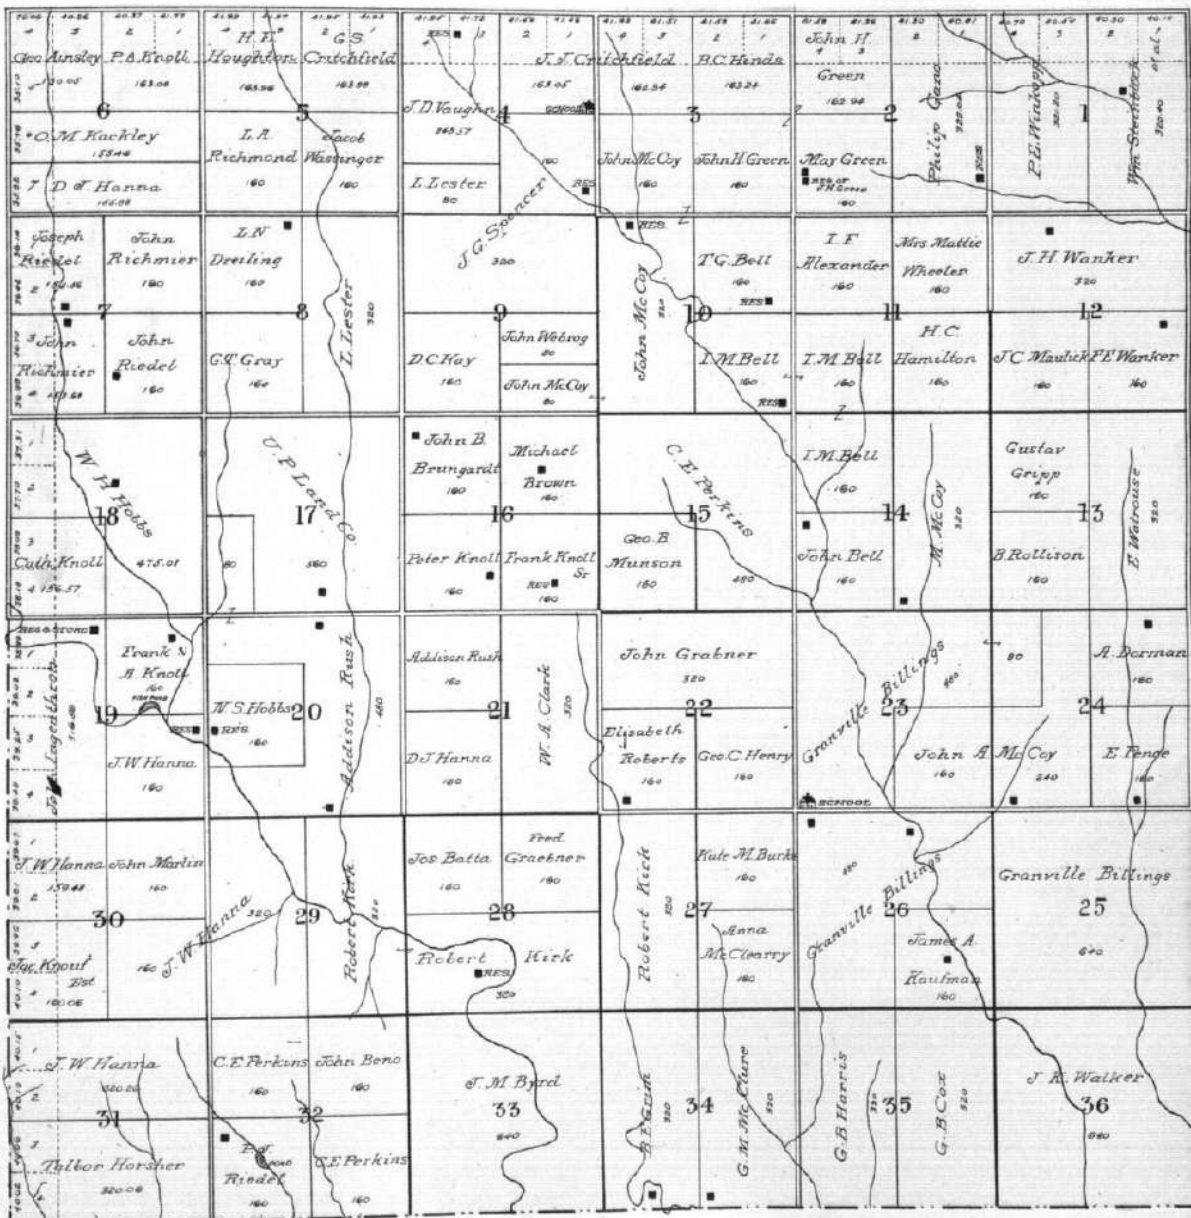

TOWNSHIP 10 S. RANGE XXIV W.

OF THE 6TH P. M.