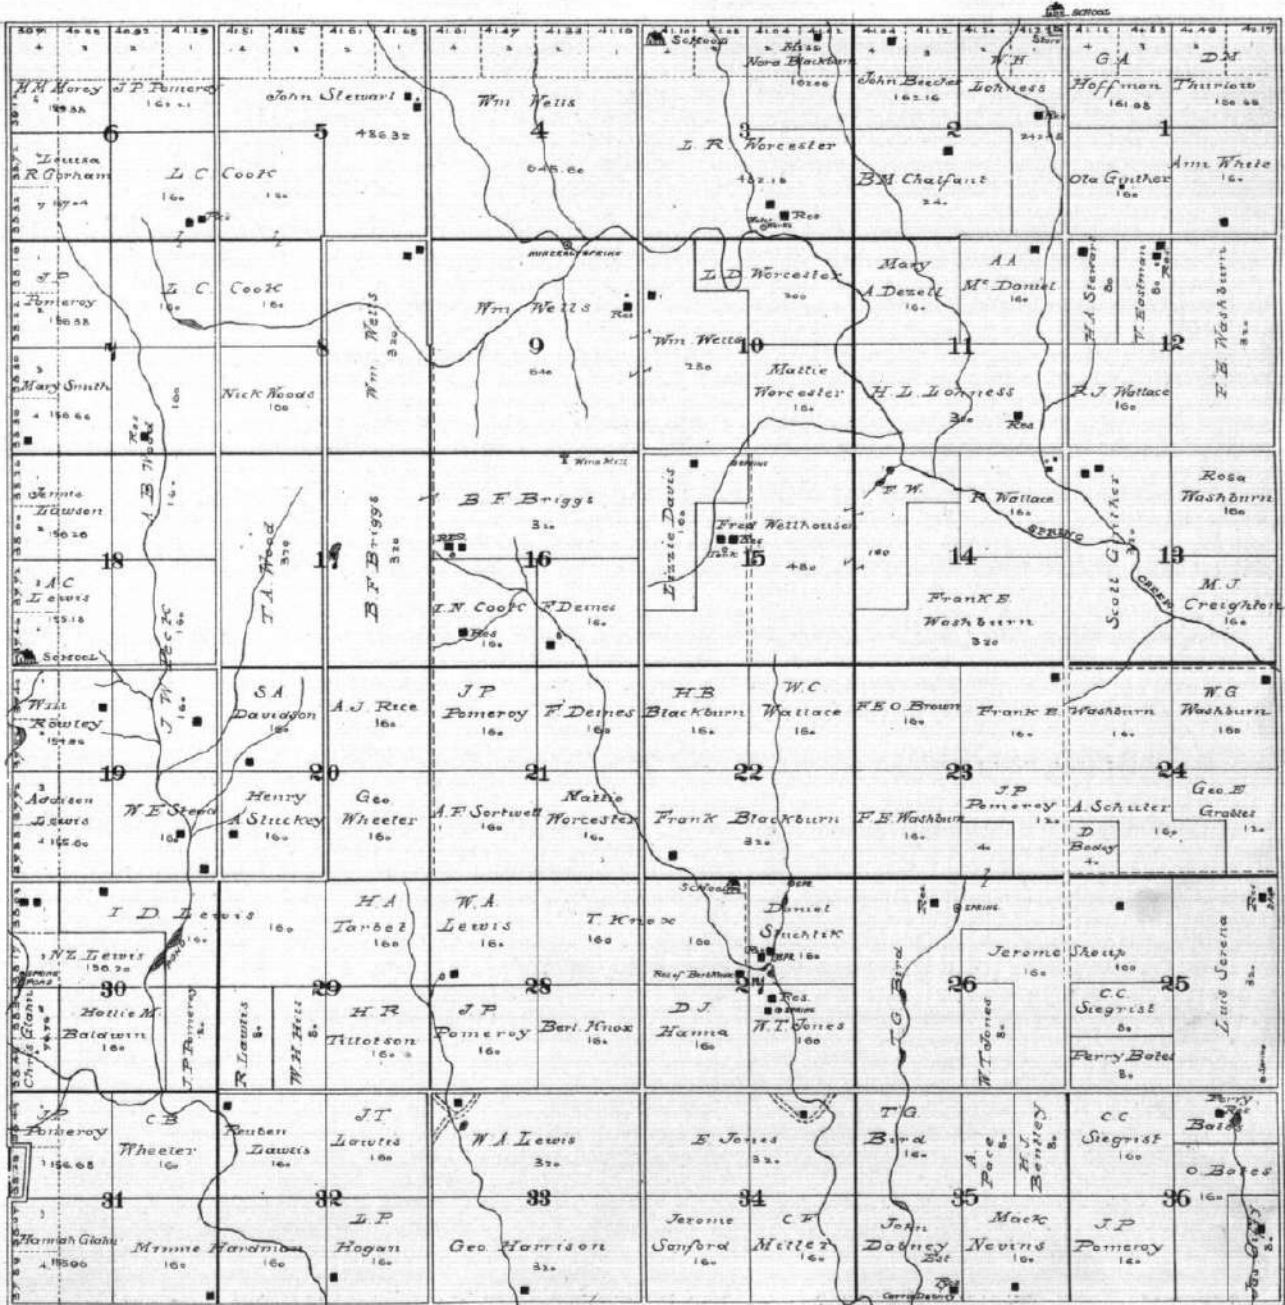

Under License to D.M.

OF THE 6TH P. M.

TOWNSHIP 6S. RANGE XXIV.

 OF THE 6TH P. M.

MAP OF
TOWNSHIP 6 S. RANGE XXV
OF THE 6TH P. M.

MAP OF
TOWNSHIP 7 S. RANGE XXI.
Sec. 36 to Sec. 48
OF THE 6TH P. M.

TOWNSHIP 7 S. RANGE XXII W.

 OF THE 6TH P. M.

TOWNSHIP 7 S. RANGE XXIV.

 OF THE 6TH P. M.

MAP OF
TOWNSHIP 7 S. RANGE XXV W.
Scale 2 inches = 1 mile
OF THE 6TH P. M.

TOWNSHIP 8 S. RANGE XXII W.

Scale, 1 inch to 1 mile

OF THE 6TH P. M.

MAP OF
TOWNSHIP 8 S. RANGE XXIII W.
On the 21st day of Dec. 1870.
OF THE 6TH P. M.