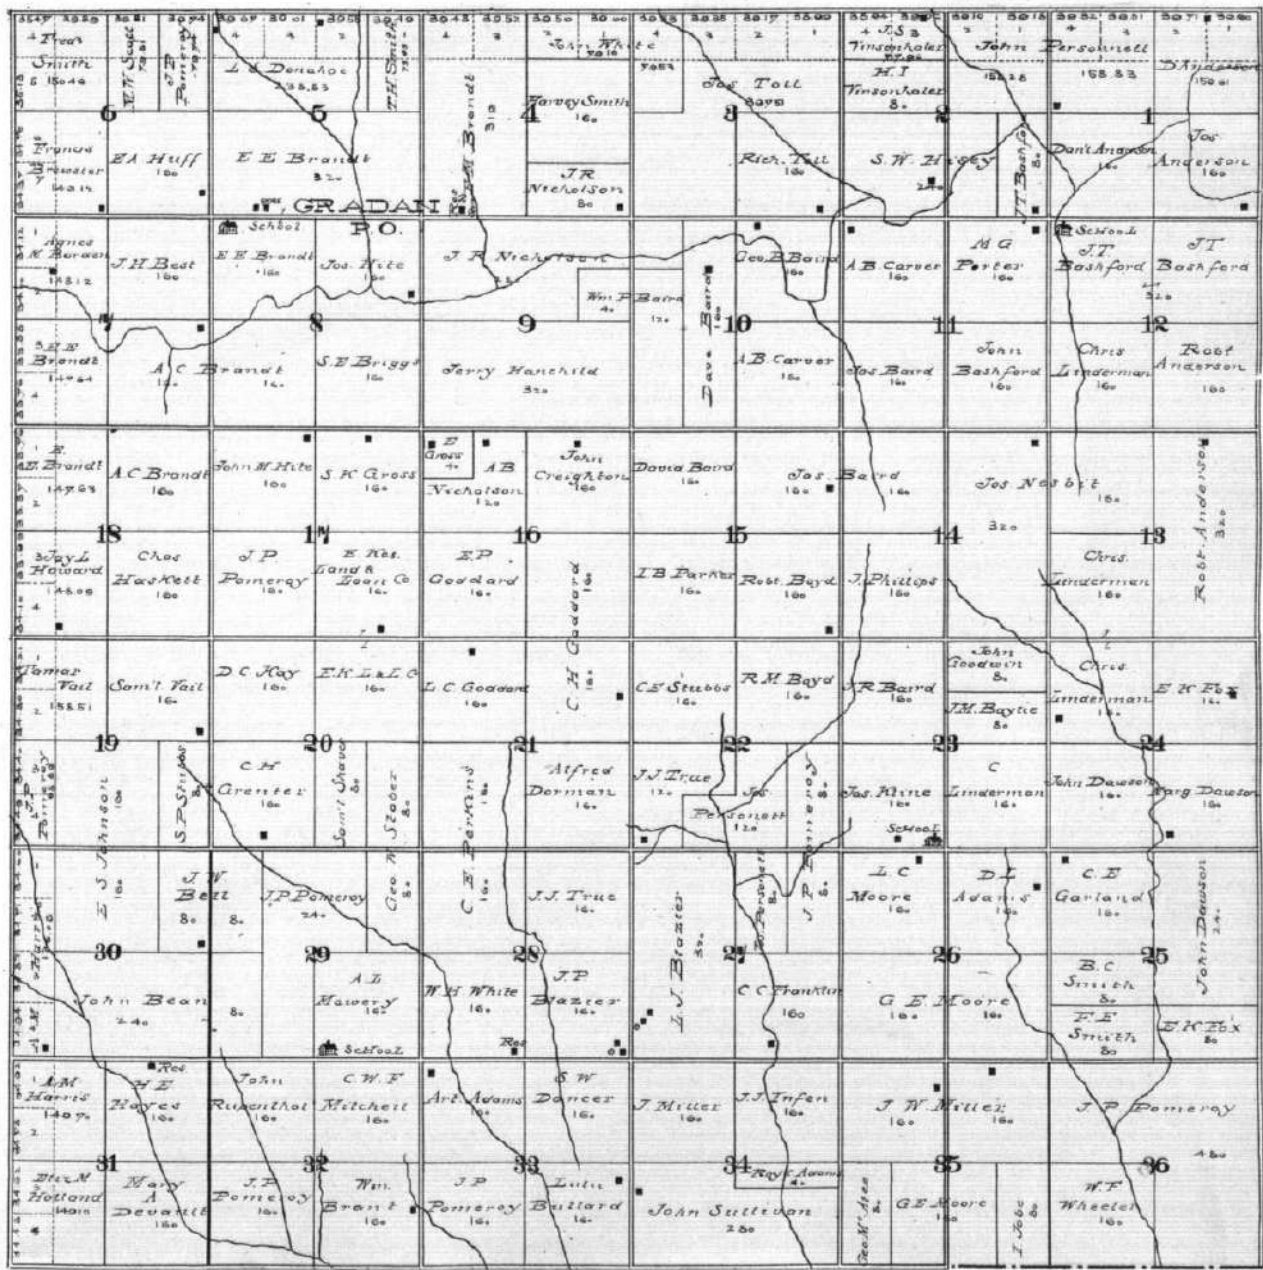

 OF THE 6TH P. M.

TOWNSHIP 7 S. RANGE XXIV.

 OF THE 6TH P. M.

MAP OF
TOWNSHIP 7 S. RANGE XXV W.
Scale 2 inches = 1 mile
OF THE 6TH P. M.

TOWNSHIP 8 S. RANGE XXII W.

Scale, 1 inch to 1 mile

OF THE 6TH P. M.

MAP OF
TOWNSHIP 8 S. RANGE XXIII W.
On the 21st day of Dec. 1870.
OF THE 6TH P. M.