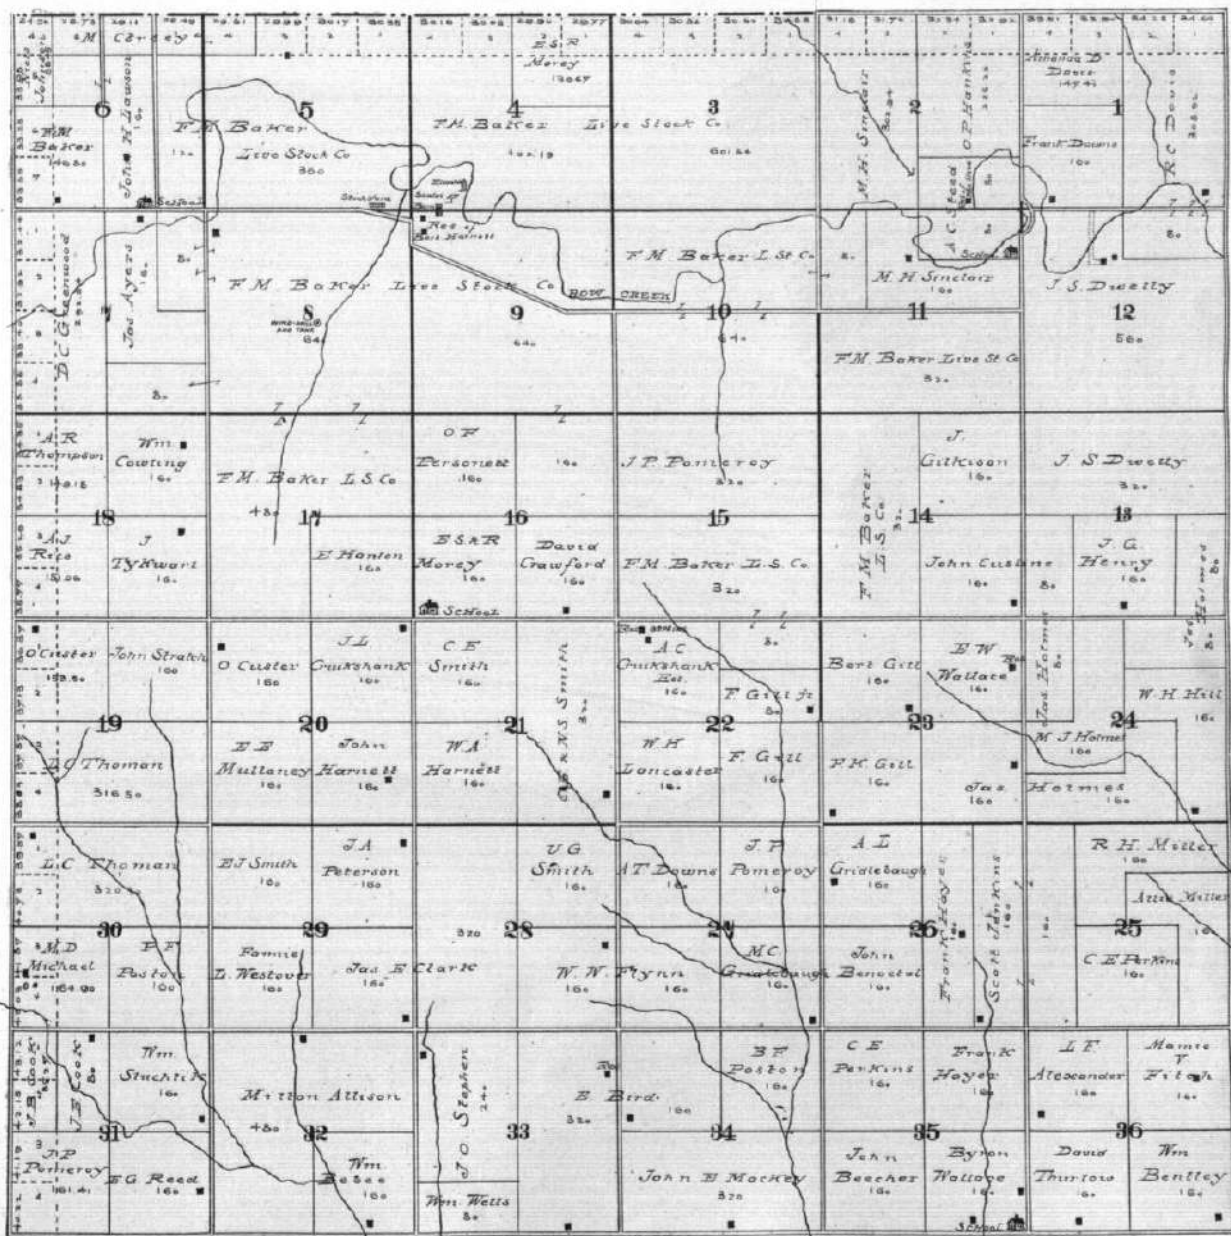

TREGO

CO.

SHERIDAN T.10.S.

ROOKS CO.

MAP OF
TOWNSHIP 6 S. RANGE XXII W.
Scale 1 inch = 1 mile
OF THE 6TH P. M.

SCHOOL

MAP OF

TOWNSHIP 6 S. RANGE XXIII W.

Under License to D.M.

OF THE 6TH P. M.

TOWNSHIP 6S. RANGE XXIV.

 OF THE 6TH P. M.

MAP OF
TOWNSHIP 6 S. RANGE XXV
OF THE 6TH P. M.

MAP OF
TOWNSHIP 7 S. RANGE XXI.
Sec. 36 to Sec. 48
OF THE 6TH P. M.

TOWNSHIP 7 S. RANGE XXII W.

 OF THE 6TH P. M.

TOWNSHIP 7 S. RANGE XXIV.

 OF THE 6TH P. M.

MAP OF
TOWNSHIP 7 S. RANGE XXV W.
Scale 2 inches = 1 mile
OF THE 6TH P. M.

TOWNSHIP 8 S. RANGE XXII W.

Scale, 1 inch to 1 mile

OF THE 6TH P. M.

MAP OF
TOWNSHIP 8 S. RANGE XXIII W.
On the 21st day of Dec. 1870.
OF THE 6TH P. M.