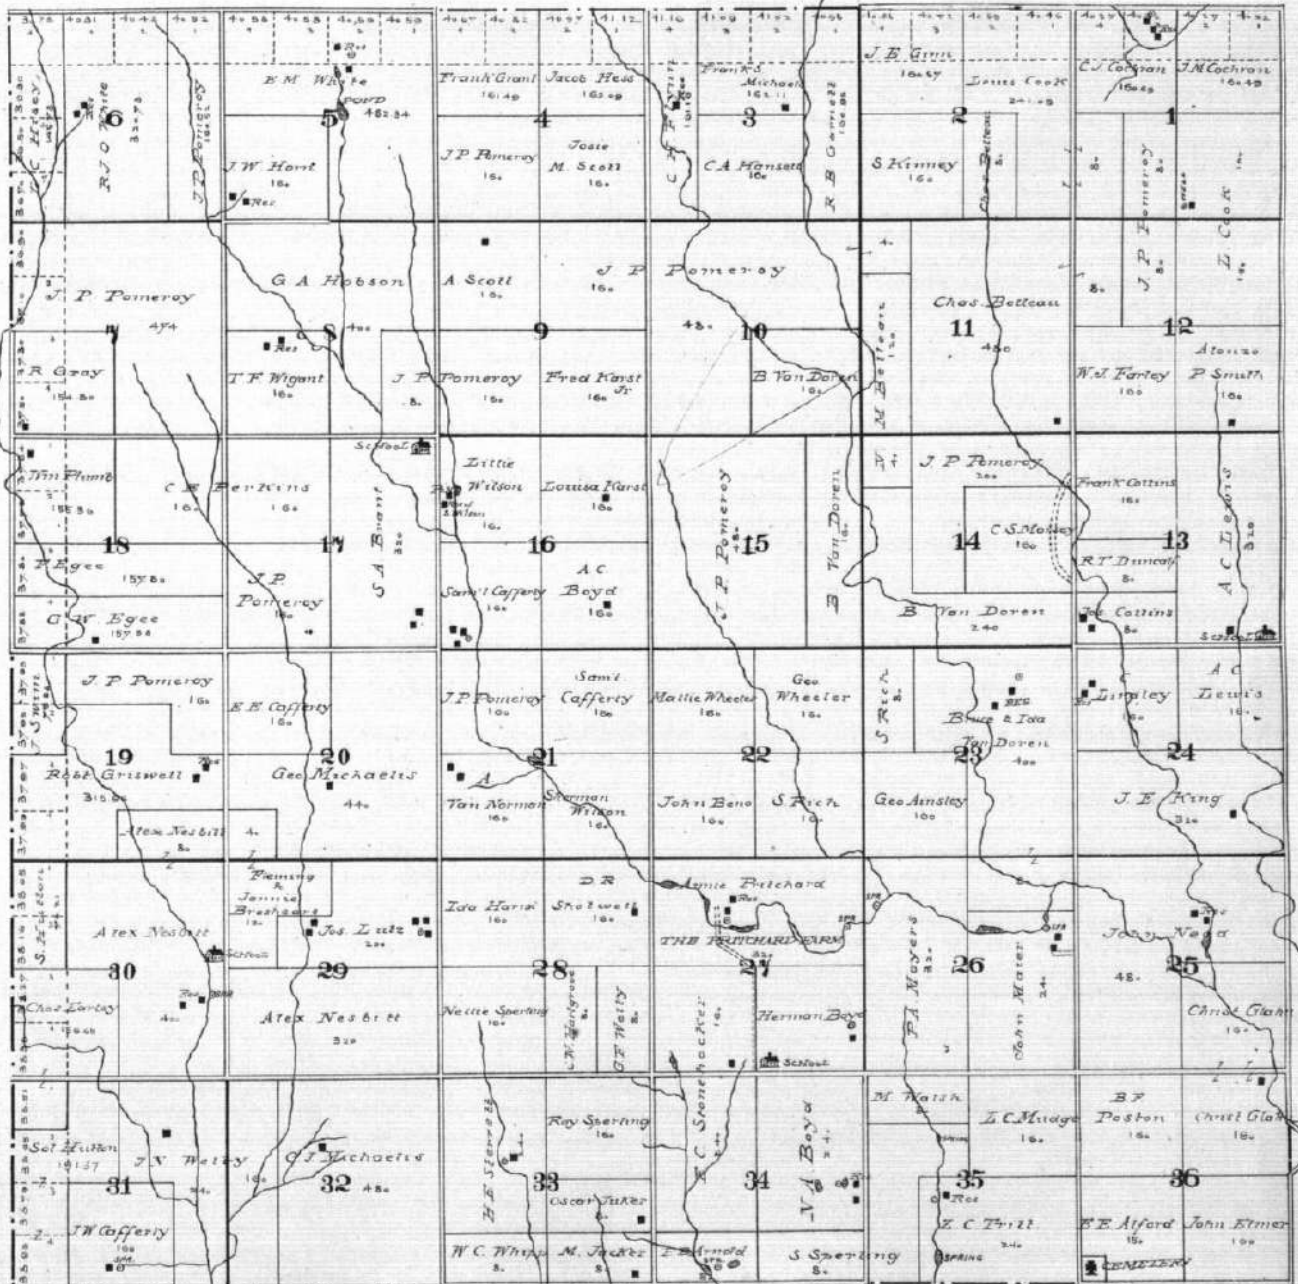

Under License to D.M.

OF THE 6TH P. M.

TOWNSHIP 6S. RANGE XXIV.

 OF THE 6TH P. M.

MAP OF
TOWNSHIP 6 S. RANGE XXV
OF THE 6TH P. M.

MAP OF
TOWNSHIP 7 S. RANGE XXI.
Sec. 36 to Sec. 48
OF THE 6TH P. M.

TOWNSHIP 7 S. RANGE XXII W.

 OF THE 6TH P. M.

TOWNSHIP 7 S. RANGE XXIV.

 OF THE 6TH P. M.

MAP OF
TOWNSHIP 7 S. RANGE XXV W.
Scale 2 inches = 1 mile
OF THE 6TH P. M.

TOWNSHIP 8 S. RANGE XXII W.

Scale, 1 inch to 1 mile

OF THE 6TH P. M.

MAP OF
TOWNSHIP 8 S. RANGE XXIII W.
On the 21st day of Dec. 1870.
OF THE 6TH P. M.