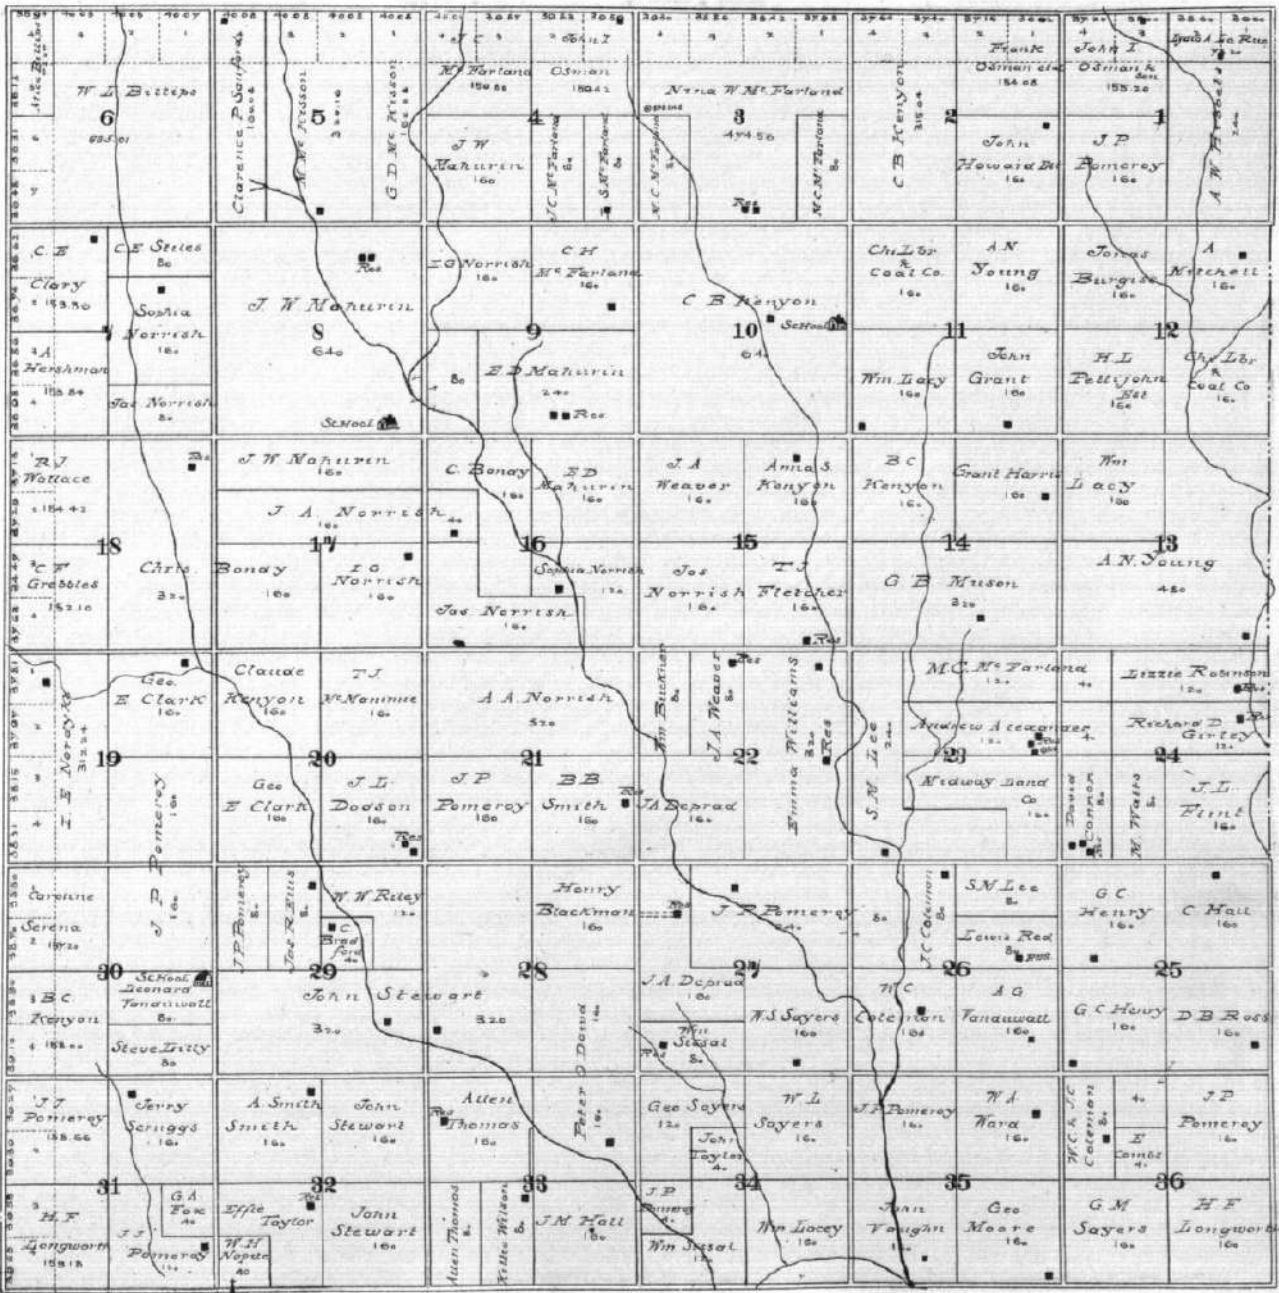

Under License to D.M.

OF THE 6TH P. M.

TOWNSHIP 6S. RANGE XXIV.

 OF THE 6TH P. M.

MAP OF
TOWNSHIP 6 S. RANGE XXV
OF THE 6TH P. M.

MAP OF
TOWNSHIP 7 S. RANGE XXI.
Sec. 36 to Sec. 48
OF THE 6TH P. M.

TOWNSHIP 7 S. RANGE XXII W.

 OF THE 6TH P. M.

TOWNSHIP 7 S. RANGE XXIV.

 OF THE 6TH P. M.

MAP OF
TOWNSHIP 7 S. RANGE XXV W.
Scale 2 inches = 1 mile
OF THE 6TH P. M.

TOWNSHIP 8 S. RANGE XXII W.

Scale, 1 inch to 1 mile

OF THE 6TH P. M.

MAP OF
TOWNSHIP 8 S. RANGE XXIII W.
On the 21st day of Dec. 1870.
OF THE 6TH P. M.