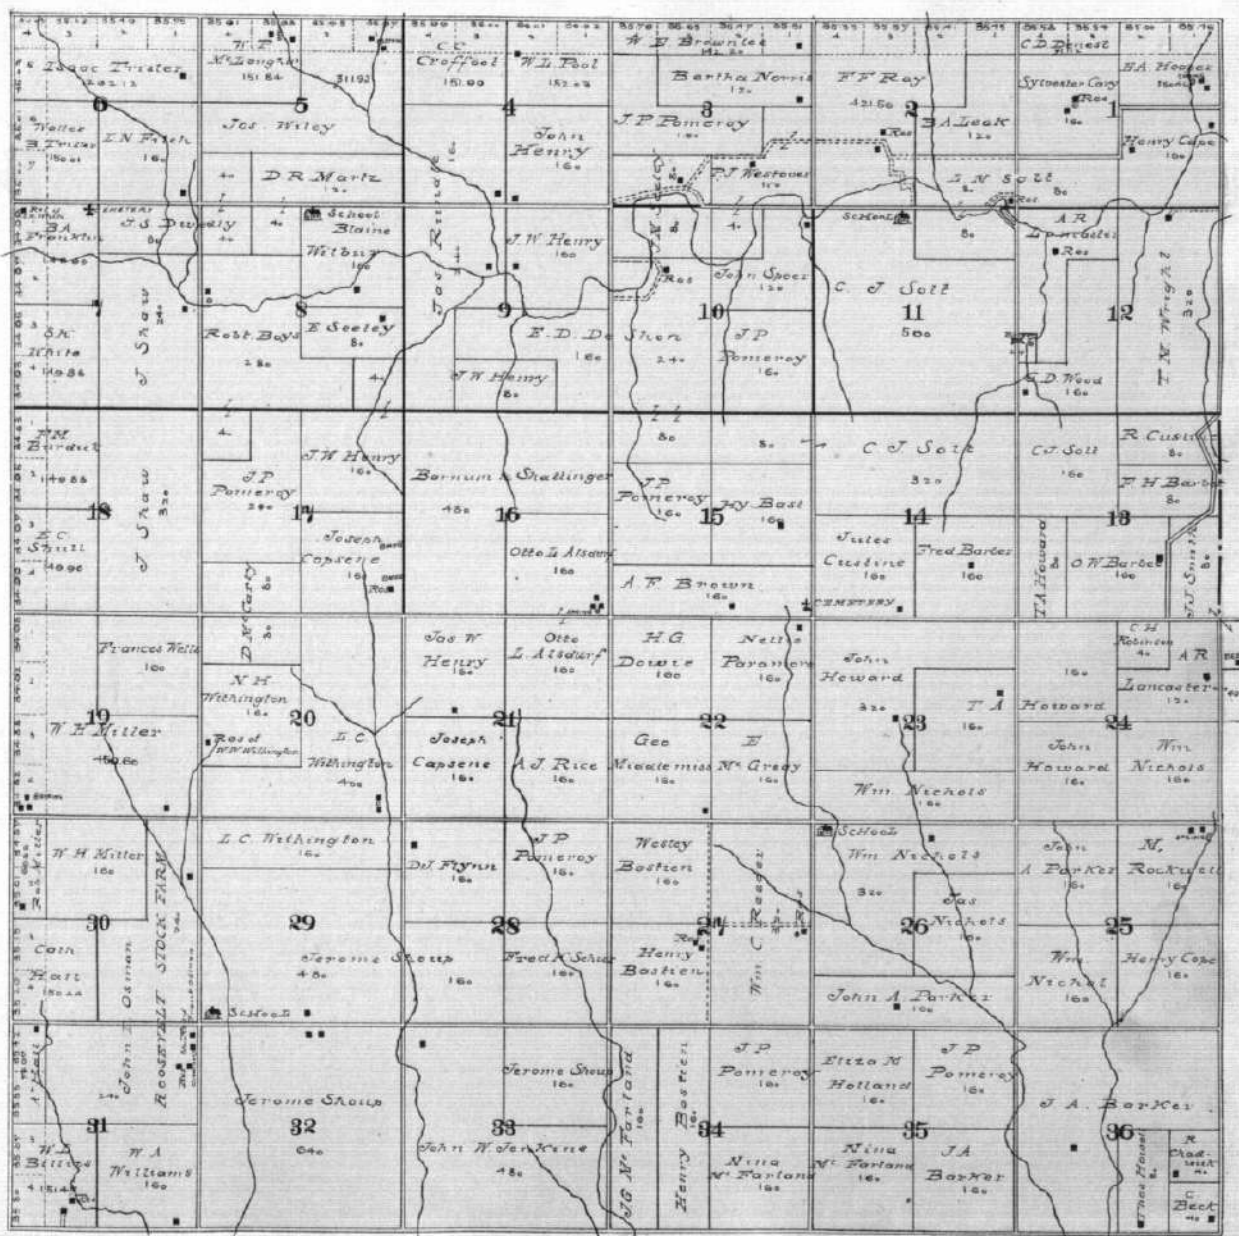

Under License to D.M.

OF THE 6TH P. M.

TOWNSHIP 6S. RANGE XXIV.

 OF THE 6TH P. M.

MAP OF
TOWNSHIP 6 S. RANGE XXV
OF THE 6TH P. M.

MAP OF
TOWNSHIP 7 S. RANGE XXI.
Sec. 36 to Sec. 48
OF THE 6TH P. M.

TOWNSHIP 7 S. RANGE XXII W.

MAP OF
TOWNSHIP 9 S. RANGE XXIII W.
 OF THE 6TH P. M.

MAP OF

TOWNSHIP 9 S. RANGE XXIII W.

 OF THE 6TH P. M.

MAP OF
TOWNSHIP 9 S. RANGE XXIV W.
 OF THE 6TH P. M.

TOWNSHIP 9 S. RANGE XXV W.

 OF THE 6TH R. M.

MAP OF
TOWNSHIP 10 S. RANGE XXI W.
Under the 2nd Meridian
OF THE 6TH P. M.

MORLAND

TWP 8 SOUTH OF RANGE XIV WEST
Scale 400 Feet to One Inch.

of H. Beachamp

W. C. Miner 120

MAP OF
TOWNSHIP 6 S. RANGE XXI.
 OF THE 6TH P. M.

MAP OF
TOWNSHIP 8 S. RANGE XXI W.
State of Indiana
OF THE 6TH P. M.