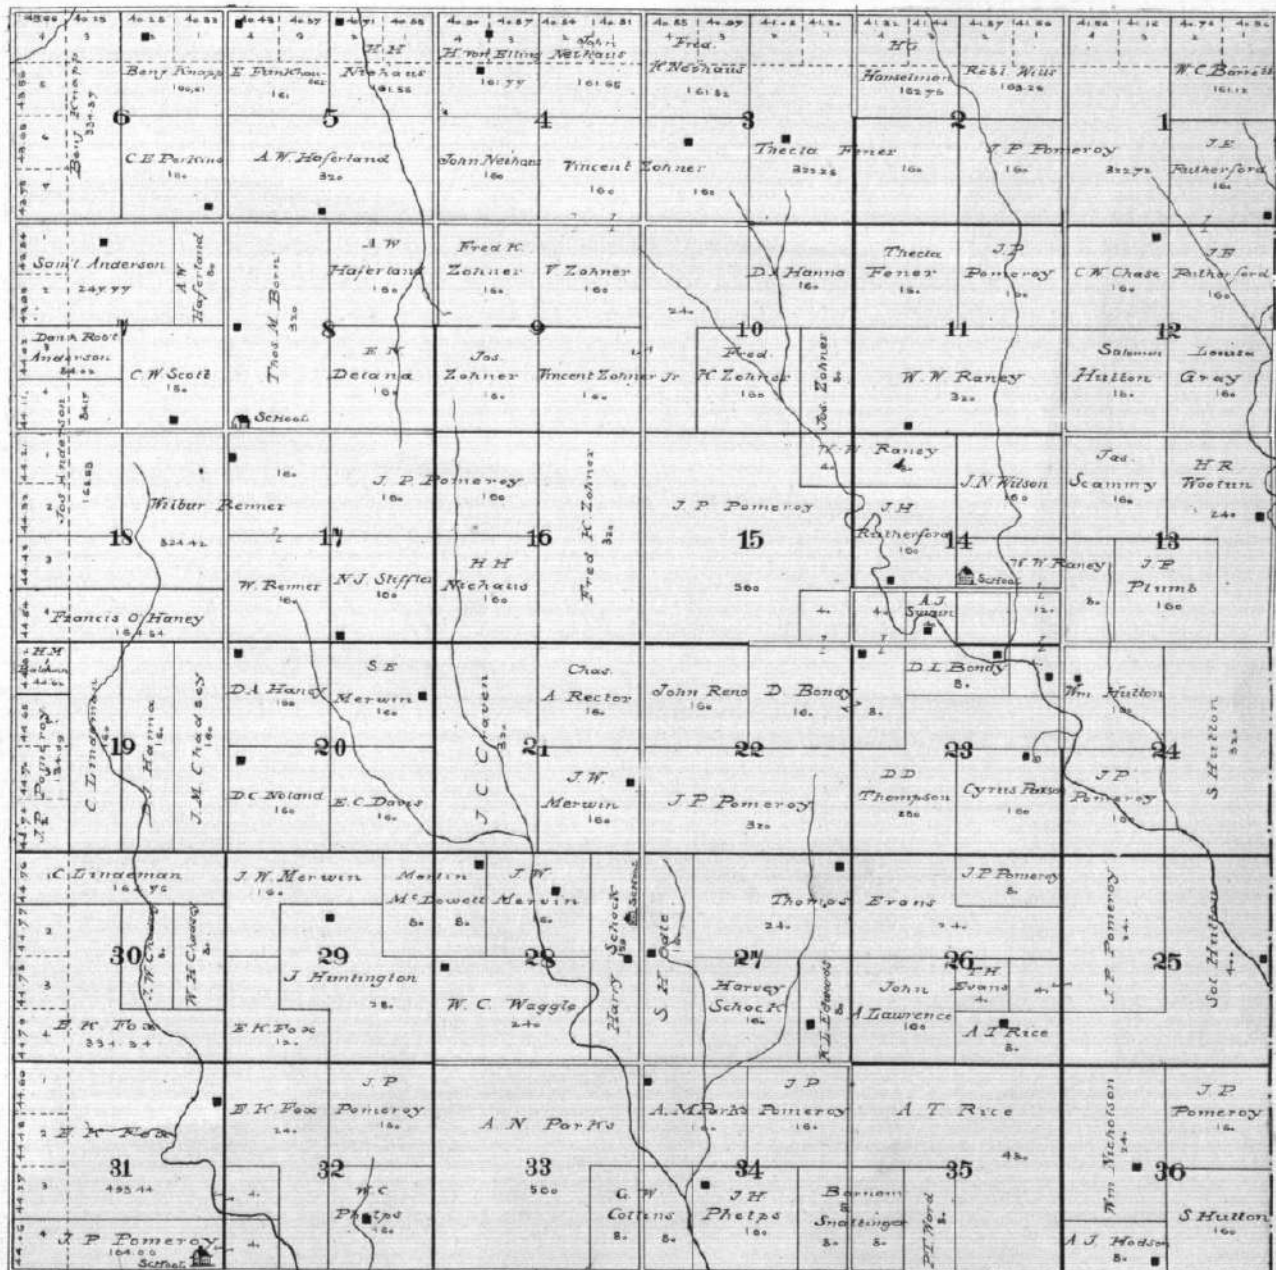

 OF THE 6TH P. M.

TOWNSHIP 7 S. RANGE XXIV.

 OF THE 6TH P. M.

MAP OF
TOWNSHIP 7 S. RANGE XXV W.
Scale 2 inches = 1 mile
OF THE 6TH P. M.

TOWNSHIP 8 S. RANGE XXII W.

Scale, 1 inch to 1 mile

OF THE 6TH P. M.

MAP OF
TOWNSHIP 8 S. RANGE XXIII W.
On the 21st day of Dec. 1870.
OF THE 6TH P. M.