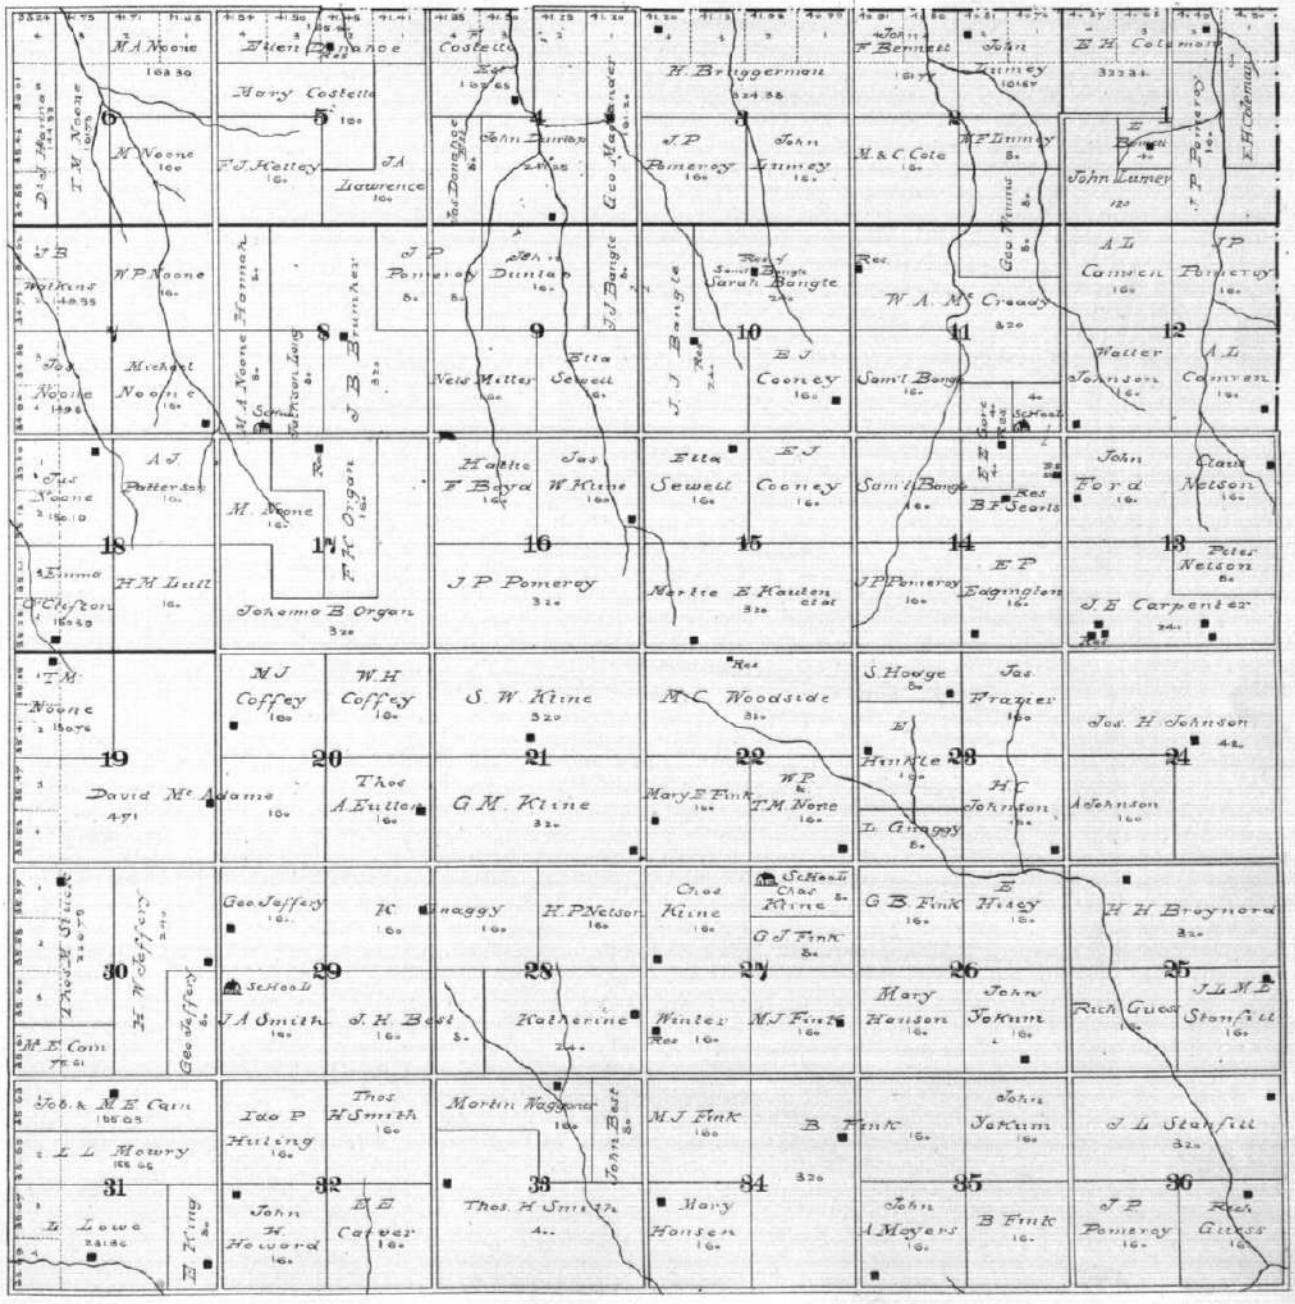

Under License to D.M.

OF THE 6TH P. M.

TOWNSHIP 6S. RANGE XXIV.

 OF THE 6TH P. M.

MAP OF
TOWNSHIP 6 S. RANGE XXV
OF THE 6TH P. M.

MAP OF
TOWNSHIP 7 S. RANGE XXI.
Sec. 36 to Sec. 48
OF THE 6TH P. M.

TOWNSHIP 7 S. RANGE XXII W.

 OF THE 6TH P. M.

TOWNSHIP 7 S. RANGE XXIV.

 OF THE 6TH P. M.

MAP OF
TOWNSHIP 7 S. RANGE XXV W.
Scale 2 inches = 1 mile
OF THE 6TH P. M.

TOWNSHIP 8 S. RANGE XXII W.

Scale, 1 inch to 1 mile

OF THE 6TH P. M.

MAP OF
TOWNSHIP 8 S. RANGE XXIII W.
On the 21st day of Dec. 1870.
OF THE 6TH P. M.

MAP OF
TOWNSHIP 9 S. RANGE XXIII W.
 OF THE 6TH P. M.

MAP OF

TOWNSHIP 9 S. RANGE XXIII W.

 OF THE 6TH P. M.

MAP OF
TOWNSHIP 9 S. RANGE XXIV W.
 OF THE 6TH P. M.

TOWNSHIP 9 S. RANGE XXV W.

 OF THE 6TH R. M.

MAP OF
TOWNSHIP 10 S. RANGE XXI W.
Under the 2nd Meridian
OF THE 6TH P. M.