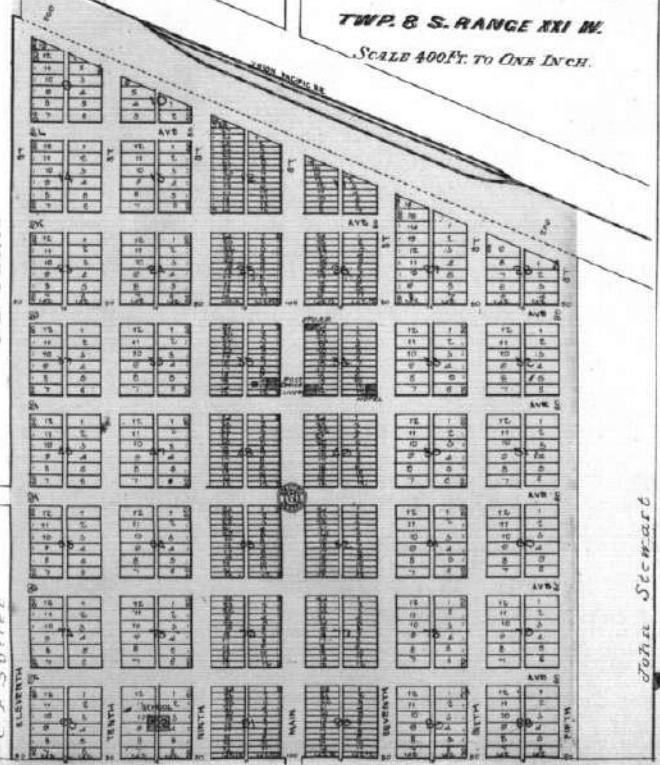

MAP OF
TOWNSHIPS 10S. RANGE XXIIW.
Sales District 131st
OF THE 6TH P. M.

MAP OF
TOWNSHIP 10 S. RANGE XXIII W.
Scale 1 inch = 36.30 feet

OF THE 6TH P. M.

TOWNSHIP 10 S. RANGE XXIV W.

 OF THE 6TH P. M.

MAP OF

TOWNSHIP 10 S. RANGE XXV W.

Date: December 1876

OF THE 6TH P. M.

NICODEMUS

TOWNSHIP 8 SOUTH RANGE XXI W.
Scale 400 Ft. to One Inch.

J. F. Pomeroy 80 H. F. Langworth 240
C. F. Sutter

BOGUE

TWP. 8 S. RANGE XXI W.
SCALE 400 FT. TO ONE INCH.

MORLAND

TWP 8 SOUTH OF RANGE XIV WEST
Scale 400 Feet to One Inch.

of H. Beachamp

W. C. Miner 120

MAP OF
TOWNSHIP 6 S. RANGE XXI.
 OF THE 6TH P. M.

MAP OF
TOWNSHIP 8 S. RANGE XXI W.
State of Indiana
OF THE 6TH P. M.