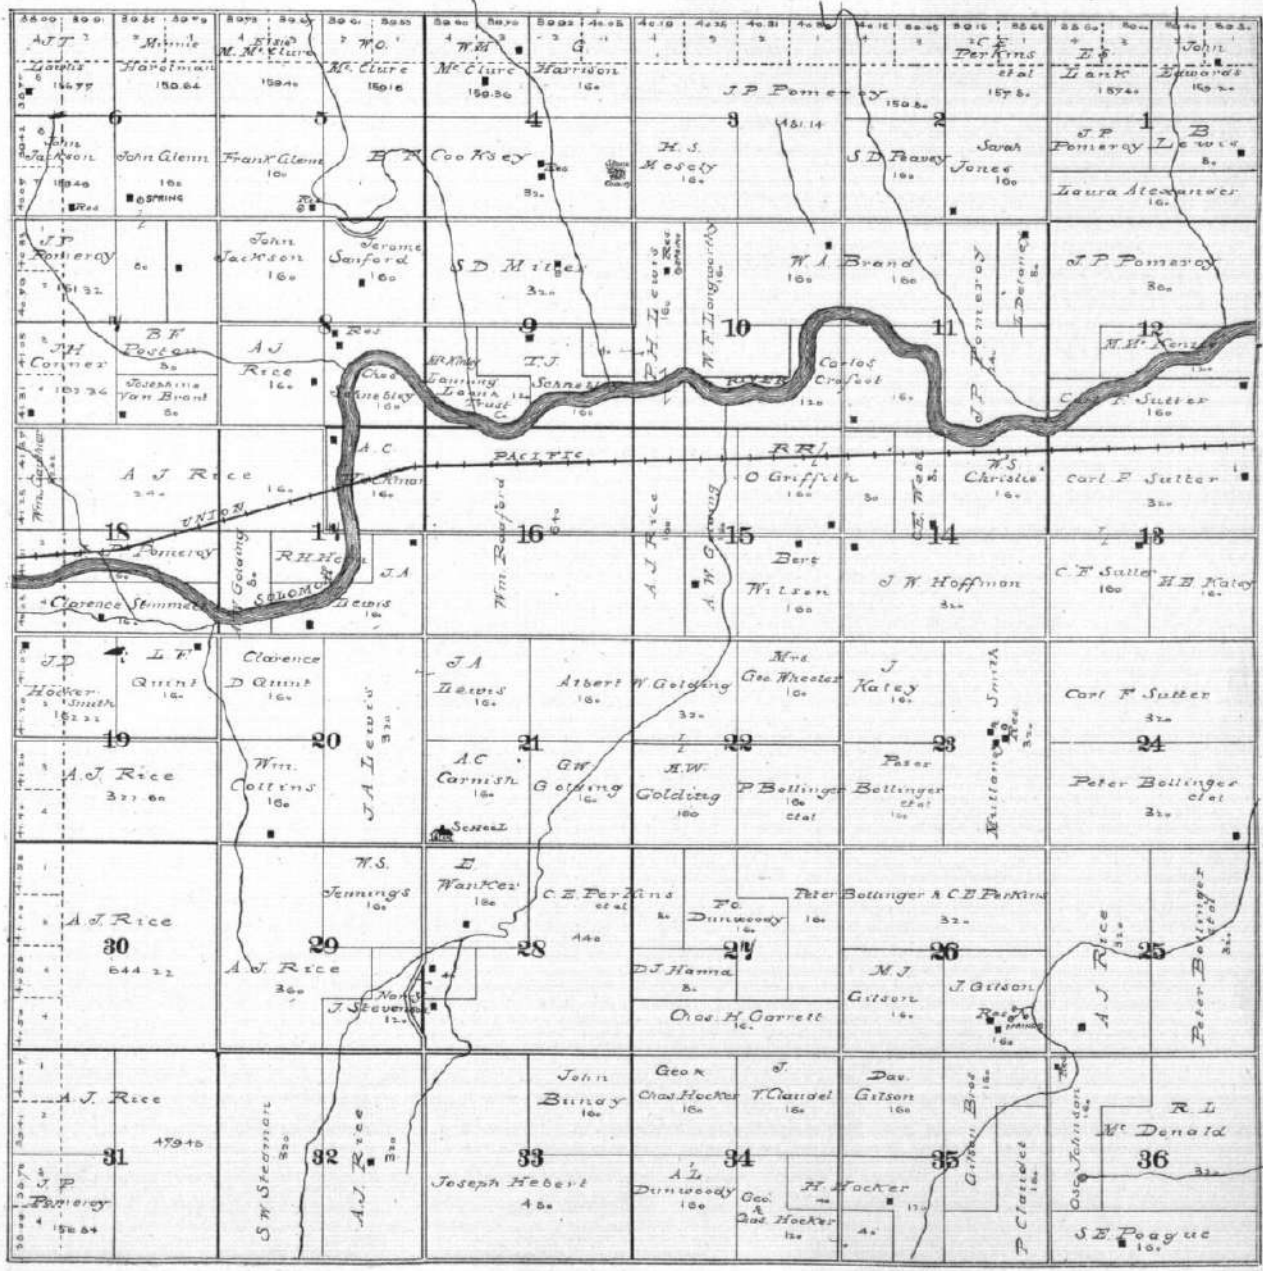

 OF THE 6TH P. M.

TOWNSHIP 7 S. RANGE XXIV.

 OF THE 6TH P. M.

MAP OF
TOWNSHIP 7 S. RANGE XXV W.
Scale 2 inches = 1 mile
OF THE 6TH P. M.

TOWNSHIP 8 S. RANGE XXII W.

Scale, 1 inch to 1 mile

OF THE 6TH P. M.

MAP OF
TOWNSHIP 8 S. RANGE XXIII W.
On the 21st day of Dec. 1870.
OF THE 6TH P. M.