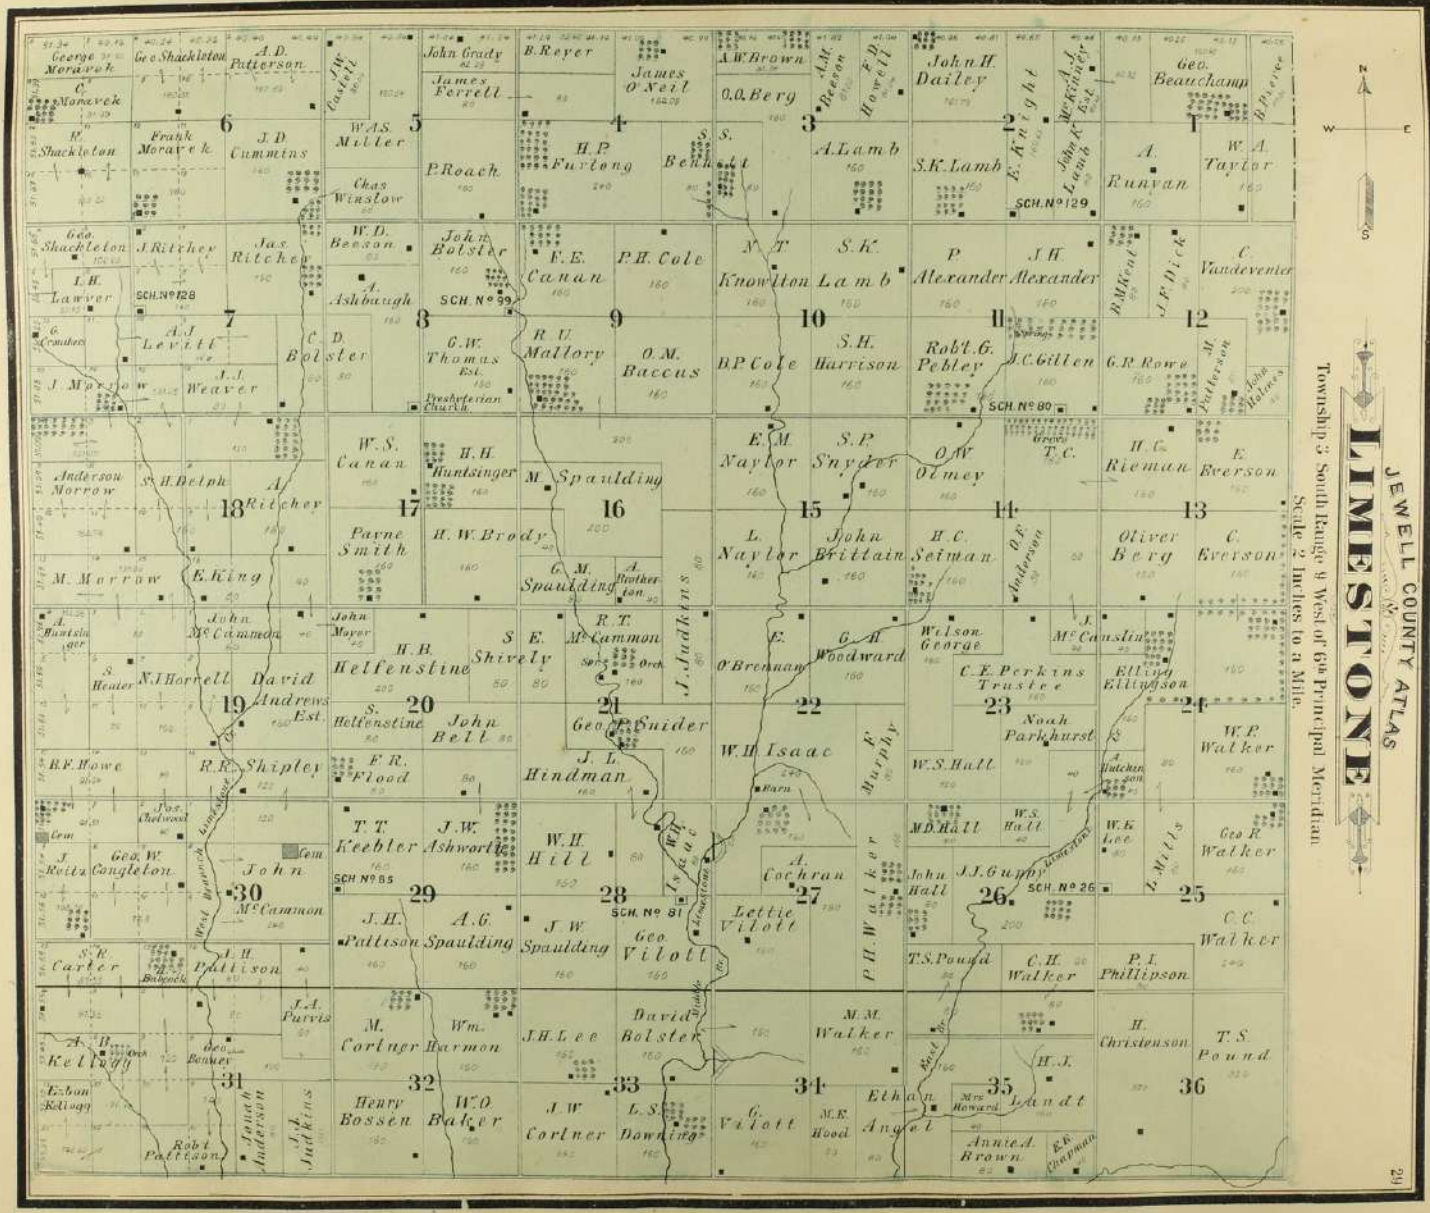

JEWELL COUNTY ATLAS

RICHLAND

Township 2 South Range 7 West of 6th Principal Meridian
Scale 2 Inches to a Mile.

JEWELL COUNTY ATLAS

SINCLAIR

Township 2 South Range 6 West of 6th Principal Meridian
Scale 2 Inches to a Mile.

JEWELL COUNTY ATLAS

EZBON

Township 3 South Range 10 West of 6th Principal Meridian
Scale 2 Inches to a Mile.

Township 3 South Range 9 West of 6th Principal Meridian
Scale 2 Inches to a Mile

JEWELL COUNTY ATLAS
LIMESTONE

JEWELL COUNTY ATLAS

BROWN'S CREEK

Township 5 South Range 8 West of 6th Principal Meridian
Scale 2 Inches to a Mile.

JEWELL COUNTY ATLAS

PRAIRIE

Township 5 South Range 7 West of 6th Principal Meridian
Scale 2 Inches to a Mile.