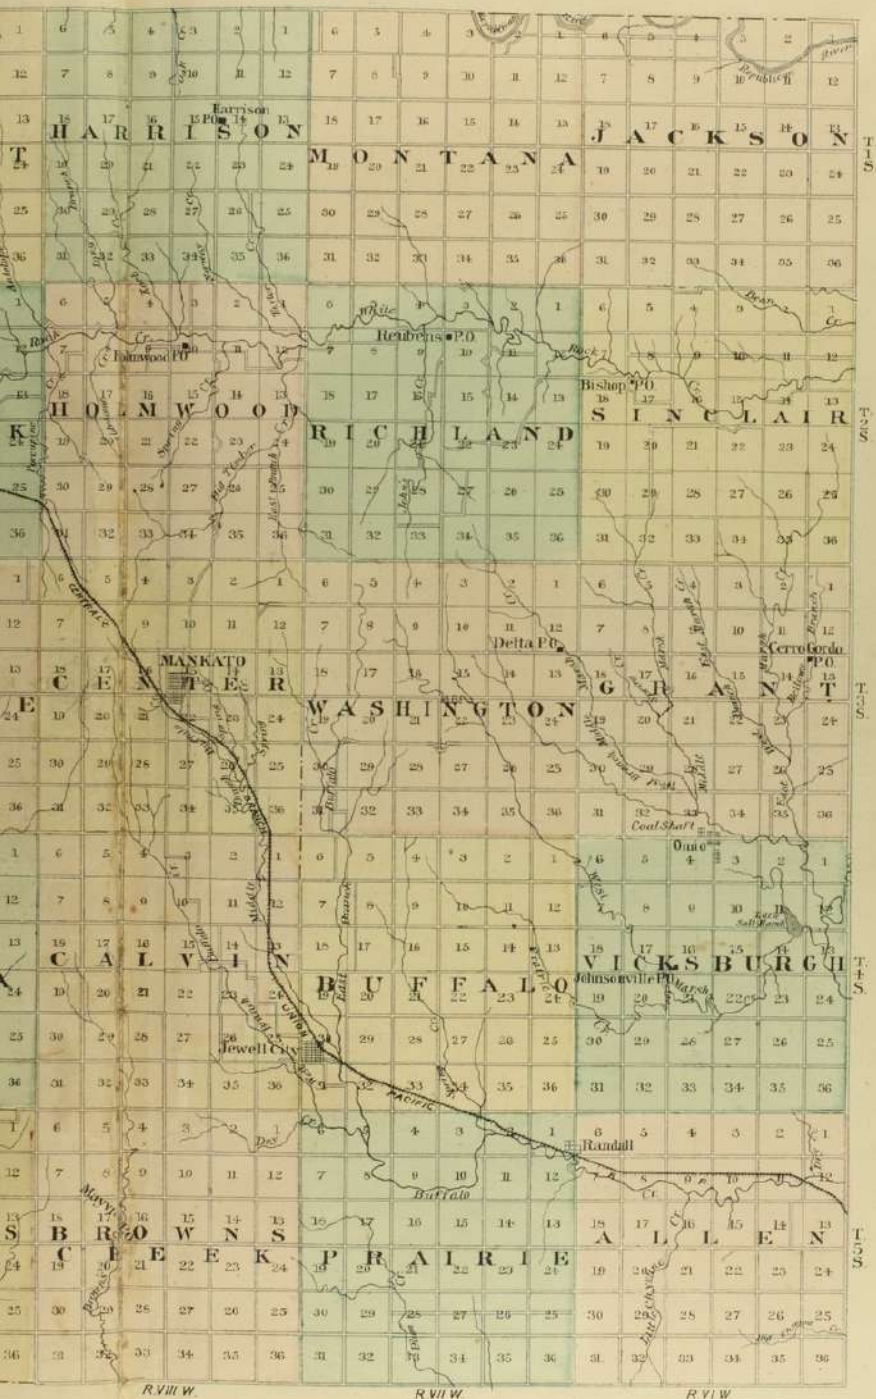

OUTLINE MAP OF

JEWELL COUNTY

KANSAS.

JEWELL COUNTY ATLAS

HIGHLAND

Township 1 South Range 10 West of 6th Principal Meridian
Scale 2 Inches to a Mile.

Township 1 South Range 9 West of 6th Principal Meridian
Scale 2 Inches to a Mile

JEWELL COUNTY ATLAS
WAINWRIGHT

JEWELL COUNTY ATLAS

MONTANA

Township 1 South Range 7 West of 6th Principal Meridian
Scale 2 Inches to a Mile.

JEWELL COUNTY ATLAS

WHITE MOUND

Township 2 South Range 10 West of 6th Principal Meridian
Scale 2 Inches to a Mile.