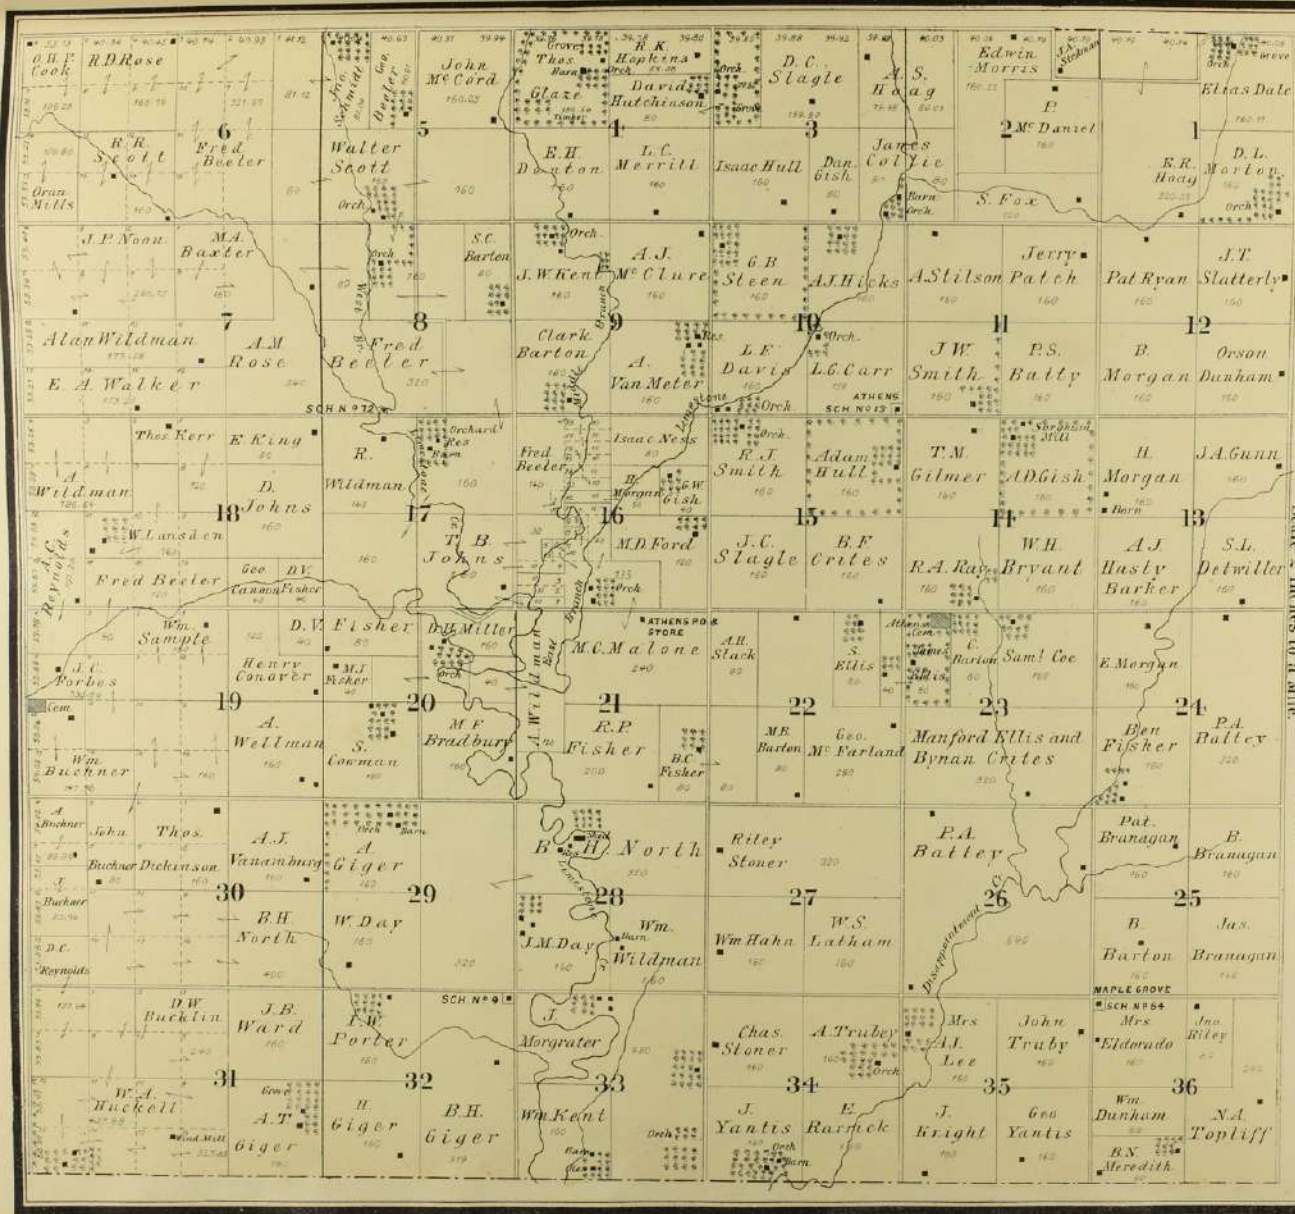

Township 5 South Range 9 West of 6th Principal Meridian
Scale 2 inches to a mile

ATHENS
JEWELL COUNTY ATLAS