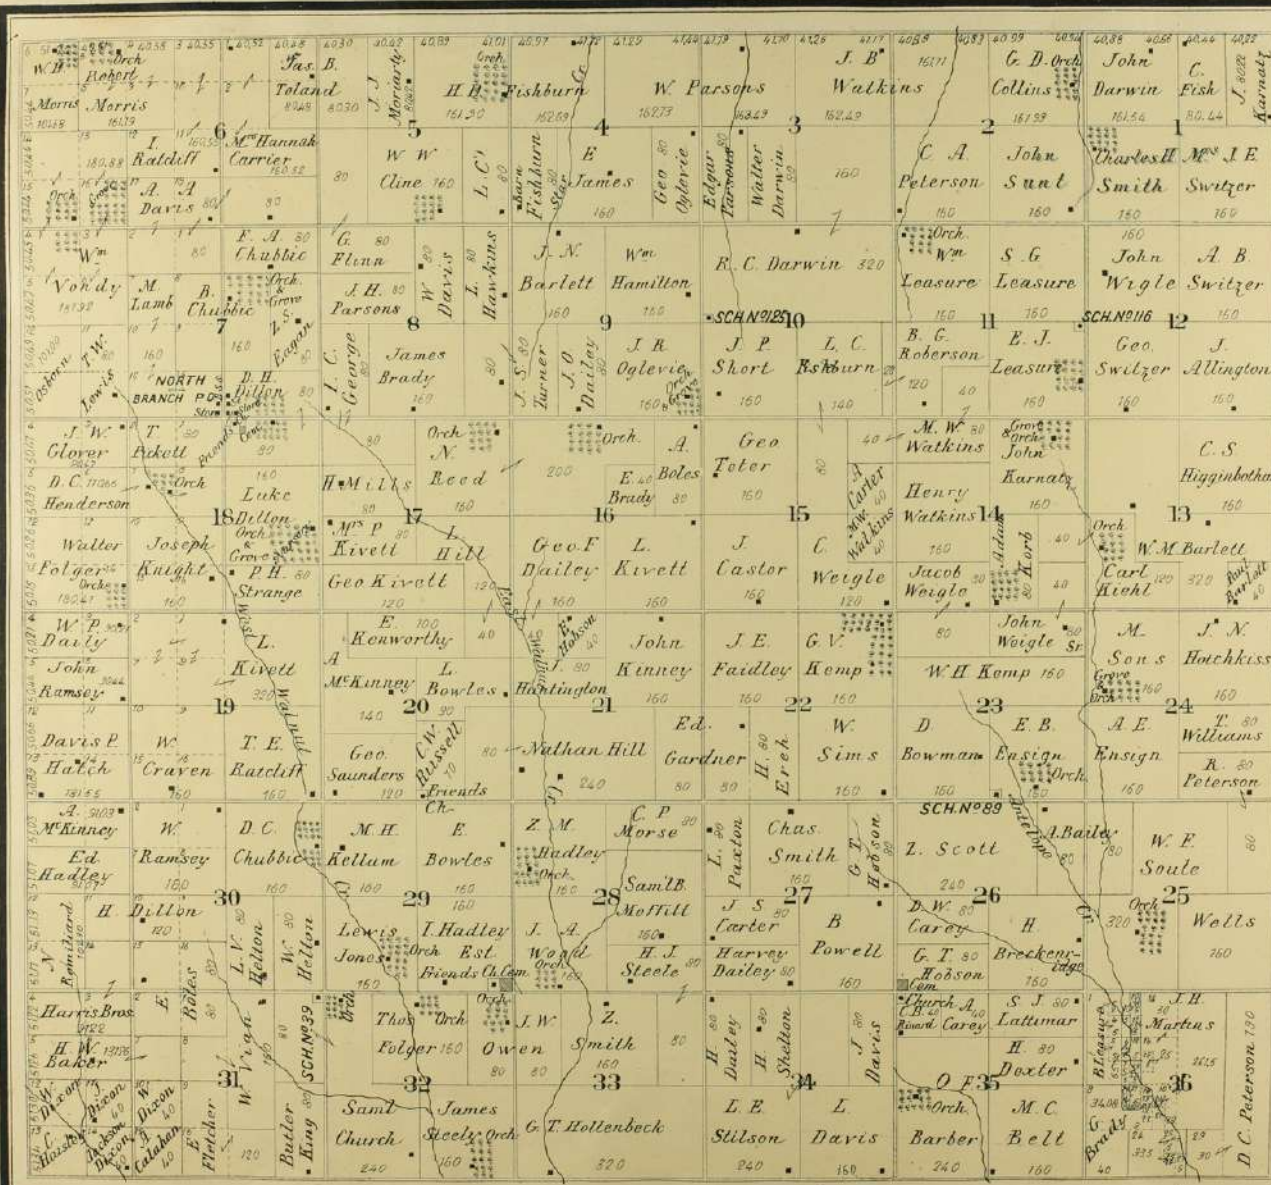

OUTLINE MAP OF

JEWELL COUNTY

KANSAS.

JEWELL COUNTY ATLAS

HIGHLAND

Township 1 South Range 10 West of 6th Principal Meridian
Scale 2 Inches to a Mile.

Township 1 South Range 9 West of 6th Principal Meridian
Scale 2 Inches to a Mile

JEWELL COUNTY ATLAS
WAINWRIGHT

JEWELL COUNTY ATLAS

MONTANA

Township 1 South Range 7 West of 6th Principal Meridian
Scale 2 Inches to a Mile.

JEWELL COUNTY ATLAS

WHITE MOUND

Township 2 South Range 10 West of 6th Principal Meridian
Scale 2 Inches to a Mile.

JEWELL COUNTY ATLAS

BROWN'S CREEK

Township 5 South Range 8 West of 6th Principal Meridian
Scale 2 Inches to a Mile.

JEWELL COUNTY ATLAS

PRAIRIE

Township 5 South Range 7 West of 6th Principal Meridian
Scale 2 Inches to a Mile.

JEWELL COUNTY ATLAS

ALLEN

Township 5 South Range 6 West of 6th Principal Meridian
Scale 2 Inches to a Mile.

MANKATO.

CENTER TOWNSHIP.

BURROAK

BURR OAK TOWNSHIP.

IONIA