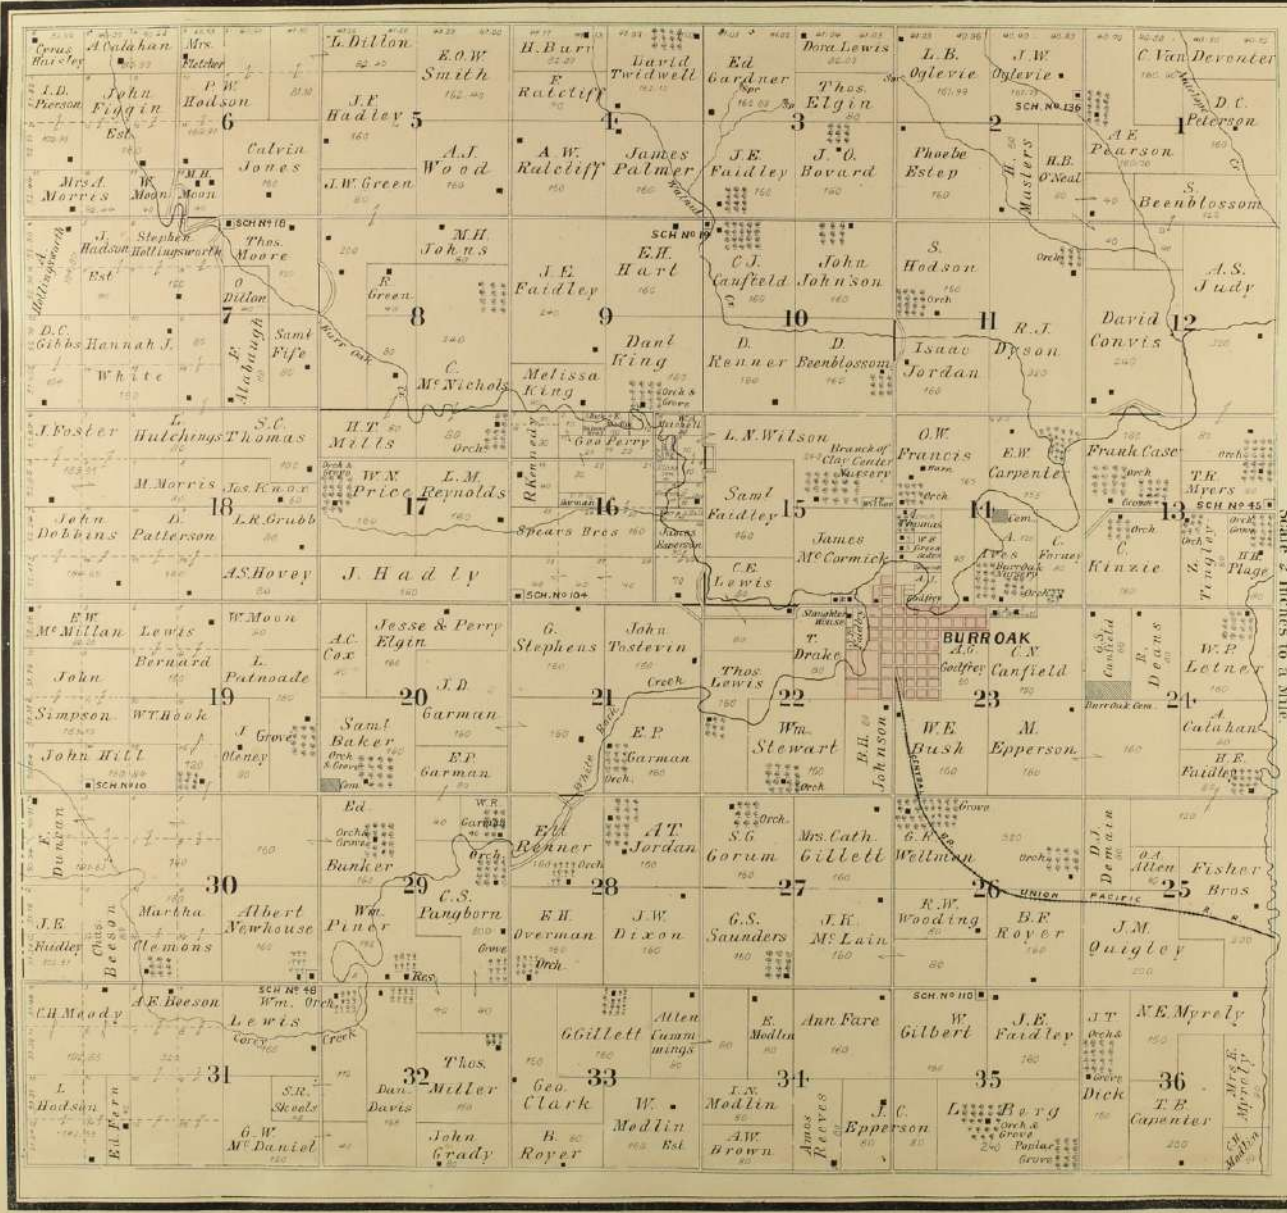

JEWELL COUNTY ATLAS
WAINWRIGHT

JEWELL COUNTY ATLAS

MONTANA

Township 1 South Range 7 West of 6th Principal Meridian
Scale 2 Inches to a Mile.

JEWELL COUNTY ATLAS

WHITE MOUND

Township 2 South Range 10 West of 6th Principal Meridian
Scale 2 Inches to a Mile.

JEWELL COUNTY ATLAS
BURROAK
TOWNSHIP 2 SOUTH RANGE 9 WEST OF 6TH PRINCIPAL MERIDIAN
Scale 2 Inches to a Mile

JEWELL COUNTY ATLAS

HOLMWOOD

Township 2 South Range 8 West of 6th Principal Meridian

Scale 2 Inches to a Mile.

JEWELL COUNTY ATLAS

RICHLAND

Township 2 South Range 7 West of 6th Principal Meridian
Scale 2 Inches to a Mile.

JEWELL COUNTY ATLAS

SINCLAIR

Township 2 South Range 6 West of 6th Principal Meridian
Scale 2 Inches to a Mile.

JEWELL COUNTY ATLAS

BROWN'S CREEK

Township 5 South Range 8 West of 6th Principal Meridian
Scale 2 Inches to a Mile.

JEWELL COUNTY ATLAS

PRAIRIE

Township 5 South Range 7 West of 6th Principal Meridian
Scale 2 Inches to a Mile.