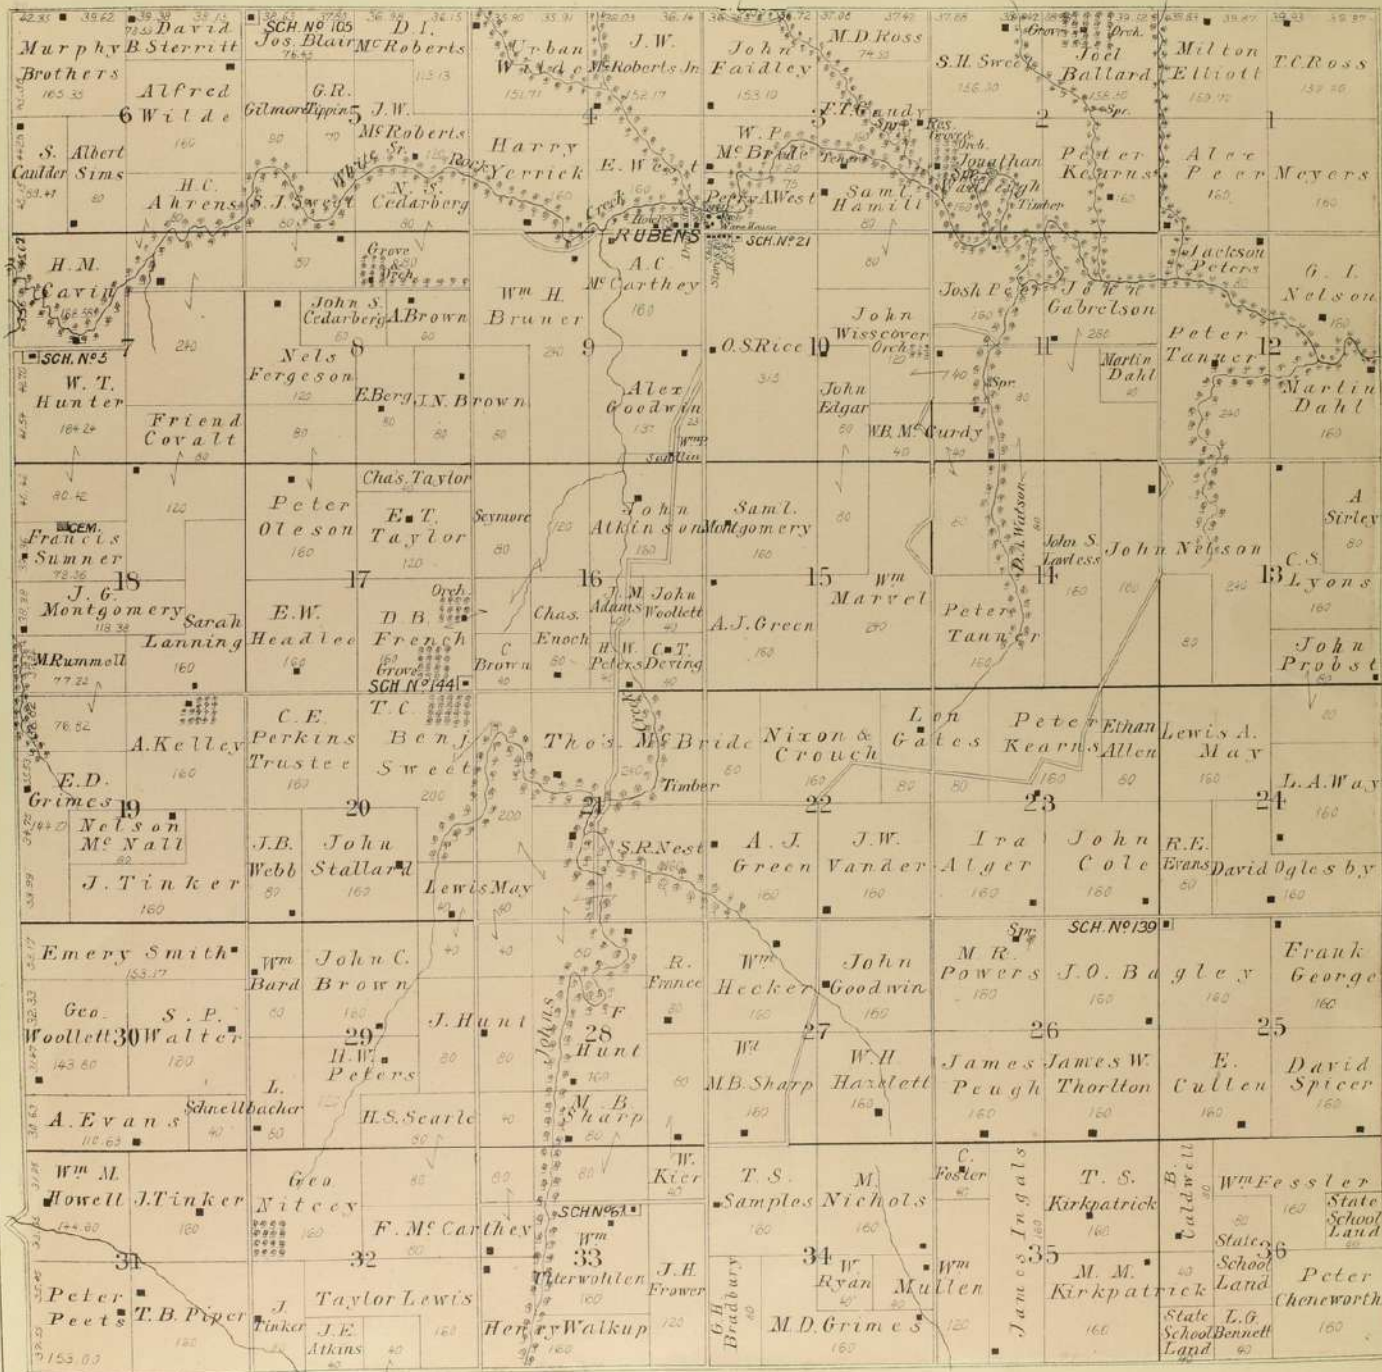

JEWELL COUNTY ATLAS
WAINWRIGHT

JEWELL COUNTY ATLAS

MONTANA

Township 1 South Range 7 West of 6th Principal Meridian
Scale 2 Inches to a Mile.

JEWELL COUNTY ATLAS

WHITE MOUND

Township 2 South Range 10 West of 6th Principal Meridian
Scale 2 Inches to a Mile.

JEWELL COUNTY ATLAS
BURROAK
TOWNSHIP 2 SOUTH RANGE 9 WEST OF 6TH PRINCIPAL MERIDIAN
Scale 2 Inches to a Mile

JEWELL COUNTY ATLAS

HOLMWOOD

Township 2 South Range 8 West of 6th Principal Meridian

Scale 2 Inches to a Mile.

JEWELL COUNTY ATLAS

RICHLAND

Township 2 South Range 7 West of 6th Principal Meridian
Scale 2 Inches to a Mile.

JEWELL COUNTY ATLAS

SINCLAIR

Township 2 South Range 6 West of 6th Principal Meridian
Scale 2 Inches to a Mile.

JEWELL COUNTY ATLAS

EZBON

Township 3 South Range 10 West of 6th Principal Meridian
Scale 2 Inches to a Mile.

Township 3 South Range 9 West of 6th Principal Meridian
Scale 2 Inches to a Mile

JEWELL COUNTY ATLAS
LIMESTONE