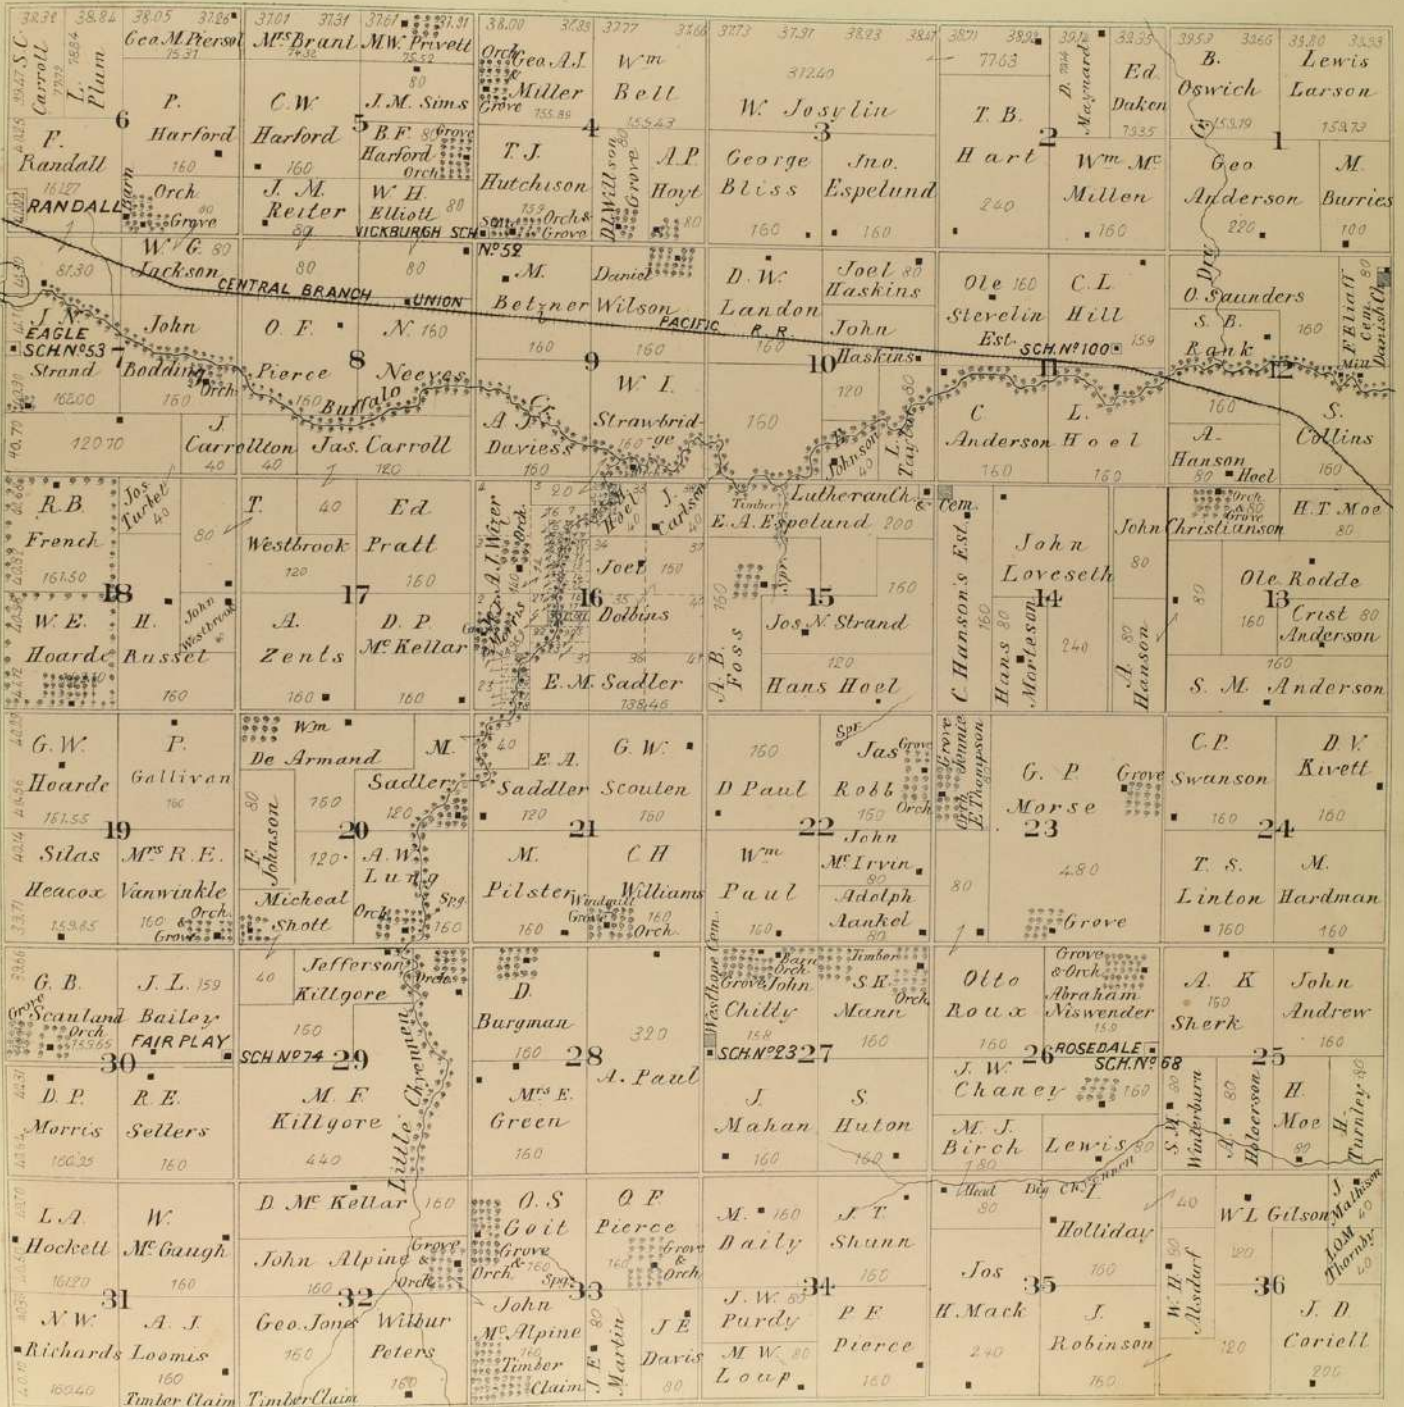

JEWELL COUNTY ATLAS

ALLEN

Township 5 South Range 6 West of 6th Principal Meridian
Scale 2 Inches to a Mile.