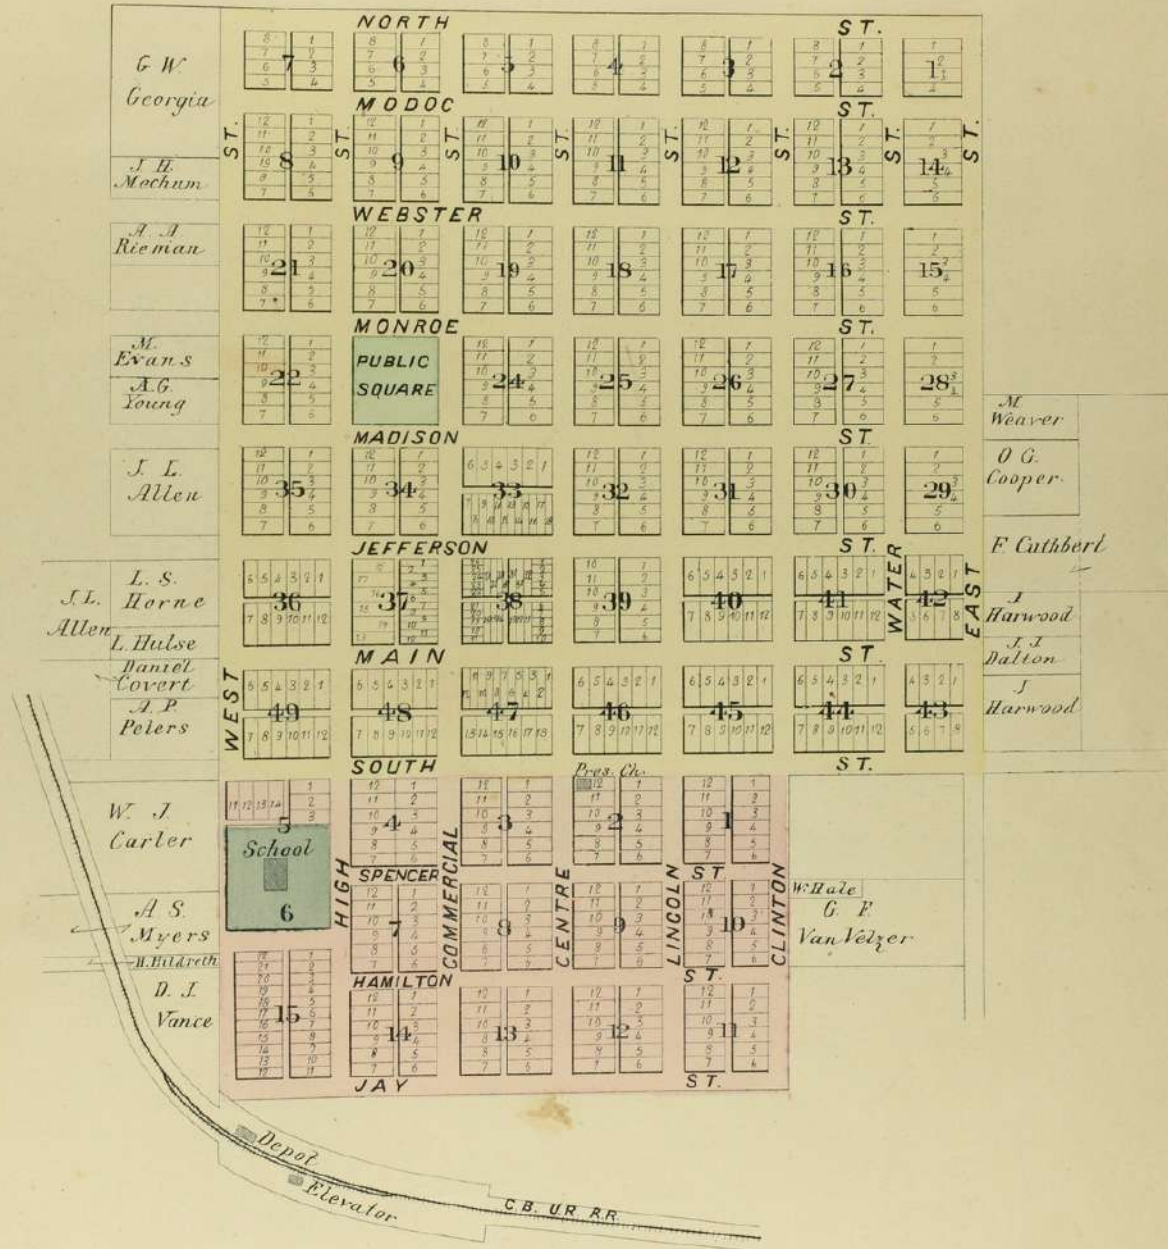

JEWELL COUNTY ATLAS

BROWN'S CREEK

Township 5 South Range 8 West of 6th Principal Meridian
Scale 2 Inches to a Mile.

JEWELL COUNTY ATLAS

PRAIRIE

Township 5 South Range 7 West of 6th Principal Meridian
Scale 2 Inches to a Mile.

JEWELL COUNTY ATLAS

ALLEN

Township 5 South Range 6 West of 6th Principal Meridian
Scale 2 Inches to a Mile.

MANKATO.

CENTER TOWNSHIP.

BURROAK

BURR OAK TOWNSHIP.

IONIA