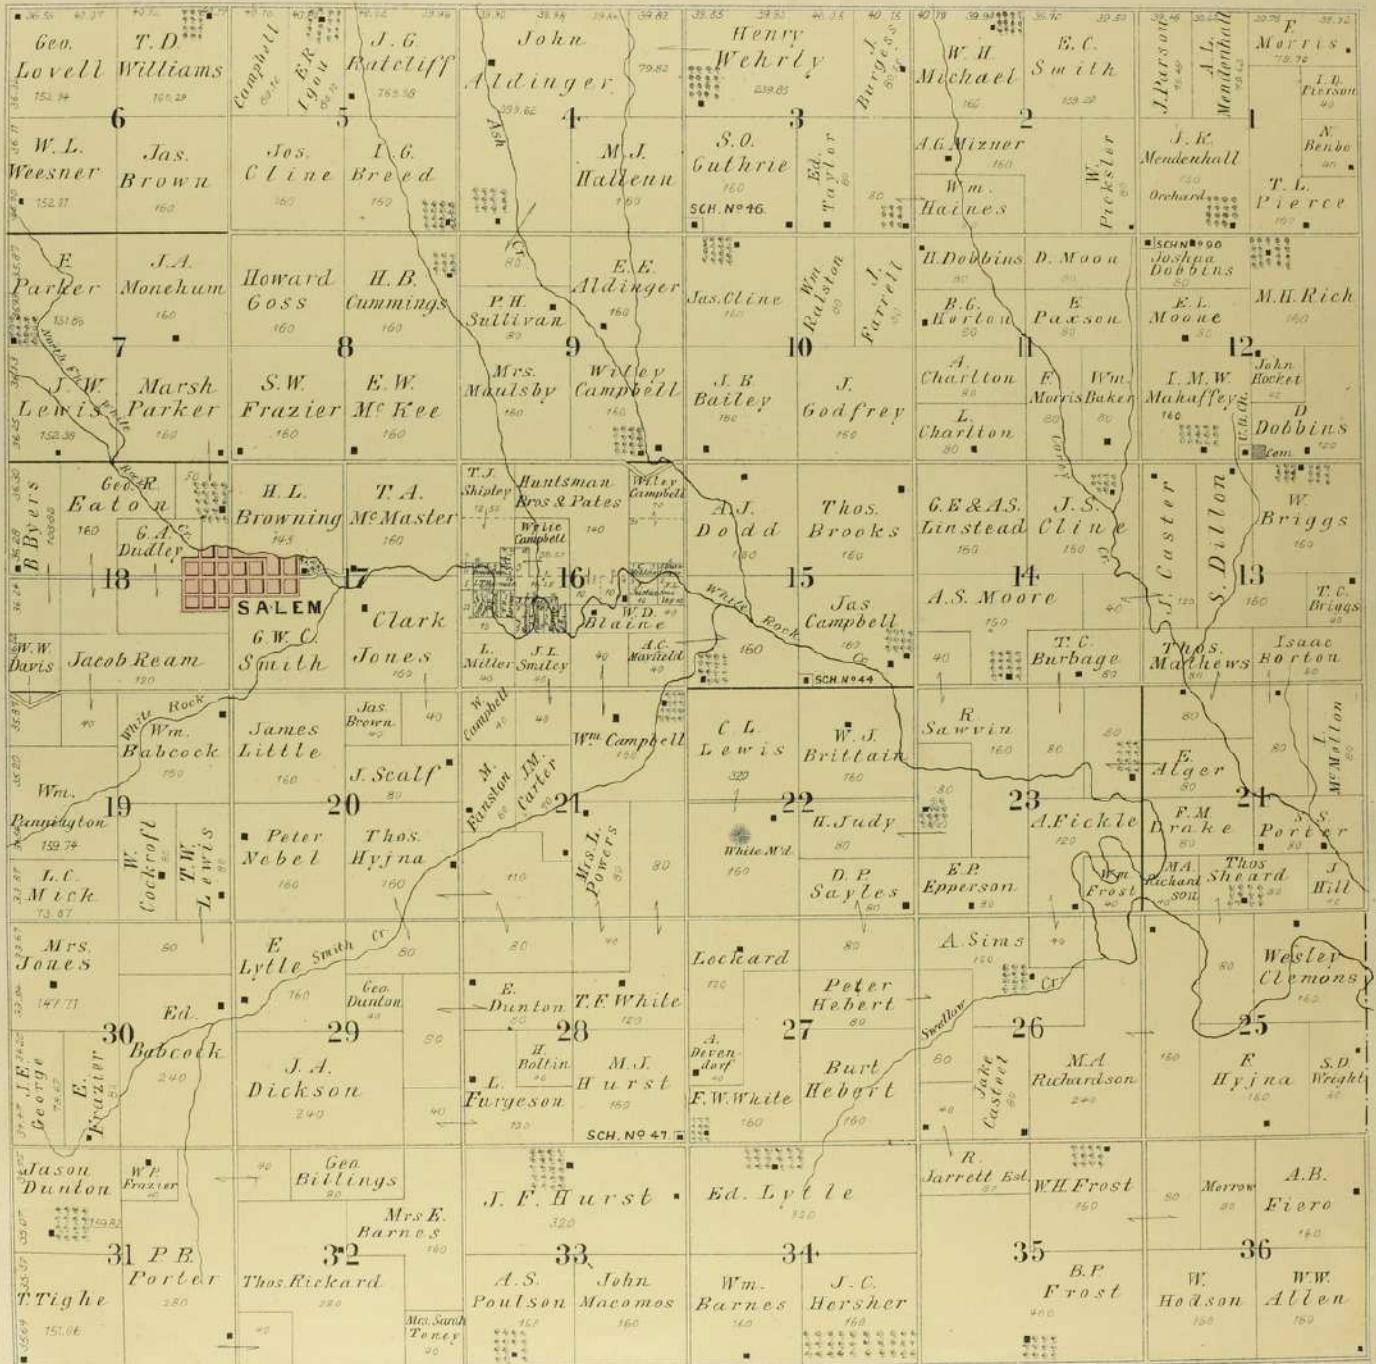

JEWELL COUNTY ATLAS
WAINWRIGHT

JEWELL COUNTY ATLAS

MONTANA

Township 1 South Range 7 West of 6th Principal Meridian
Scale 2 Inches to a Mile.

JEWELL COUNTY ATLAS

WHITE MOUND

Township 2 South Range 10 West of 6th Principal Meridian
Scale 2 Inches to a Mile.

JEWELL COUNTY ATLAS
BURROAK
TOWNSHIP 2 SOUTH RANGE 9 WEST OF 6TH PRINCIPAL MERIDIAN
Scale 2 Inches to a Mile

JEWELL COUNTY ATLAS

HOLMWOOD

Township 2 South Range 8 West of 6th Principal Meridian

Scale 2 Inches to a Mile.

JEWELL COUNTY ATLAS

RICHLAND

Township 2 South Range 7 West of 6th Principal Meridian
Scale 2 Inches to a Mile.

JEWELL COUNTY ATLAS

SINCLAIR

Township 2 South Range 6 West of 6th Principal Meridian
Scale 2 Inches to a Mile.

JEWELL COUNTY ATLAS

EZBON

Township 3 South Range 10 West of 6th Principal Meridian
Scale 2 Inches to a Mile.

Township 3 South Range 9 West of 6th Principal Meridian
Scale 2 Inches to a Mile

JEWELL COUNTY ATLAS
LIMESTONE