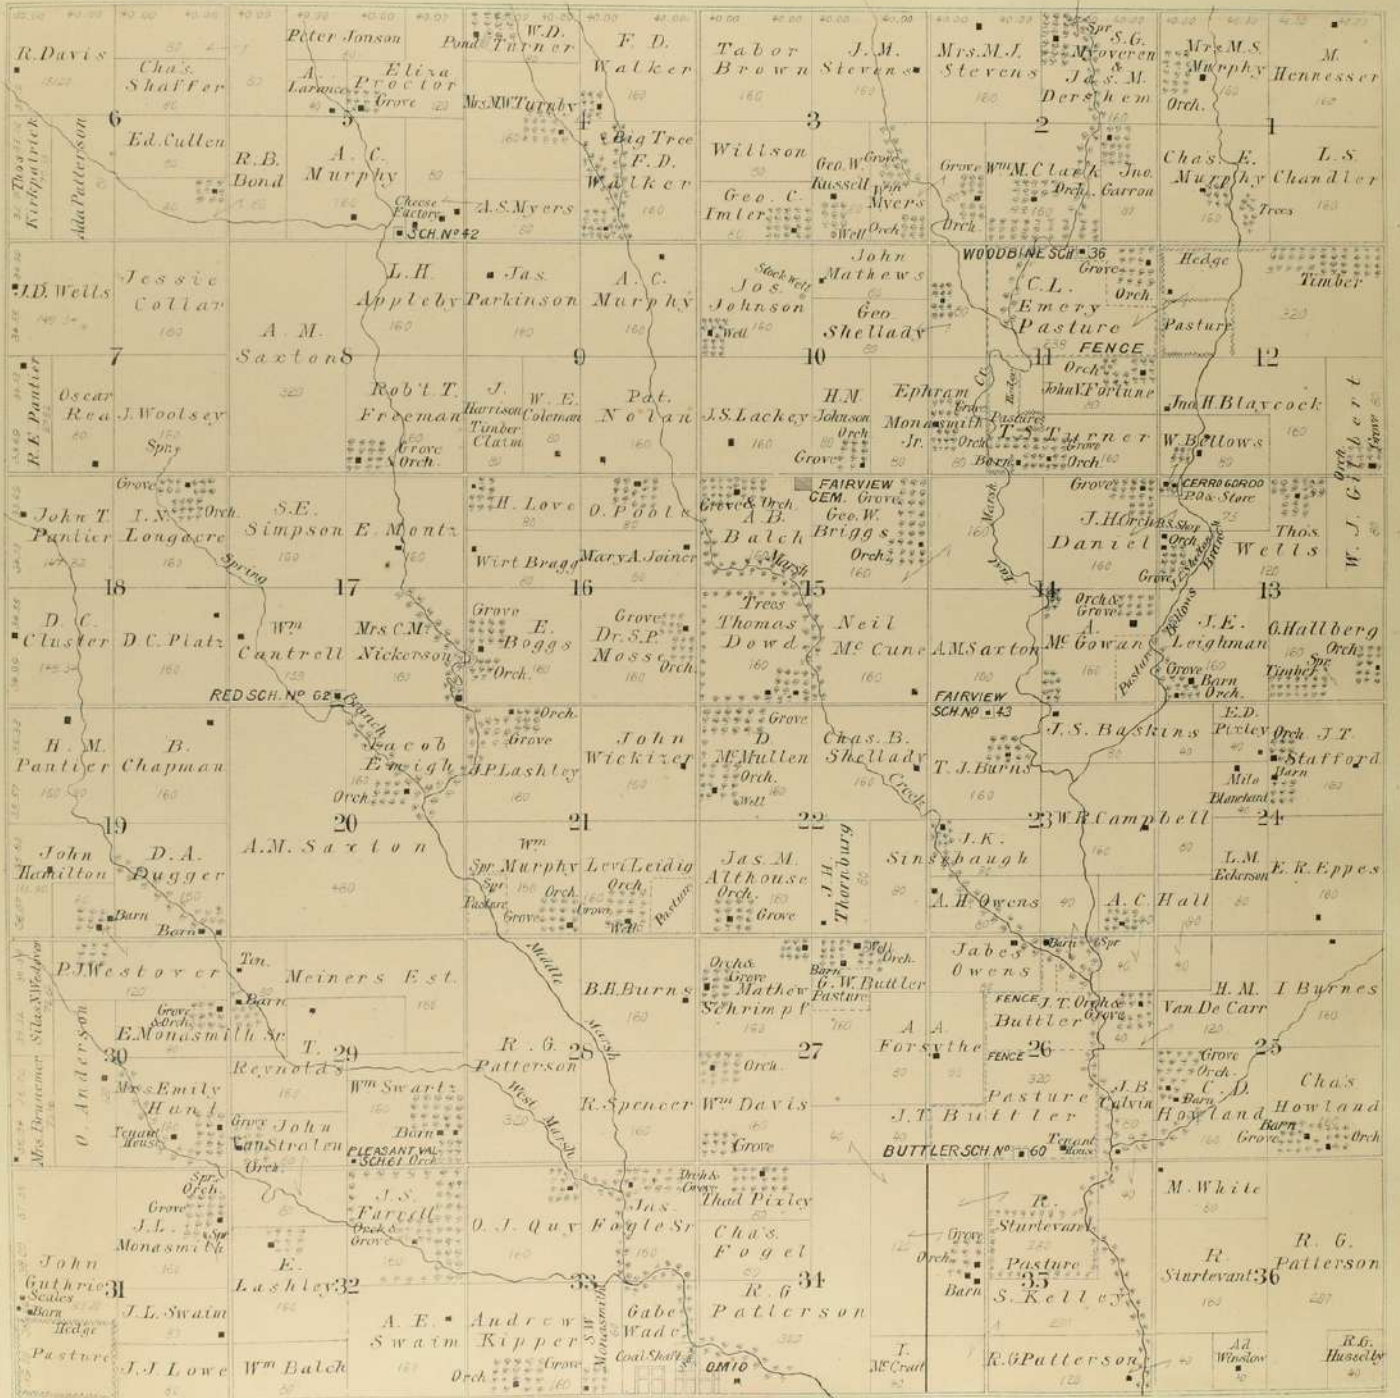

JEWELL COUNTY ATLAS

GRANT

Township 3 South Range 6 West of 6th Principal Meridian
Scale 2 Inches to a Mile.