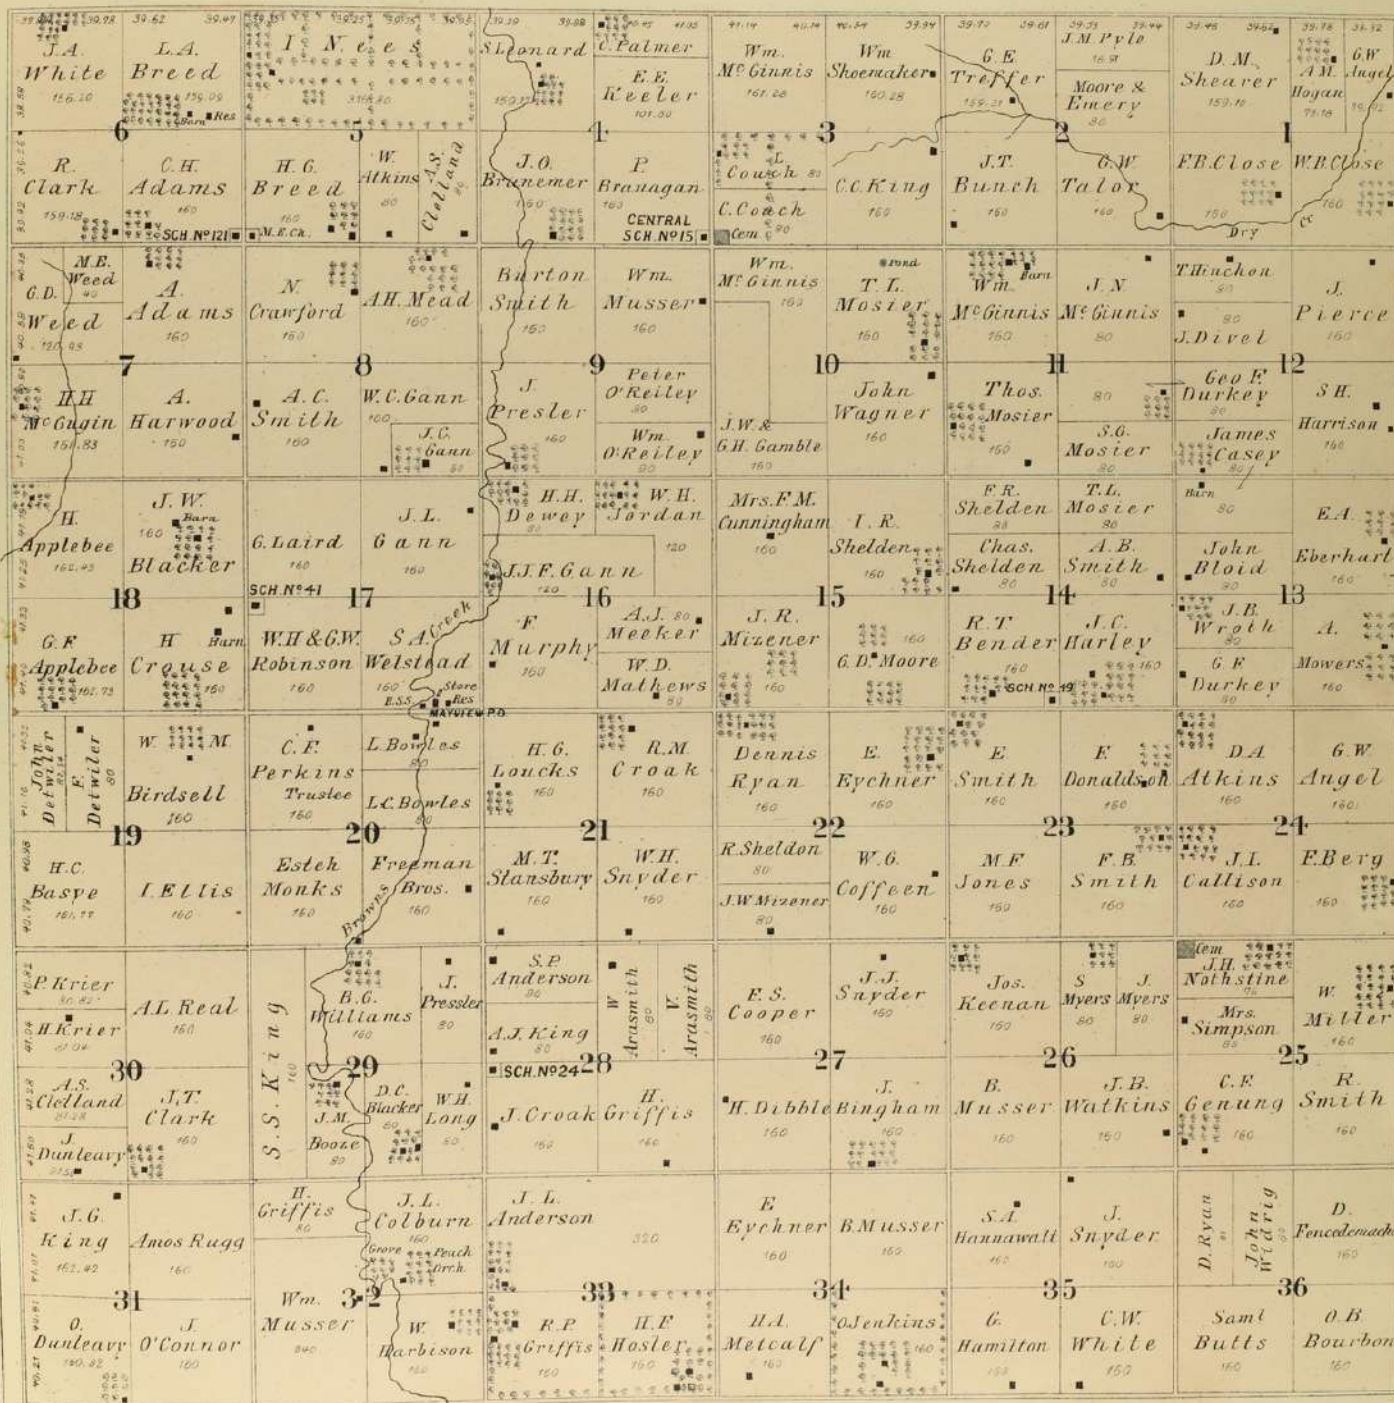

JEWELL COUNTY ATLAS

ERVING

Township 5 South Range 10 West of 6th Principal Meridian
Scale 2 Inches to a Mile.

Township 5 South Range 9 West of 6th Principal Meridian
Scale 2 inches to a mile

ATHENS
JEWELL COUNTY ATLAS

JEWELL COUNTY ATLAS

BROWN'S CREEK

Township 5 South Range 8 West of 6th Principal Meridian
Scale 2 Inches to a Mile.

JEWELL COUNTY ATLAS

PRAIRIE

Township 5 South Range 7 West of 6th Principal Meridian
Scale 2 Inches to a Mile.