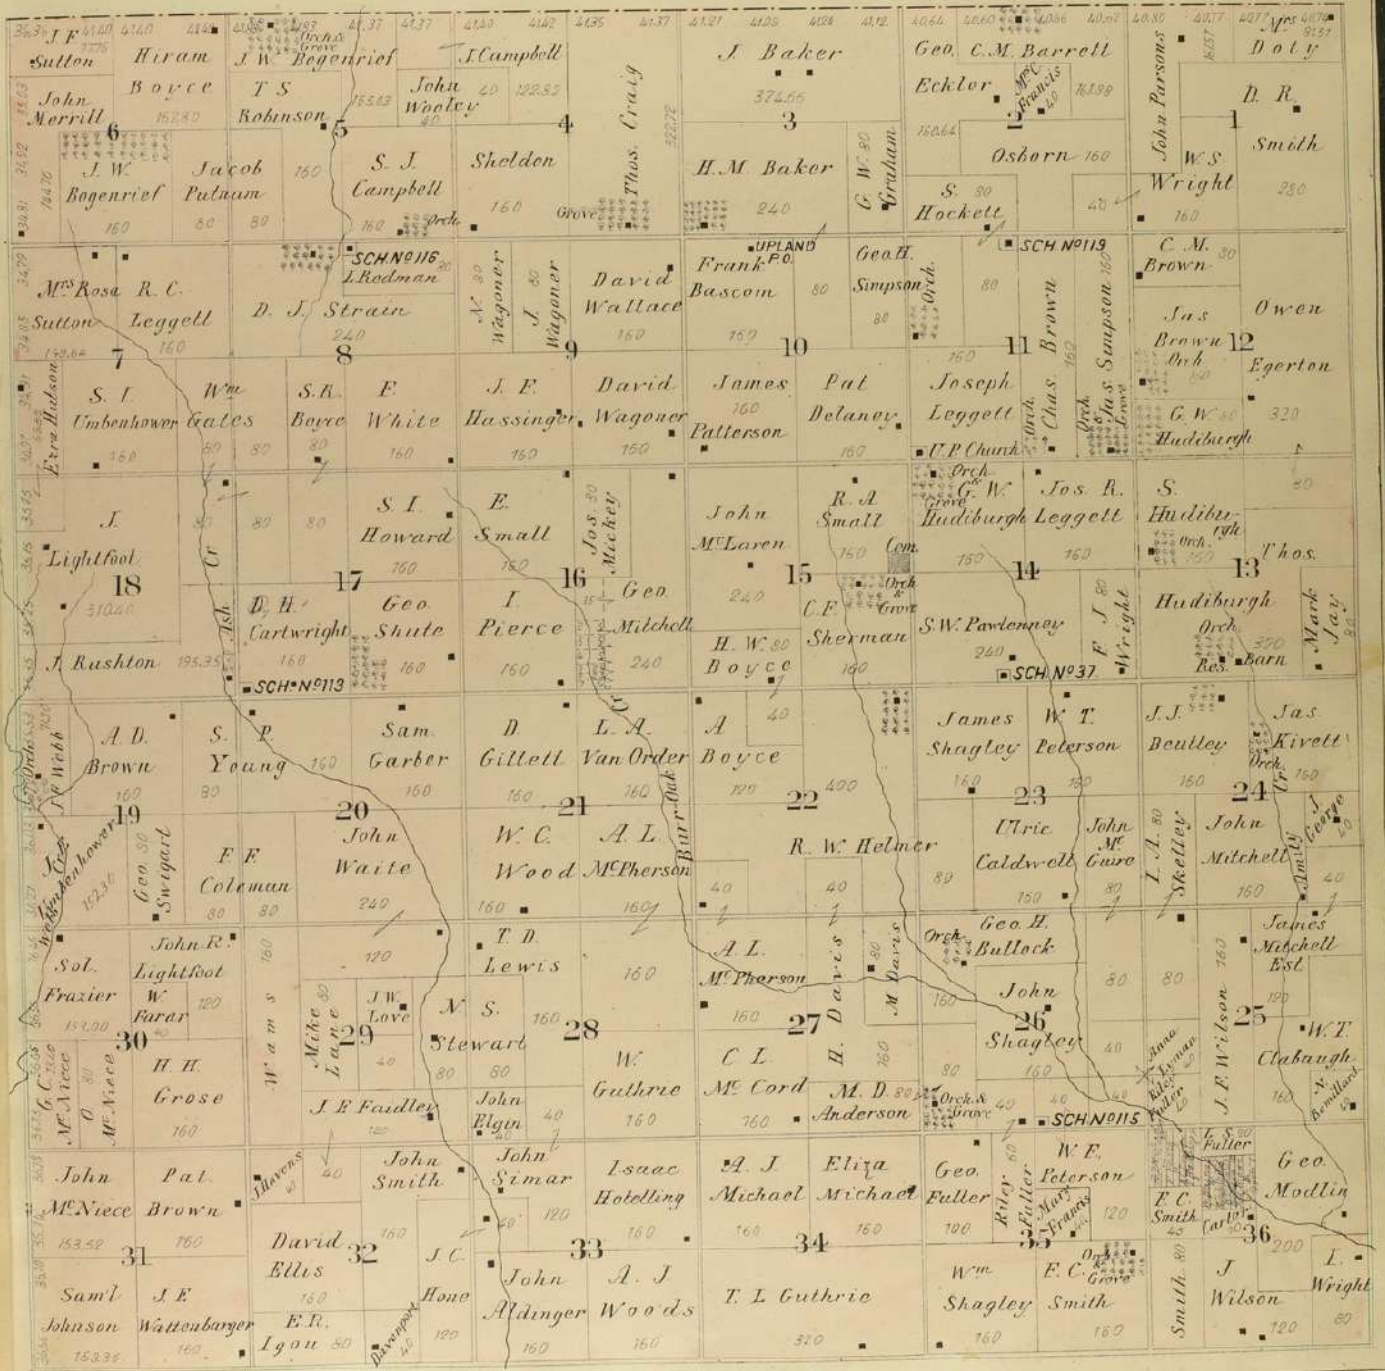

OUTLINE MAP OF

JEWELL COUNTY

KANSAS.

JEWELL COUNTY ATLAS

HIGHLAND

Township 1 South Range 10 West of 6th Principal Meridian
Scale 2 Inches to a Mile.

Township 1 South Range 9 West of 6th Principal Meridian
Scale 2 Inches to a Mile

JEWELL COUNTY ATLAS
WAINWRIGHT

JEWELL COUNTY ATLAS

MONTANA

Township 1 South Range 7 West of 6th Principal Meridian
Scale 2 Inches to a Mile.

JEWELL COUNTY ATLAS

WHITE MOUND

Township 2 South Range 10 West of 6th Principal Meridian
Scale 2 Inches to a Mile.