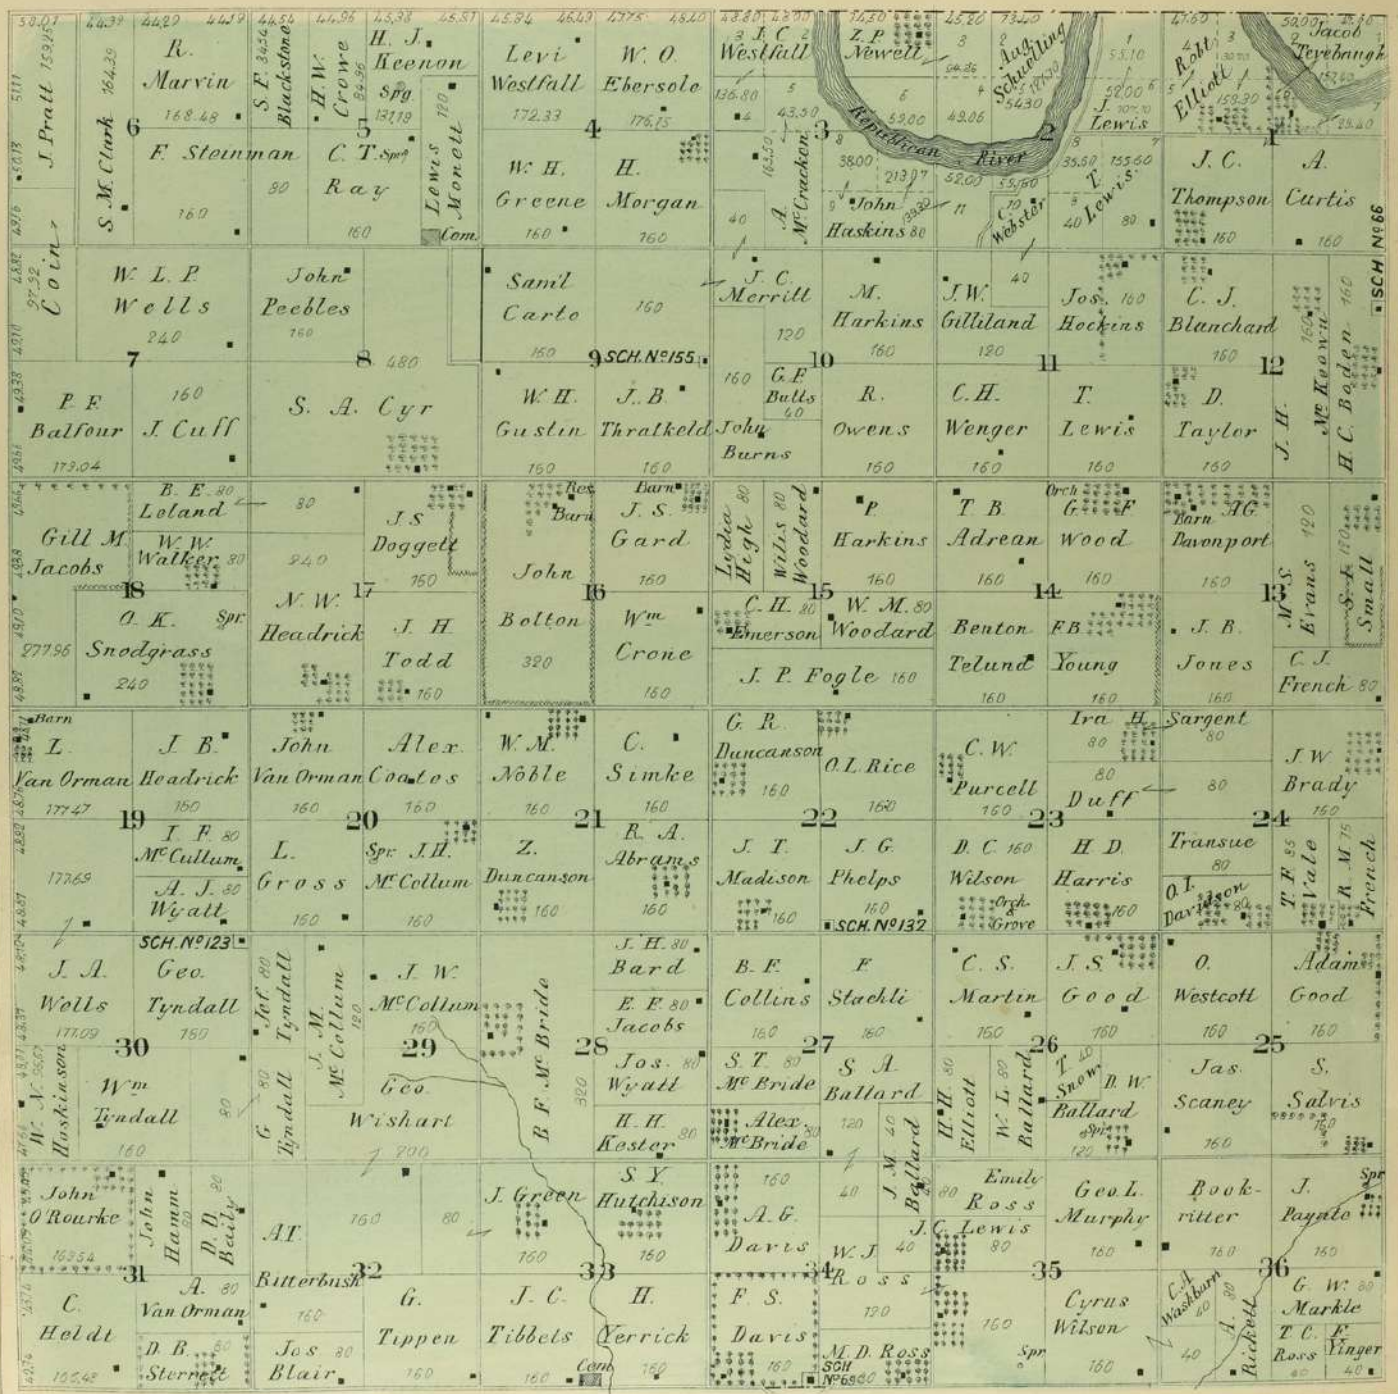

OUTLINE MAP OF

JEWELL COUNTY

KANSAS.

JEWELL COUNTY ATLAS

HIGHLAND

Township 1 South Range 10 West of 6th Principal Meridian
Scale 2 Inches to a Mile.

Township 1 South Range 9 West of 6th Principal Meridian
Scale 2 Inches to a Mile

JEWELL COUNTY ATLAS
WAINWRIGHT

JEWELL COUNTY ATLAS

MONTANA

Township 1 South Range 7 West of 6th Principal Meridian
Scale 2 Inches to a Mile.

JEWELL COUNTY ATLAS

WHITE MOUND

Township 2 South Range 10 West of 6th Principal Meridian
Scale 2 Inches to a Mile.

JEWELL COUNTY ATLAS

RICHLAND

Township 2 South Range 7 West of 6th Principal Meridian
Scale 2 Inches to a Mile.

JEWELL COUNTY ATLAS

SINCLAIR

Township 2 South Range 6 West of 6th Principal Meridian
Scale 2 Inches to a Mile.

JEWELL COUNTY ATLAS

BROWN'S CREEK

Township 5 South Range 8 West of 6th Principal Meridian
Scale 2 Inches to a Mile.

JEWELL COUNTY ATLAS

PRAIRIE

Township 5 South Range 7 West of 6th Principal Meridian
Scale 2 Inches to a Mile.