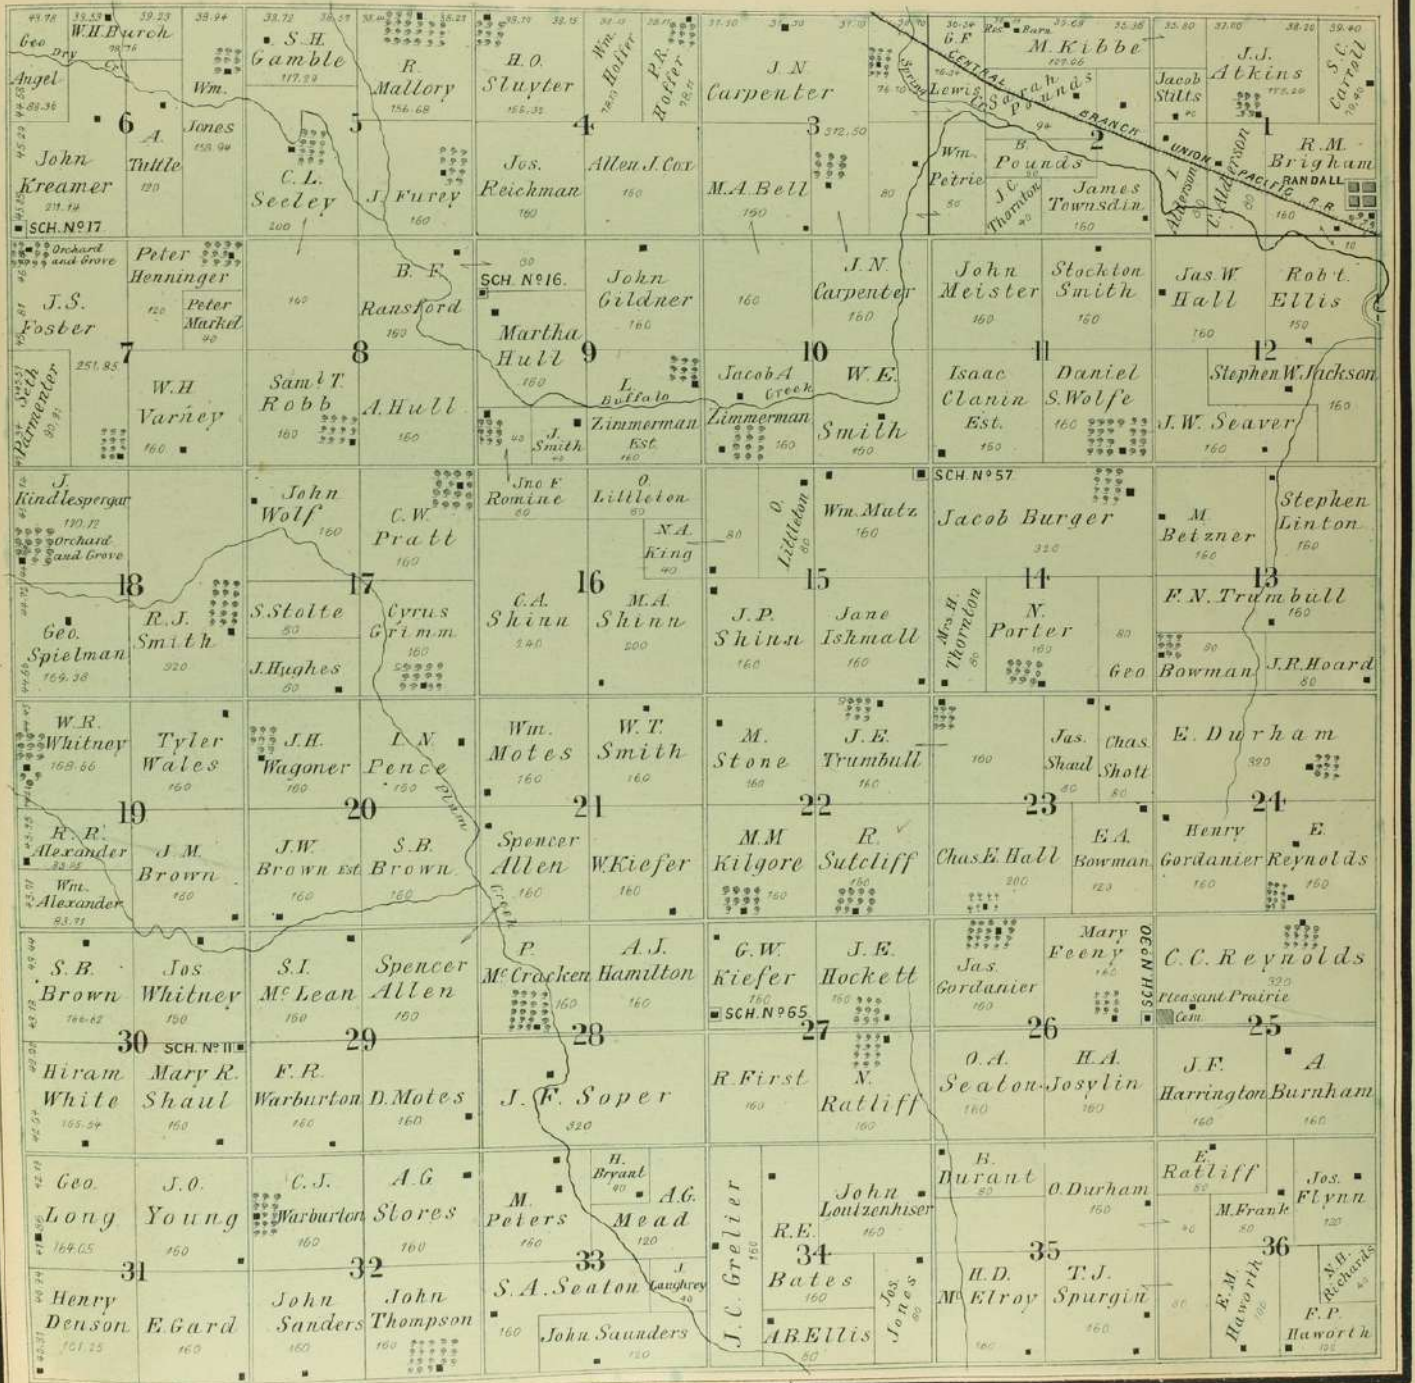

JEWELL COUNTY ATLAS

BROWN'S CREEK

Township 5 South Range 8 West of 6th Principal Meridian
Scale 2 Inches to a Mile.

JEWELL COUNTY ATLAS

PRAIRIE

Township 5 South Range 7 West of 6th Principal Meridian
Scale 2 Inches to a Mile.