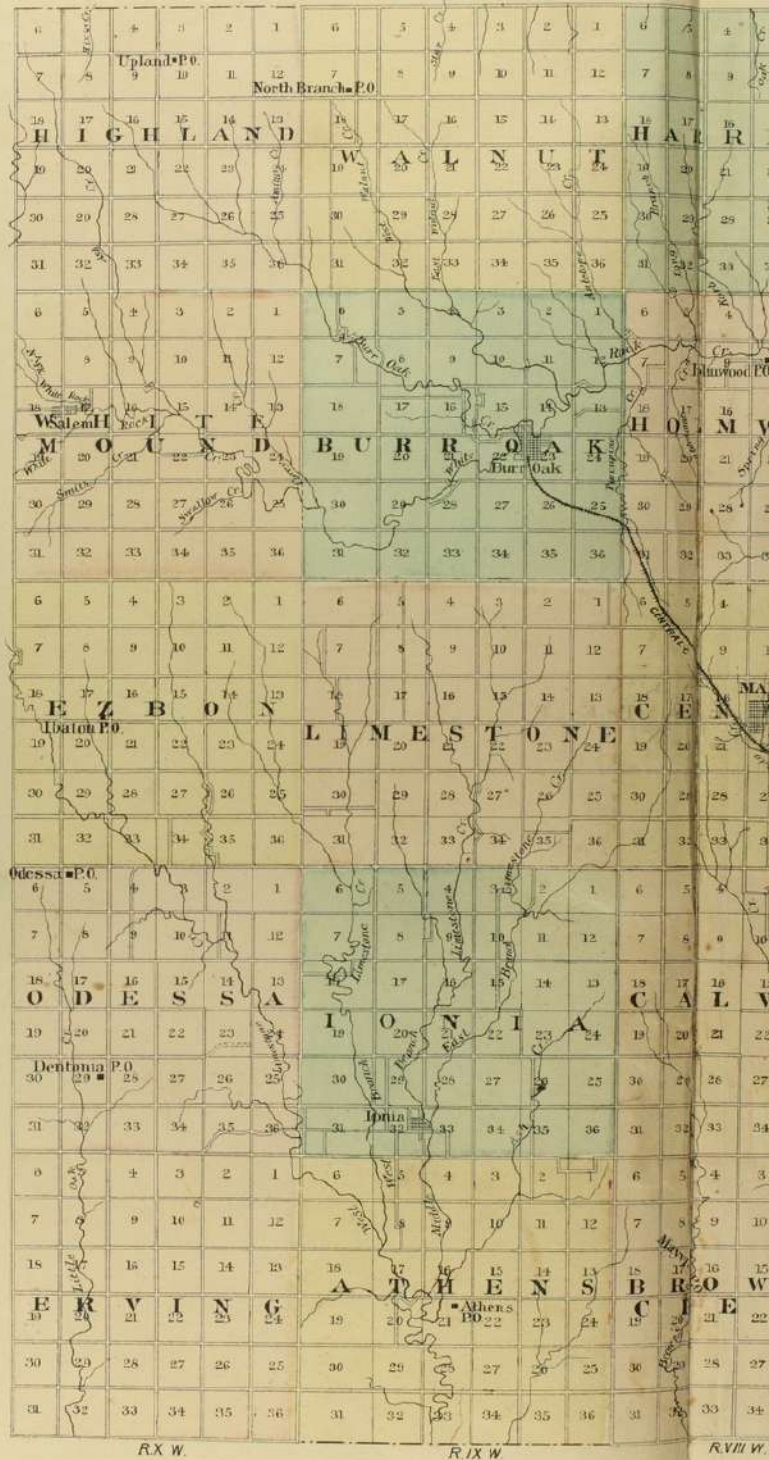

OUTLINE MAP OF

JEWELL COUNTY

KANSAS.

JEWELL COUNTY ATLAS

HIGHLAND

Township 1 South Range 10 West of 6th Principal Meridian
Scale 2 Inches to a Mile.

Township 1 South Range 9 West of 6th Principal Meridian
Scale 2 Inches to a Mile

JEWELL COUNTY ATLAS
WAINWRIGHT

JEWELL COUNTY ATLAS

MONTANA

Township 1 South Range 7 West of 6th Principal Meridian
Scale 2 Inches to a Mile.

JEWELL COUNTY ATLAS

WHITE MOUND

Township 2 South Range 10 West of 6th Principal Meridian
Scale 2 Inches to a Mile.