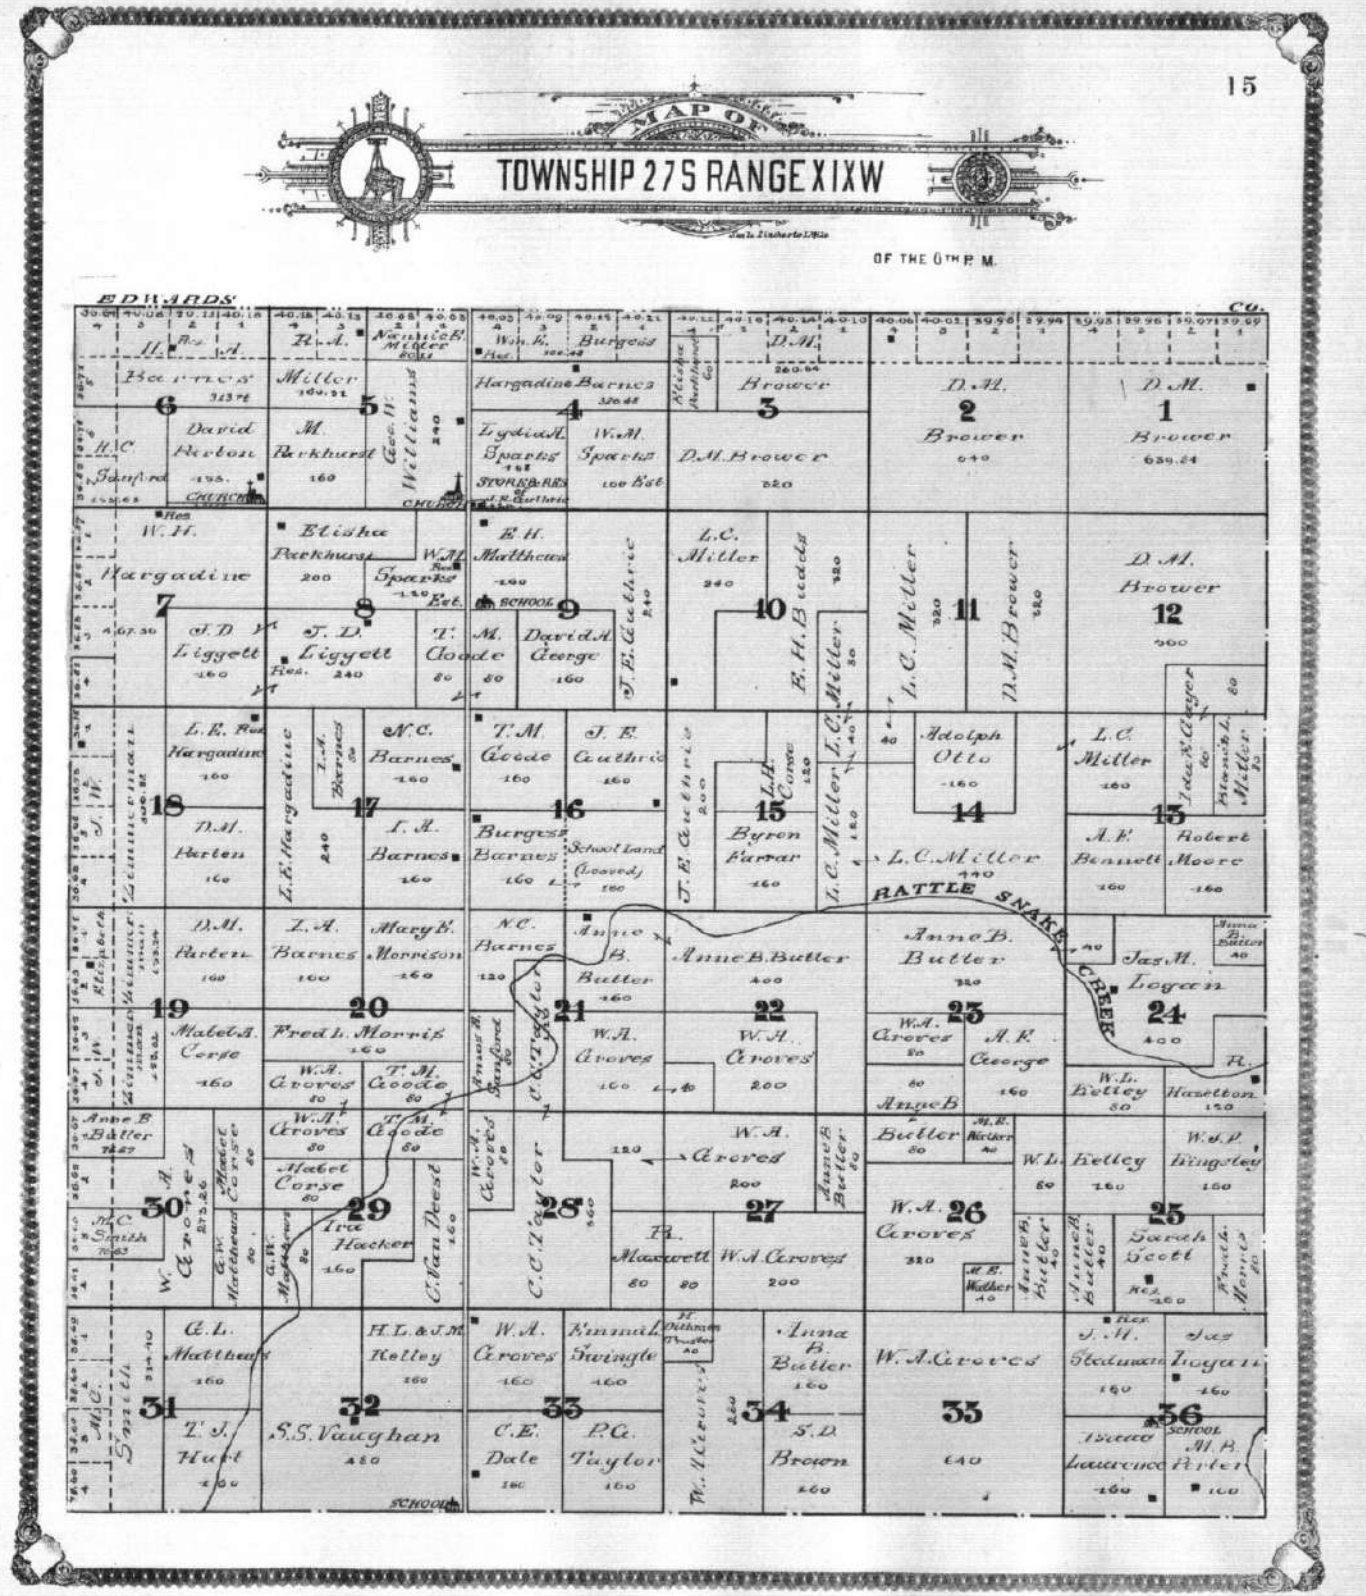

EDWARDS										CO.									
30.00	29.00	28.00	27.00	26.00	25.00	24.00	23.00	22.00	21.00	40.00	39.00	38.00	37.00	36.00	35.00	34.00	33.00	32.00	31.00
11	12	13	14	15	16	17	18	19	20	21	22	23	24	25	26	27	28	29	30
3000	2900	2800	2700	2600	2500	2400	2300	2200	2100	4000	3900	3800	3700	3600	3500	3400	3300	3200	3100
W. H. A.	R. A.	Wm. H. Miller	Hargadine Barnes	Wm. H. Burgess	D. M.	D. M.	D. M.	D. M.	D. M.	D. M.	D. M.	D. M.	D. M.	D. M.	D. M.	D. M.	D. M.	D. M.	D. M.
2300	2200	2100	2000	1900	1800	1700	1600	1500	1400	3000	2900	2800	2700	2600	2500	2400	2300	2200	2100
6	7	8	9	10	11	12	13	14	15	16	17	18	19	20	21	22	23	24	25
David Barton	M. Berkhurst	Wm. H. Miller	L. C. Miller	D. M. Brower	D. M. Brower	D. M. Brower	D. M. Brower	D. M. Brower	D. M. Brower	D. M. Brower	D. M. Brower	D. M. Brower	D. M. Brower	D. M. Brower	D. M. Brower	D. M. Brower	D. M. Brower	D. M. Brower	D. M. Brower
195	160	160	240	240	240	240	240	240	240	240	240	240	240	240	240	240	240	240	240
18	19	20	21	22	23	24	25	26	27	28	29	30	31	32	33	34	35	36	37
L. E. Red Hargadine	N. C. Barnes	T. M. Goode	J. E. Guthrie	J. E. Guthrie	Byron Farrar	Adolph Otto	L. C. Miller	L. C. Miller	L. C. Miller	L. C. Miller	L. C. Miller	L. C. Miller	L. C. Miller	L. C. Miller	L. C. Miller	L. C. Miller	L. C. Miller	L. C. Miller	L. C. Miller
160	160	160	160	160	160	160	160	160	160	160	160	160	160	160	160	160	160	160	160
19	20	21	22	23	24	25	26	27	28	29	30	31	32	33	34	35	36	37	38
D. M. Harten	L. A. Barnes	Mary B. Morrison	N. C. Barnes	Ann B. Butler	Ann B. Butler	Ann B. Butler	Ann B. Butler	Ann B. Butler	Ann B. Butler	Ann B. Butler	Ann B. Butler	Ann B. Butler	Ann B. Butler	Ann B. Butler	Ann B. Butler	Ann B. Butler	Ann B. Butler	Ann B. Butler	Ann B. Butler
160	160	160	160	160	160	160	160	160	160	160	160	160	160	160	160	160	160	160	160
30	31	32	33	34	35	36	37	38	39	40	41	42	43	44	45	46	47	48	49
Mabel S. Corse	Fred L. Morris	W. A. Croves	T. M. Goode	W. A. Croves	W. A. Croves	W. A. Croves	W. A. Croves	W. A. Croves	W. A. Croves	W. A. Croves	W. A. Croves	W. A. Croves	W. A. Croves	W. A. Croves	W. A. Croves	W. A. Croves	W. A. Croves	W. A. Croves	W. A. Croves
160	160	80	80	160	160	160	160	160	160	160	160	160	160	160	160	160	160	160	160
31	32	33	34	35	36	37	38	39	40	41	42	43	44	45	46	47	48	49	50
G. L. Matthews	H. L. & J. M. Kelley	W. A. Croves	Russell Hingle	Luna B. Butler	W. A. Croves	W. A. Croves	W. A. Croves	W. A. Croves	W. A. Croves	W. A. Croves	W. A. Croves	W. A. Croves	W. A. Croves	W. A. Croves	W. A. Croves	W. A. Croves	W. A. Croves	W. A. Croves	W. A. Croves
160	160	160	160	160	160	160	160	160	160	160	160	160	160	160	160	160	160	160	160
32	33	34	35	36	37	38	39	40	41	42	43	44	45	46	47	48	49	50	51
L. J. Hart	S. S. Vaughan	C. E. Dale	P. G. Taylor	S. D. Brown	W. A. Croves	W. A. Croves	W. A. Croves	W. A. Croves	W. A. Croves	W. A. Croves	W. A. Croves	W. A. Croves	W. A. Croves	W. A. Croves	W. A. Croves	W. A. Croves	W. A. Croves	W. A. Croves	W. A. Croves
160	160	160	160	160	160	160	160	160	160	160	160	160	160	160	160	160	160	160	160