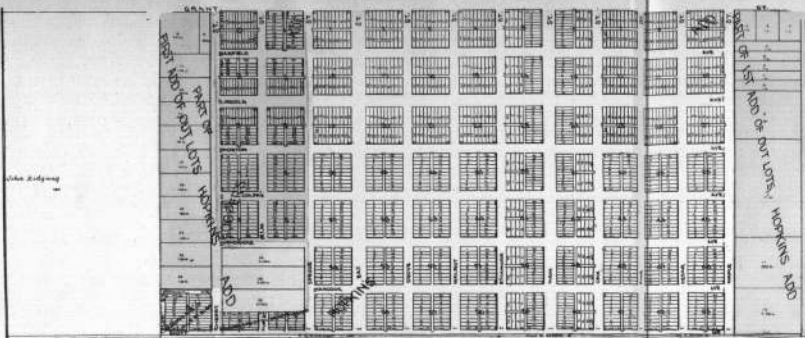

SOUTH PART OF GREENSBURG
COUNTY SEAT OF KNOX COUNTY, KANSAS

TWP 28S. R. 11W.
Scale 1/4 inch = 100 feet

J. B. Fullerton