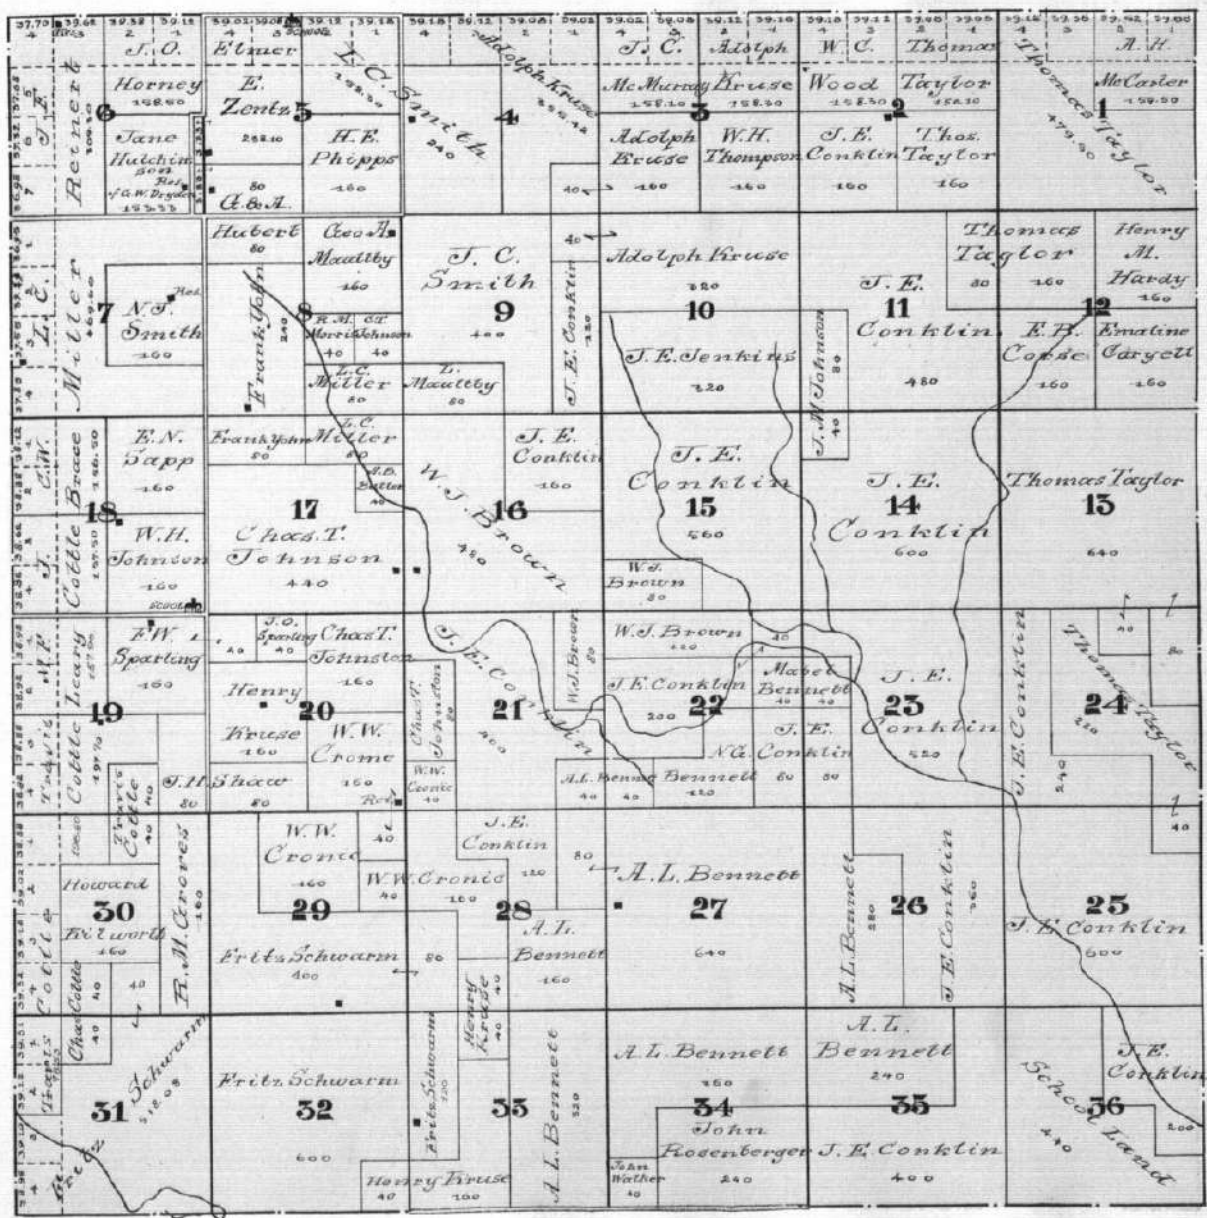

MAP OF
TOWNSHIP 29 S RANGE XVII
OF THE 6TH P. M.