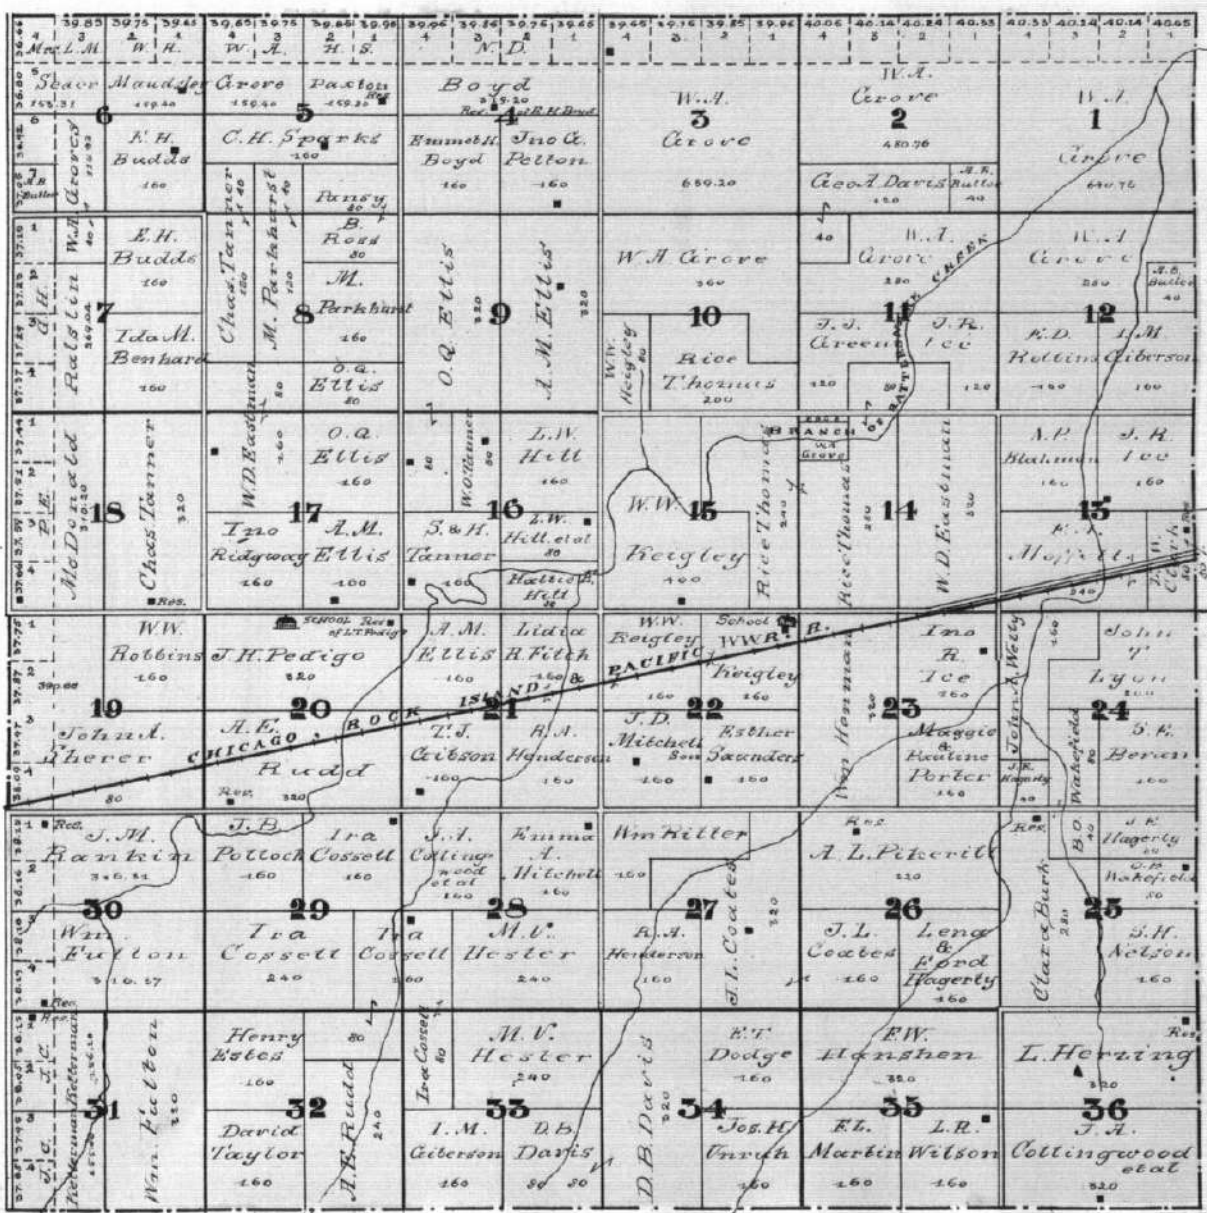

GREENSBURG

  
**MAP OF**  
**TOWNSHIP 28 S RANGE XIX W**  
From the Standard Meridian

OF THE 6TH P. M.

  
**MAP OF**  
**TOWNSHIP 28 S RANGE X X W**  
OF THE 6<sup>TH</sup> P. M.

OF THE 6<sup>TH</sup> P. M.