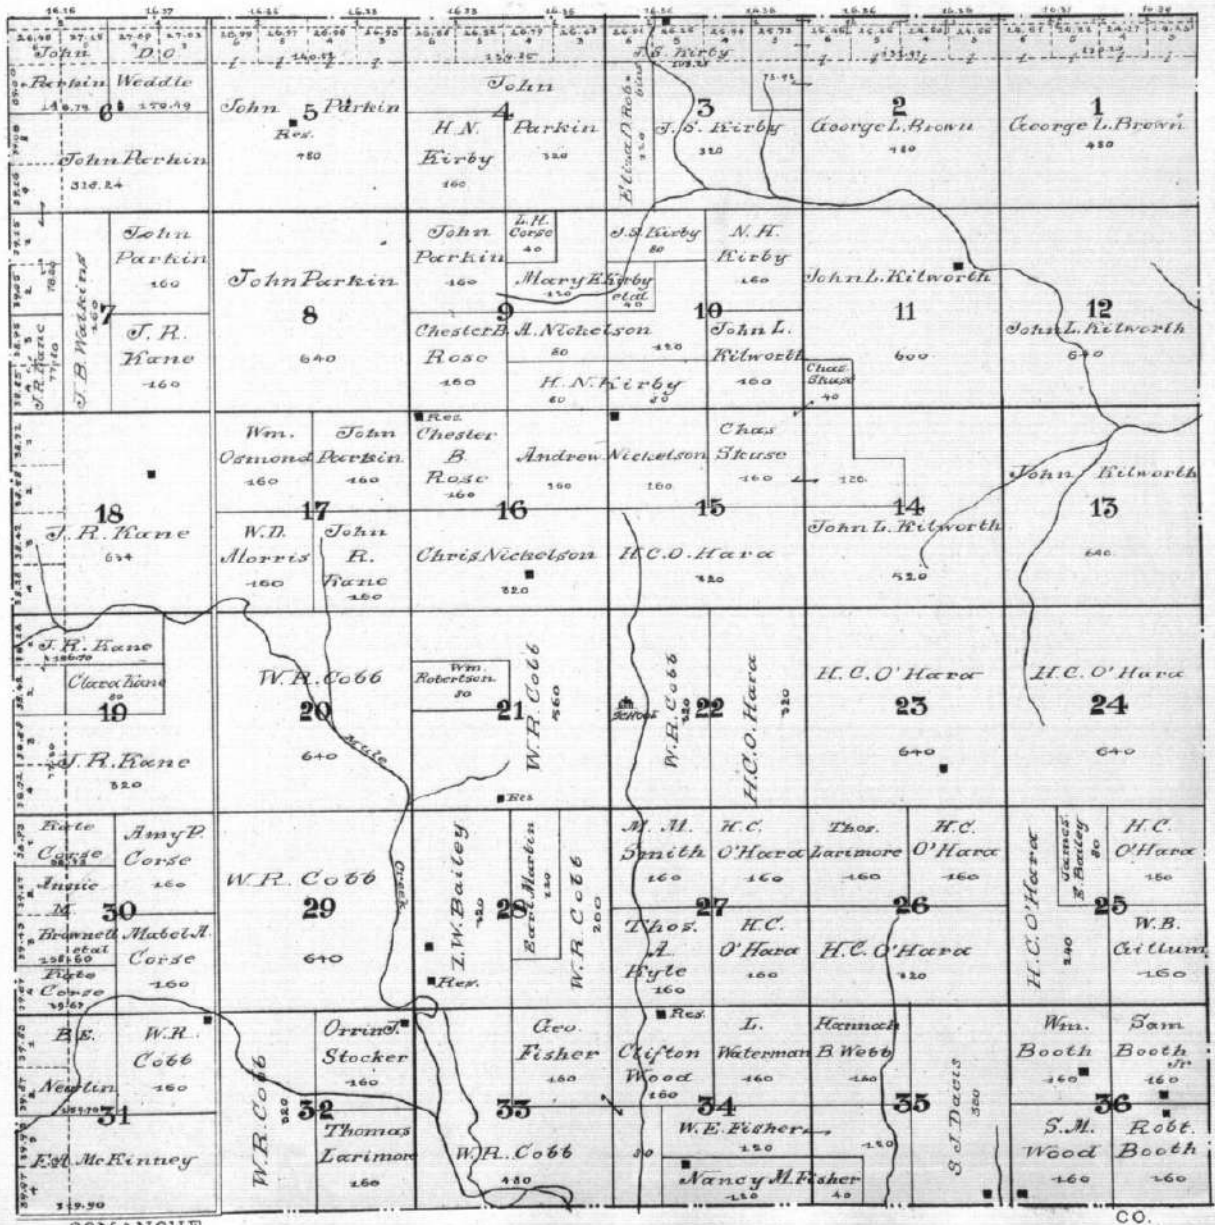

MAP OF

TOWNSHIP 30 S RANGE XVIII W

OF THE 6TH P. M.

COMANCHE

CO.