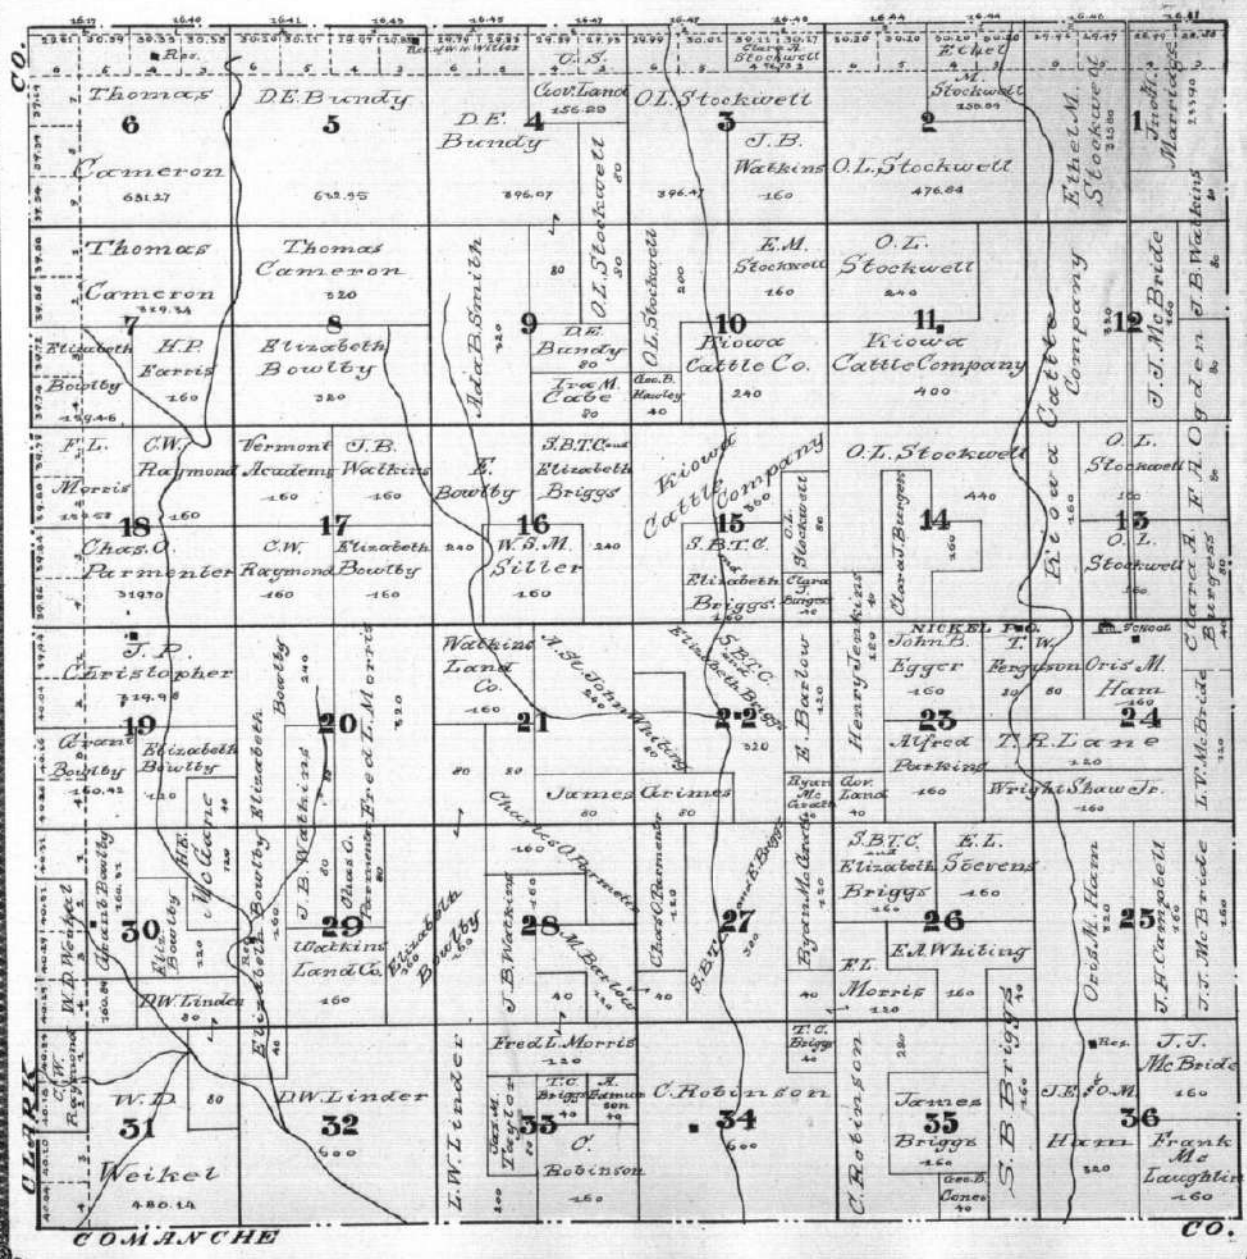

TOWNSHIP 30 S RANGE XX W

OF THE 6TH P. M.