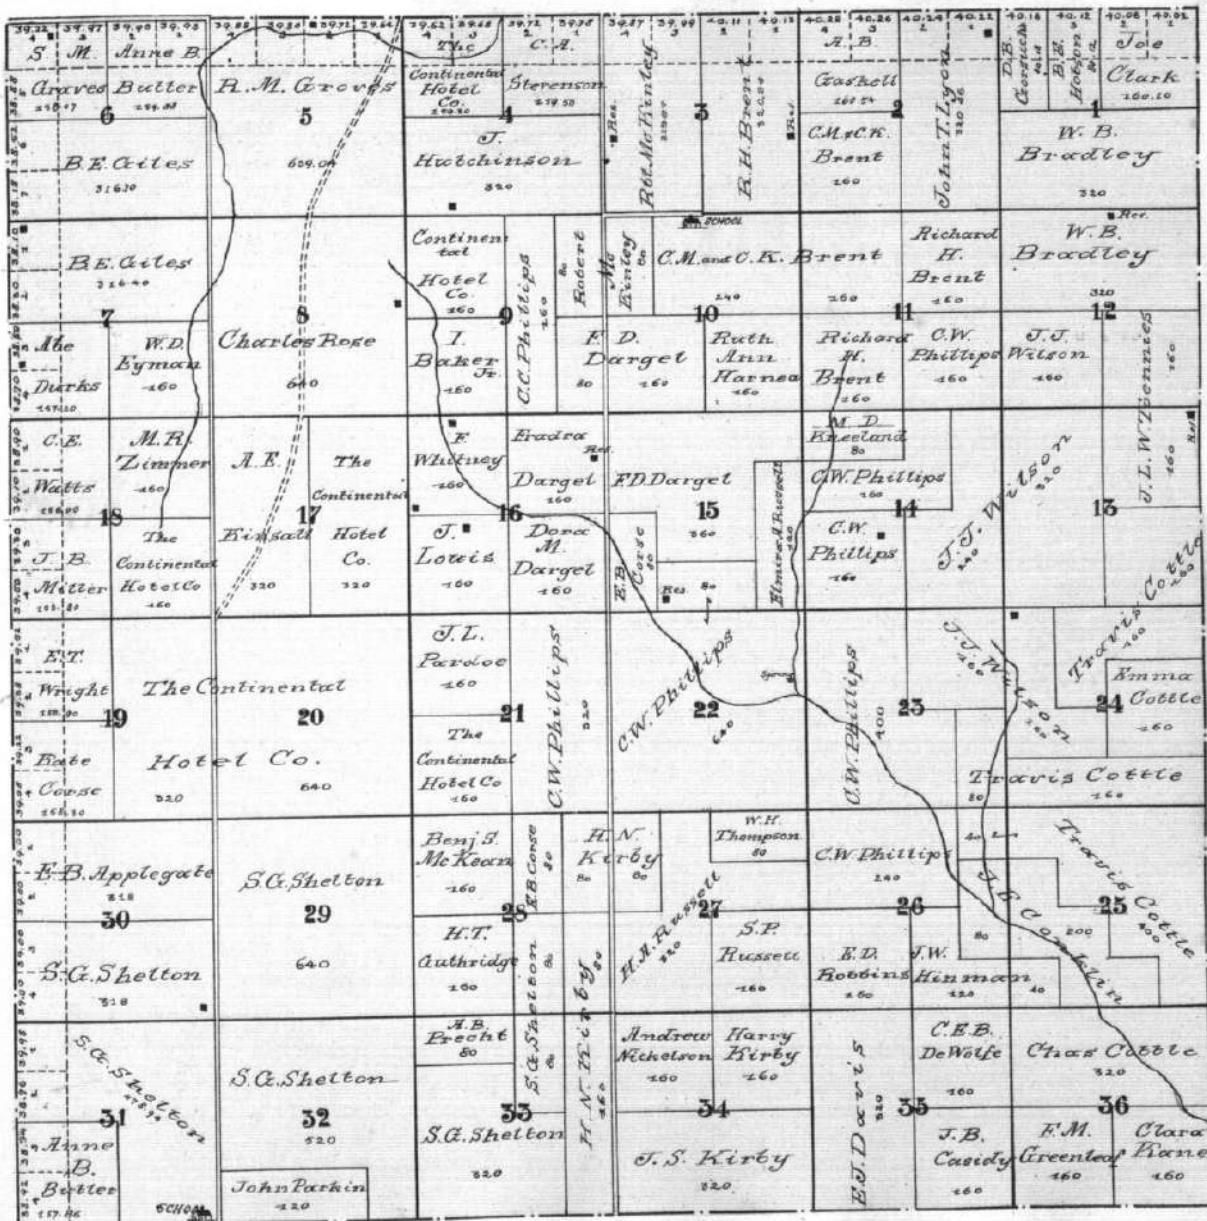

TOWNSHIP 29 S RANGE XV III W

OF THE 6TH P. M.