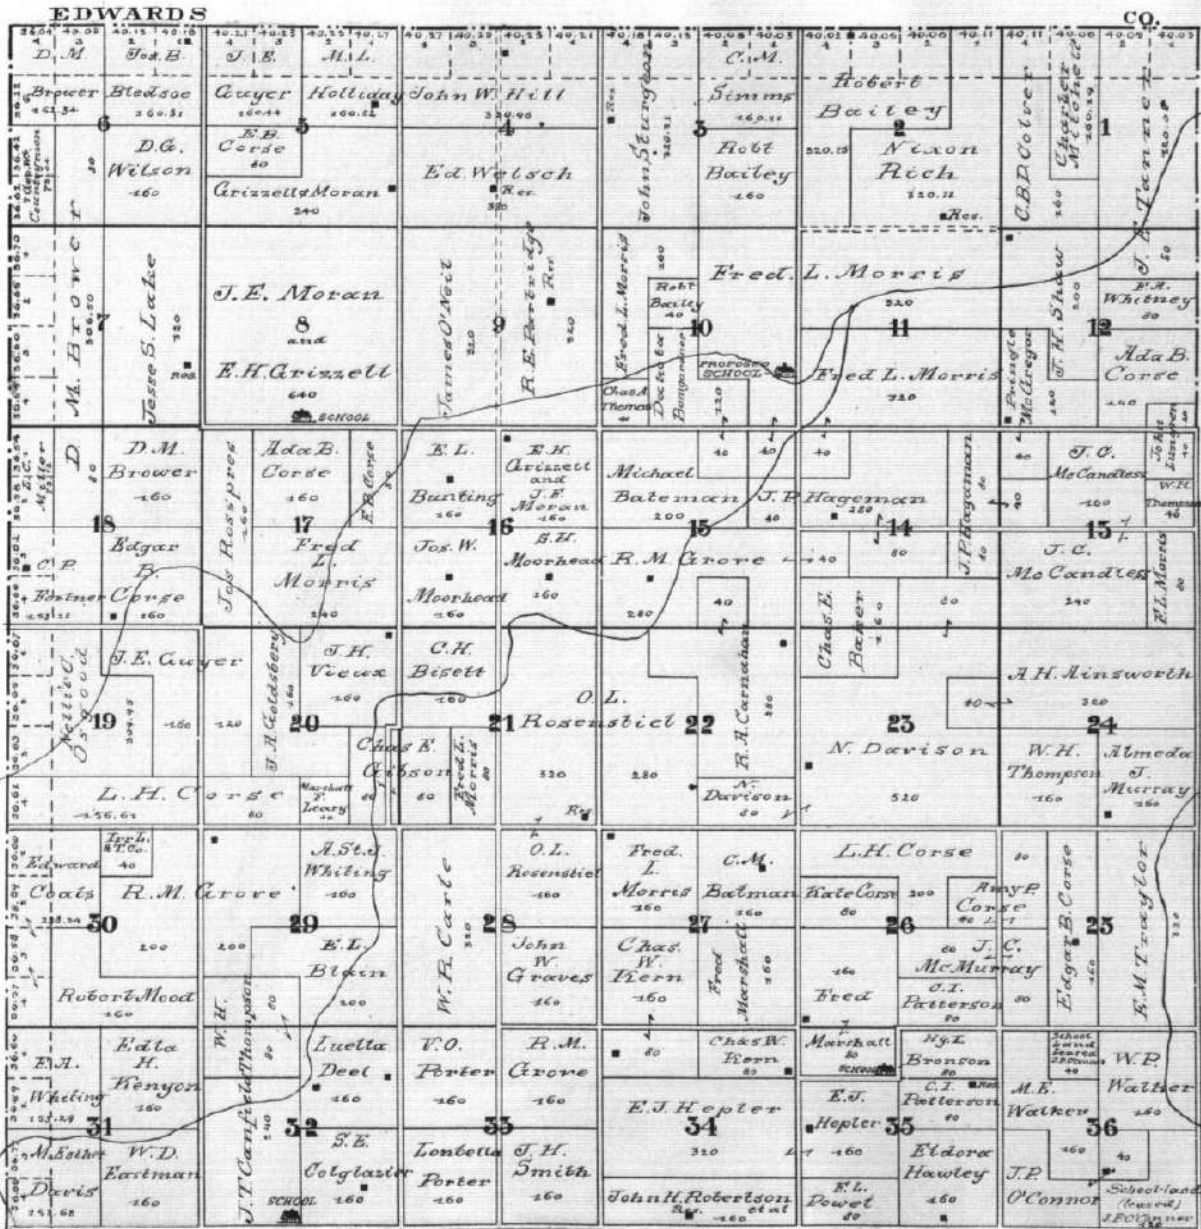

MAP OF TOWNSHIP 27 S RANGE XVIII W OF THE 6TH P. M.

MAP OF

TOWNSHIP 27 S RANGE XIX W

of the 6th P. M.

EDWARDS										CO.									
30.00	29.00	28.00	27.00	26.00	25.00	24.00	23.00	22.00	21.00	40.00	39.00	38.00	37.00	36.00	35.00	34.00	33.00	32.00	31.00
11	12	13	14	15	16	17	18	19	20	21	22	23	24	25	26	27	28	29	30
3000	2900	2800	2700	2600	2500	2400	2300	2200	2100	4000	3900	3800	3700	3600	3500	3400	3300	3200	3100
W. H. A.	R. A.	Wm. H. Miller	Hargadine Barnes	Wm. H. Burgess	D. M.	D. M.	D. M.	D. M.	D. M.	D. M.	D. M.	D. M.	D. M.	D. M.	D. M.	D. M.	D. M.	D. M.	D. M.
2300	2200	2100	2000	1900	1800	1700	1600	1500	1400	3000	2900	2800	2700	2600	2500	2400	2300	2200	2100
6	7	8	9	10	11	12	13	14	15	16	17	18	19	20	21	22	23	24	25
David Barton	M. Berkhurst	Wm. H. Miller	L. C. Miller	D. M. Brower	D. M. Brower	D. M. Brower	D. M. Brower	D. M. Brower	D. M. Brower	D. M. Brower	D. M. Brower	D. M. Brower	D. M. Brower	D. M. Brower	D. M. Brower	D. M. Brower	D. M. Brower	D. M. Brower	D. M. Brower
195	160	160	240	240	240	240	240	240	240	240	240	240	240	240	240	240	240	240	240
18	19	20	21	22	23	24	25	26	27	28	29	30	31	32	33	34	35	36	37
L. E. Red Hargadine	N. C. Barnes	T. M. Goode	J. E. Guthrie	J. E. Guthrie	Byron Farrar	Adolph Otto	L. C. Miller	L. C. Miller	L. C. Miller	L. C. Miller	L. C. Miller	L. C. Miller	L. C. Miller	L. C. Miller	L. C. Miller	L. C. Miller	L. C. Miller	L. C. Miller	L. C. Miller
160	160	160	160	160	160	160	160	160	160	160	160	160	160	160	160	160	160	160	160
19	20	21	22	23	24	25	26	27	28	29	30	31	32	33	34	35	36	37	38
D. M. Harten	L. A. Barnes	Mary B. Morrison	N. C. Barnes	Ann B. Butler	Ann B. Butler	Ann B. Butler	Ann B. Butler	Ann B. Butler	Ann B. Butler	Ann B. Butler	Ann B. Butler	Ann B. Butler	Ann B. Butler	Ann B. Butler	Ann B. Butler	Ann B. Butler	Ann B. Butler	Ann B. Butler	Ann B. Butler
160	160	160	160	160	160	160	160	160	160	160	160	160	160	160	160	160	160	160	160
30	31	32	33	34	35	36	37	38	39	40	41	42	43	44	45	46	47	48	49
Mabel S. Corse	Fred L. Morris	W. A. Croves	T. M. Goode	W. A. Croves	W. A. Croves	W. A. Croves	W. A. Croves	W. A. Croves	W. A. Croves	W. A. Croves	W. A. Croves	W. A. Croves	W. A. Croves	W. A. Croves	W. A. Croves	W. A. Croves	W. A. Croves	W. A. Croves	W. A. Croves
160	160	80	80	160	160	160	160	160	160	160	160	160	160	160	160	160	160	160	160
31	32	33	34	35	36	37	38	39	40	41	42	43	44	45	46	47	48	49	50
G. L. Matthews	H. L. & J. M. Kelley	W. A. Croves	Russell Hingle	Luna B. Butler	W. A. Croves	W. A. Croves	W. A. Croves	W. A. Croves	W. A. Croves	W. A. Croves	W. A. Croves	W. A. Croves	W. A. Croves	W. A. Croves	W. A. Croves	W. A. Croves	W. A. Croves	W. A. Croves	W. A. Croves
160	160	160	160	160	160	160	160	160	160	160	160	160	160	160	160	160	160	160	160
32	33	34	35	36	37	38	39	40	41	42	43	44	45	46	47	48	49	50	51
L. J. Hart	S. S. Vaughan	C. E. Dale	P. G. Taylor	S. D. Brown	W. A. Croves	W. A. Croves	W. A. Croves	W. A. Croves	W. A. Croves	W. A. Croves	W. A. Croves	W. A. Croves	W. A. Croves	W. A. Croves	W. A. Croves	W. A. Croves	W. A. Croves	W. A. Croves	W. A. Croves
160	160	160	160	160	160	160	160	160	160	160	160	160	160	160	160	160	160	160	160