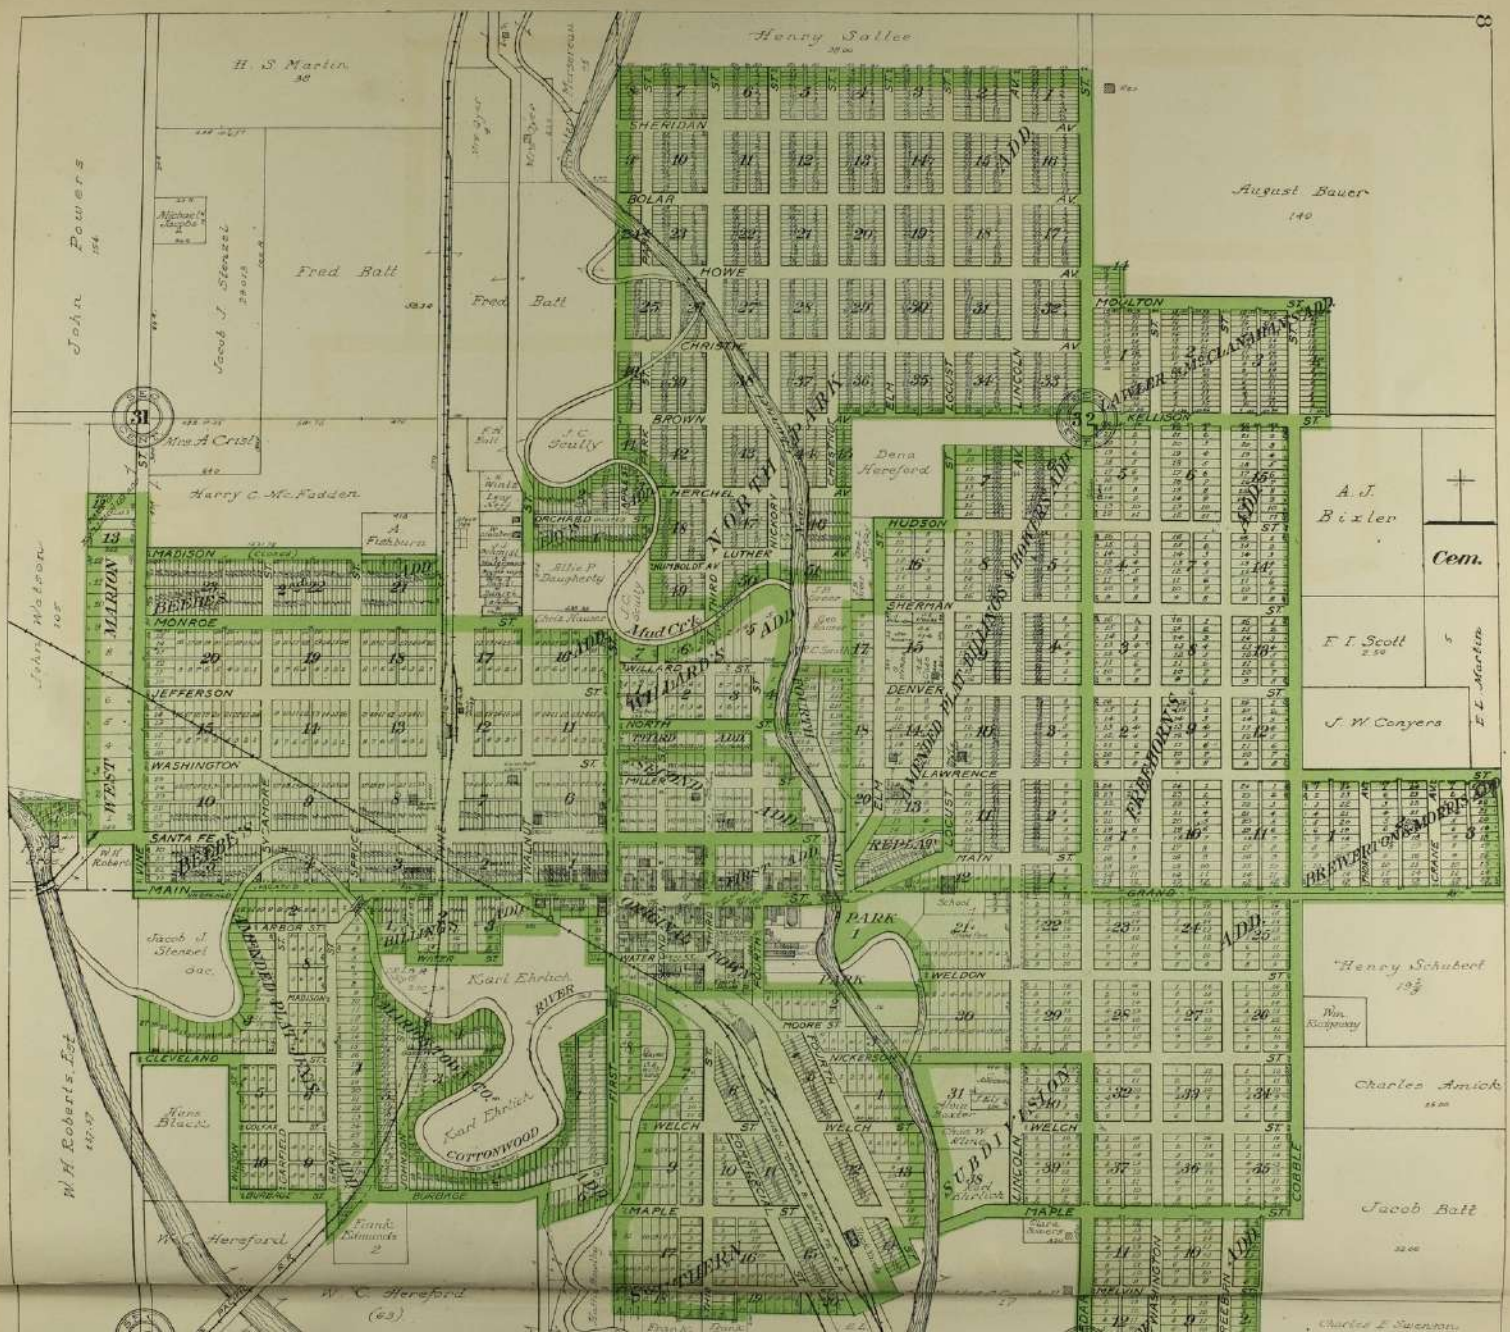

OUTLINE MAP OF

MARION COUNTY

KANSAS

Copyright 1921 by Geo. Atgle & Co.

Scale 3/8 of 1 inch to 1 mile

Note: County Roads on this map are shown thus

H. S. Martin
30

Henry Sallee
3000