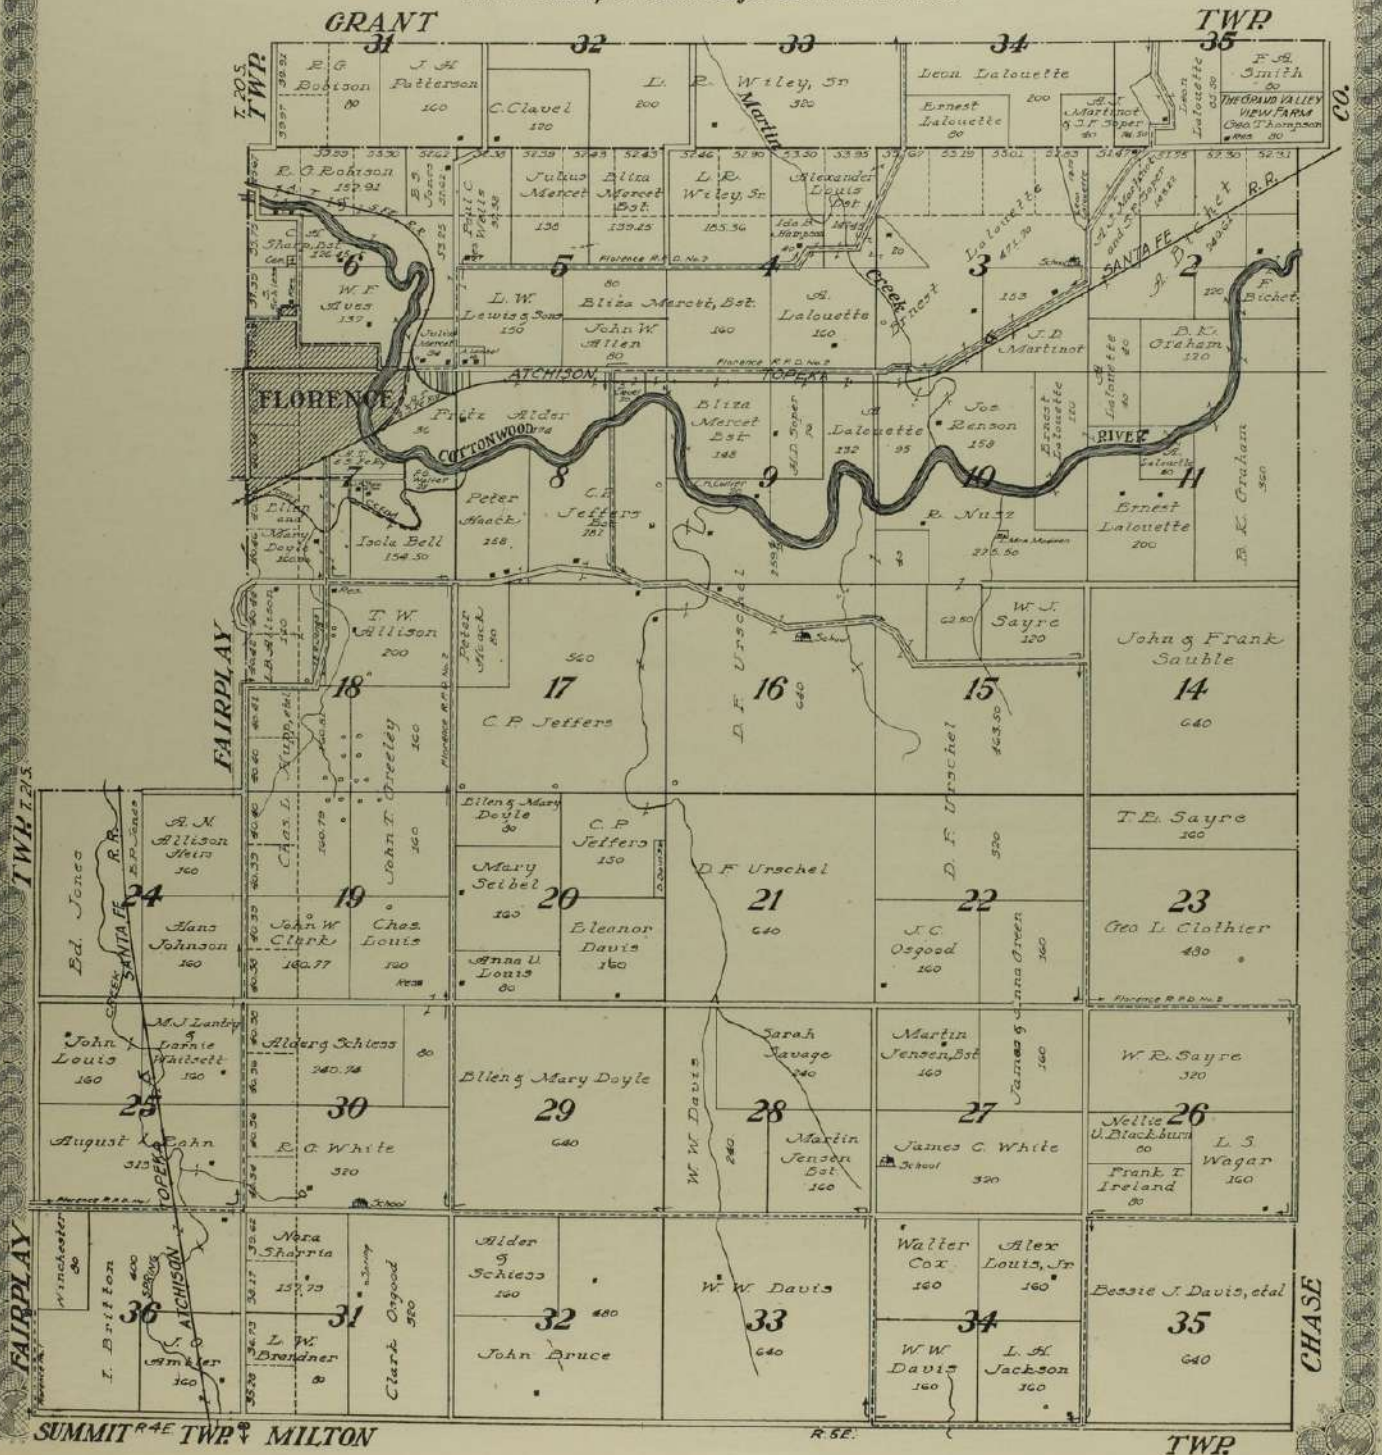

Township 22 South, Range 4 East of the 6th P.M.

FAIR PLAY

TWP. & DOYLE TWP.

BUTLER

CO.

MAP OF
GRANT
TOWNSHIP

Scale 2 inches to 1 mile

Township 19 South, Range 5 East and
Part of Townships 18 and 20 South, Range 5 East of the 6th P. M.

MAP OF
DOYLE
TOWNSHIP

Scale 2 inches to 1 mile

Part of Townships 20 and 21 South, Range 5 East and
Part of Township 21 South, Range 4 East of the 6th P.M.

MAP OF
MILTON
 TOWNSHIP
 Scale 2 inches to 1 mile