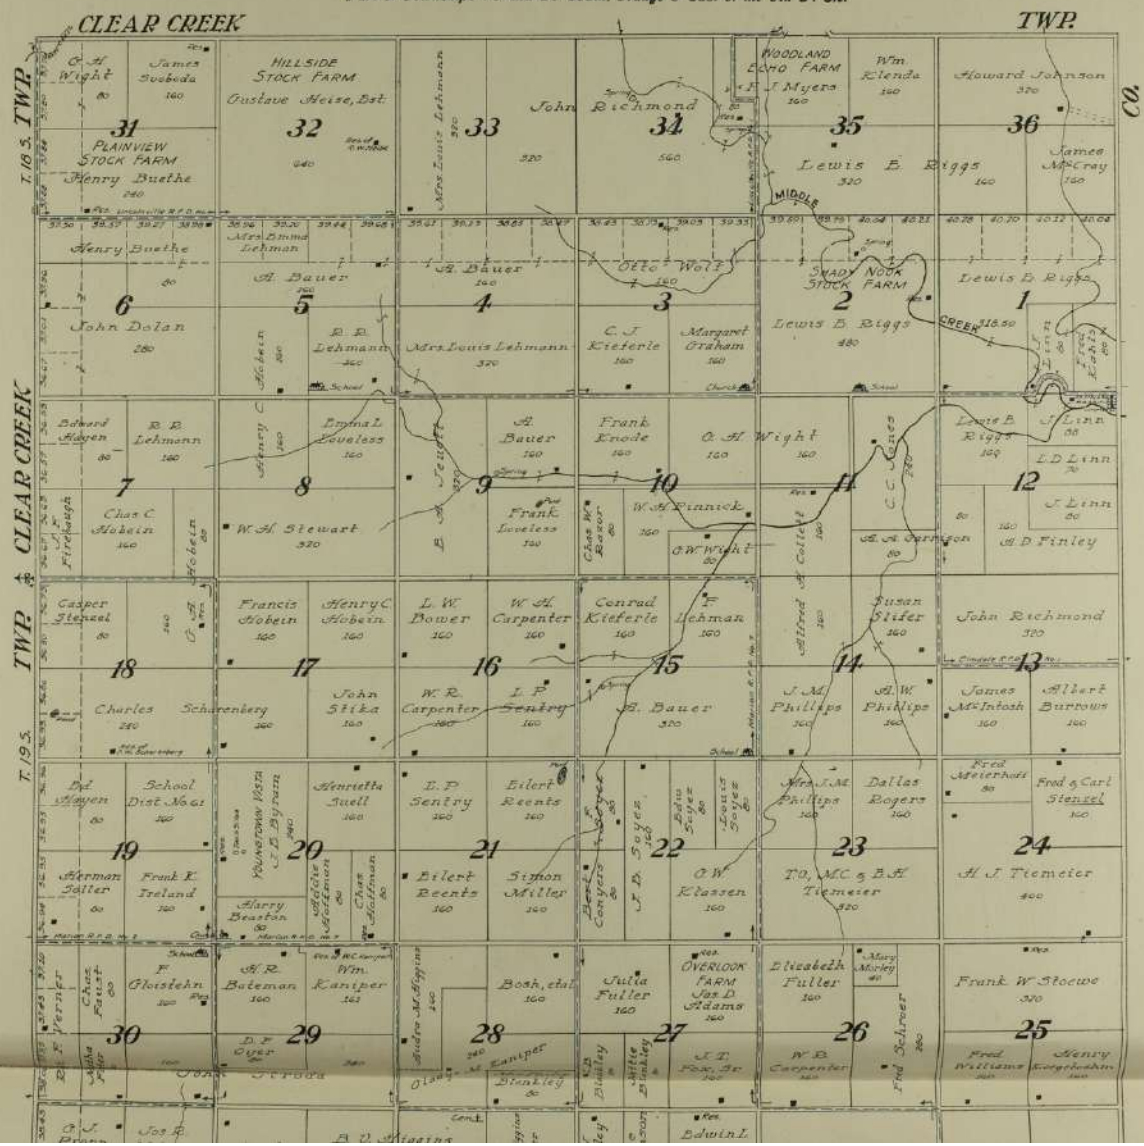

MAP OF
LIBERTY
TOWNSHIP
 Scale 2 inches to 1 mile

Township 20 South, Range 2 East of the 6th P. M.

TWP

TWP

MENNO

WILSON

EAST BRANCH

TWP

TWP.

38 CENTER

MAP OF
FAIRPLAY
TOWNSHIP

Scale 2 inches to 1 mile
Part of Townships 20 and 21 South.
Range 4 East of the 6th P. M.

SUMMIT

TWP.

MAP OF
SUMMIT
TOWNSHIP

Scale 2 inches to 1 mile

Township 22 South, Range 4 East of the 6th P.M.

FAIR PLAY

TWP. & DOYLE TWP.

BUTLER

CO.

MAP OF
GRANT
TOWNSHIP

Scale 2 inches to 1 mile

Township 19 South, Range 5 East and
Part of Townships 18 and 20 South, Range 5 East of the 6th P. M.

MAP OF
DOYLE
TOWNSHIP

Scale 2 inches to 1 mile

Part of Townships 20 and 21 South, Range 5 East and
Part of Township 21 South, Range 4 East of the 6th P.M.

MAP OF
MILTON
 TOWNSHIP
 Scale 2 inches to 1 mile