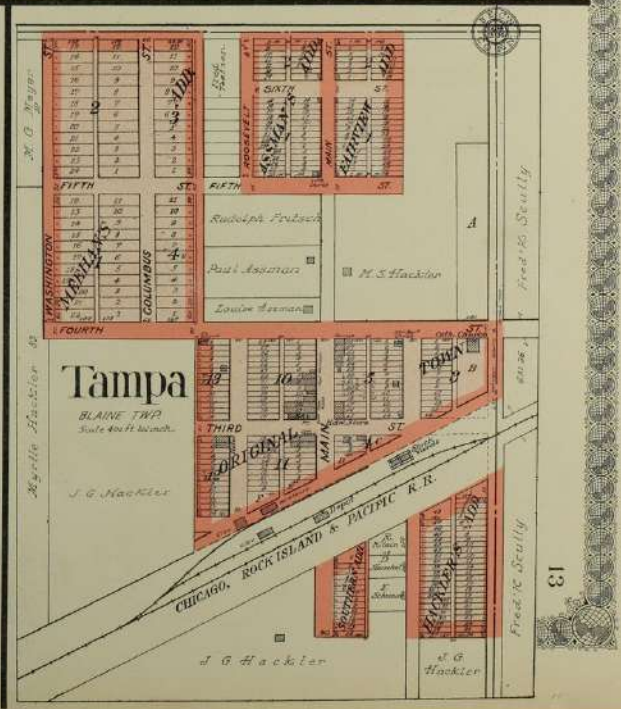

J. J. Dauterive
1911

J. J. Dauterive
1911

PEABODY

PEABODY & CATLIN TWPS.

Scale - 400 ft. = 1 inch
Copyright 1921 by Geo. A. Ogle & Co.

MAP OF
LOGAN
TOWNSHIP
 Scale 2 inches to 1 mile

Township 17 South, Range 1 East of the 6th P. M.

MAP OF
MOORE
TOWNSHIP

Scale 2 inches to 1 mile

Township 18 South, Range 1 East of the 6th P. M.

MAP OF
LEHIGH
TOWNSHIP

Scale 2 inches to 1 mile

Township 19 South, Range 1 East of the 6th P. M.

MAP OF
MENNO
TOWNSHIP