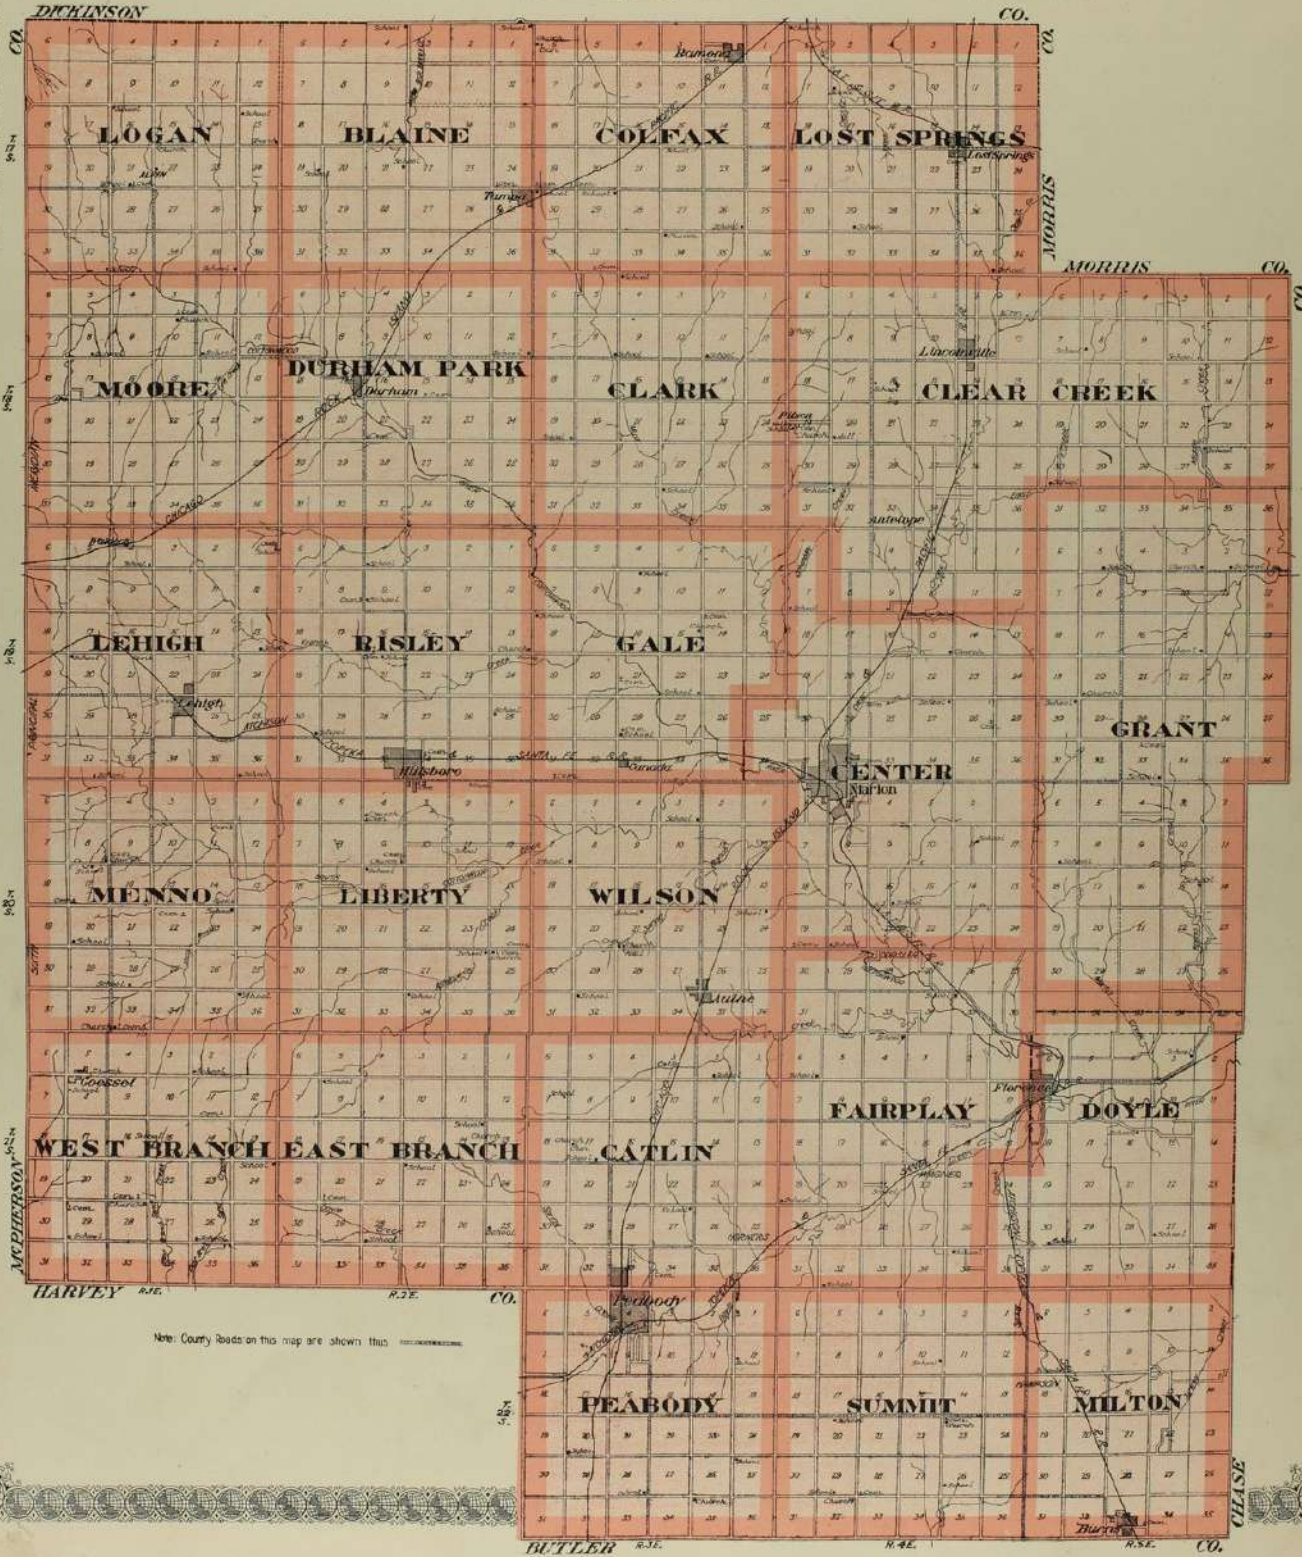

OUTLINE MAP OF

MARION COUNTY

KANSAS

Copyright 1921 by Geo. Atgle & Co.

Scale 3/8 of 1 inch to 1 mile

Note: County Roads on this map are shown thus

H. S. Martin
30

Henry Sallee
3000