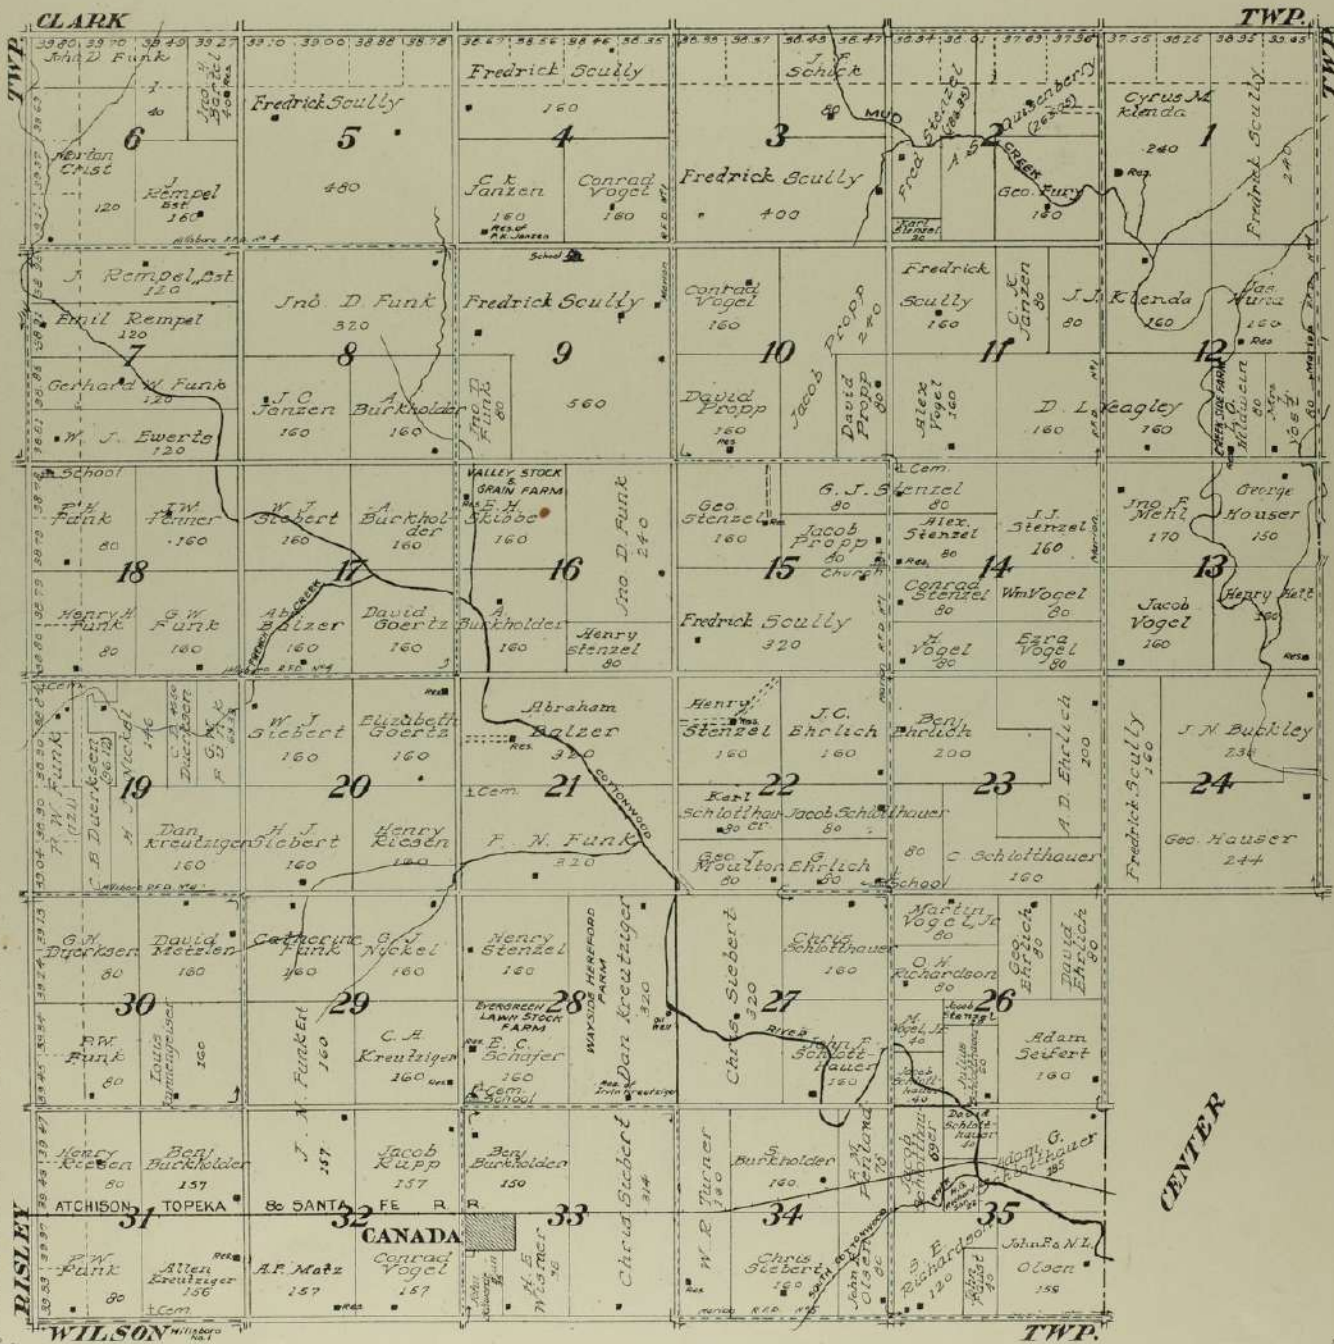

MAP OF
LIBERTY
TOWNSHIP
 Scale 2 inches to 1 mile

Township 20 South, Range 2 East of the 6th P. M.

TWP

TWP

MENNO

WILSON

EAST BRANCH

TWP

MAP OF
CLARK
 TOWNSHIP
 Scale 2 inches to 1 mile

Township 18 South, Range 3 East of the 6th P.M.

MAP OF
GALE
TOWNSHIP
Scale 2 inches to 1 mile

Part of Township 19 South, Range 3 East of the 6th P.M.

MAP OF
WILSON
TOWNSHIP
 Scale 2 inches to 1 mile