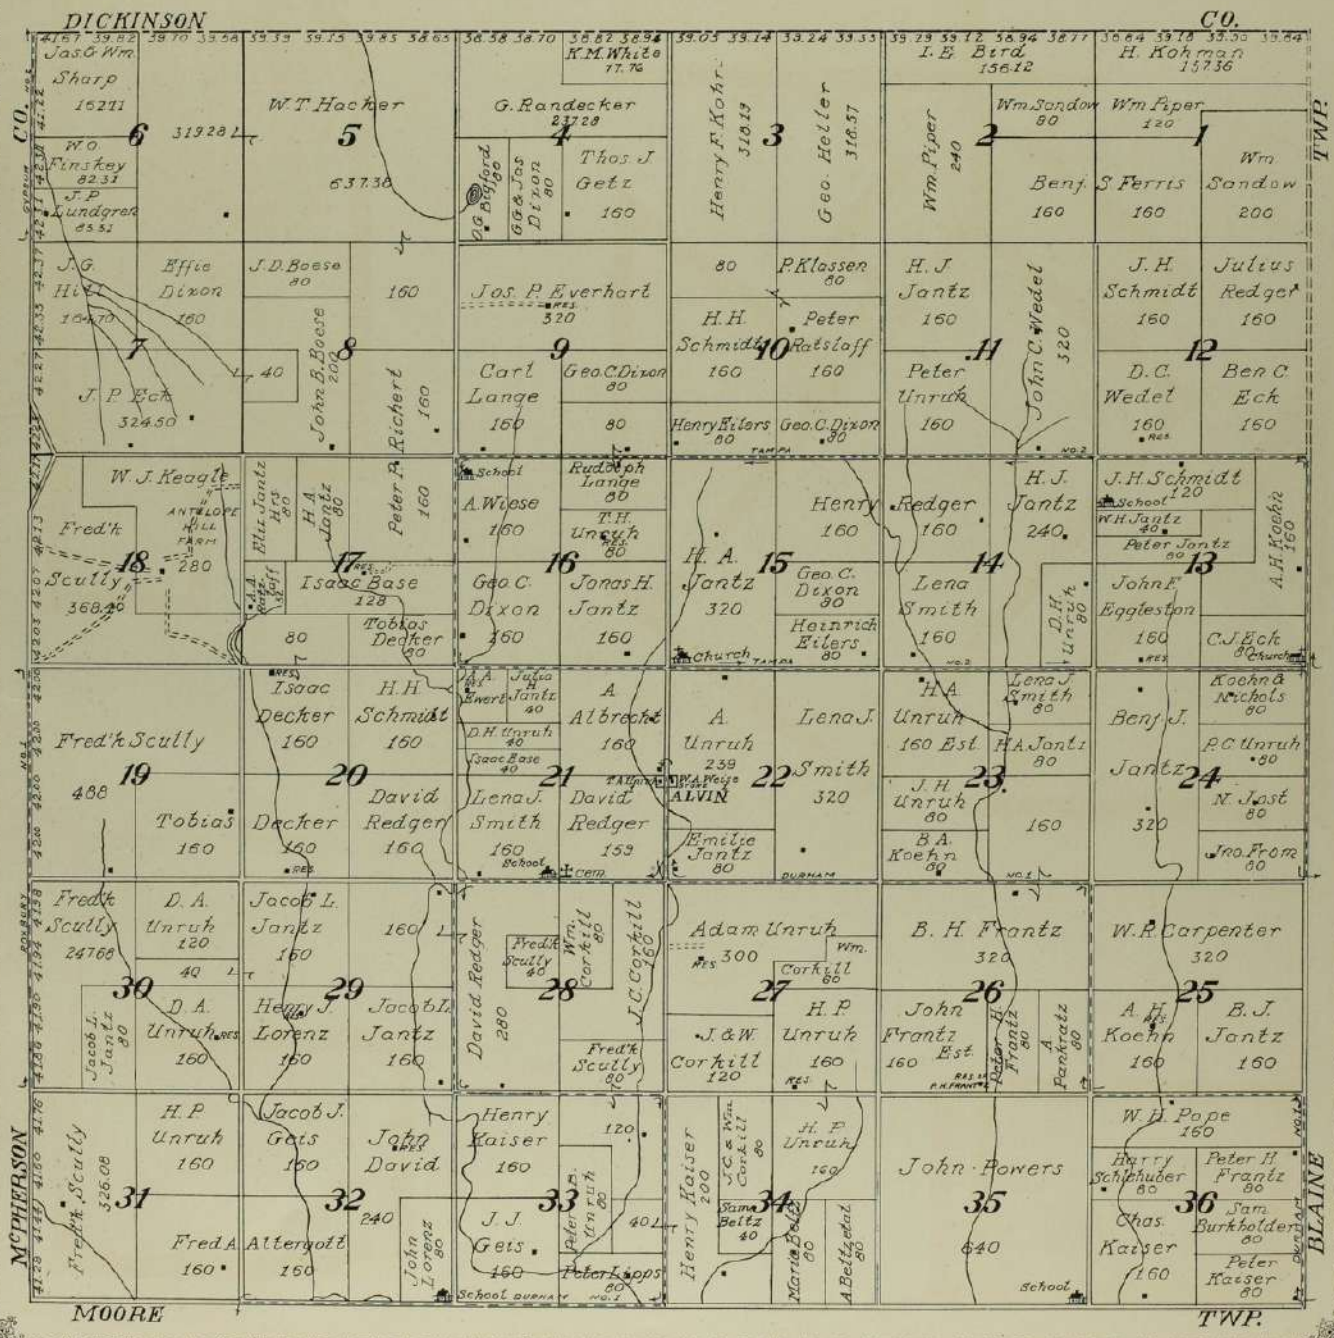

MAP OF
MOORE
TOWNSHIP

Scale 2 inches to 1 mile

Township 18 South, Range 1 East of the 6th P. M.

MAP OF
LEHIGH
TOWNSHIP

Scale 2 inches to 1 mile

Township 19 South, Range 1 East of the 6th P. M.

MAP OF
MENNO
TOWNSHIP

MAP OF
LIBERTY
TOWNSHIP
 Scale 2 inches to 1 mile

Township 20 South, Range 2 East of the 6th P. M.

TWP

TWP

MENNO

WILSON

EAST BRANCH

TWP