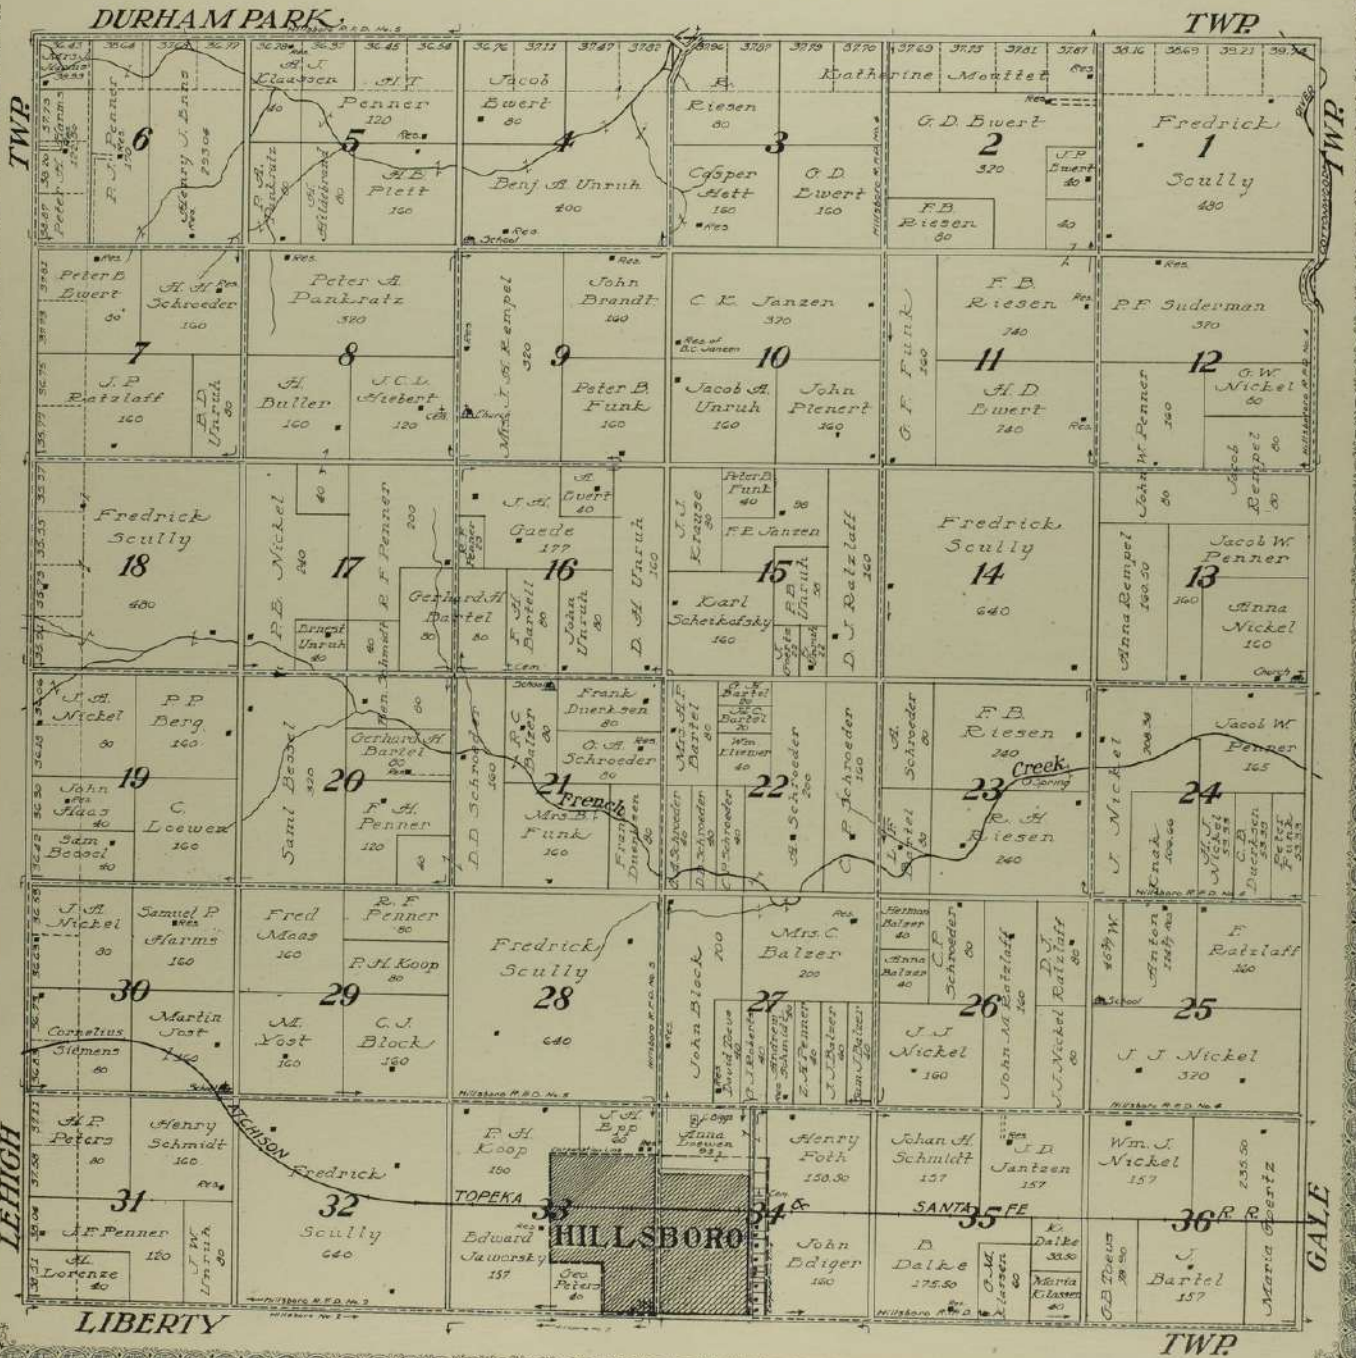

MAP OF
LIBERTY
TOWNSHIP
 Scale 2 inches to 1 mile

Township 20 South, Range 2 East of the 6th P. M.

TWP

TWP

MENNO

WILSON

EAST BRANCH

TWP