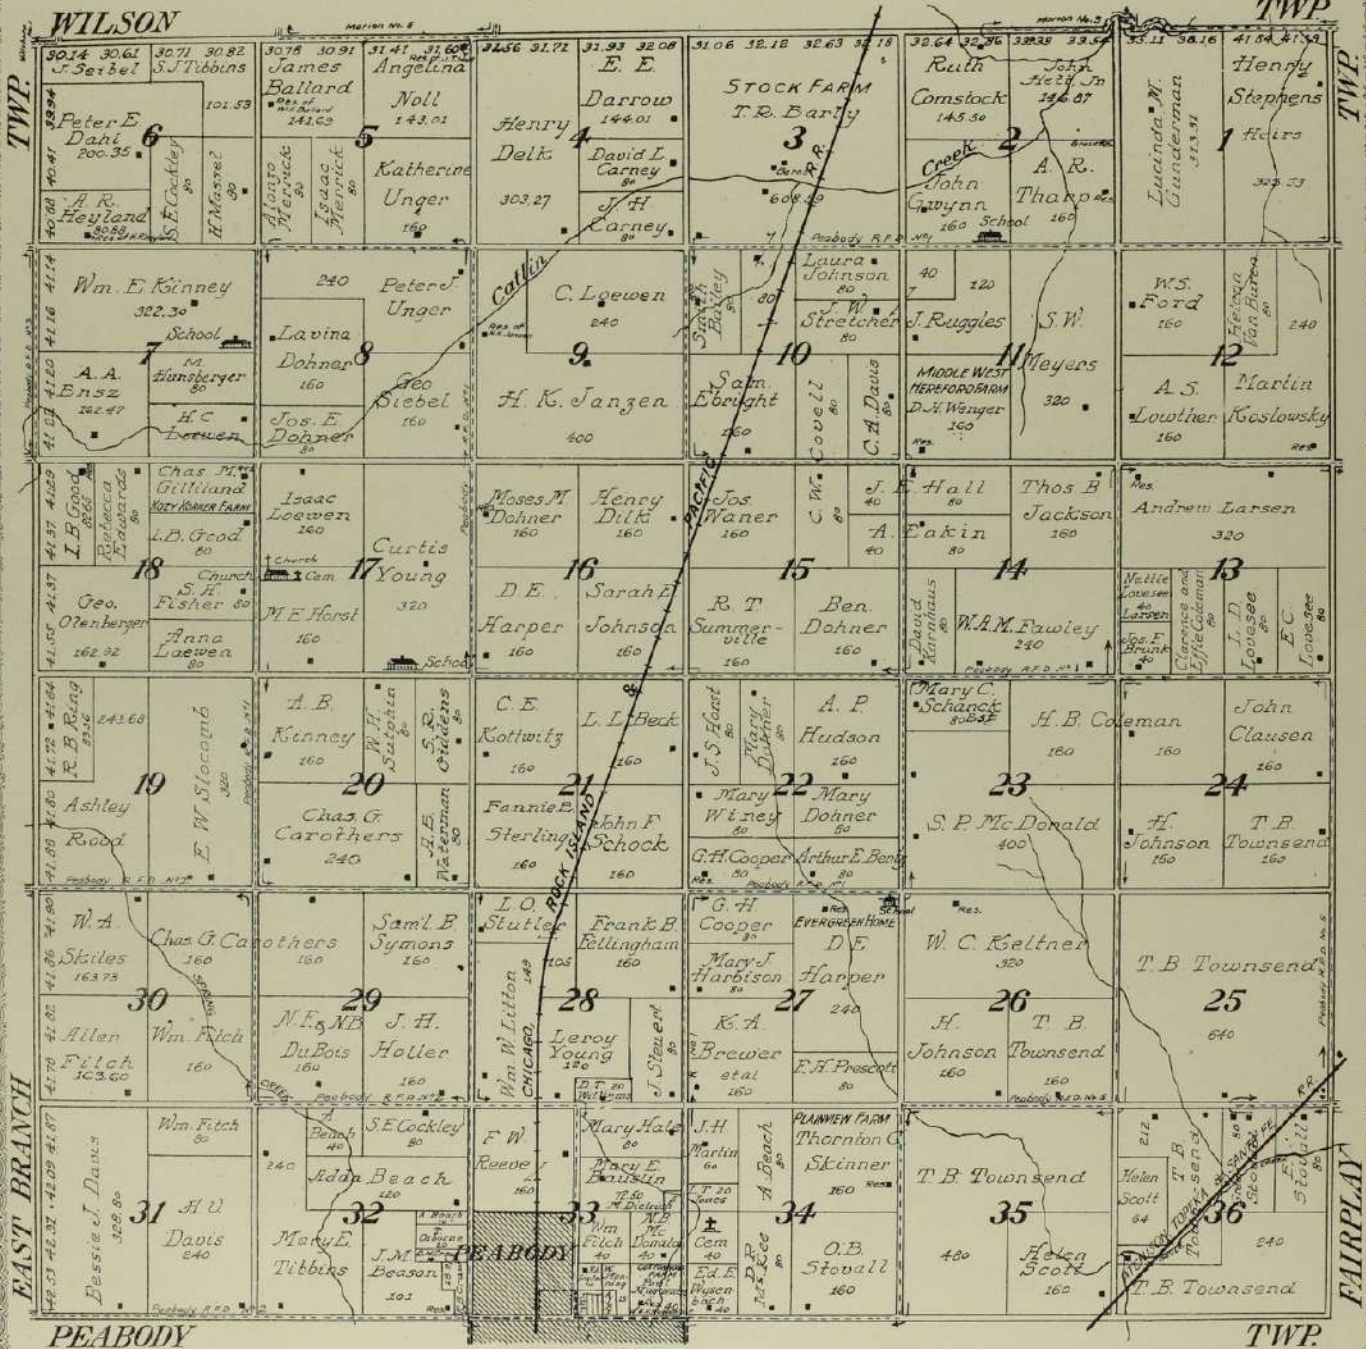

LIBERTY

CATLIN

TWP CENTER

FAIR PLAY

MAP OF
CATLIN
 TOWNSHIP
 Scale 2 inches to 1 mile

Township 21 South, Range 3 East of the 6th P.M.

MAP OF
PEABODY
 TOWNSHIP
 Scale 2 inches to 1 mile

Township 22 South, Range 3 East of the 6th P.M.

MAP OF
LOST SPRINGS
 TOWNSHIP
 Scale 2 inches to 1 mile

Township 17 South, Range 4 East of the 6th P. M.

DICKINSON

CO.

CLEAR CREEK

TWP

KANSAS STATE HISTORICAL SOCIETY

LOST SPRINGS