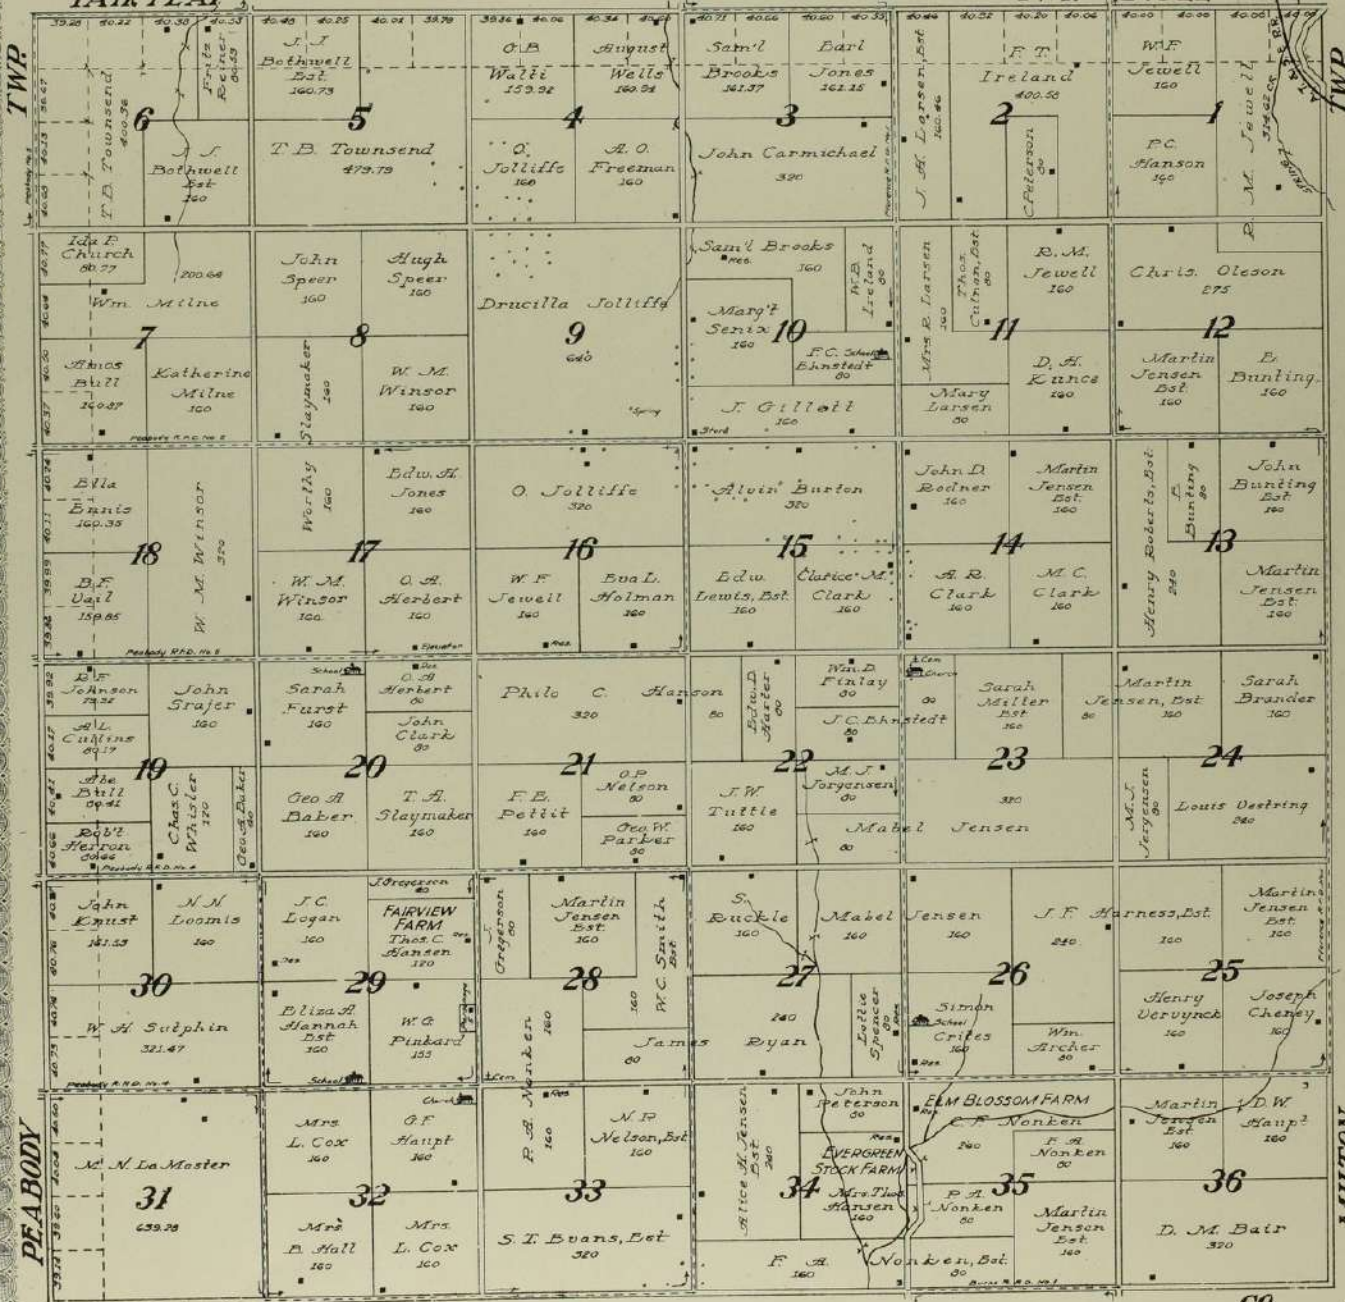

MAP OF
SUMMIT
TOWNSHIP

Scale 2 inches to 1 mile

Township 22 South, Range 4 East of the 6th P.M.

FAIR PLAY

TWP. & DOYLE TWP.

BUTLER

CO.