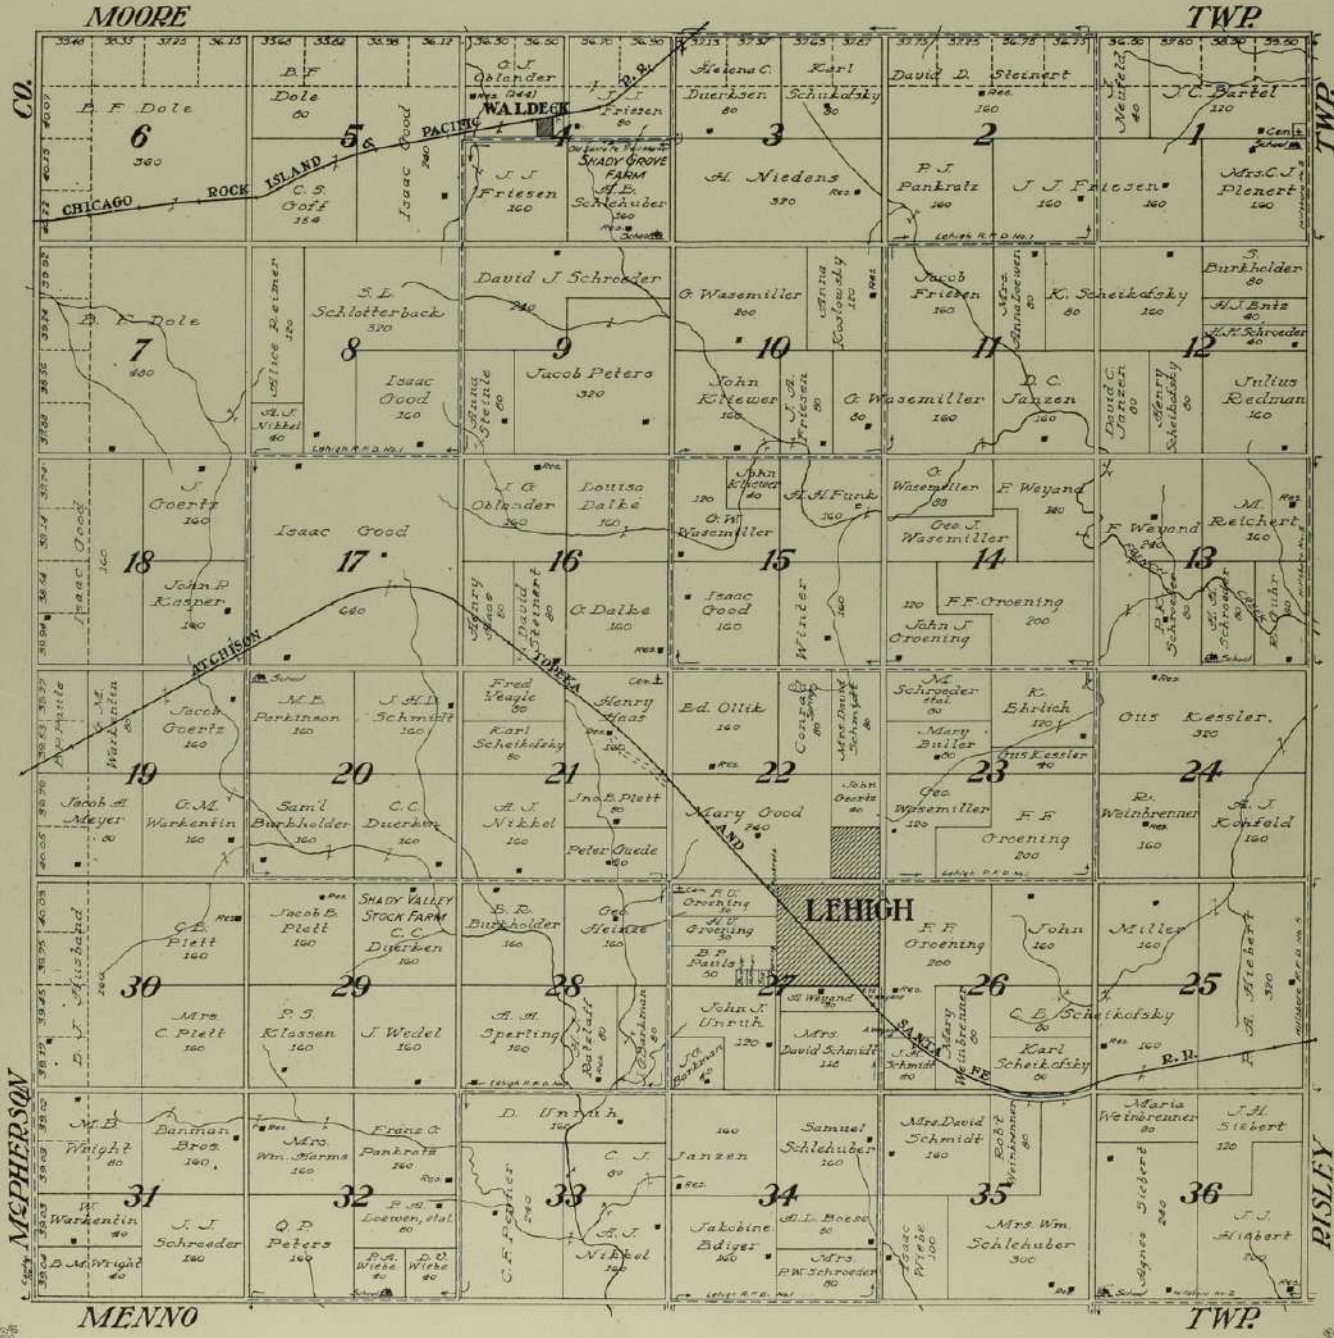

MAP OF
MOORE
TOWNSHIP

Scale 2 inches to 1 mile

Township 18 South, Range 1 East of the 6th P. M.

MAP OF
LEHIGH
TOWNSHIP

Scale 2 inches to 1 mile

Township 19 South, Range 1 East of the 6th P. M.

MAP OF
MENNO
TOWNSHIP

Scale 2 inches to 1 mile

Township 20 South, Range 7 East of the 6th P. M.

WEST BRANCH

TWP.

CO.

M'PHERSON

TWP.

LIBERTY