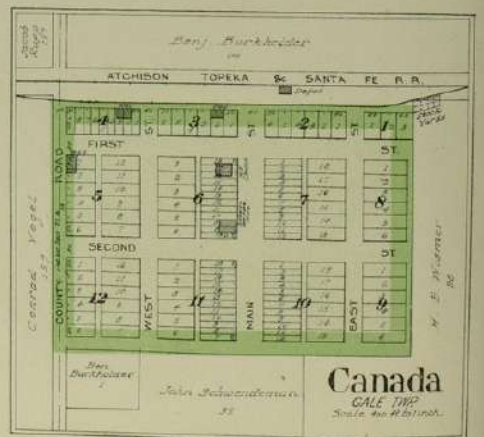

J. J. Dauterive
1911

J. J. Dauterive
1911

PEABODY

PEABODY & CATLIN TWPS.

Scale - 400 ft. = 1 inch
Copyright 1921 by Geo. A. Ogle & Co.

MAP OF
LOGAN
TOWNSHIP
 Scale 2 inches to 1 mile

Township 17 South, Range 1 East of the 6th P. M.

MAP OF
MOORE
TOWNSHIP

Scale 2 inches to 1 mile

Township 18 South, Range 1 East of the 6th P. M.

MAP OF
LEHIGH
TOWNSHIP

Scale 2 inches to 1 mile

Township 19 South, Range 1 East of the 6th P. M.

MAP OF
MENNO
TOWNSHIP