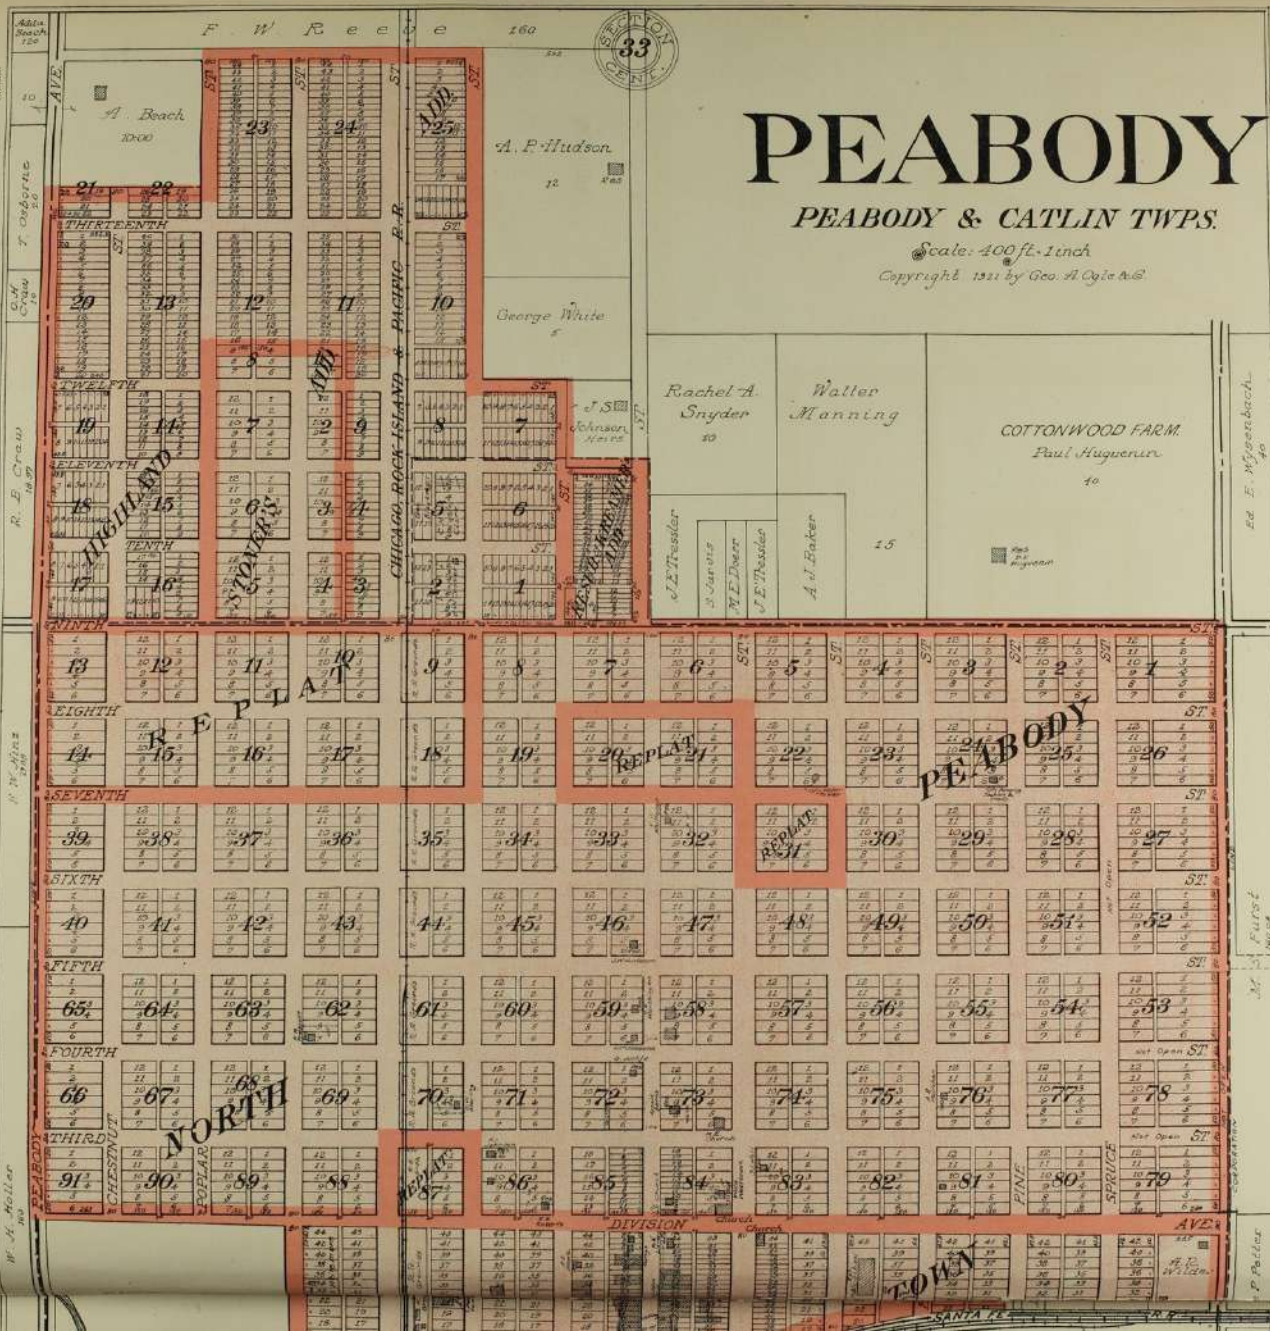

J. J. Dauterive
1911

J. J. Dauterive
1911

PEABODY

PEABODY & CATLIN TWPS.

Scale - 400 ft. = 1 inch
Copyright 1921 by Geo. A. Ogle & Co.

MAP OF
LOGAN
TOWNSHIP
 Scale 2 inches to 1 mile

Township 17 South, Range 1 East of the 6th P. M.

MAP OF
MOORE
TOWNSHIP

Scale 2 inches to 1 mile

Township 18 South, Range 1 East of the 6th P. M.

MAP OF
LEHIGH
TOWNSHIP

Scale 2 inches to 1 mile

Township 19 South, Range 1 East of the 6th P. M.

MAP OF
MENNO
TOWNSHIP