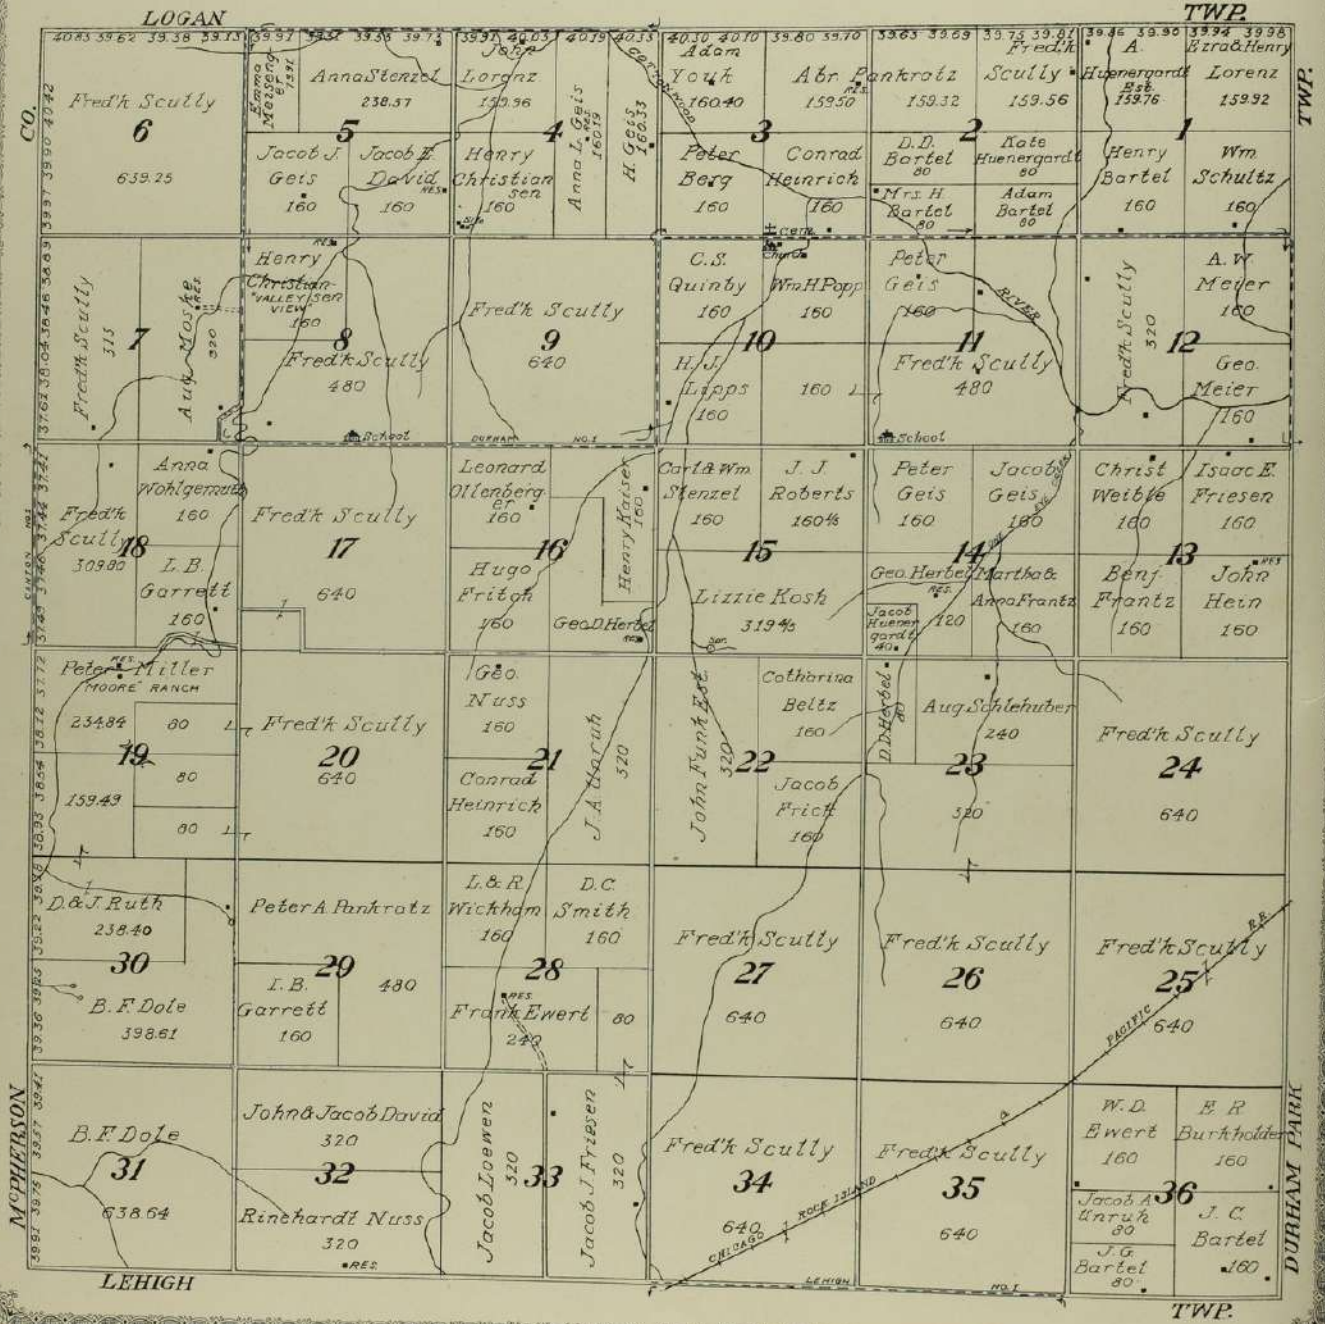

MAP OF
MOORE
TOWNSHIP

Scale 2 inches to 1 mile

Township 18 South, Range 1 East of the 6th P. M.

MAP OF
LEHIGH
TOWNSHIP

Scale 2 inches to 1 mile

Township 19 South, Range 1 East of the 6th P. M.

MAP OF
MENNO
TOWNSHIP