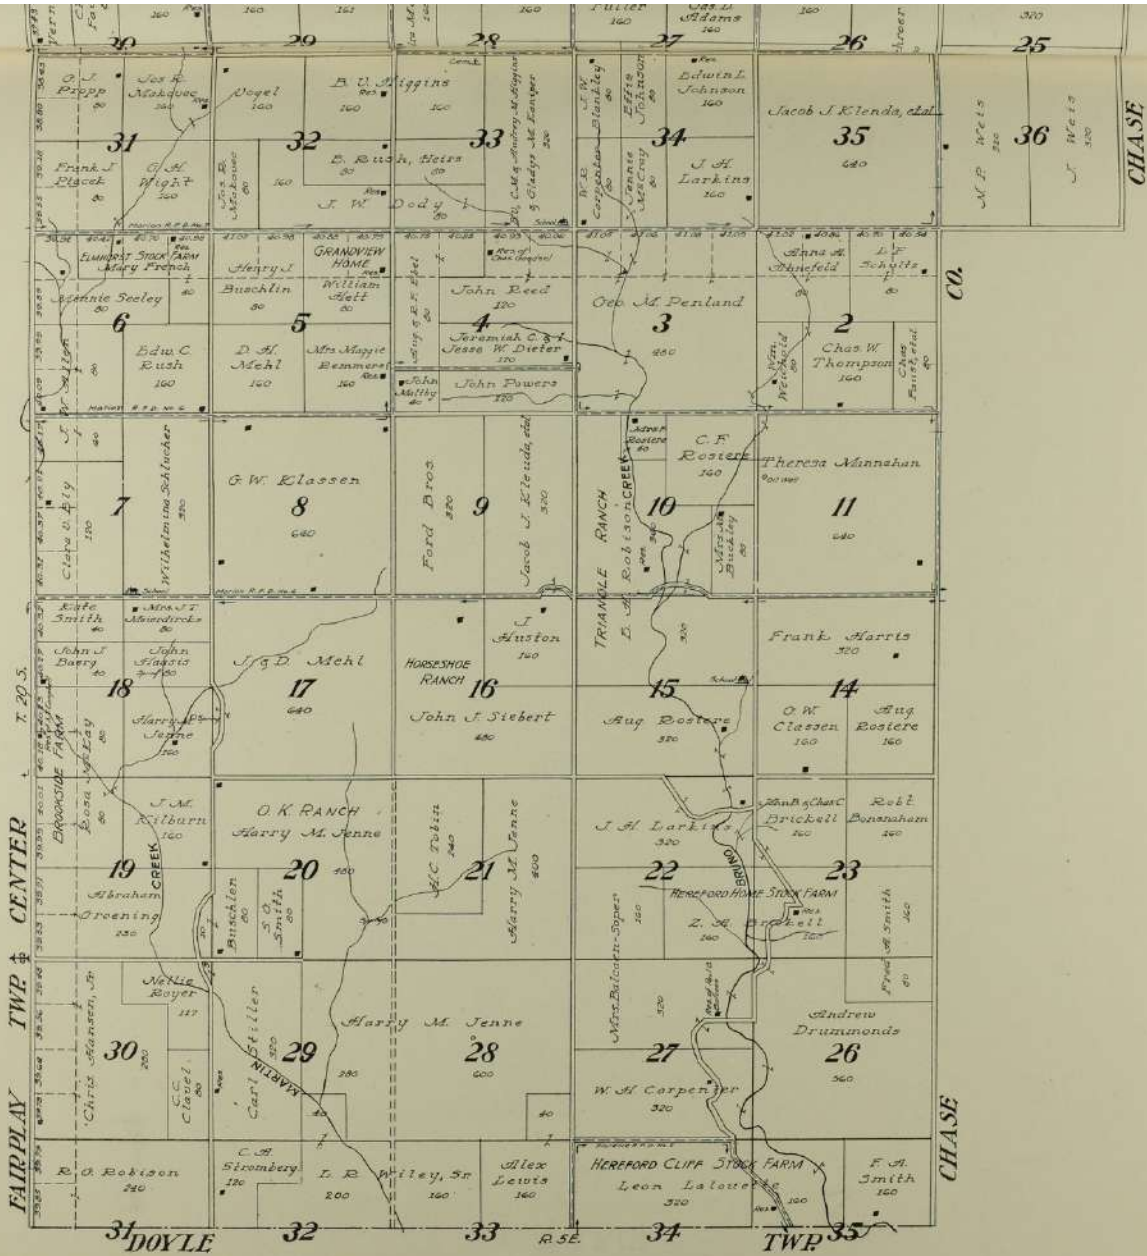

Township 22 South, Range 4 East of the 6th P.M.

FAIR PLAY

TWP. & DOYLE TWP.

BUTLER

CO.

MAP OF
GRANT
TOWNSHIP

Scale 2 inches to 1 mile

Township 19 South, Range 5 East and
Part of Townships 18 and 20 South, Range 5 East of the 6th P. M.

MAP OF
DOYLE
TOWNSHIP

Scale 2 inches to 1 mile

Part of Townships 20 and 21 South, Range 5 East and
Part of Township 21 South, Range 4 East of the 6th P.M.

MAP OF
MILTON
 TOWNSHIP
 Scale 2 inches to 1 mile