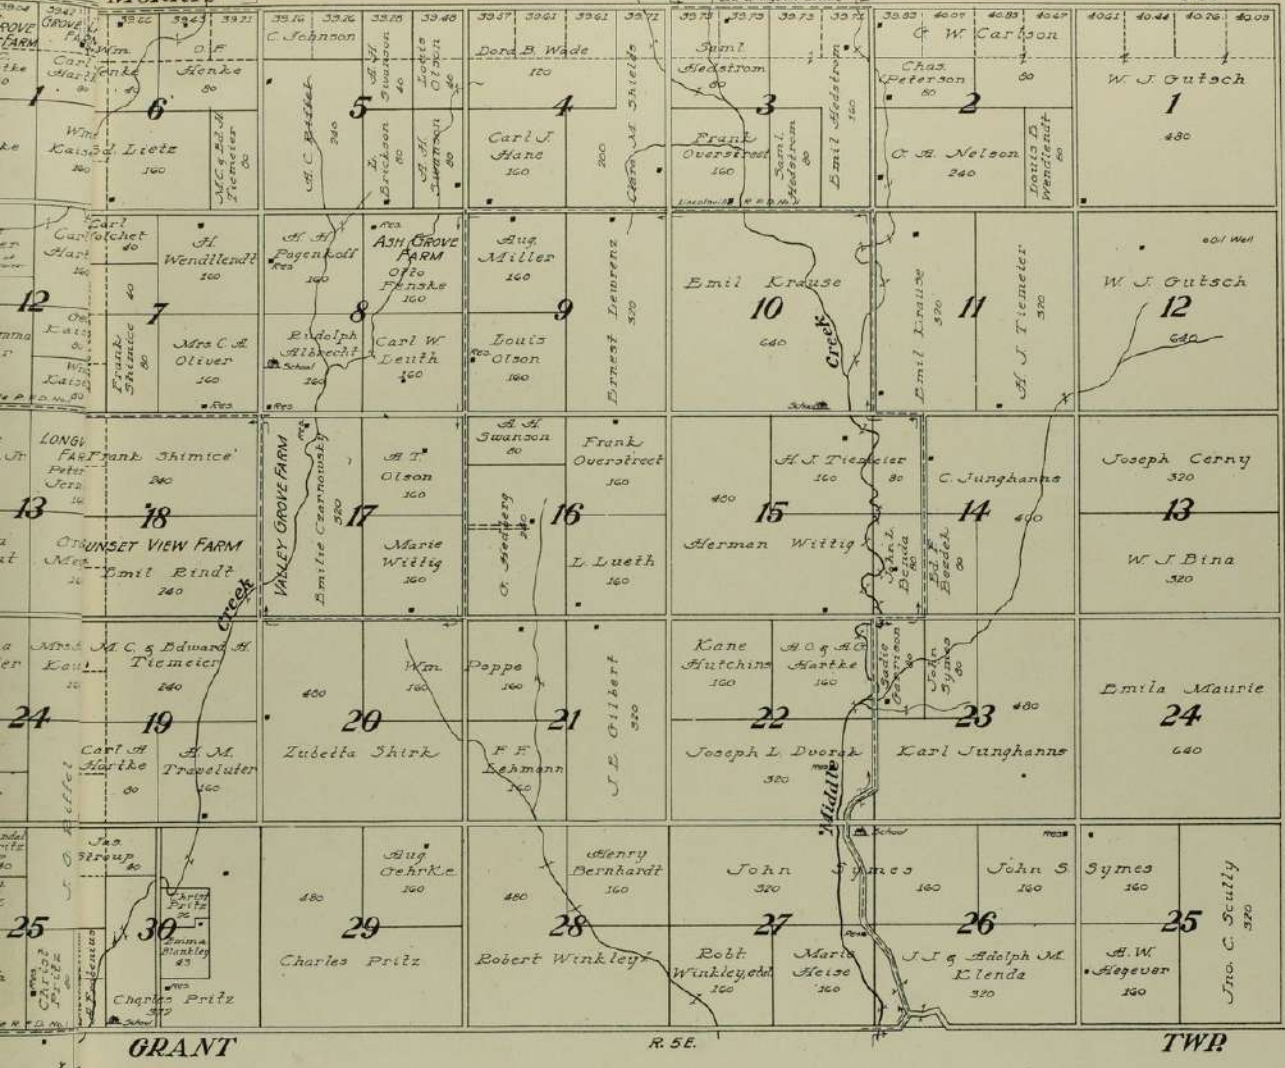

TWP

TWP MORRIS

CO.

CO.

33

Township 18 South, Range 4 East,
 Part of Township 19 South, Range 4 East and
 Part of Township 18 South, Range 5 East of the 6th P.M.

TWR

Part of Townships 19 and 20 South, Range 4 East and
 Part of Township 19 South, Range 3 East of the 6th P.M.

TWP.

38 CENTER

MAP OF
FAIRPLAY
TOWNSHIP

Scale 2 inches to 1 mile
Part of Townships 20 and 21 South.
Range 4 East of the 6th P. M.

SUMMIT

TWP.

MAP OF
SUMMIT
TOWNSHIP

Scale 2 inches to 1 mile