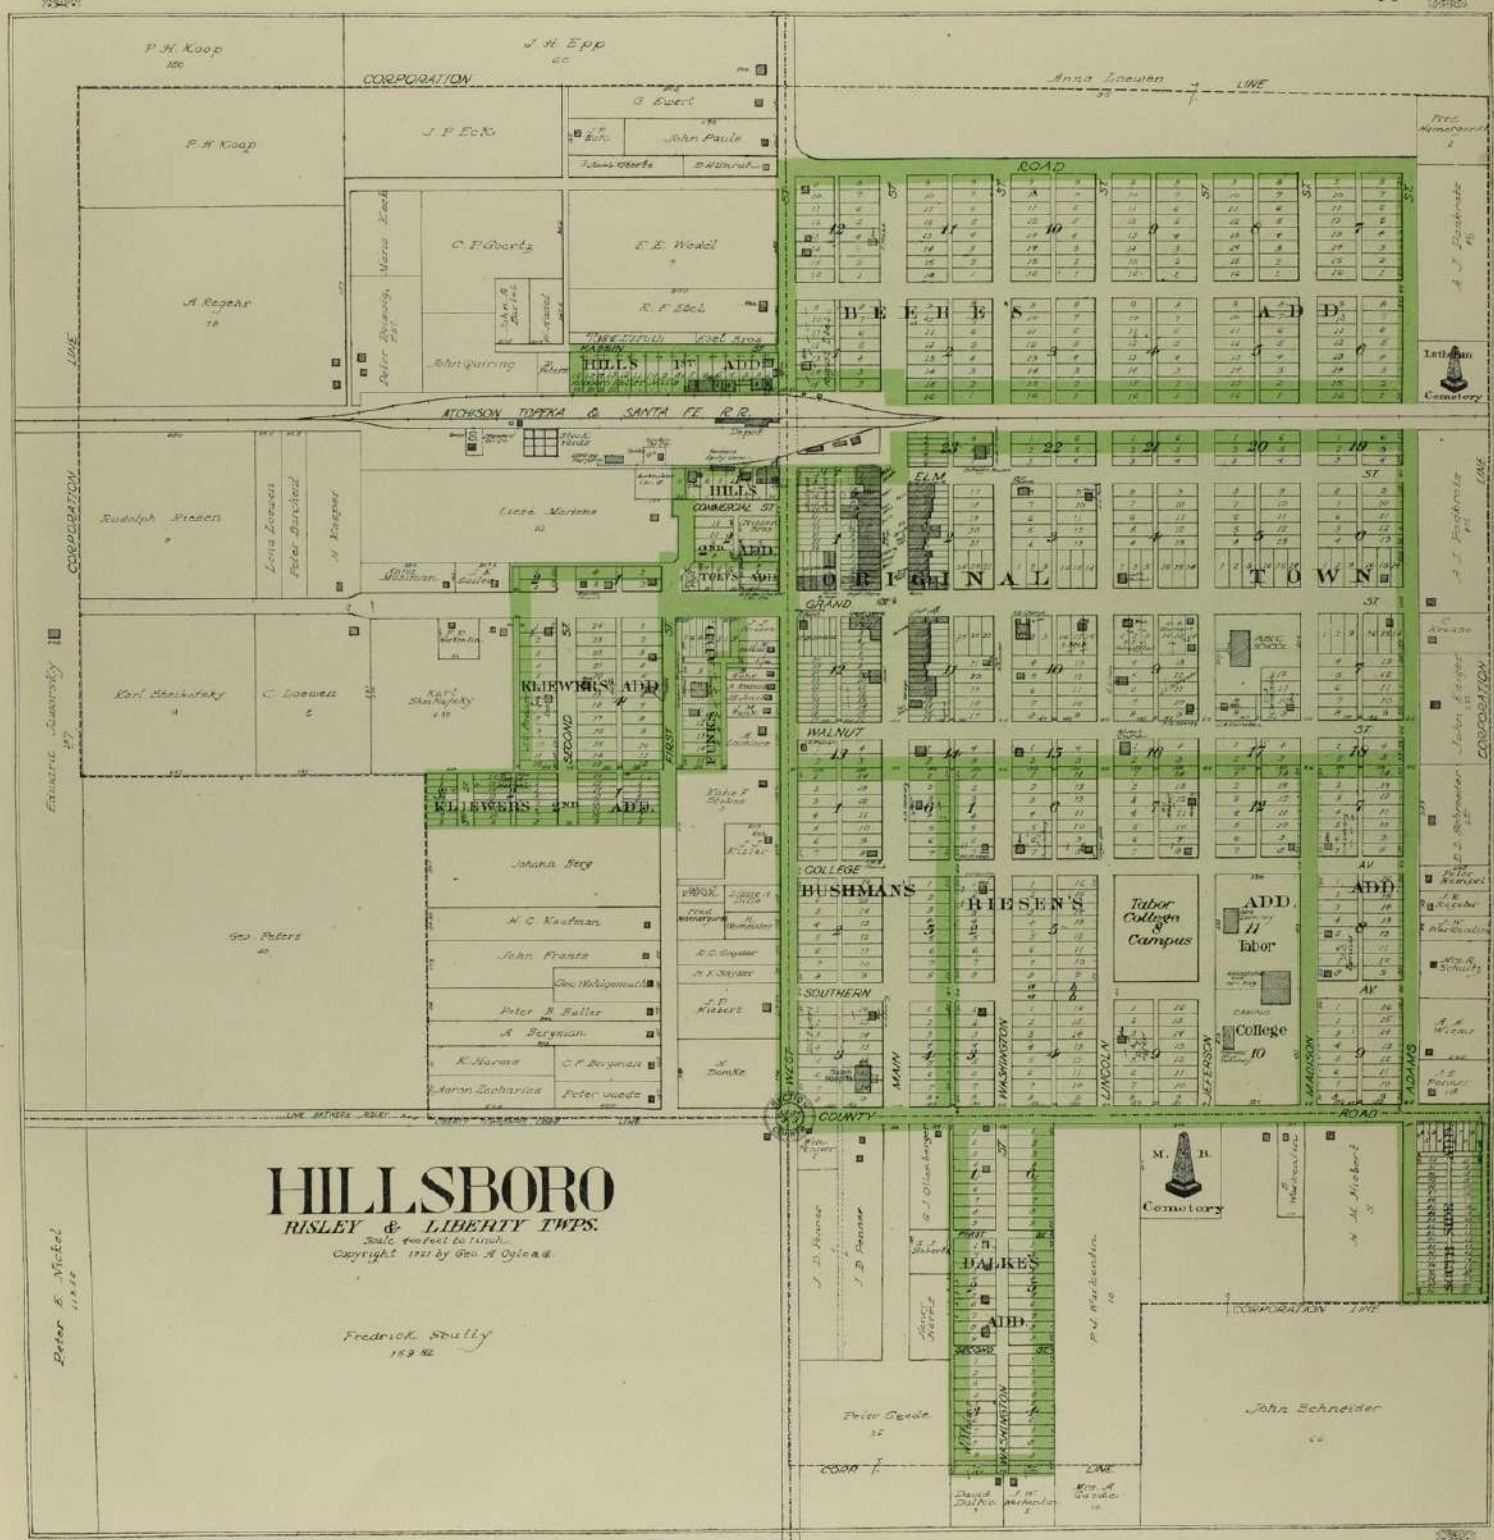

HILLSBORO

RISLEY & LIBERTY TOWNS.

Frederick Stally
1898

Peter E. Nitzel
1915

J. J. Dauterive
1911

J. J. Dauterive
1911

J. J. Dauterive
1911

J. J. Dauterive
1911

J. J. Dauterive
1911

J. J. Dauterive
1911

J. J. Dauterive
1911