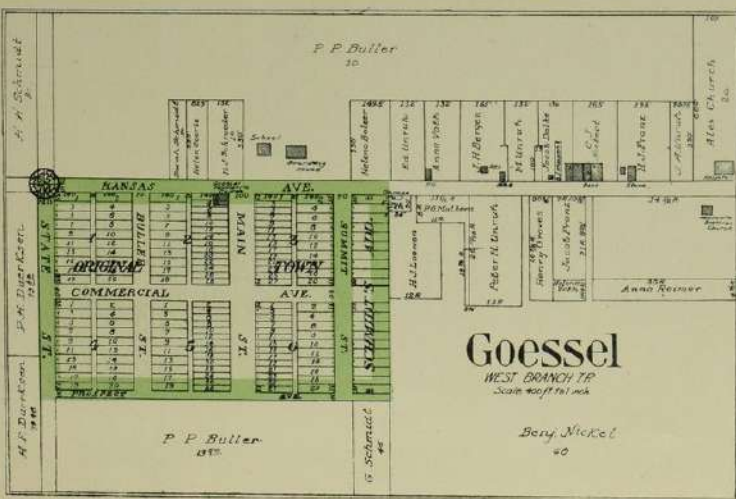

J. J. Dauterive
1911

J. J. Dauterive
1911

PEABODY

PEABODY & CATLIN TWPS.

Scale - 400 ft. = 1 inch
Copyright 1921 by Geo. A. Ogle & Co.

MAP OF
LOGAN
TOWNSHIP
 Scale 2 inches to 1 mile

Township 17 South, Range 1 East of the 6th P. M.

MAP OF
MOORE
TOWNSHIP

Scale 2 inches to 1 mile

Township 18 South, Range 1 East of the 6th P. M.

MAP OF
LEHIGH
TOWNSHIP

Scale 2 inches to 1 mile

Township 19 South, Range 1 East of the 6th P. M.

MAP OF
MENNO
TOWNSHIP