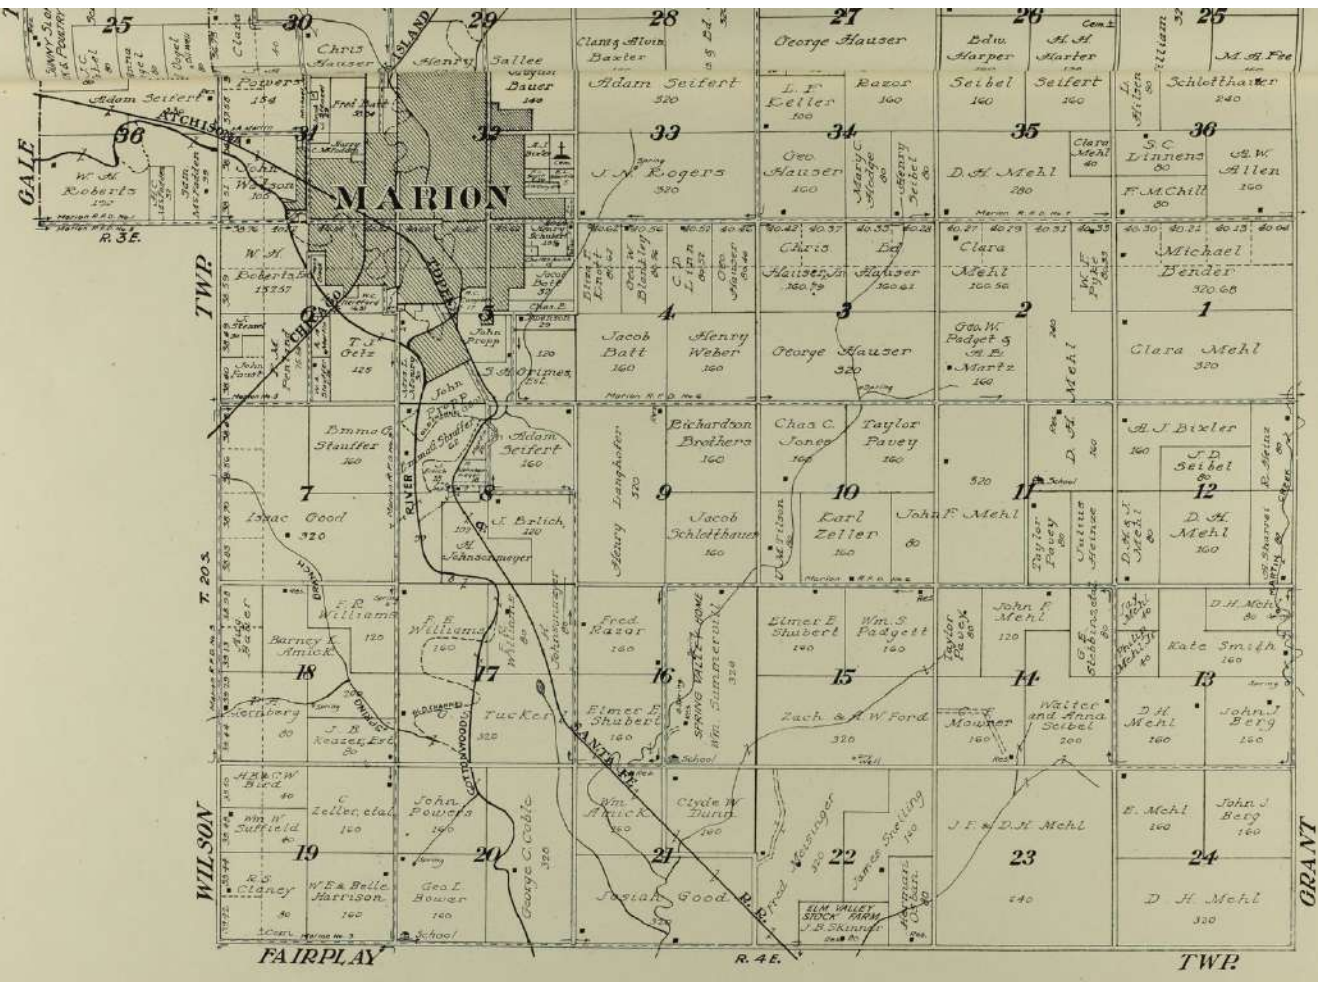

TWP

TWP MORRIS

CO.

CO.

33

Township 18 South, Range 4 East,
 Part of Township 19 South, Range 4 East and
 Part of Township 18 South, Range 5 East of the 6th P.M.

TWR

Part of Townships 19 and 20 South, Range 4 East and
 Part of Township 19 South, Range 3 East of the 6th P.M.

TWP.

38 CENTER

MAP OF
FAIRPLAY
TOWNSHIP

Scale 2 inches to 1 mile
Part of Townships 20 and 21 South.
Range 4 East of the 6th P. M.

SUMMIT

TWP.

MAP OF
SUMMIT
TOWNSHIP

Scale 2 inches to 1 mile