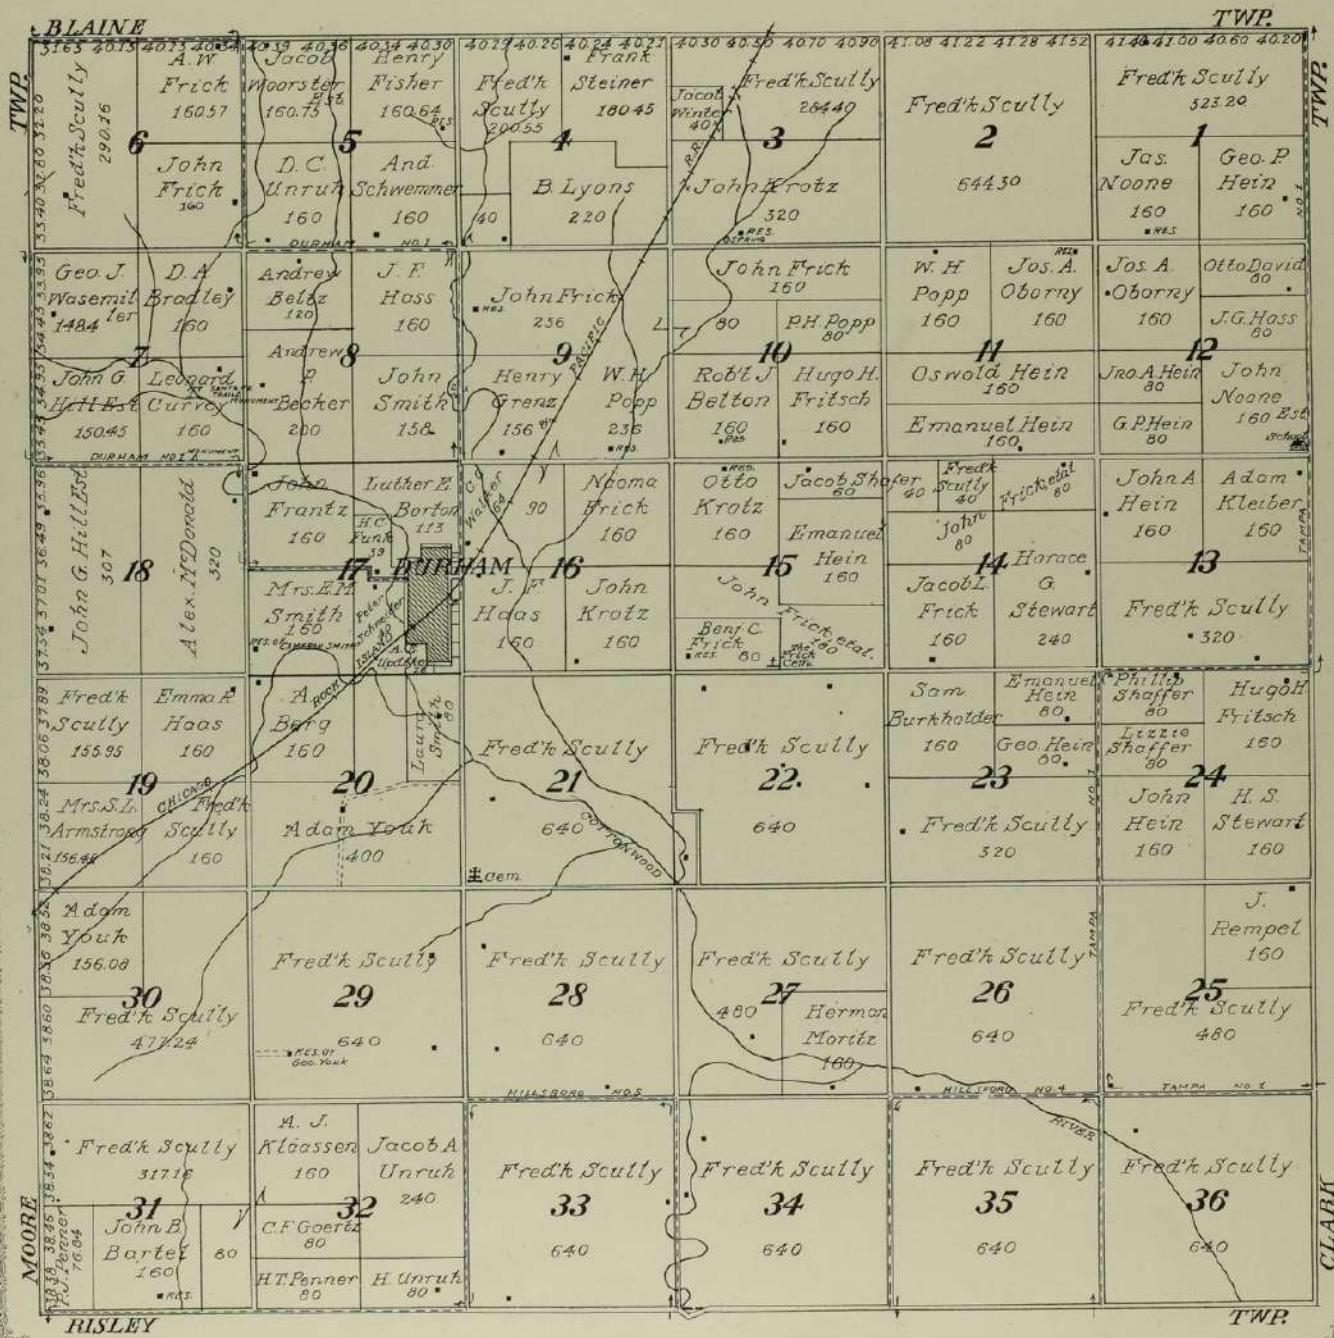

MAP OF
DURHAM PARK
TOWNSHIP

Scale 2 inches to 1 mile

Township 18 South, Range 2 East of the 6th P.M.