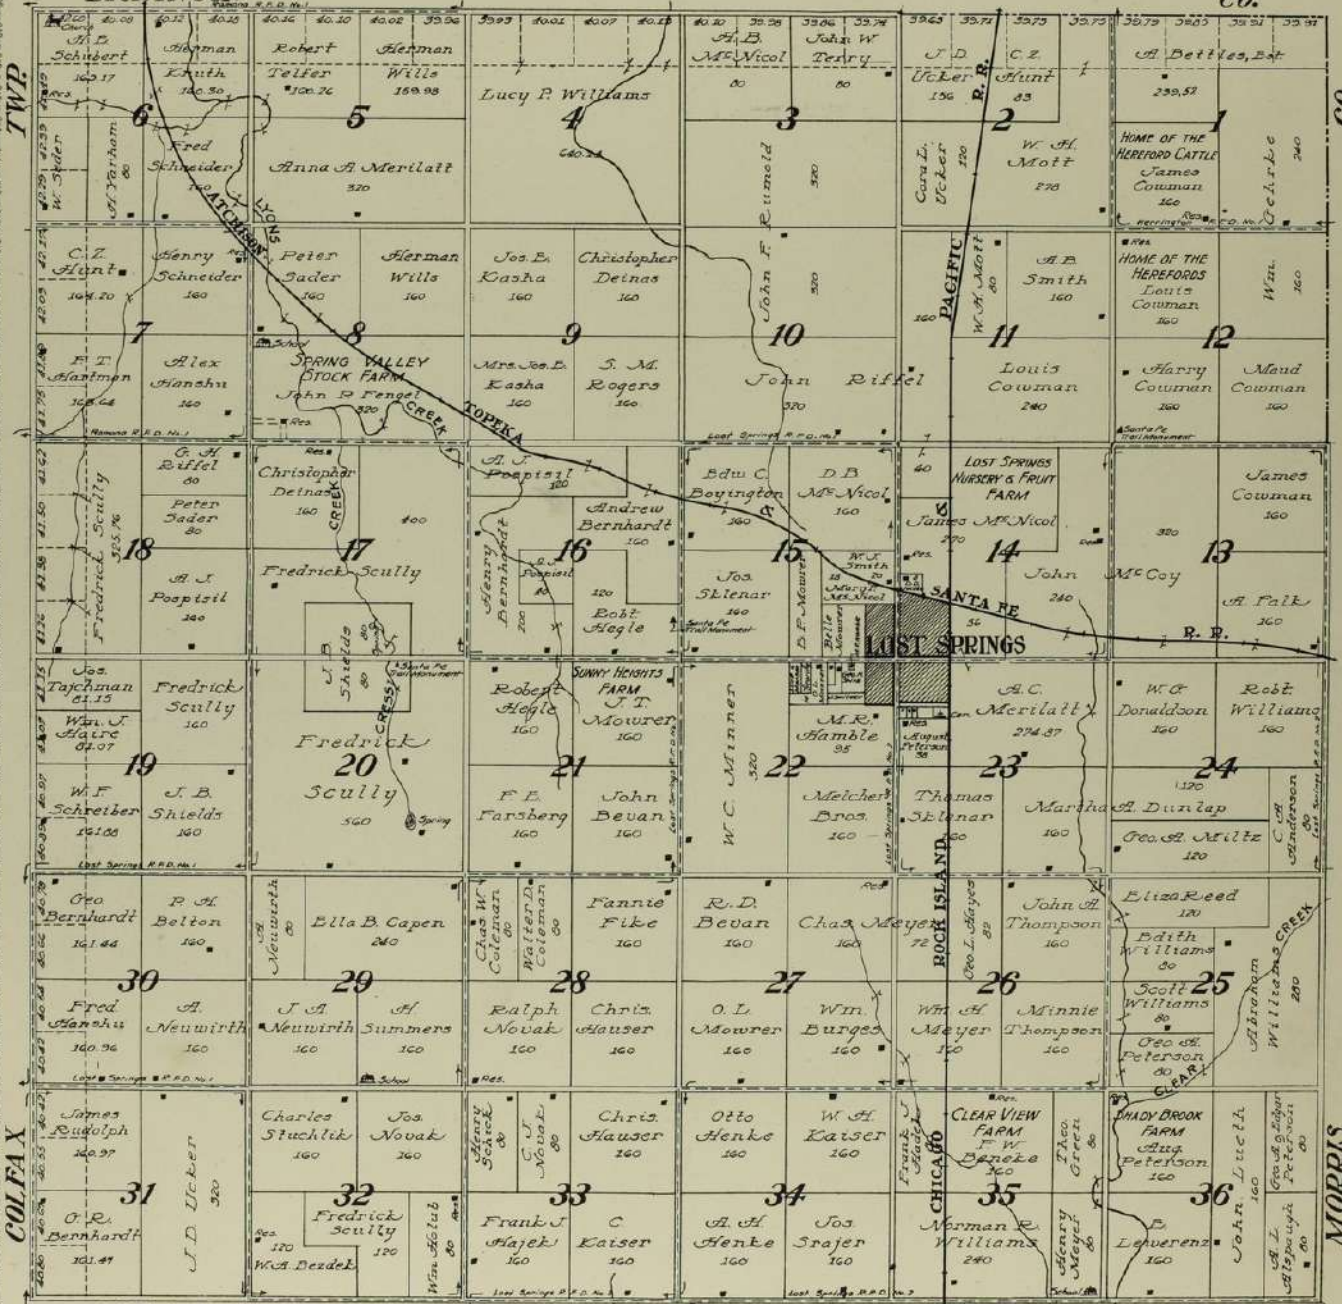

MAP OF
LOST SPRINGS
TOWNSHIP
Scale 2 inches to 1 mile

Township 17 South, Range 4 East of the 6th P. M.

DICKINSON

CO.

CLEAR CREEK

TWP

KANSAS STATE HISTORICAL SOCIETY