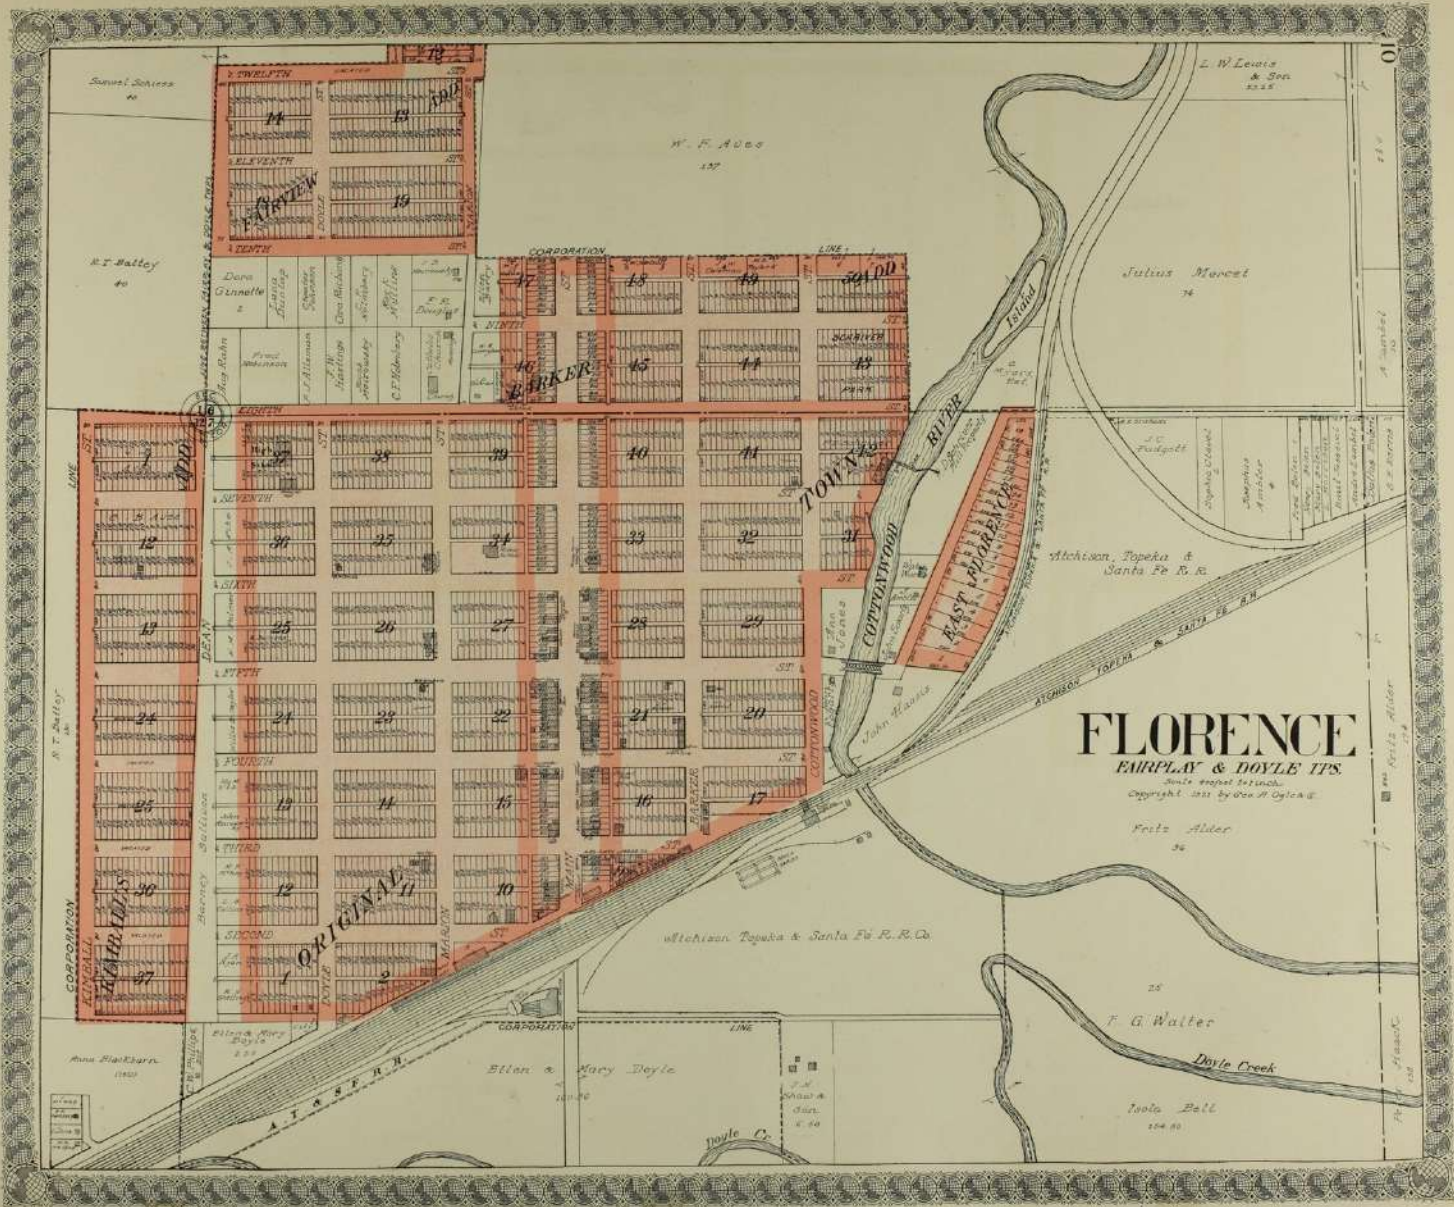

FLORENCE

FAIRPLAY & DOYLE IFS

June 1904 Plat No. 10

Copyright 1904 by Wm. H. Ogden

Fritz Alder

36

F. G. Walter

25

Isola Bell

104 80

W. F. Adams

157

Julius Marcel

76

Atchison, Topeka & Santa Fe R.R. Co.

Ellen & Mary Doyle

100 80

Doyle C.

6 40

Samuel Sellers

40

E. T. Bailey

40

E. T. Bailey

40

Ana Sig-Ekern

100 80

Ellen & Mary Doyle

2 20

Anna Sig-Ekern

100 80

L. W. Lewis & Son

22 15

W. F. Adams

157

Atchison, Topeka & Santa Fe R.R.

Atchison, Topeka & Santa Fe R.R.

F. G. Walter

25

Isola Bell

104 80

Doyle C.

6 40