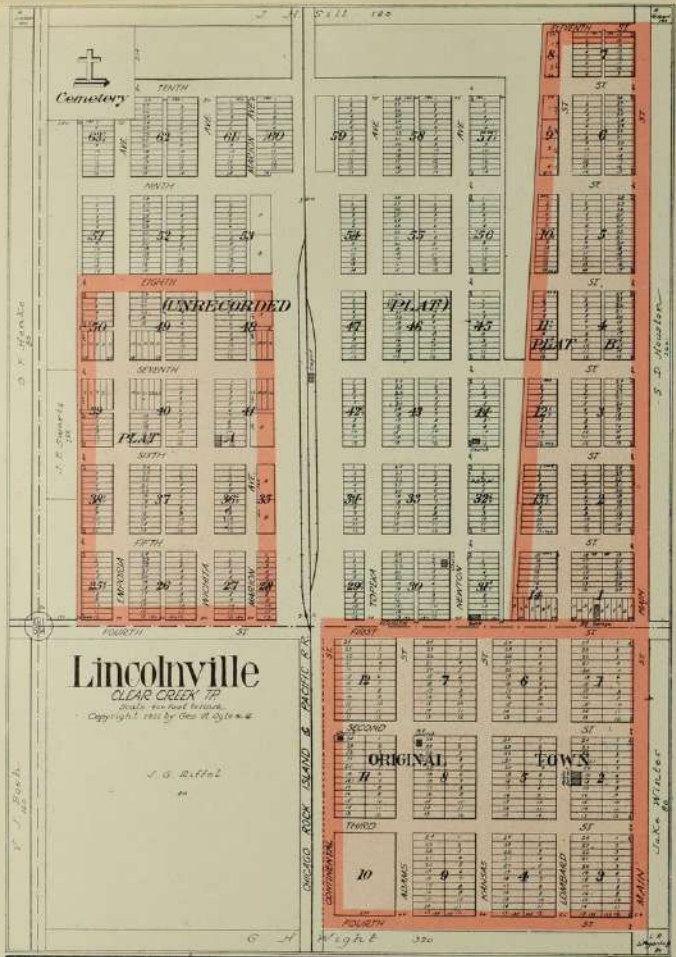

TWP

TWP MORRIS

CO.

CO.

33

Township 18 South, Range 4 East,
 Part of Township 19 South, Range 4 East and
 Part of Township 18 South, Range 5 East of the 6th P.M.

TWR

Part of Townships 19 and 20 South, Range 4 East and
 Part of Township 19 South, Range 3 East of the 6th P.M.

TWP.

38 CENTER

MAP OF
FAIRPLAY
TOWNSHIP

Scale 2 inches to 1 mile
Part of Townships 20 and 21 South.
Range 4 East of the 6th P. M.

SUMMIT

TWP.

MAP OF
SUMMIT
TOWNSHIP

Scale 2 inches to 1 mile