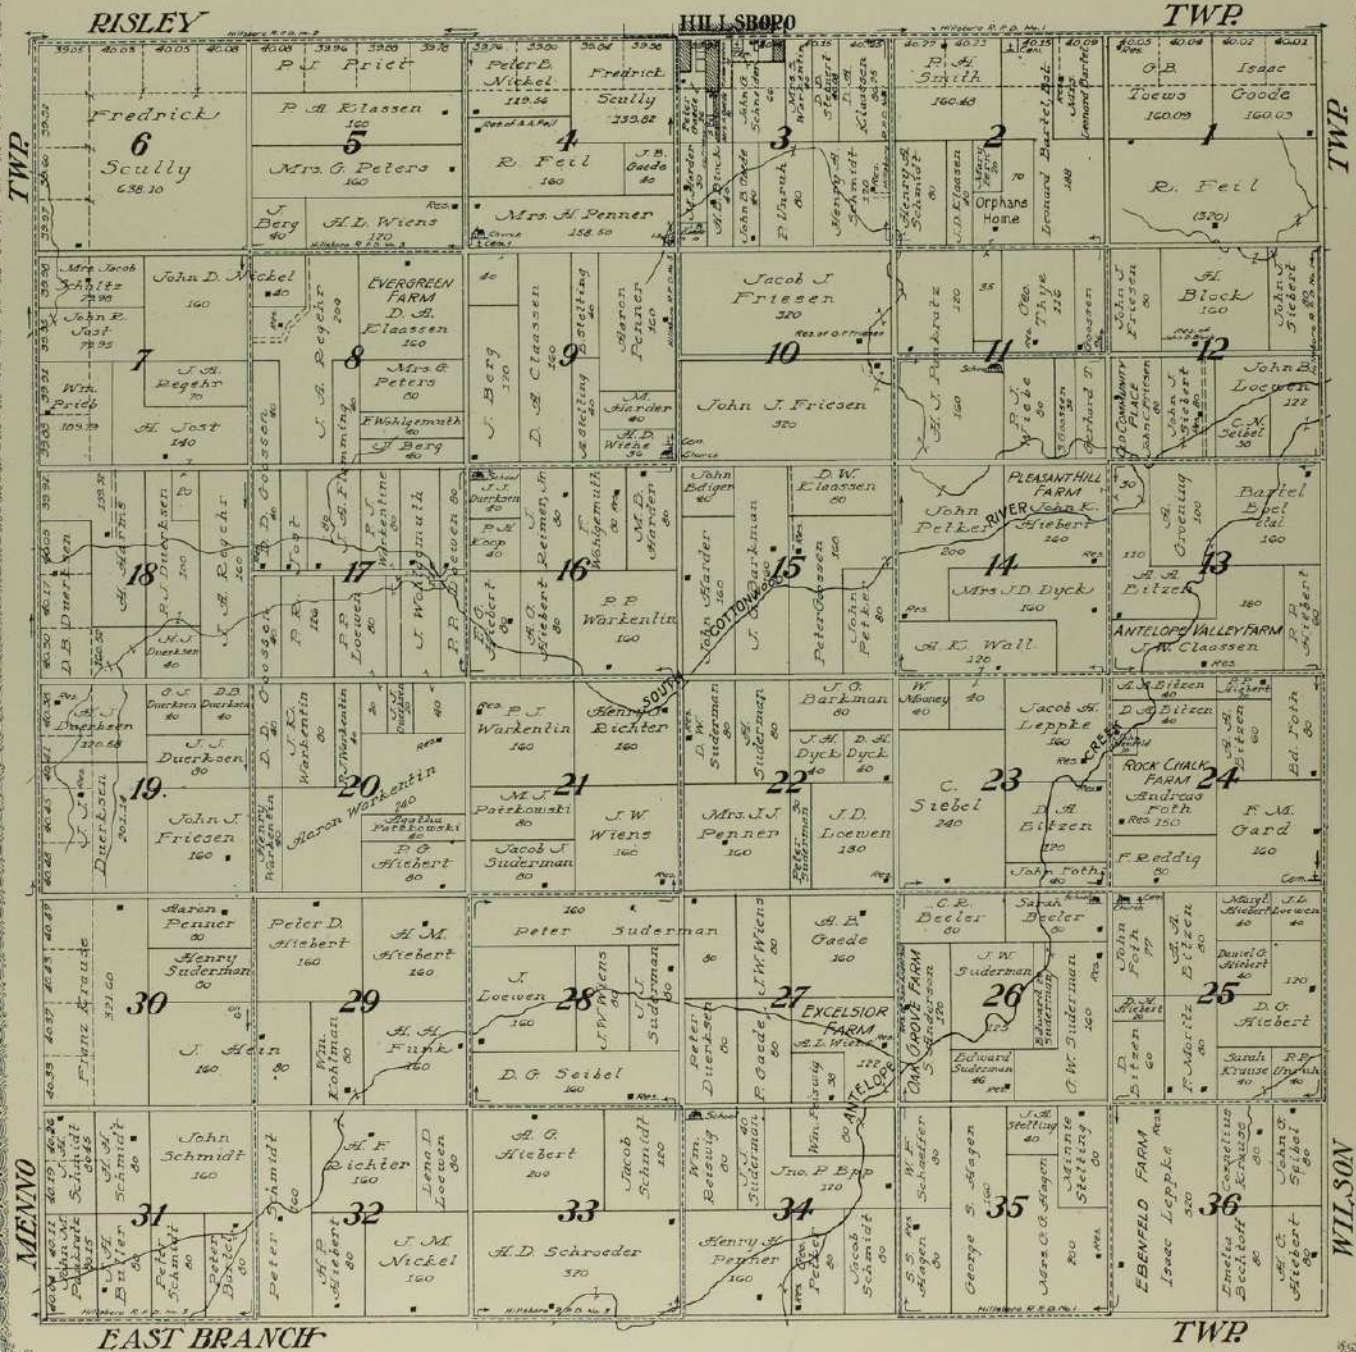

MAP OF
LIBERTY
TOWNSHIP
 Scale 2 inches to 1 mile

Township 20 South, Range 2 East of the 6th P. M.

TWP

TWP

MENNO

WILSON

EAST BRANCH

TWP