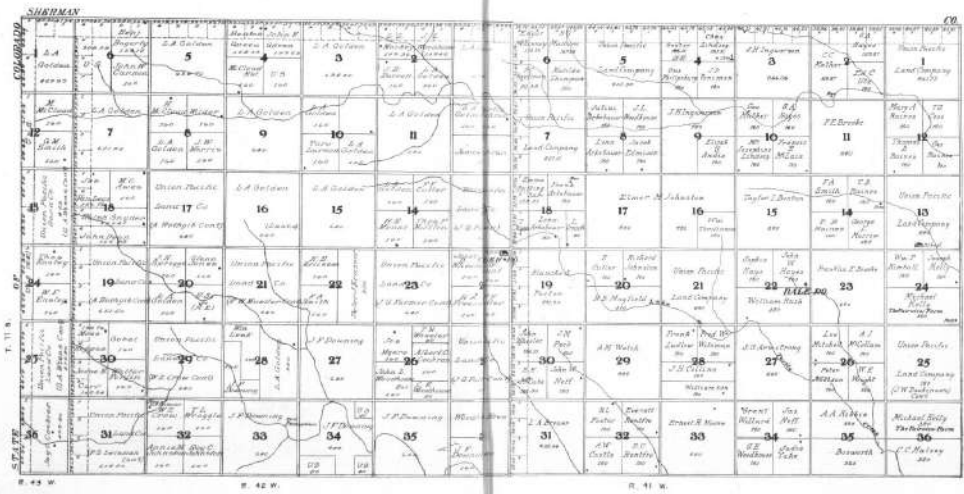

OUTLINE MAP OF
Wallace County
 KANSAS
 Scale 2-5 of 1 inch to 1 mile

Township 11 S. Ranges 42 & 43 W.

Scale 1/2 inch to 1 mile
OF THE 6th T. M.

Township 11 S. Range 41 W.

Scale 1/2 inch to 1 mile
OF THE 6th T. M.

R. 40 W.

R. 39 W.

R. 38 W.

1890

Township 13 S. Range 40 W.
Scale 1/4 inch to 1 mile
 OF THE 66. P. M.

Township 13 S. Range 39 W.
Scale 1/4 inch to 1 mile
 OF THE 66. P. M.

Township 13 S. Range 38 W.
Scale 1/4 inch to 1 mile
 OF THE 66. P. M.

Township 15 S. Range 41 W.
 Scale 1/4 inch to a mile
 OF THE 6th. P. M.

Township 15 S. Range 40 W.
 Scale 1/4 inch to 1 mile
 OF THE 6th. T. M.

Township S. Range 39 W.
 Scale 1/4 inch to 1 mile
 OF THE 6th. T. M.

Township 15 S. Range 38 W.
 Scale 1/4 inch to 1 mile
 OF THE 6th. T. M.