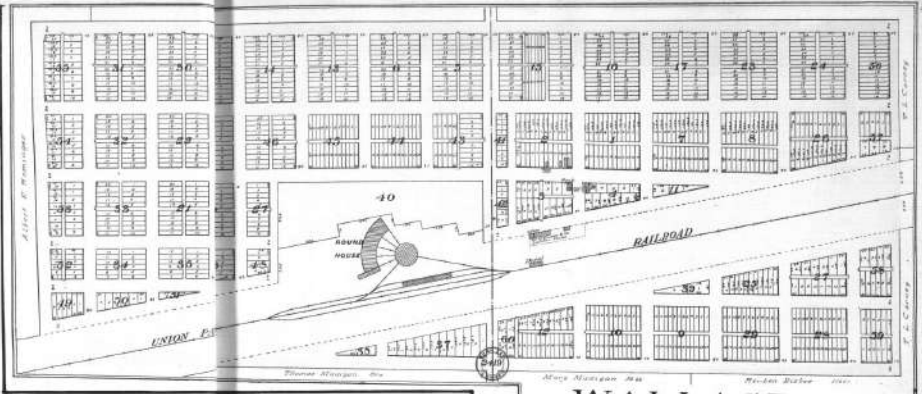

Township 14 S. Range 38 W.
Each 36 miles by 36 miles
 OF THE 6th. P. M.

R. 40 W.

R. 39 W.

R. 38 W.

Township 15 S. Ranges 42 & 43 W.
 Scale 1/4 inch to a mile
 OF THE 6th. P. M.

WALLACE
 TWP. 15 S. RGS 42 & 43 W.
 Scale 1/4 inch to a mile

Township 15 S. Range 41 W.
 Scale 1/4 inch to a mile
 OF THE 6th. P. M.

Township 15 S. Range 40 W.
 Scale 1/4 inch to 1 mile
 OF THE 6th. T. M.

Township S. Range 39 W.
 Scale 1/4 inch to 1 mile
 OF THE 6th. T. M.