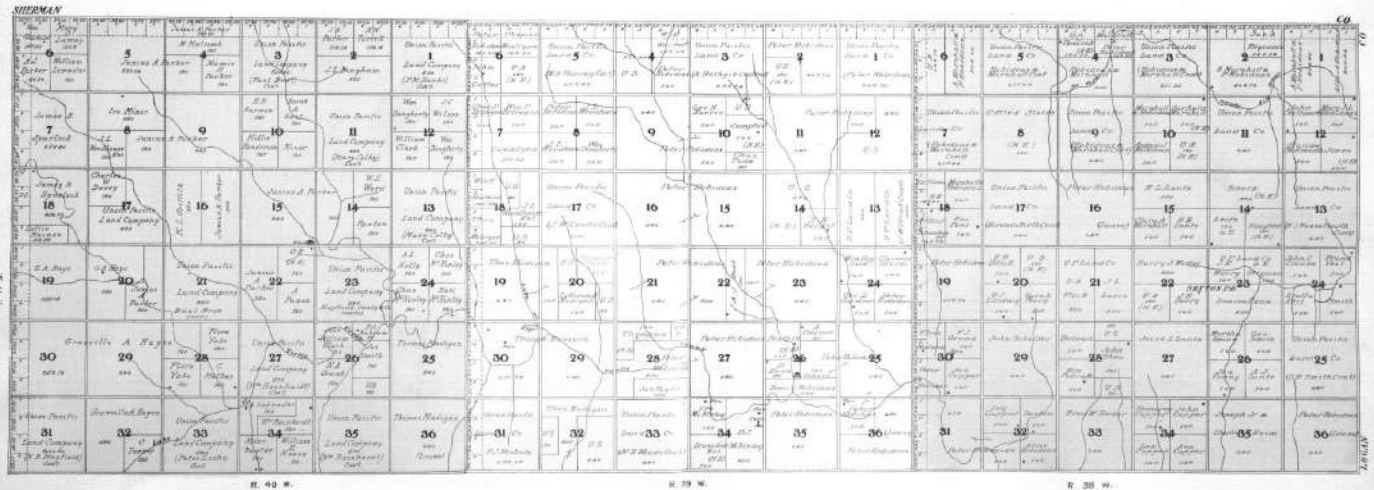

Township 11 S. Range 40 W.
Scale 1/4 inch = 1 mile
OF THE G. S. P. M.

Township 11 S. Range 39 W.
Scale 1/4 inch = 1 mile
OF THE G. S. P. M.

Township 11 S. Range 38 W.
Scale 1/4 inch = 1 mile
OF THE G. S. P. M.