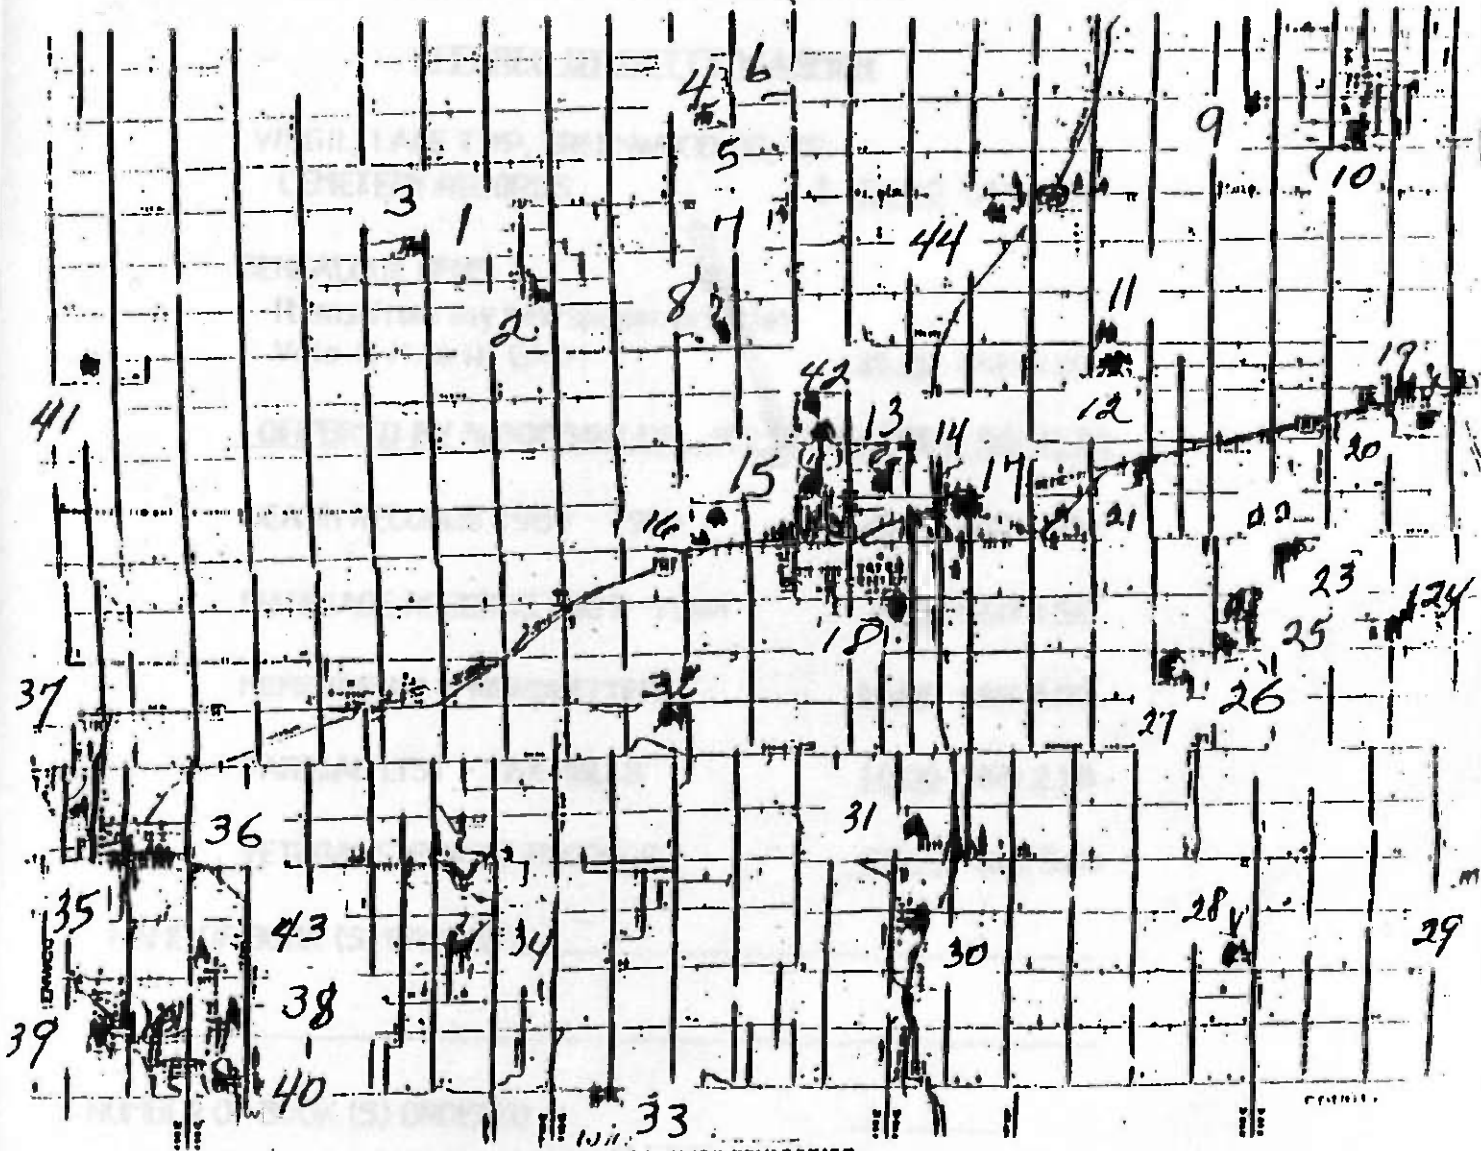

ORDER FORM FOR THE YEAR 1969

WOODSON COUNTY CEMETERIES

NAME _____
CITY _____
STATE _____
DATE OF ORDER _____
MAIL TO _____
STREET _____
CITY _____

1. ASKRN	16. MITCHELL	31. DRUSH
2. TURKEY CREEK	17. TOEDMAN	32. BELMONT
3. NIKKELTOWN	18. KALIDA	33. LITTLE SANDY
4. SIRIA	19. CATHOLIC-PIQUA	34. BIG SANDY
5. GUINGS	20. ST. MARTINS	35. TORONTO E.
6. JONES US75	21. FREVERT	36. TORONTO W.
7. LIBERTY BLUFF	22. SCHAEDE	37. CEDAR BLUFF
8. EWING	23. CHERRY CREEK	38. FINDLEY
9. HATHAWAY	24. LINDEN-ORTII	39. CARLISLE
10. CEDAR VALE HF	25. ST MARY-OWL CR.	40. Ind. Hound
11. LOHANDA PIERCE	26. OWL CREEK LUTH.	41. J-BANDSTONE
12. STRANDE	27. CONDICK OWL CR.	42. COOK-ALLEN
13. Blanchard	28. OLIVER	43. TORONTO LAKE
14. TOEDMAN	29. TWO HOUNDS	44. ANASA, ILLWARD
15. YATES CENTER	30. PLEASANT VALLEY