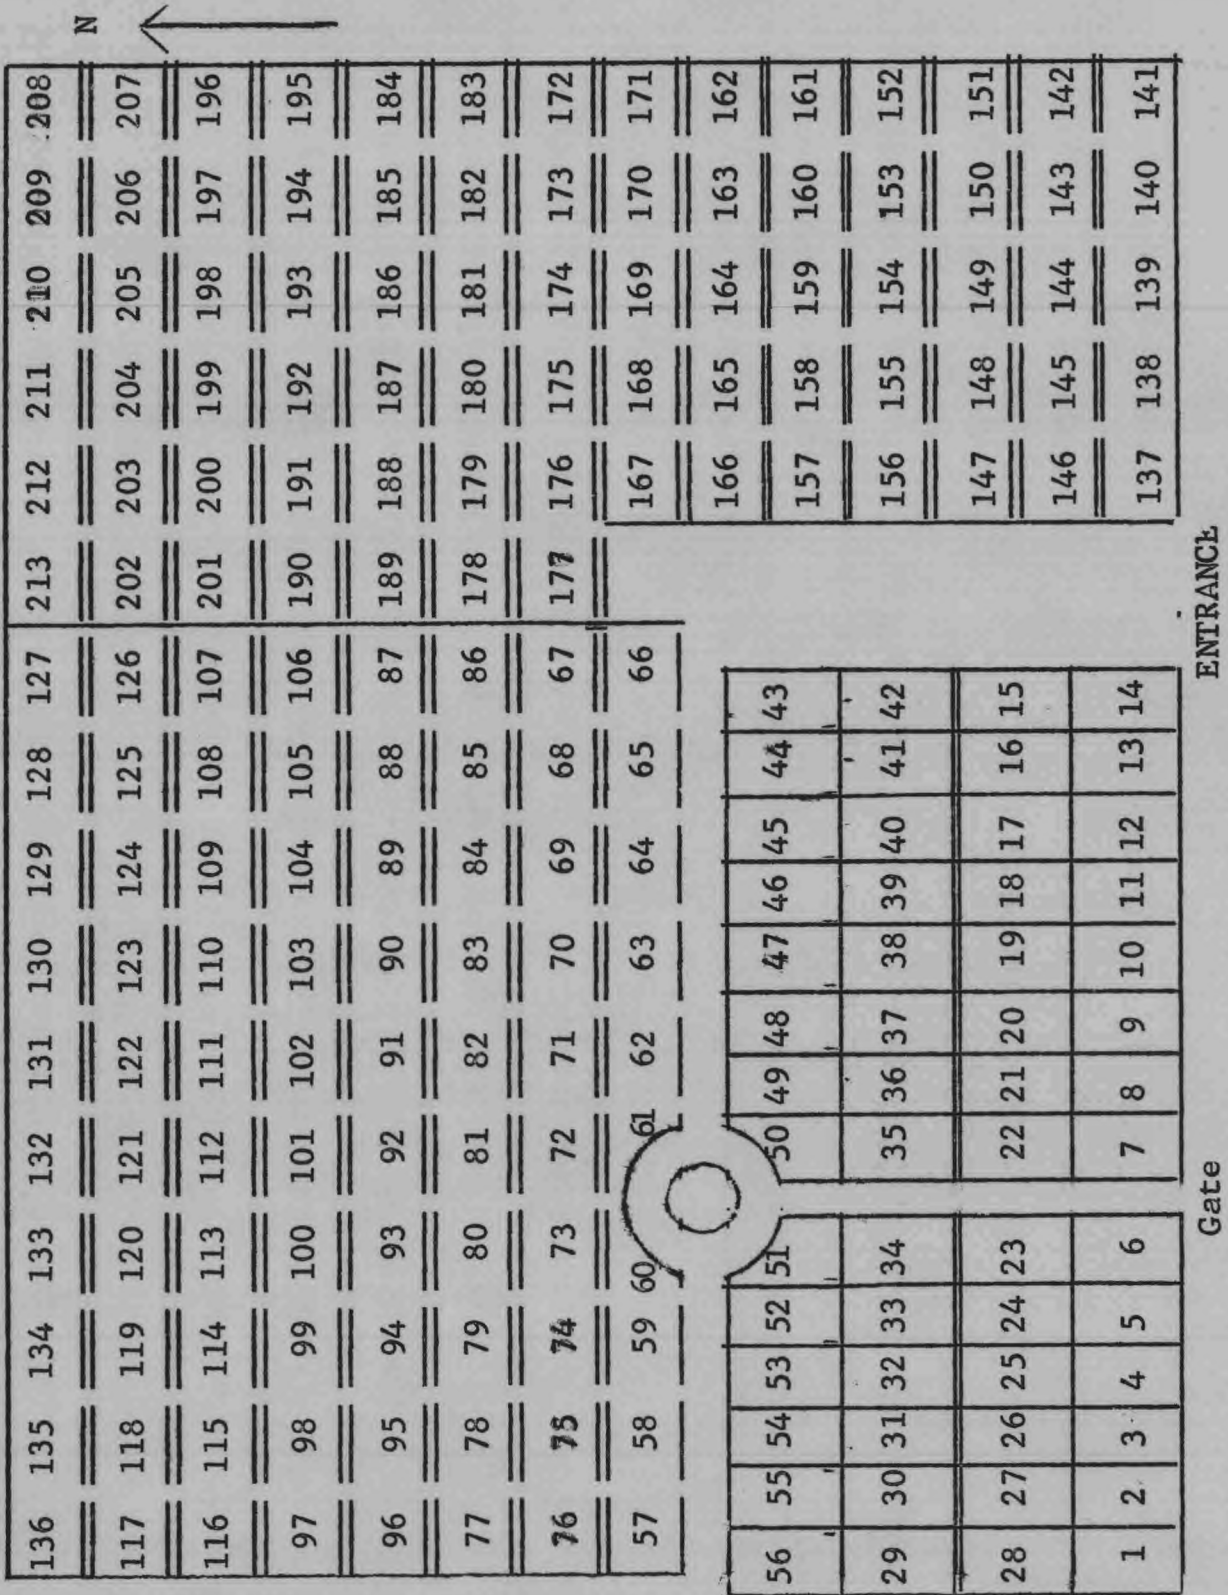

RED OAK CEMETERY

Red Oak, Lawrence County, Missouri

This plat made from one submitted 30 May 1938 by Rhyan Landrum of Mt. Vernon, Missouri.