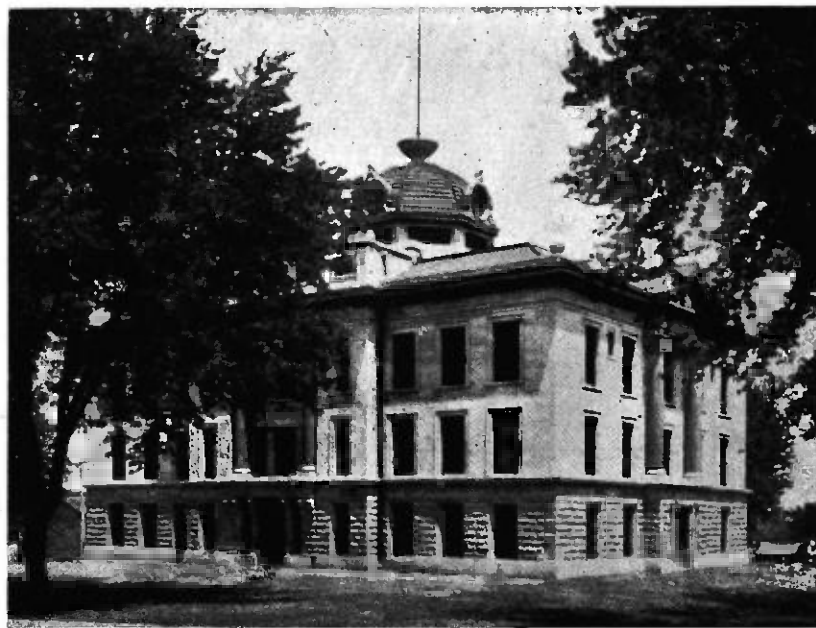

MONROE COUNTY COURT HOUSE, PARIS, MISSOURI.