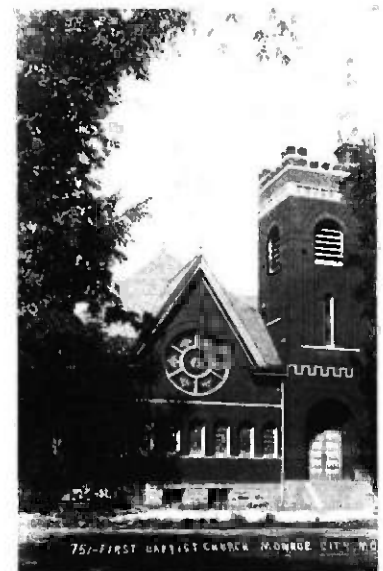

FIRST BAPTIST CHURCH,
MONROE CITY, MO.