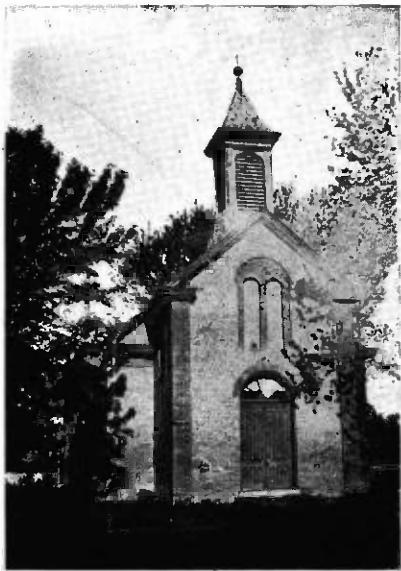

PRESBYTERIAN CHURCH,
MONROE CITY, MO.