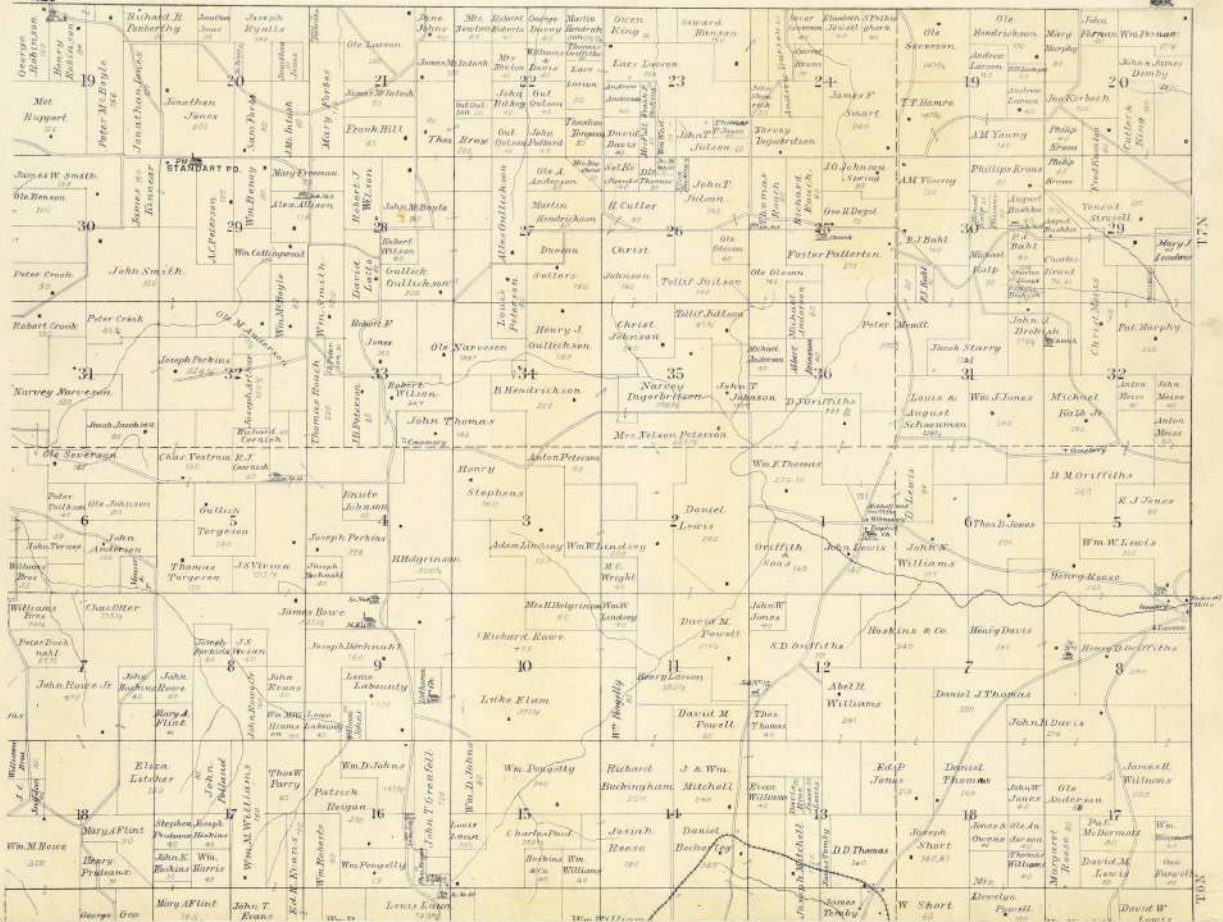

PLAT BOOK

— OF —

IOWA COUNTY

WISCONSIN.

COMPILED AND DRAWN BY F. E. MORROW, B. C. E.

CONTAINING ALSO

A Large Double Page Map of the State of Wisconsin.

MADISON, WIS.:
SELWYN A. BRANT,
1895.

MAP OF IOWA COUNTY

R I C H L A N D

C O .

C O .

S A U K

Church School

WEST PART OF TOWN OF DODGEVILLE

TOWN OF RIDGEWAY

VILLAGE OF RIDGEWAY

**BARNEVELD
TOWN OF
BRIGHAM**

TOWN OF MOSCOW

R 5 E

T 5 N

T 4 N

TOWN OF LINDEN

R I E