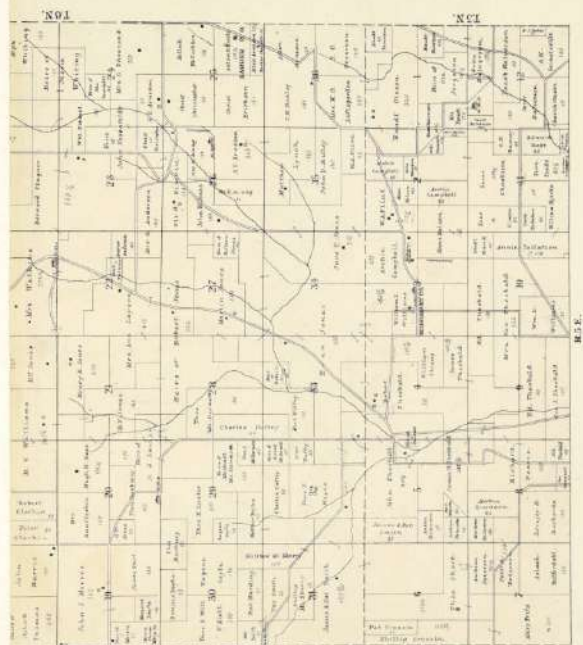

TOWN OF BRIGHAM