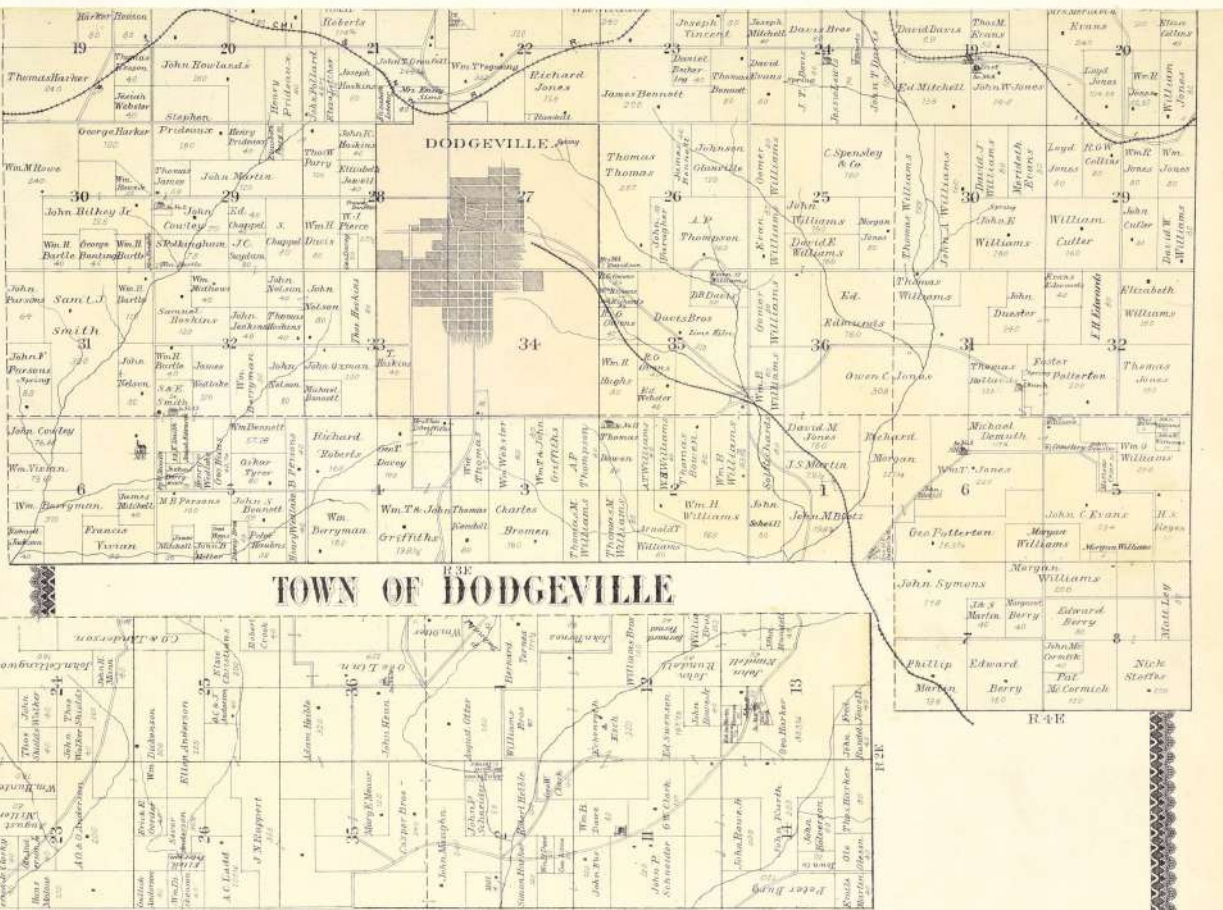

PLAT BOOK

— OF —

IOWA COUNTY

WISCONSIN.

COMPILED AND DRAWN BY F. E. MORROW, B. C. E.

CONTAINING ALSO

A Large Double Page Map of the State of Wisconsin.

MADISON, WIS.:
SELWYN A. BRANT,
1895.

MAP OF IOWA COUNTY

R I C H L A N D

C O .

C O .

S A U K

Church School

WEST PART OF TOWN OF DODGEVILLE

TOWN OF RIDGEWAY

VILLAGE OF RIDGEWAY

**BARNEVELD
TOWN OF
BRIGHAM**

TOWN OF MOSCOW

R 5 E

T 5 N

T 4 N

TOWN OF LINDEN

R I E