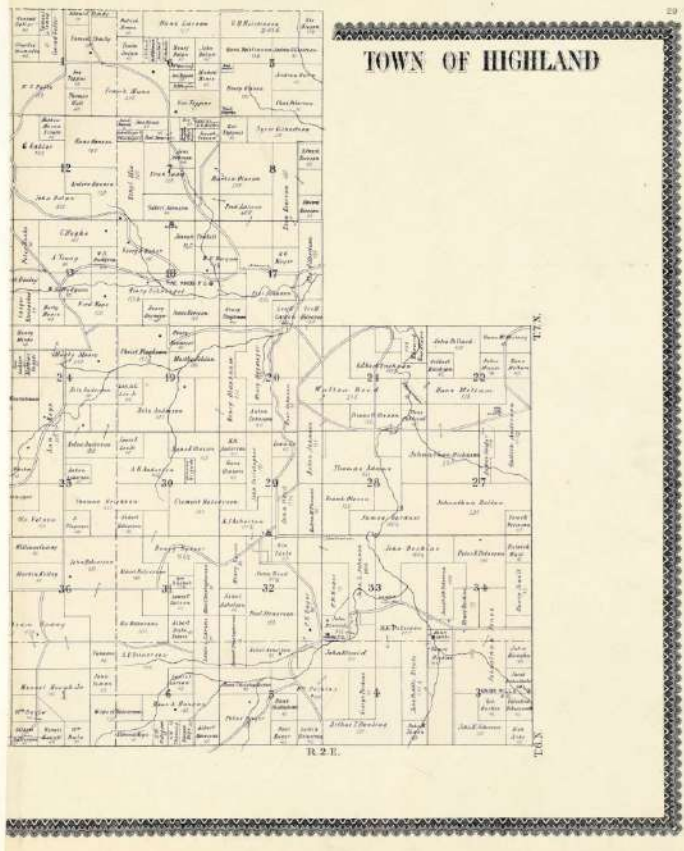

PLAT BOOK

— OF —

IOWA COUNTY

WISCONSIN.

COMPILED AND DRAWN BY F. E. MORROW, B. C. E.

CONTAINING ALSO

A Large Double Page Map of the State of Wisconsin.

MADISON, WIS.:
SELWYN A. BRANT,
1895.

MAP OF IOWA COUNTY

R I C H L A N D

C O .

C O .

S A U K

Church School

WEST PART OF TOWN OF DODGEVILLE

TOWN OF RIDGEWAY

VILLAGE OF RIDGEWAY

**BARNEVELD
TOWN OF
BRIGHAM**

TOWN OF MOSCOW

R 5 E

T 5 N

T 4 N

TOWN OF LINDEN

R I E

TOWN OF BRIGHAM

B.P.R.