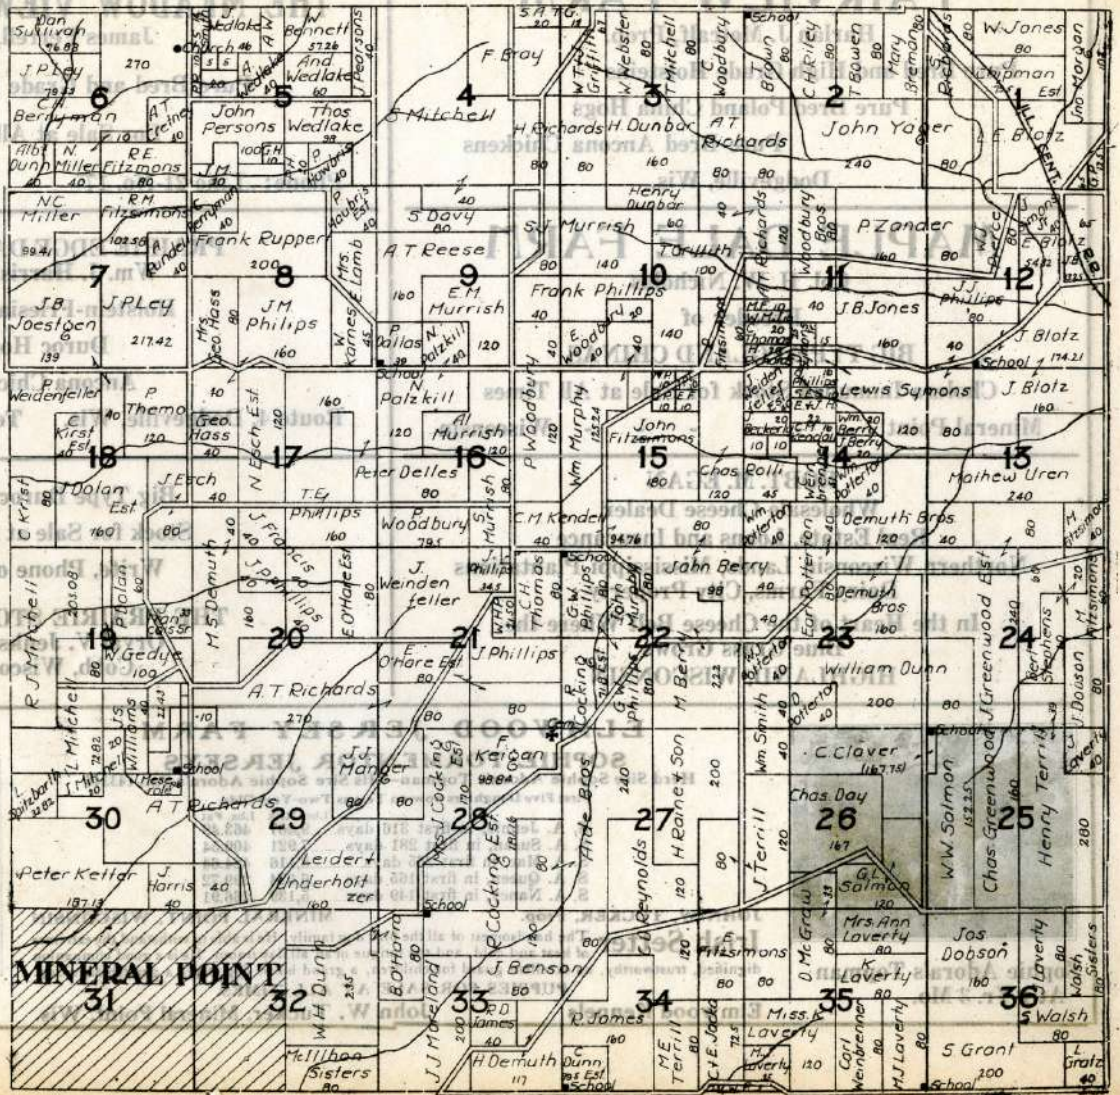

T.5 N.

R.3E.