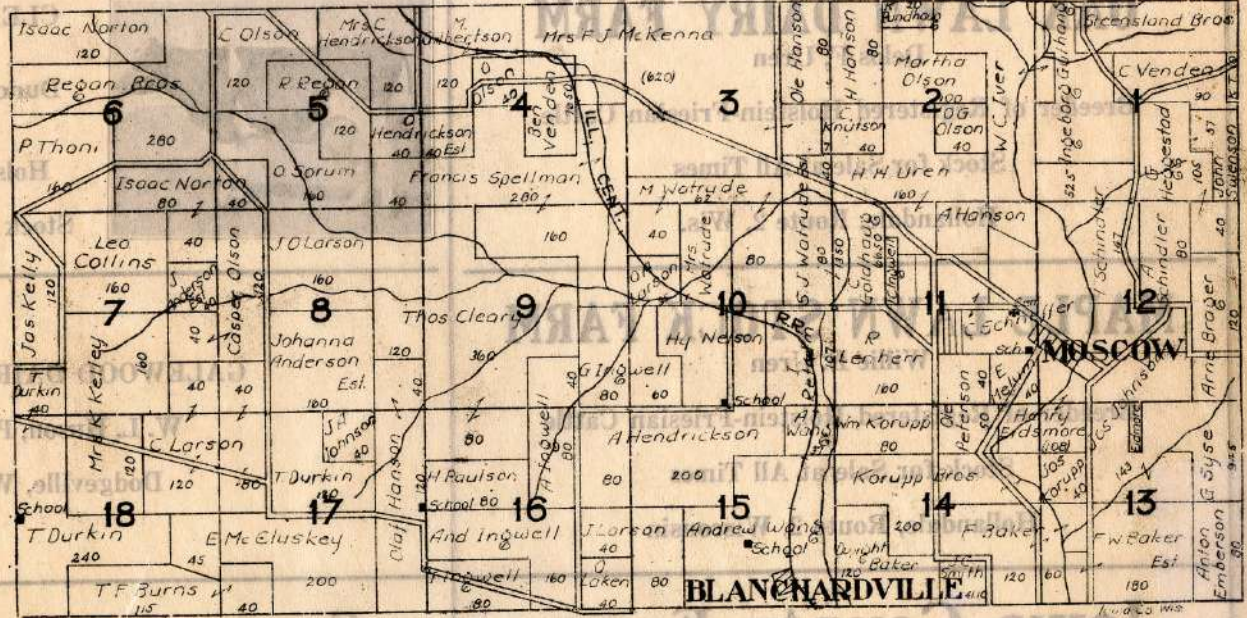

City Edge Dairy Farm

E. J. Wilson, Owner

Breeder of High Grade Jersey Cattle

Pure Bred Poland China Hogs

Pure Bred S. C. Buff Leghorn Chickens

Phone Line 28-No. 5 Dodgeville, Wis.

T.4N. MOSCOW E.5E.

Evergreen Stock Farm
Royal Granville, Prop.
Registered Shorthorn Cattle
Registered Percheron Horses
STOCK FOR SALE AT ALL TIMES
R. F. D. 3
Mineral P.

Lewis County Farm
Breeders of
Pure Bred Guernsey Cattle
and
Poland China Hogs
Dodgeville, Wisconsin