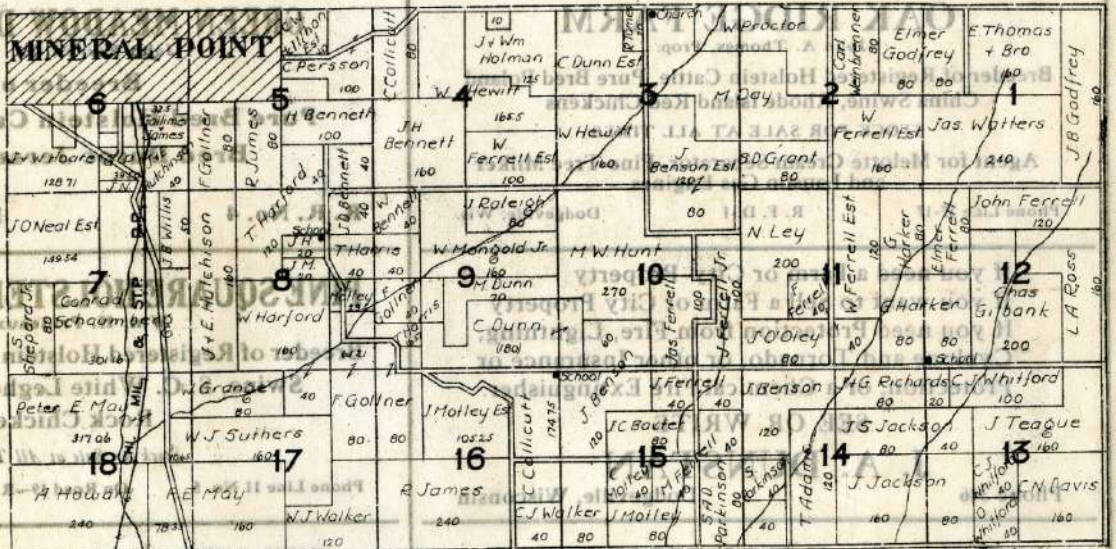

SUNNY SIDE DAIRY FARM

Breeder of Registered Holstein-Friesian Cattle
Also High Grade
Duroc Swine, Rhode Island Red Chickens
Stock for sale at all times—Give Us a Call
Phone Line 21, No. 12 R. F. D. 1 Dodgeville, Wis.

PIONEER DAIRY FARM

Breeder of Pure Bred and High Grade Holstein
Cattle, Large Type Poland China Hogs,
Pure Bred S. C. White Leghorn Chickens
Our Meats in Heart Demand at All Times with
Satisfaction to Our Customers
On Trunk Line 17 R. F. D. 3 Phone 36, No. 4 Dodgeville, Wis.

T. 4 N. MINERAL POINT R. 3 E.

DAIRY FARM

Breeder of Pure Bred and High Grade Holstein-Friesian Cattle and Pure Jersey Swine
Mineral Point, Wis.

DAIRY FARM

Breeder of Registered Holstein-Friesian Cattle, Duroc Jersey Swine, White Leghorn and Banded Jersey Chickens
Mineral Point, Wis.

THE COTTONWOOD DAIRY FARM

Breeder of Registered Guernsey Cattle, Big Type Poland China Swine, S. C. White Leghorn Chickens, Shropshire Sheep
Stock for sale at all times—Give Us a Call
Phone Line 19-9 R. F. D. 3 Dodgeville, Wis.

DAIRY FARM

Breeder of Registered Guernsey Cattle, Big Type Poland China Swine, S. C. White Leghorn Chickens, Shropshire Sheep
Stock for sale at all times—Give Us a Call
Phone Line 19-9 R. F. D. 3 Dodgeville, Wis.