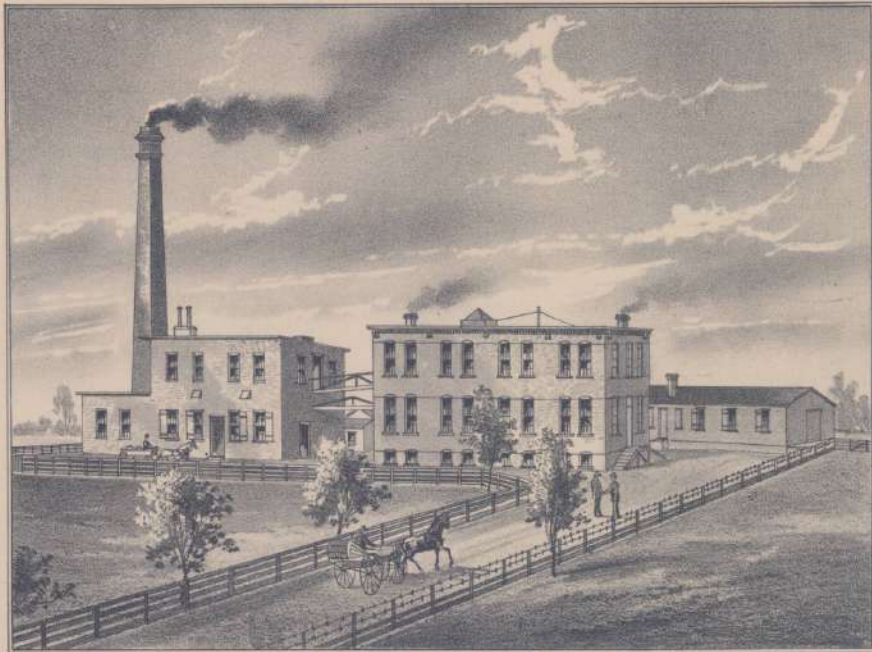

HORLICK'S FOOD FOR INFANTS, AND INVALIDS. - MANUFACTURED ONLY BY HORLICK'S FOOD CO. RACINE, WIS. U. S. A