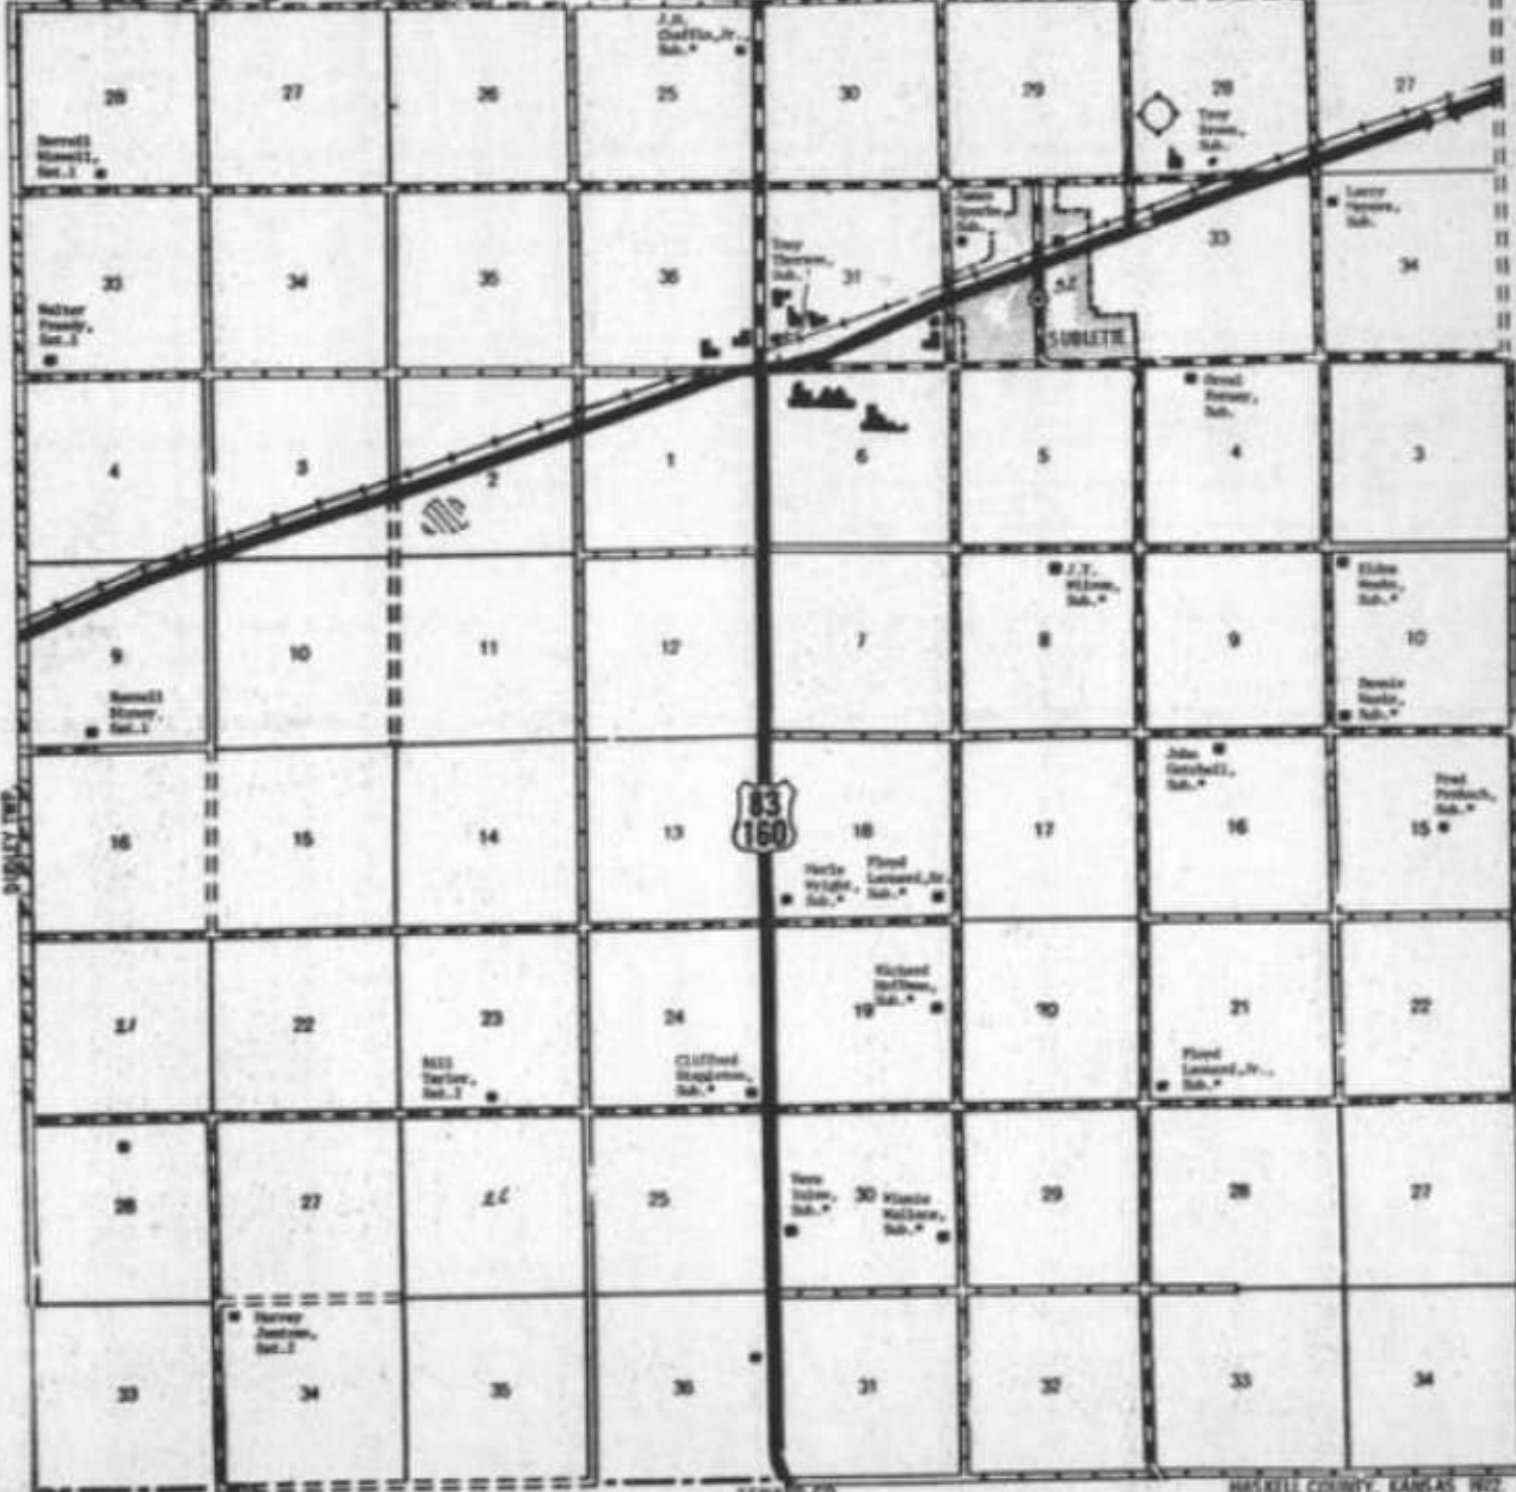

T-29-30-S

HASKELL TWP.

HASKELL 'S'

HASKELL TWP.

R-32-33-W

SEWARD CO.

HASKELL COUNTY, KANSAS W12

100700000