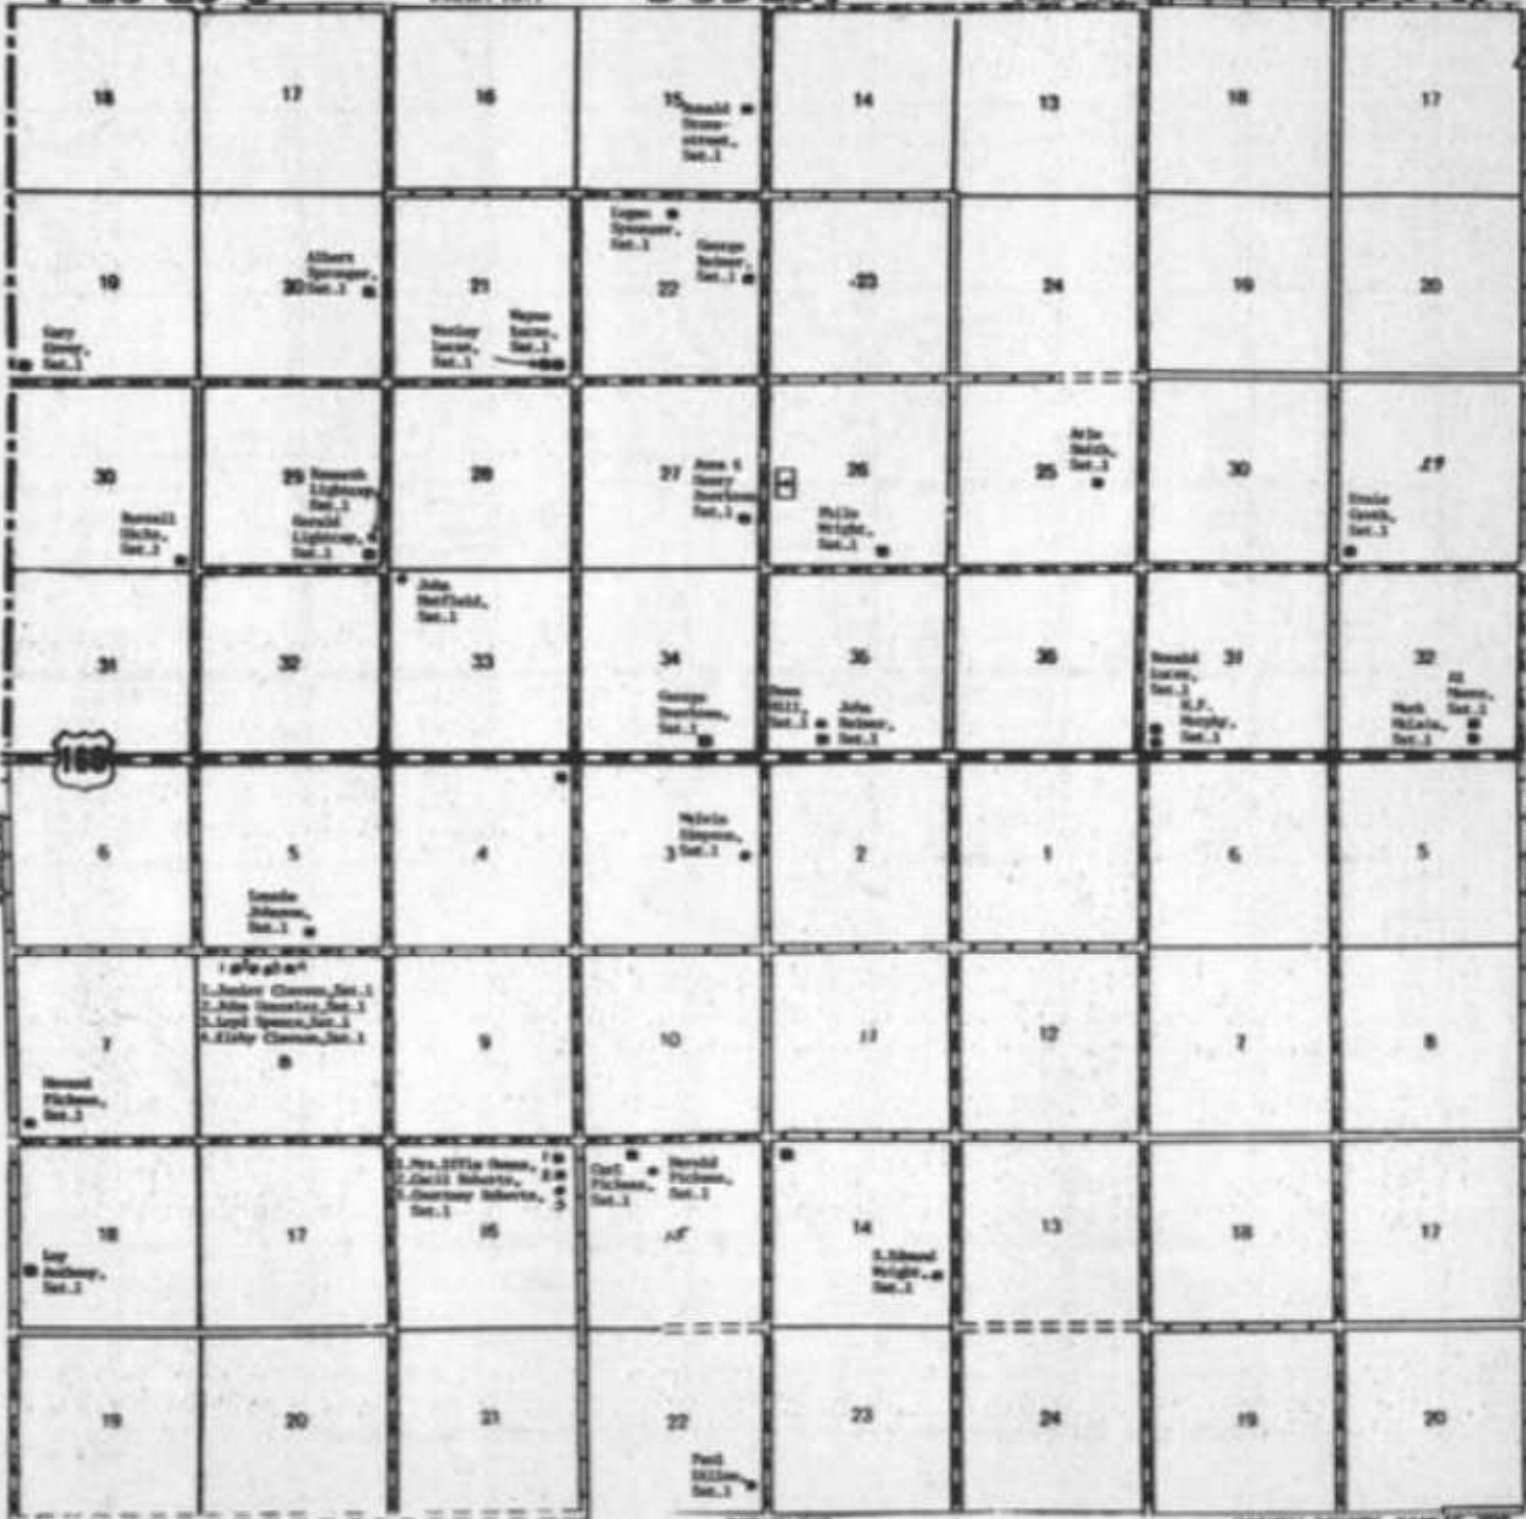

DUDLEY TWP.

HASKELL COUNTY, KANSAS 1912

T-28-29-S

DUDLEY TWP.

DUDLEY

DUDLEY TWP.

R-33-34-W

DUDLEY TWP.

HASKELL COUNTY, KANSAS 1922

T-29-30-S

DUDLEY TWP.

DUDLEY "S"

DUDLEY TWP.

R-33-34-W

STEVENS CO.

SEWARD CO.