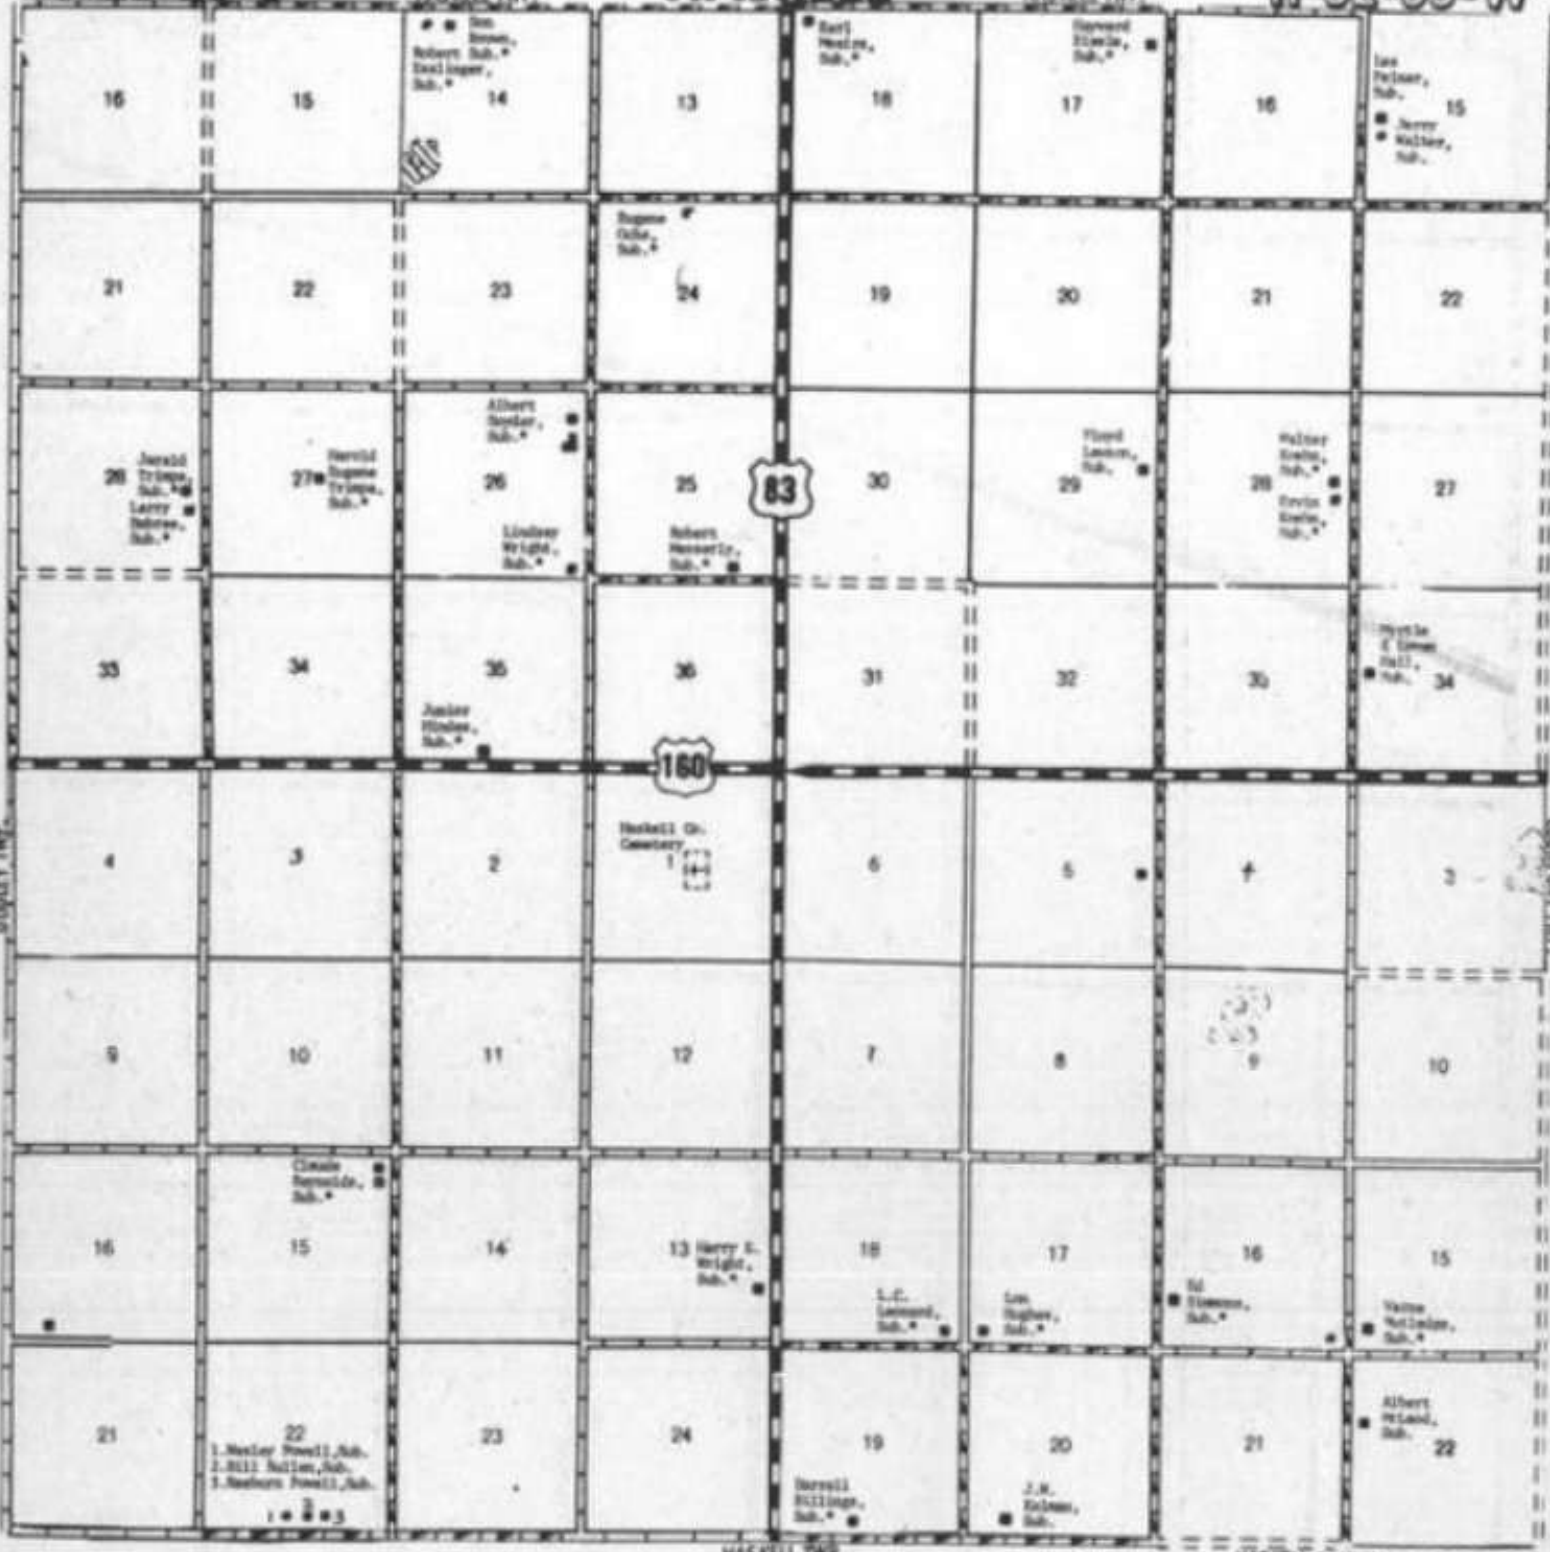

T-28-29-S

HASKELL TWP.

HASKELL

HASKELL TWP.

R-32-33-W

HASKELL TWP.

HASKELL COUNTY, KANSAS 1972