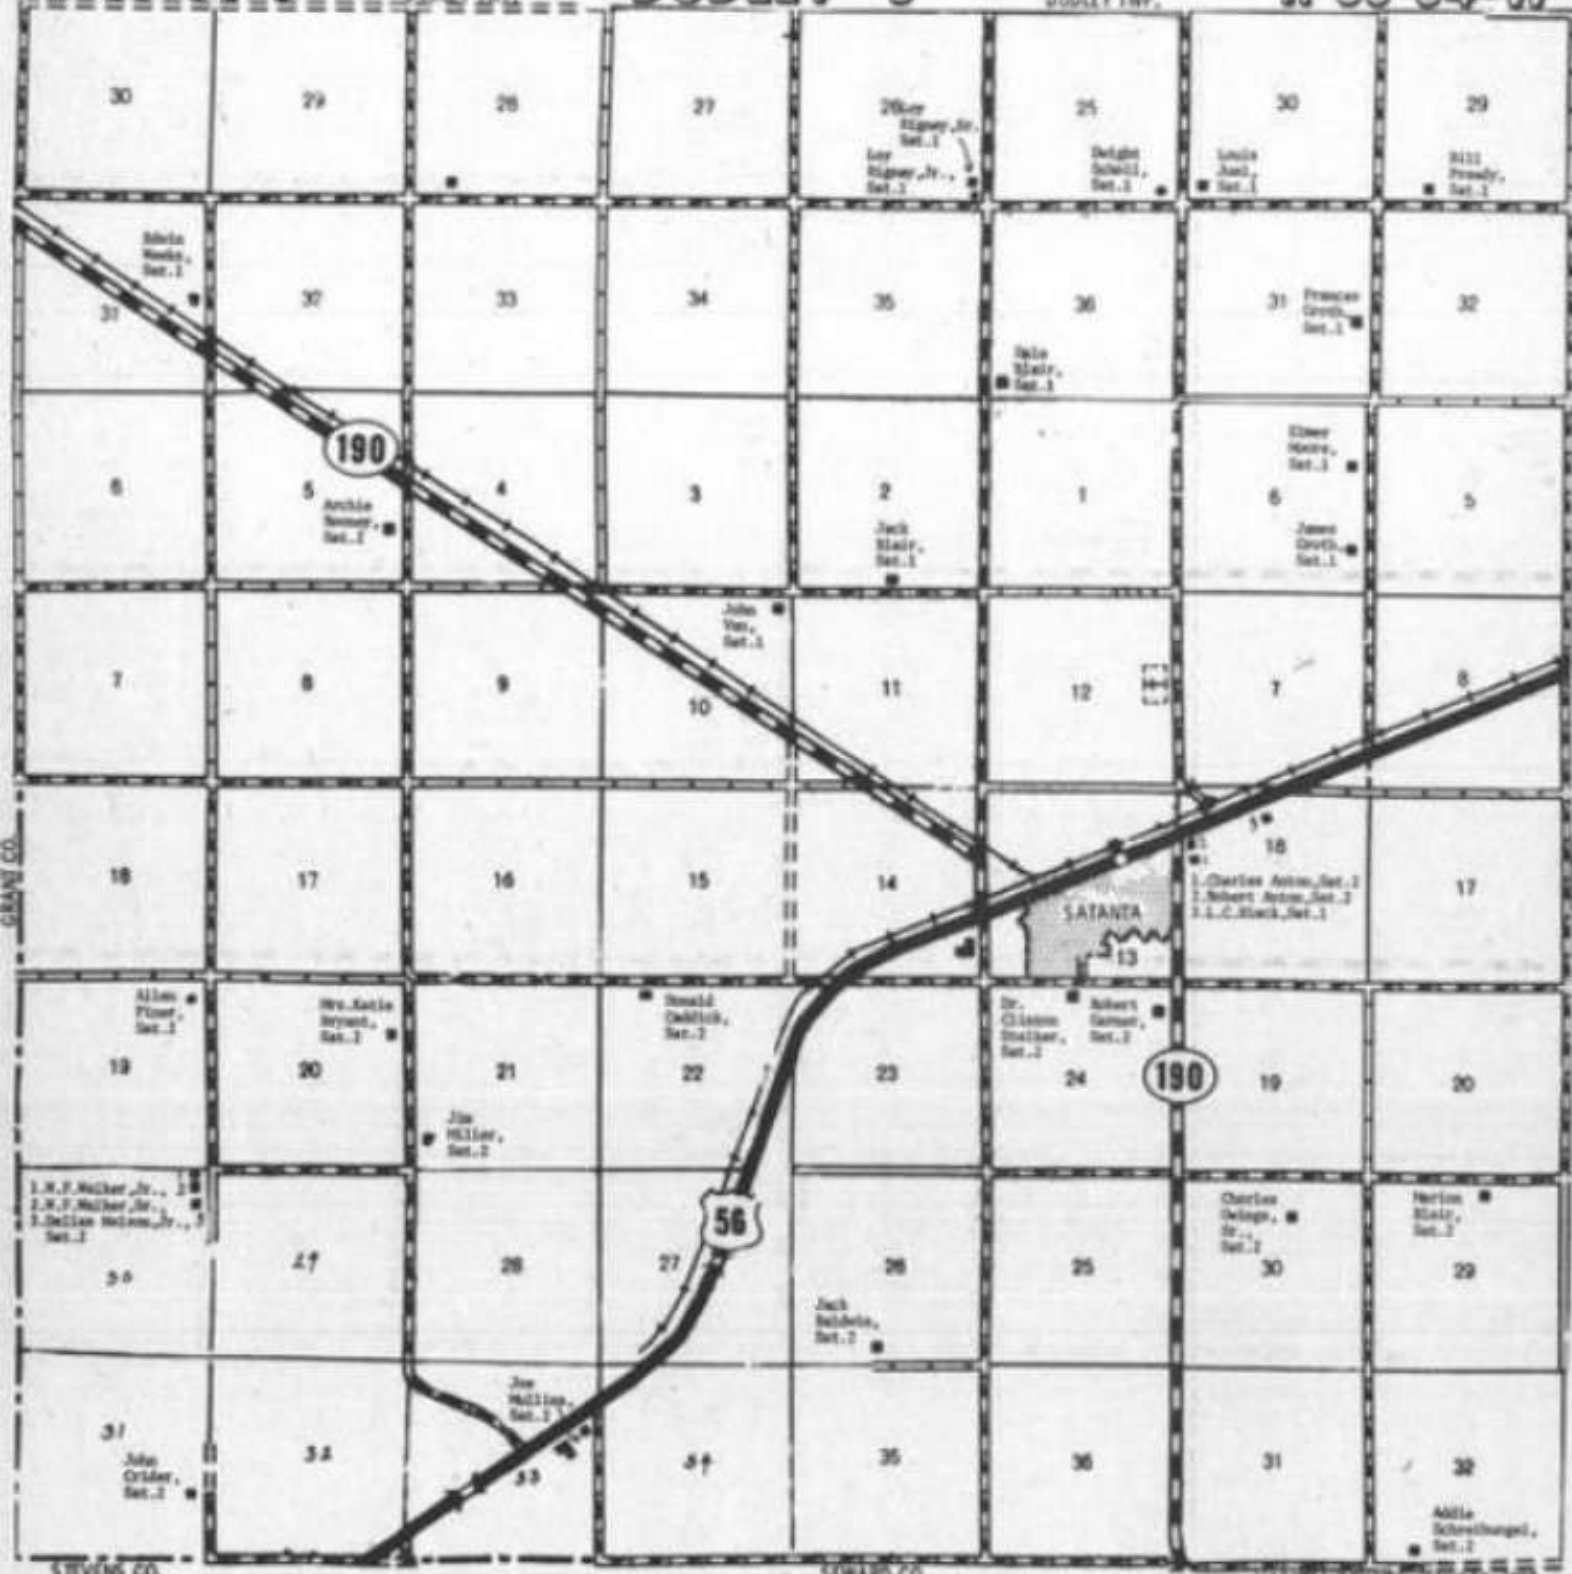

DUDLEY TWP.

HASKELL COUNTY, KANSAS 1912

T-28-29-S

DUDLEY TWP.

DUDLEY

DUDLEY TWP.

R-33-34-W

DUDLEY TWP.

HASKELL COUNTY, KANSAS 1922

T-29-30-S

DUDLEY TWP.

DUDLEY "S"

DUDLEY TWP.

R-33-34-W

STEVENS CO.

SEWARD CO.