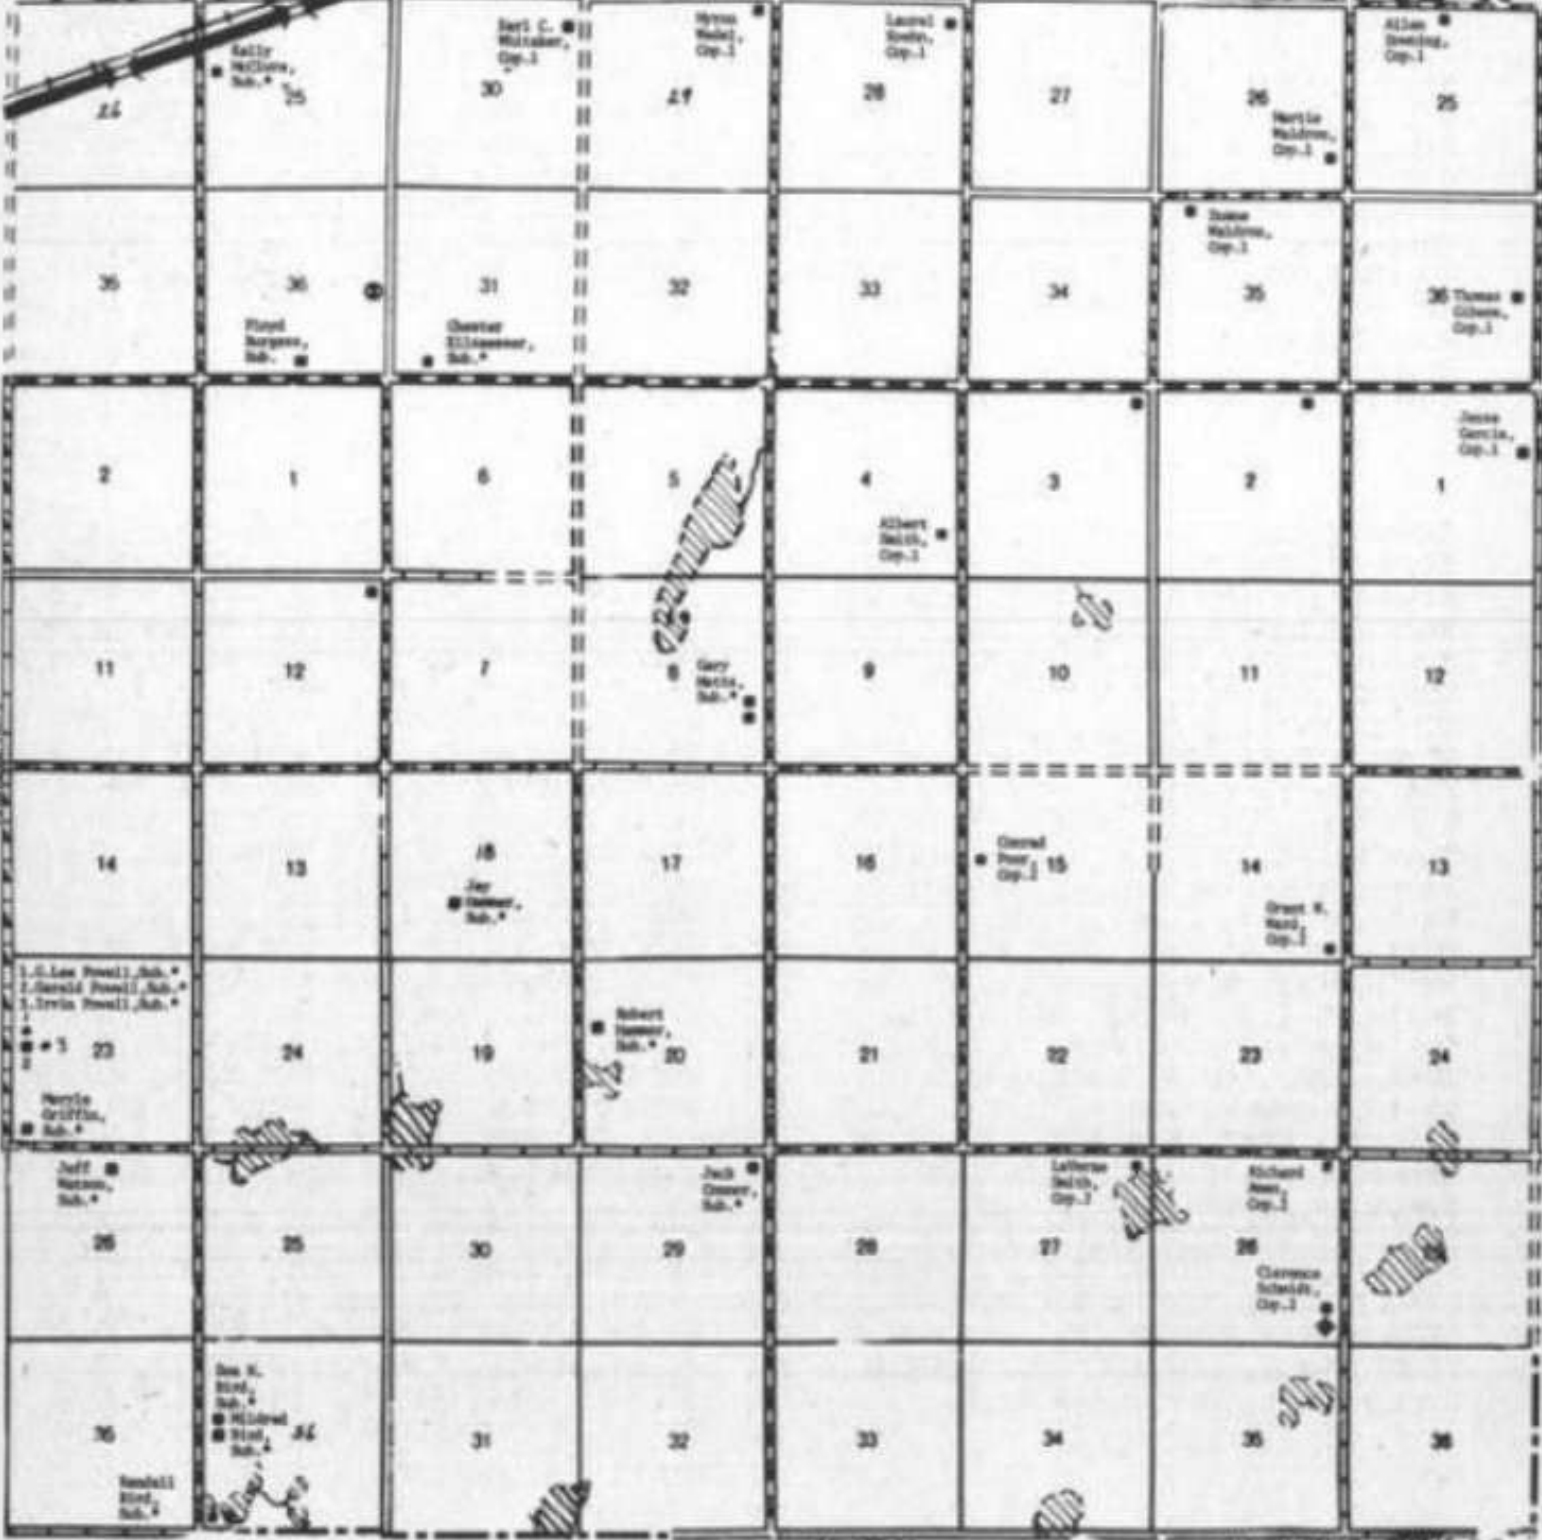

T-29-30-S

LOCKPORT TWP.

LOCKPORT 'S'

LOCKPORT TWP.

R-31-32-W

CEWARD CO.

HASKELL COUNTY, KANSAS