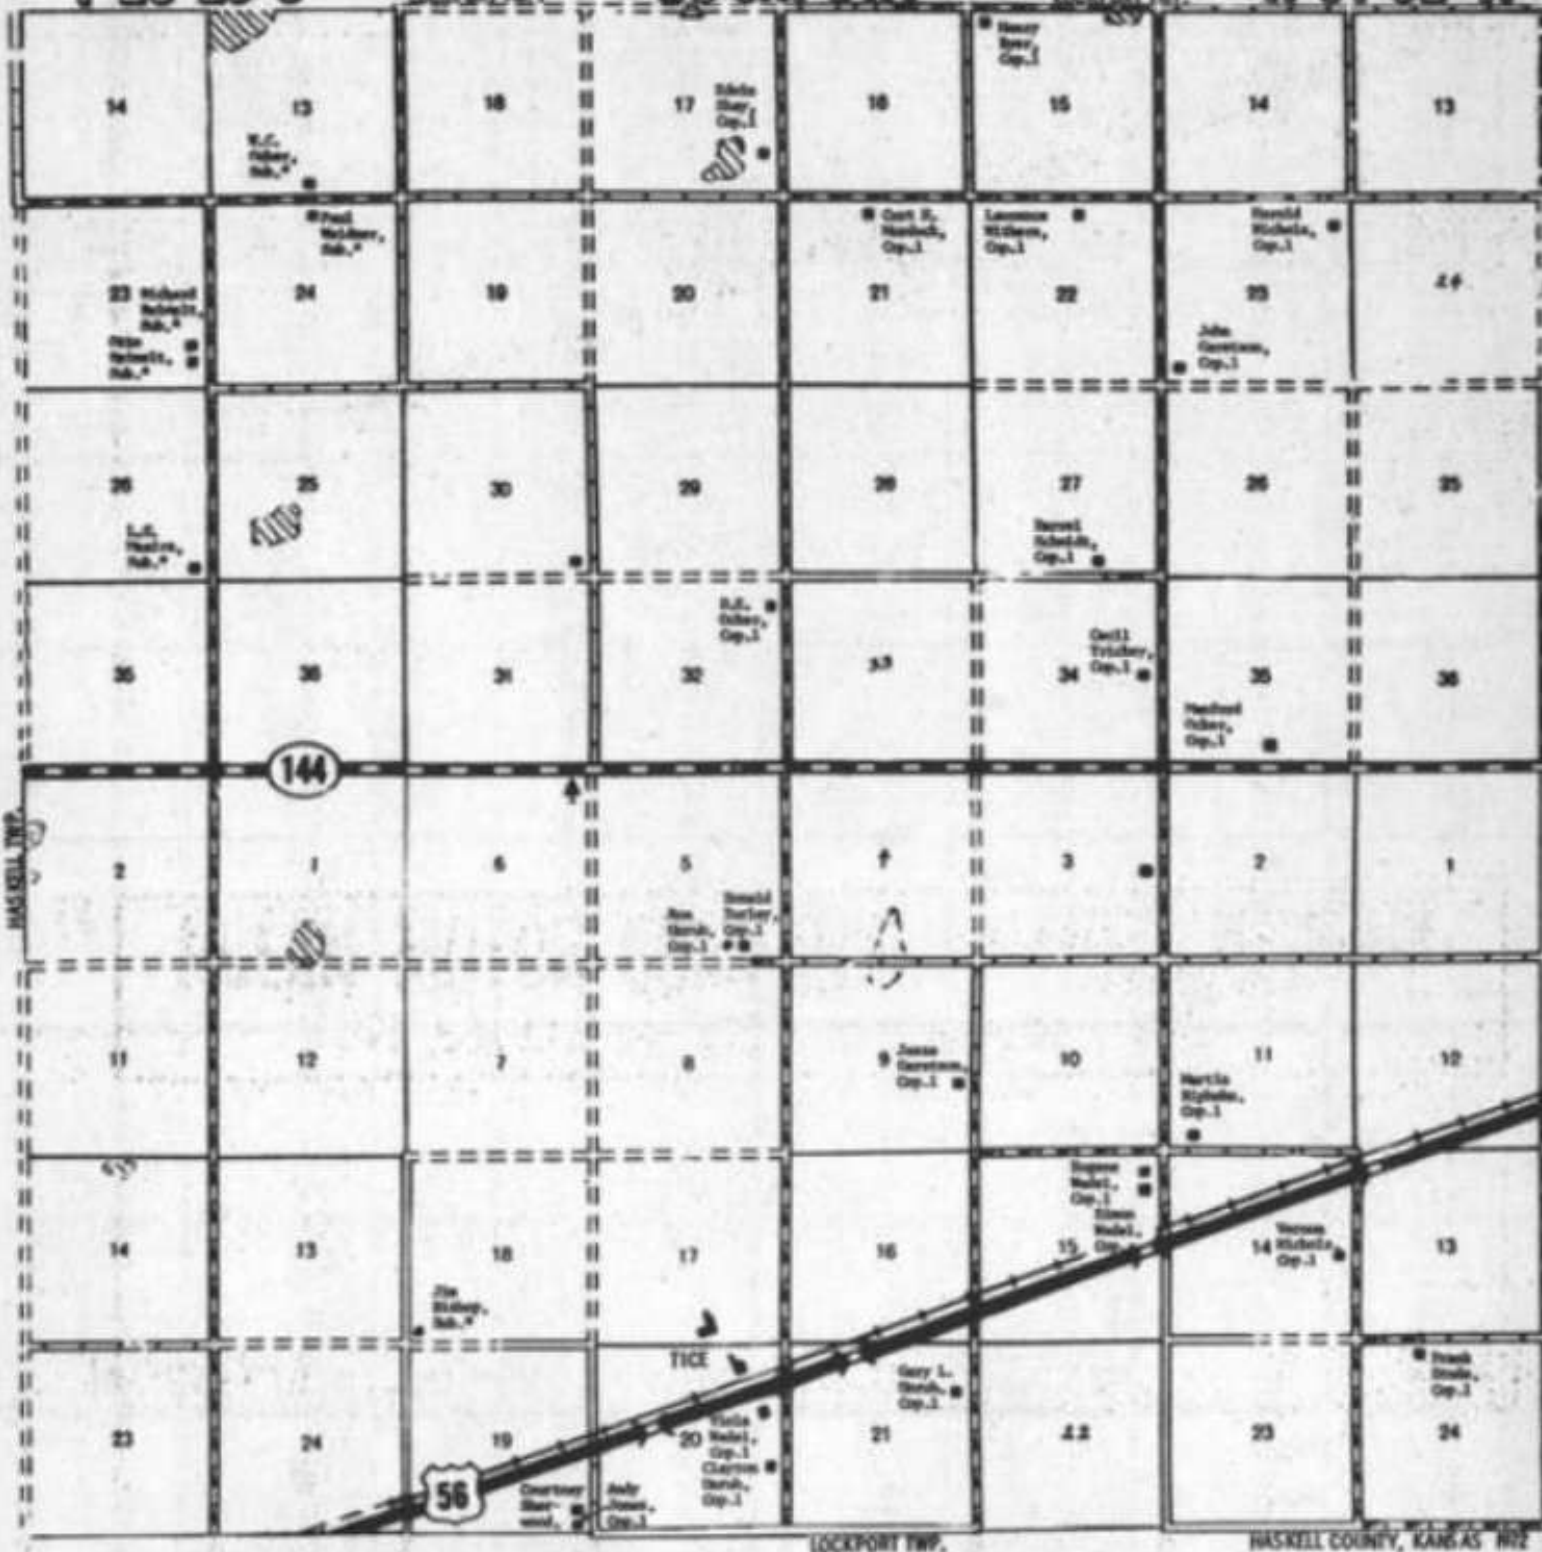

LOCKPORT

LOCKPORT TWP.

R-31-32-W

LOCKPORT TWP.

HASKILL COUNTY, KANSAS 1912

T-29-30-S

LOCKPORT TWP.

LOCKPORT 'S'