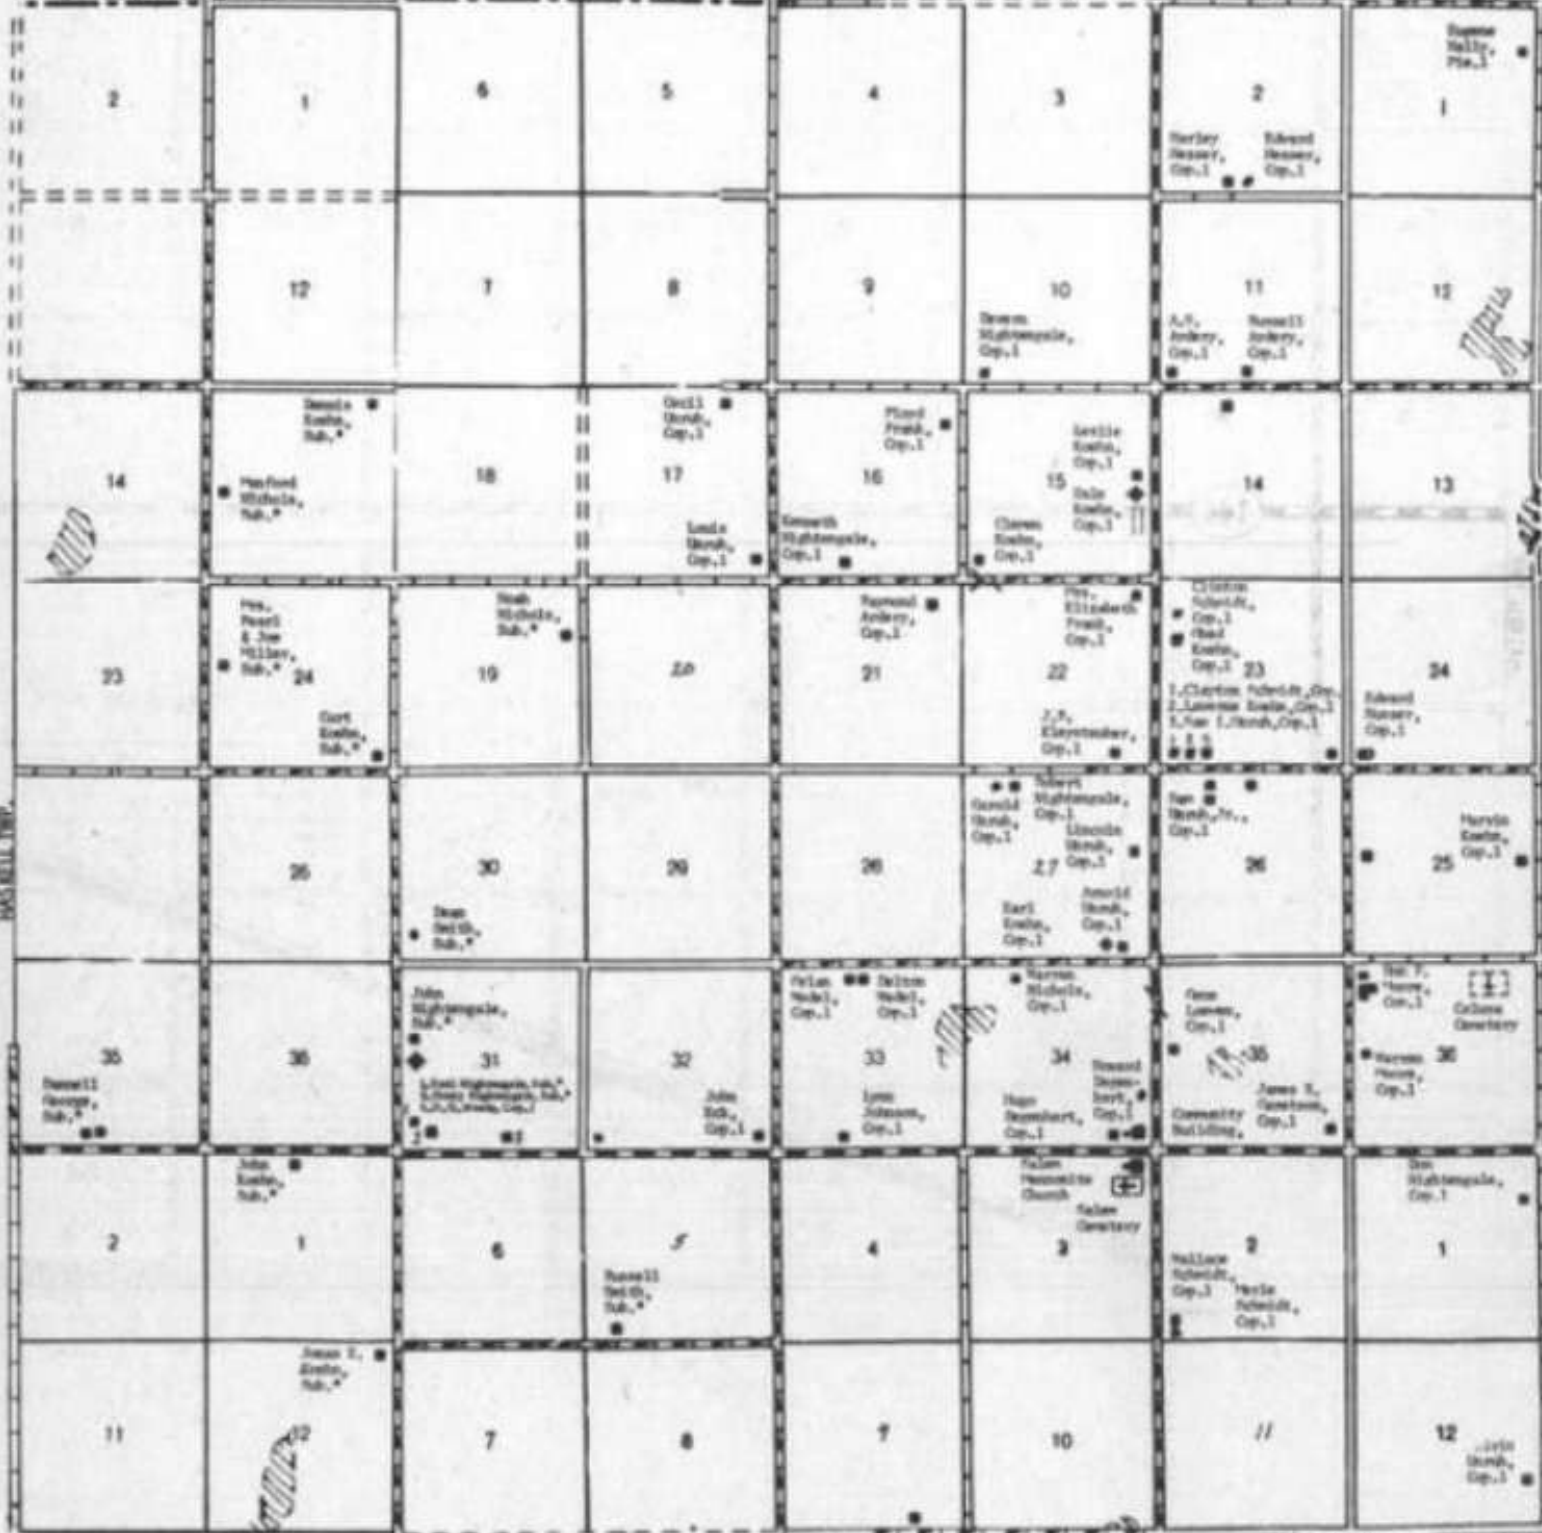

T-27-28-S

FINNEY CO.

LOCKPORT 'N'

FINNEY CO.

R-31-32-W

LOCKPORT TWP.

HASSELL COUNTY, KANSAS 1912