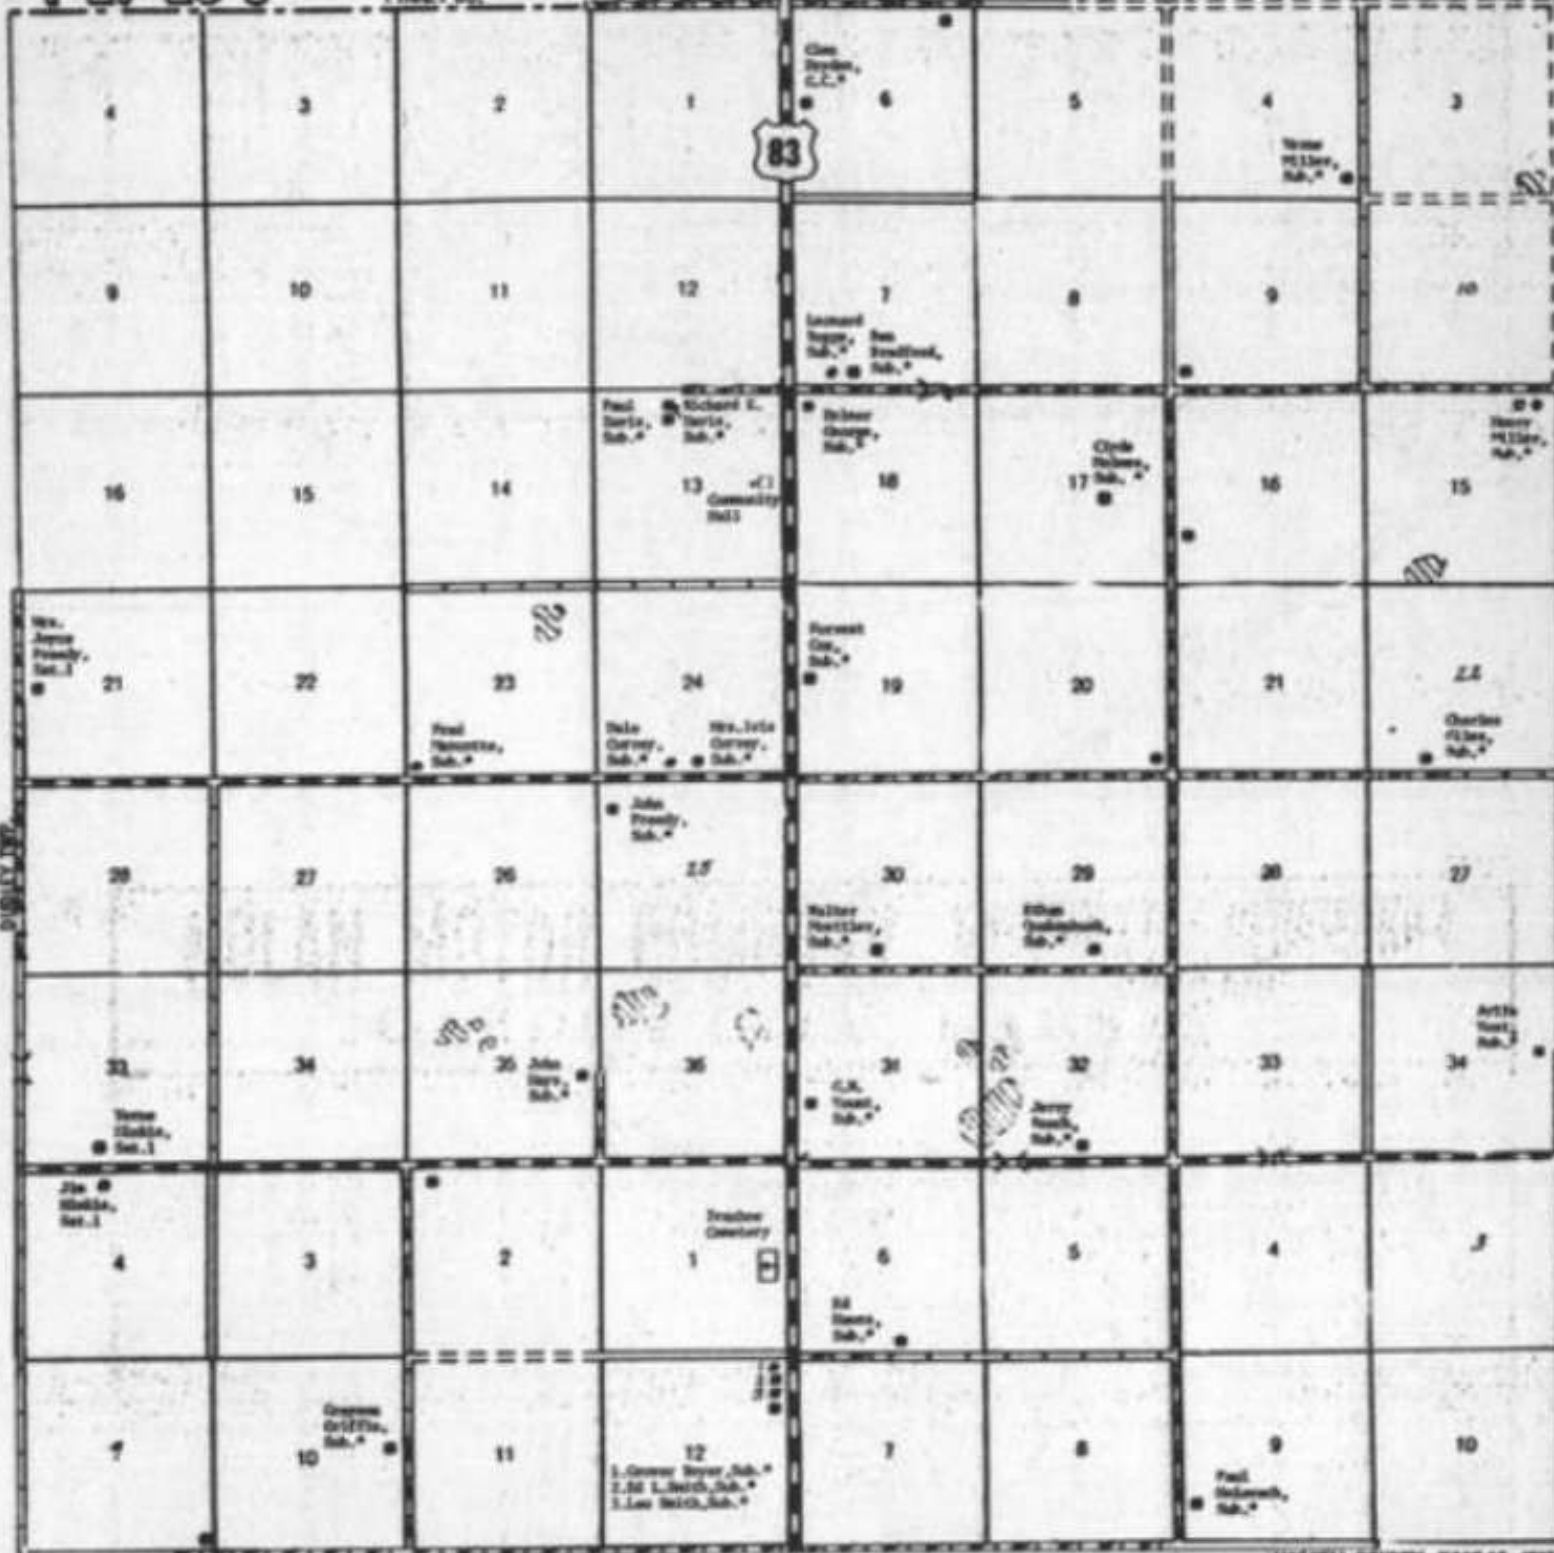

T-27-28-S

FINNEY CO.

HASKELL 'N'

FINNEY CO.

R-32-33-W

HASKELL TWP.

HASKELL COUNTY, KANSAS 1912