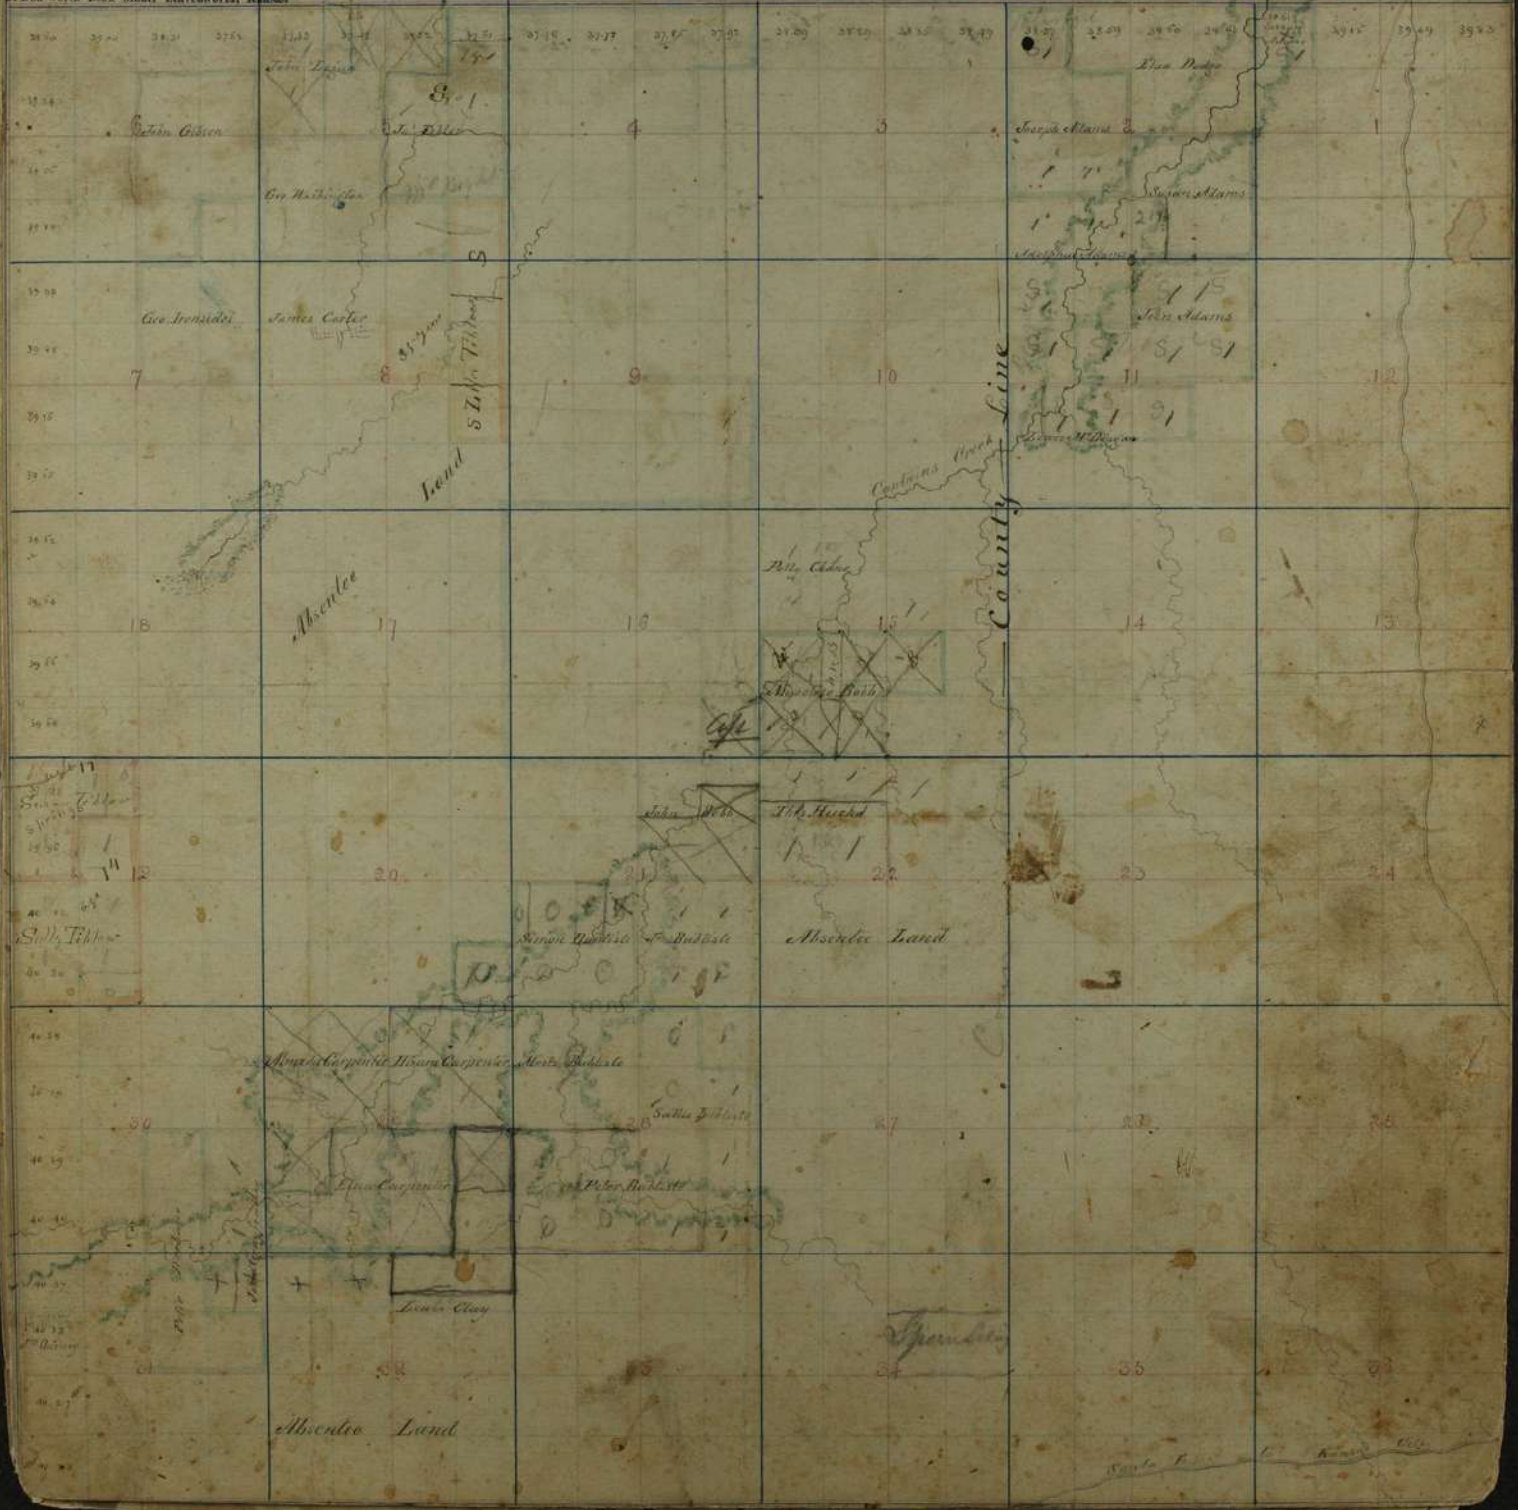

32463

KANSAS STATE
HISTORICAL SOCIETY

Township No. 12 South of Range No. XXI East of the 6th Principal Meridian.

J. Dobson's Book Binder Leavenworth, Kansas.

B. Bullance Bullance

32463

KANSAS STATE HISTORICAL SOCIETY

Township No. 13 South of Range No. XXI East of the 6th Principal Meridian.

Wampton 32463

KANSAS STATE
THEORETICAL SURVEY

1100

Township No. 14 South of Range No. XXI East of the 6, Principal Meridian.

J. Dodsworth Book Binder Leavenworth, Kansas.

32463

KANSAS STATE HISTORICAL SOCIETY

TOWNSHIP N^o 13 South RANGE N^o 1371 East of the 6th Principal MERIDIAN

32463

X 10 15 N 8 35 30 W

TOWNSHIP 13 RANGE N° XXV East of the 6th Principal MERIDIAN

G I K L E d D C b B a

KANSAS STATE
SURVEY

Township No. 12 South of Range No. XXIII East of the 6, Principal Meridian.

32463

KANSAS STATE
HISTORICAL SOCIETY

Township No. 15 South of Range No. 11 East of the 6, Principal Meridian.