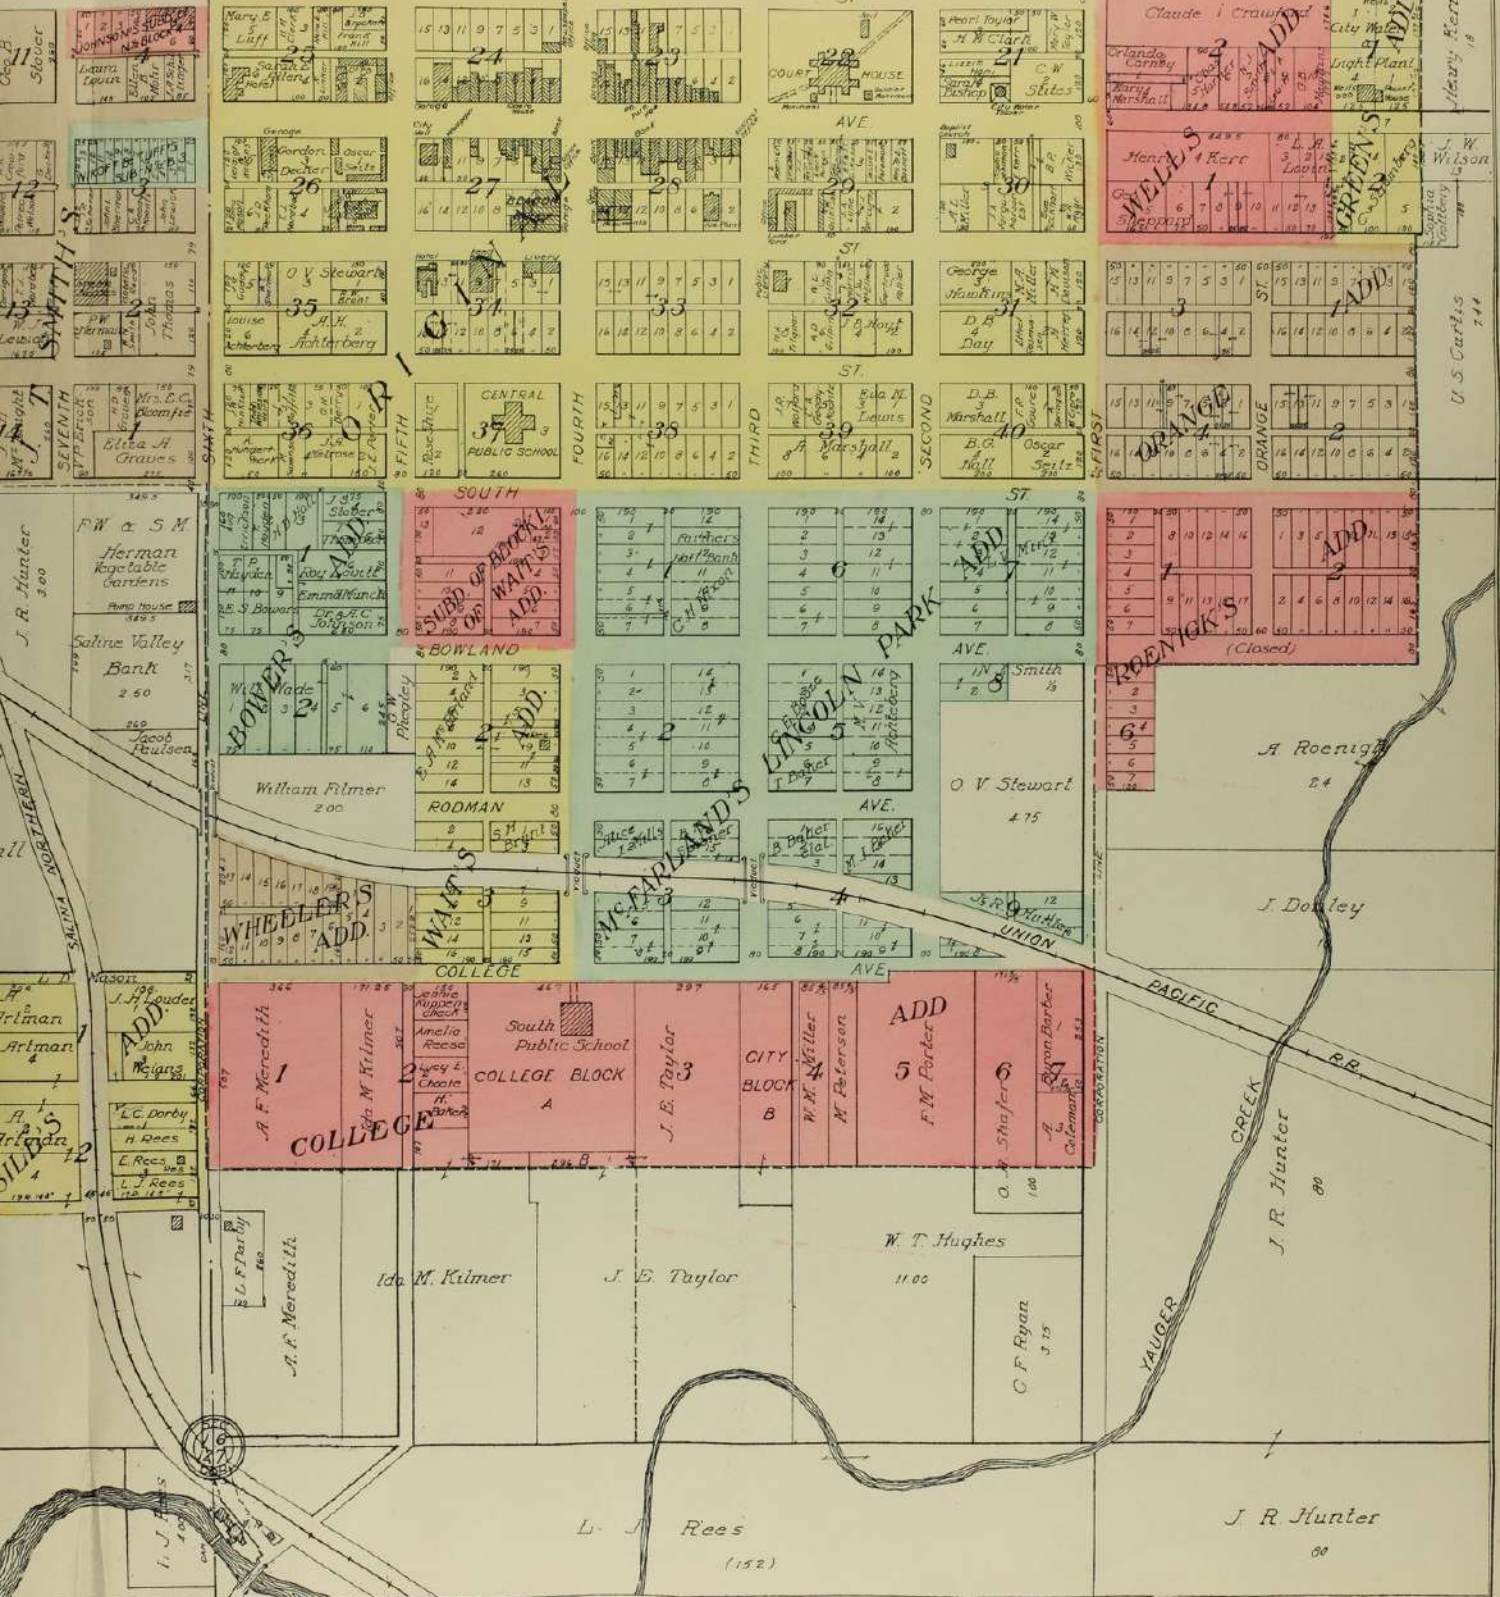

A. R. Buzick
318

H. Bosch
550

BARNARD
SCOTT & SALT CREEK TOWNSHIP.

SOUTH PART OF THE CITY OF LINCOLN

COUNTY SEAT OF LINCOLN CO., KANS.
MARION, BEAVER, INDIANA AND ELKHORN TWP'S
Scale 275 feet to 1 inch Copyright 1918 by Geo. A. Ogle & Co.