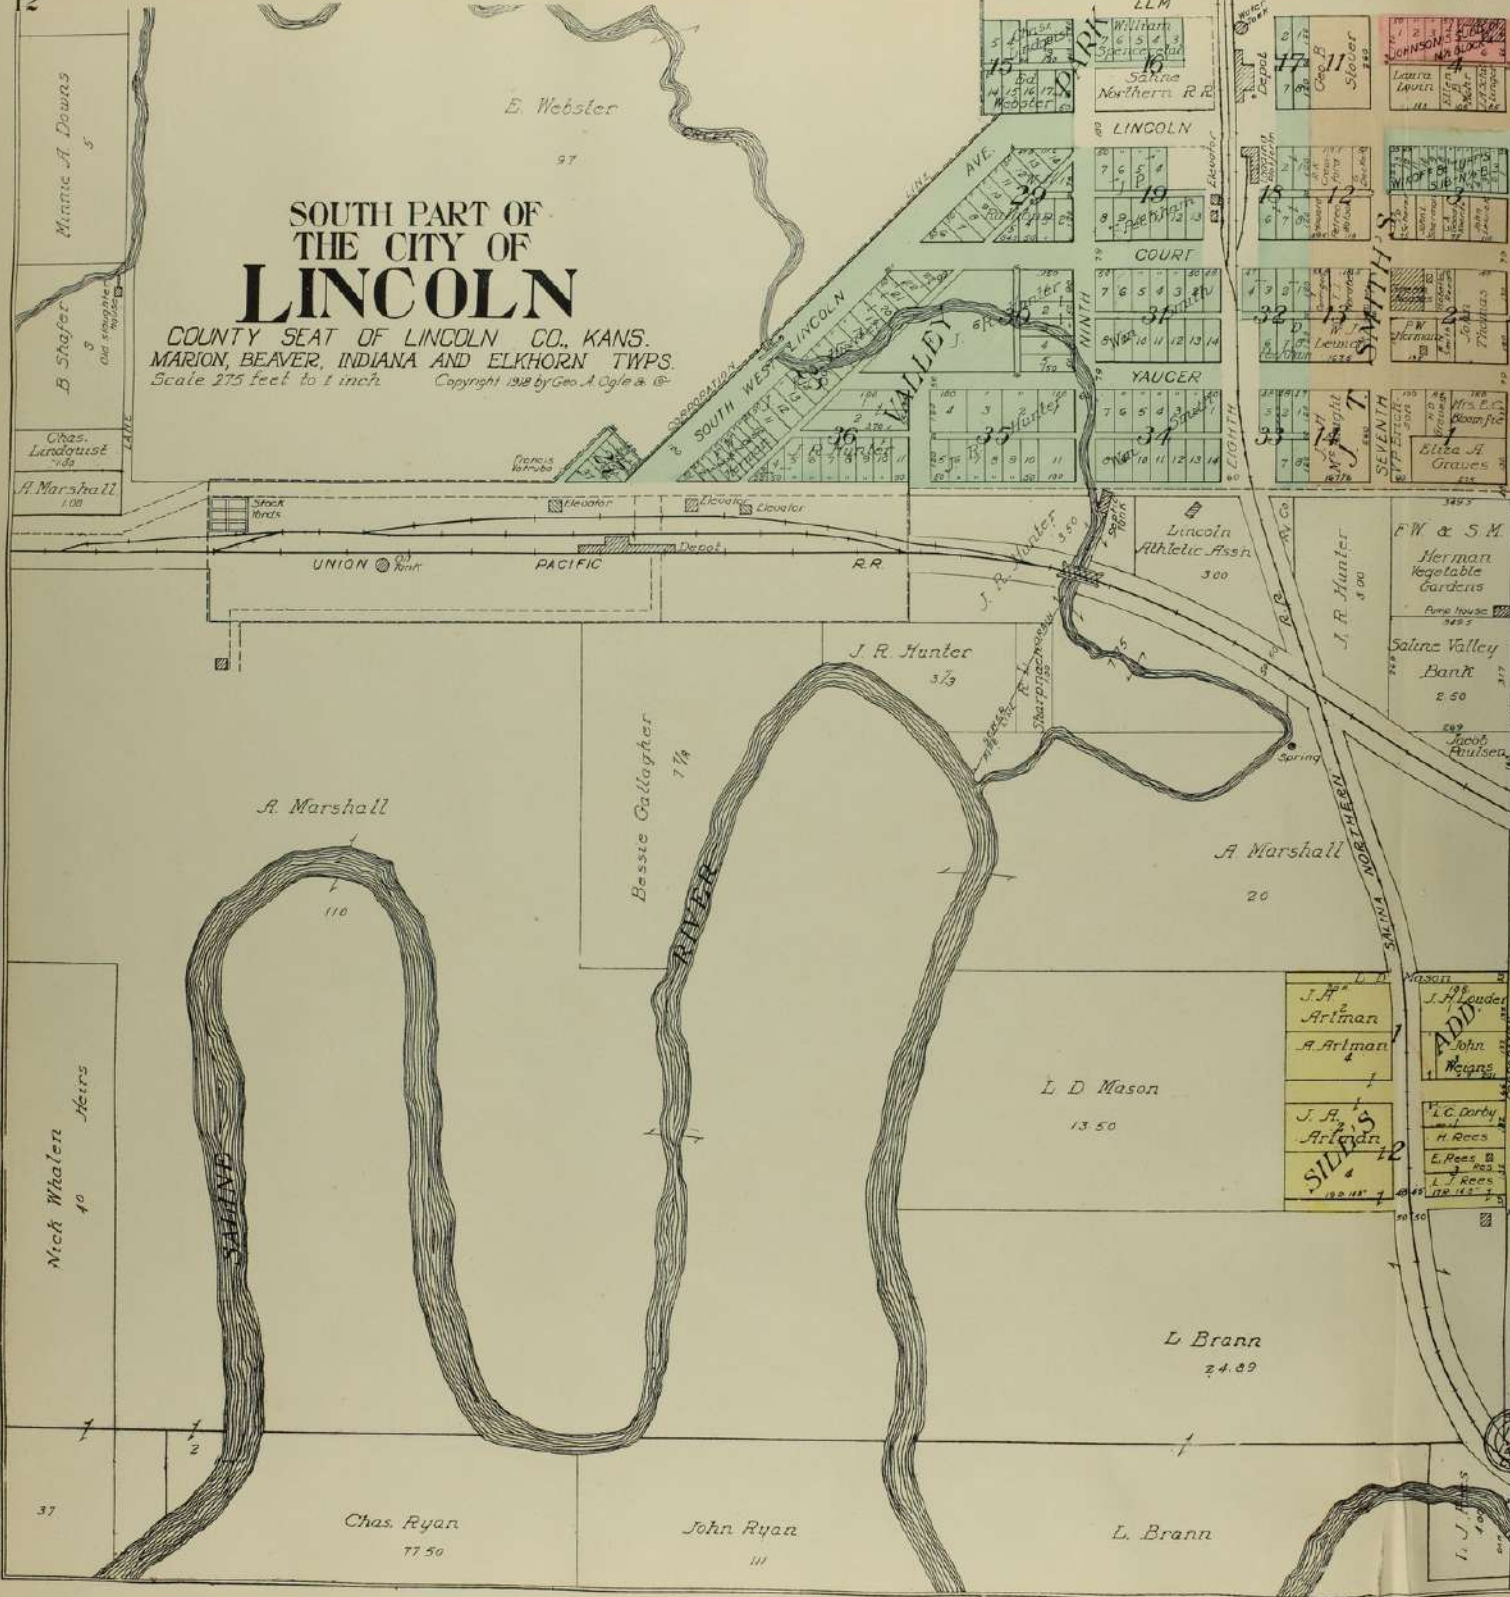

A. R. Buzick
318

H. Bosch
550

BARNARD
SCOTT & SALT CREEK TOWNSHIP.

SOUTH PART OF THE CITY OF LINCOLN

COUNTY SEAT OF LINCOLN CO., KANS.
MARION, BEAVER, INDIANA AND ELKHORN TWP'S
Scale 275 feet to 1 inch Copyright 1918 by Geo. A. Ogle & Co.