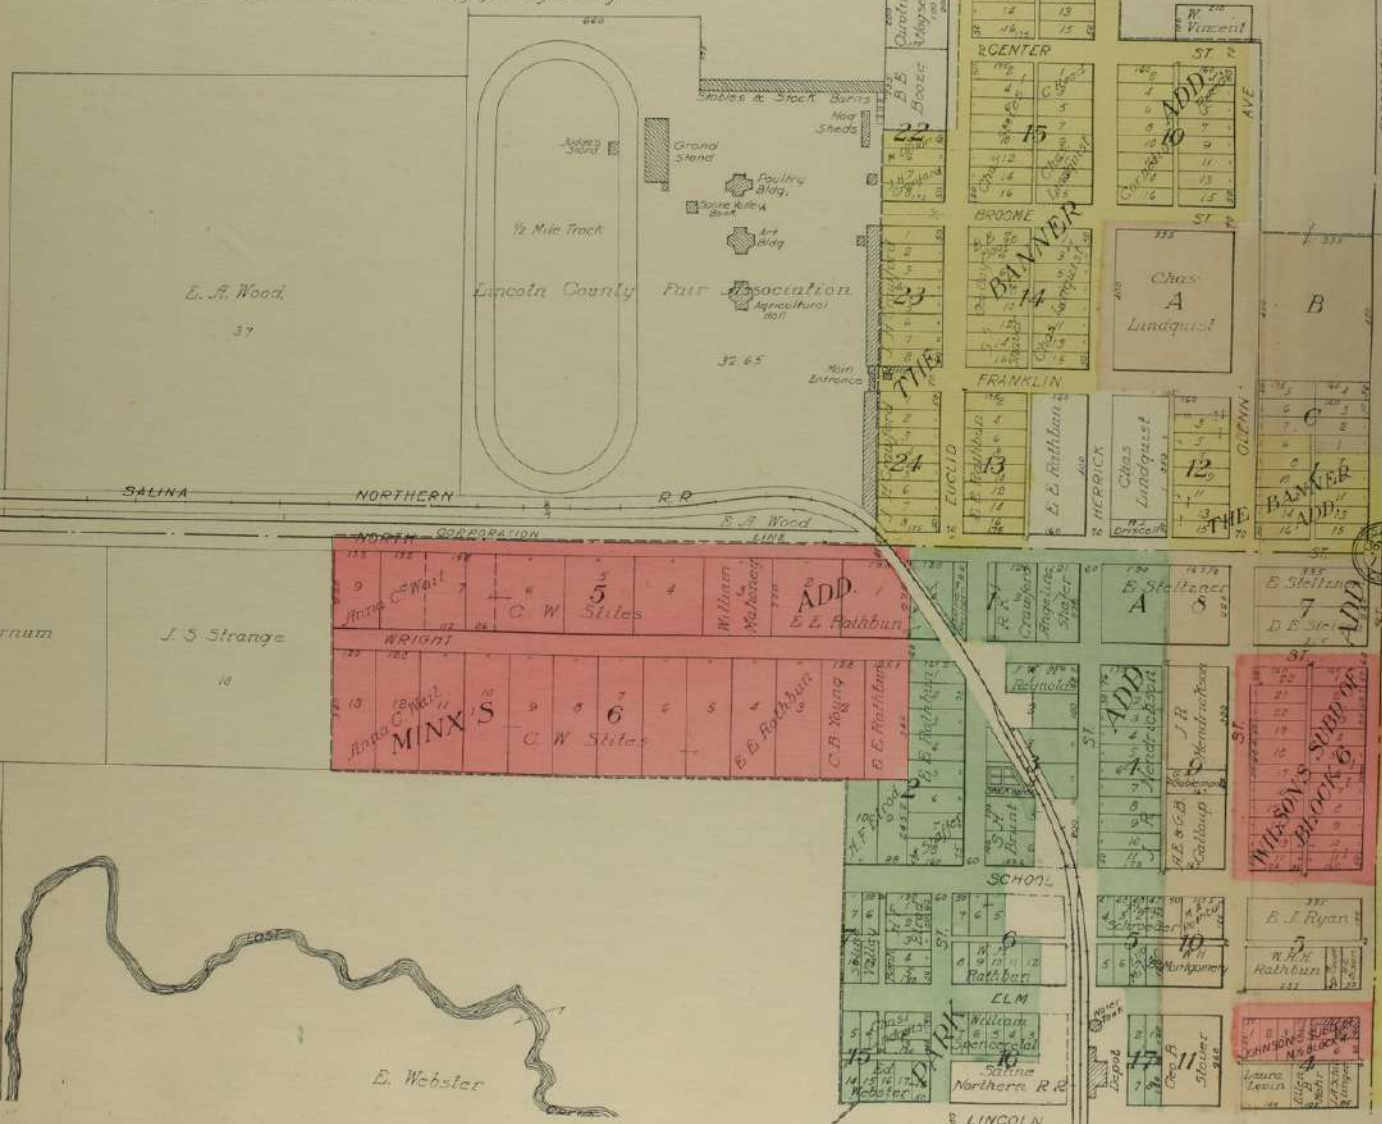

OUTLINE MAP OF
LINCOLN COUNTY

Copyright 1918 by Geo. A. Oyle & Co.

KANSAS

Scale 1/2 inch to 1 mile

Grant Crawford 160

Geo. Bird 40

Wm. M. Smith 40

Thos. E. Elrod 118

Grant Crawford 35 35

Claude Crawford

Chas. Fulton

NORTH PART OF THE CITY OF LINCOLN

COUNTY SEAT OF LINCOLN CO., KANS.
MARION, BEAVER, INDIANA AND ELKHORN TWPS.
Scale 275 feet to 1 inch. Copyright 1919 by Geo. A. Ogile & Co.

A. R. Buzick
318

H. Bosch
550

BARNARD
SCOTT & SALT CREEK TOWNSHIP.

SOUTH PART OF THE CITY OF LINCOLN

COUNTY SEAT OF LINCOLN CO., KANS.
MARION, BEAVER, INDIANA AND ELKHORN TWP'S
Scale 275 feet to 1 inch Copyright 1918 by Geo. A. Ogle & Co.

Scale 2 inches to 1 mile

Township 10 South, Range 8 West of the 6th P. M.

MAP OF
INDIANA
TOWNSHIP

Scale 2 inches to 1 mile

Township 12 South, Range 8 West of the 6th P. M.

MARION

LINCOLN

TWP.