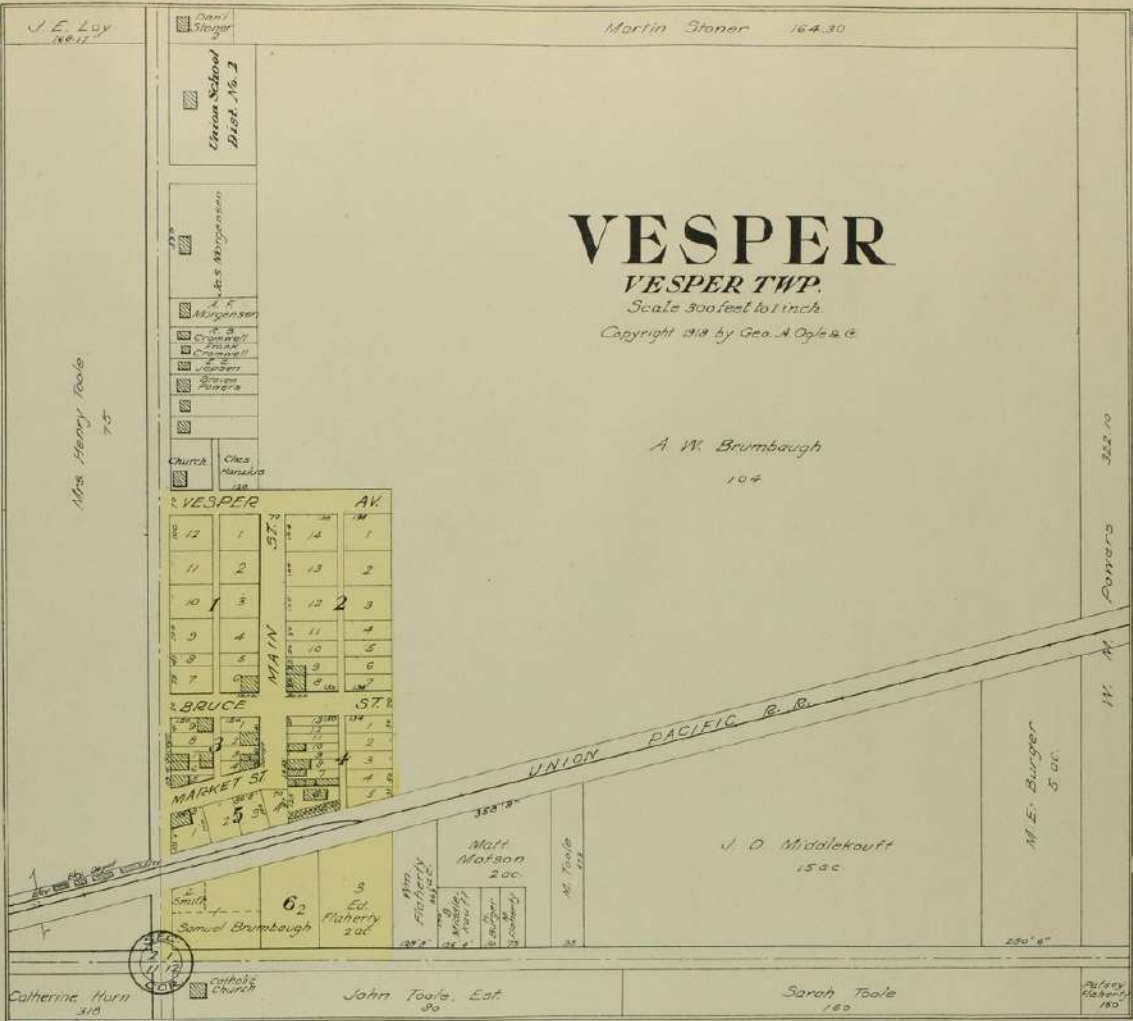

A. R. Buzick
318

H. Bosch
550

BARNARD
SCOTT & SALT CREEK TOWNSHIP.

SOUTH PART OF THE CITY OF LINCOLN

COUNTY SEAT OF LINCOLN CO., KANS.
MARION, BEAVER, INDIANA AND ELKHORN TWP'S
Scale 275 feet to 1 inch Copyright 1918 by Geo. A. Ogle & Co.