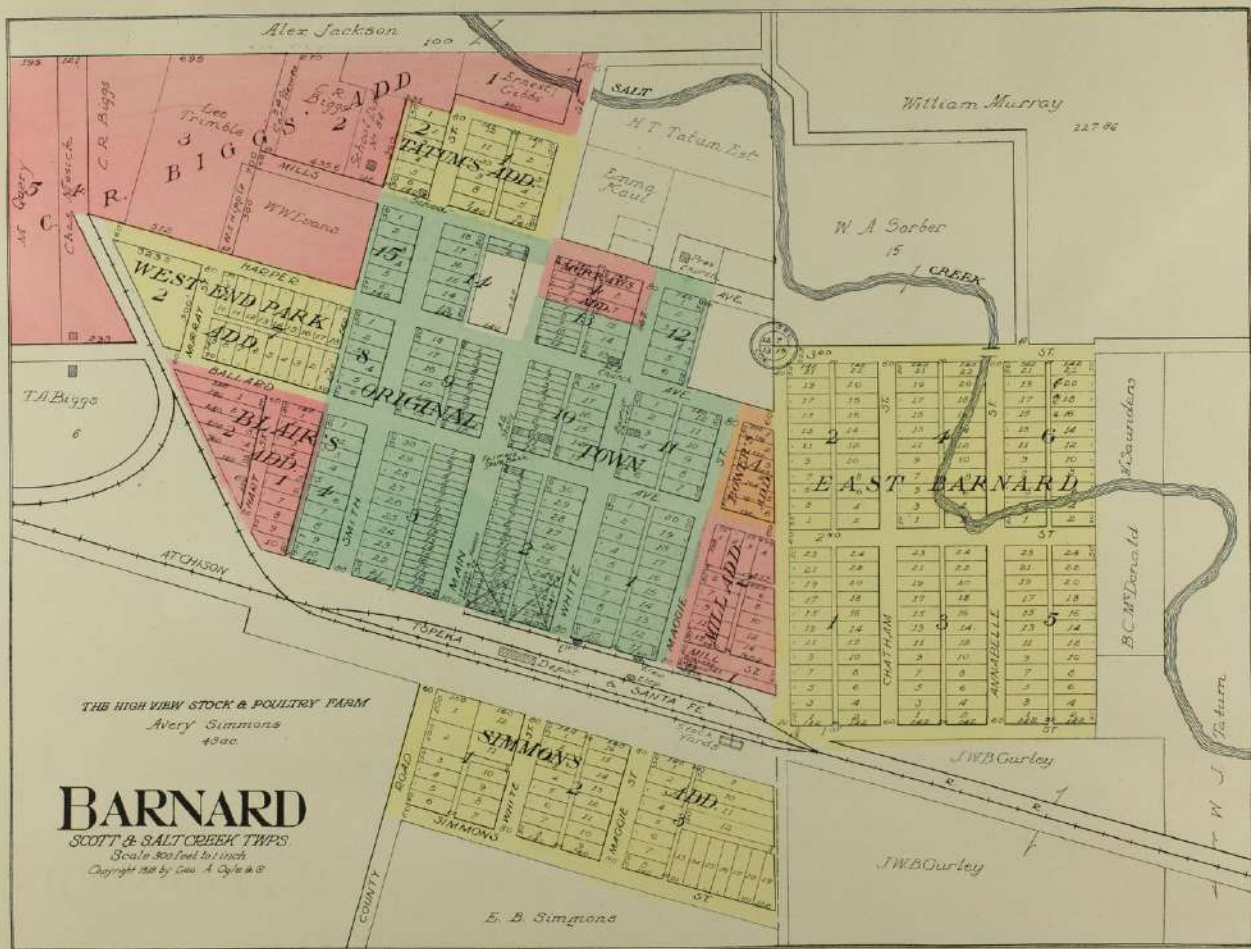

A. R. Buzick
318

H. Bosch
550

BARNARD
SCOTT & SALT CREEK TOWNSHIP.

SOUTH PART OF THE CITY OF LINCOLN

COUNTY SEAT OF LINCOLN CO., KANS.
MARION, BEAVER, INDIANA AND ELKHORN TWP'S
Scale 275 feet to 1 inch Copyright 1918 by Geo. A. Ogle & Co.