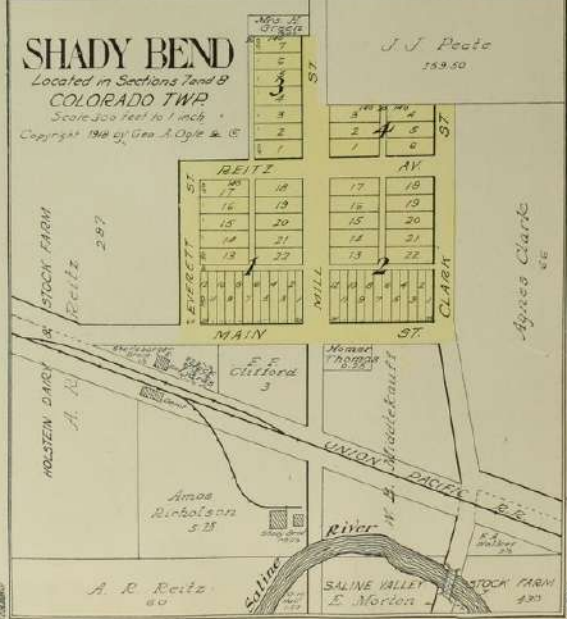

SHADY BEND

Located in Sections 7 and 8 COLORADO TWP. Scale 300 feet to 1 inch. Copyright 1914 by Geo. A. Ogle & Co.