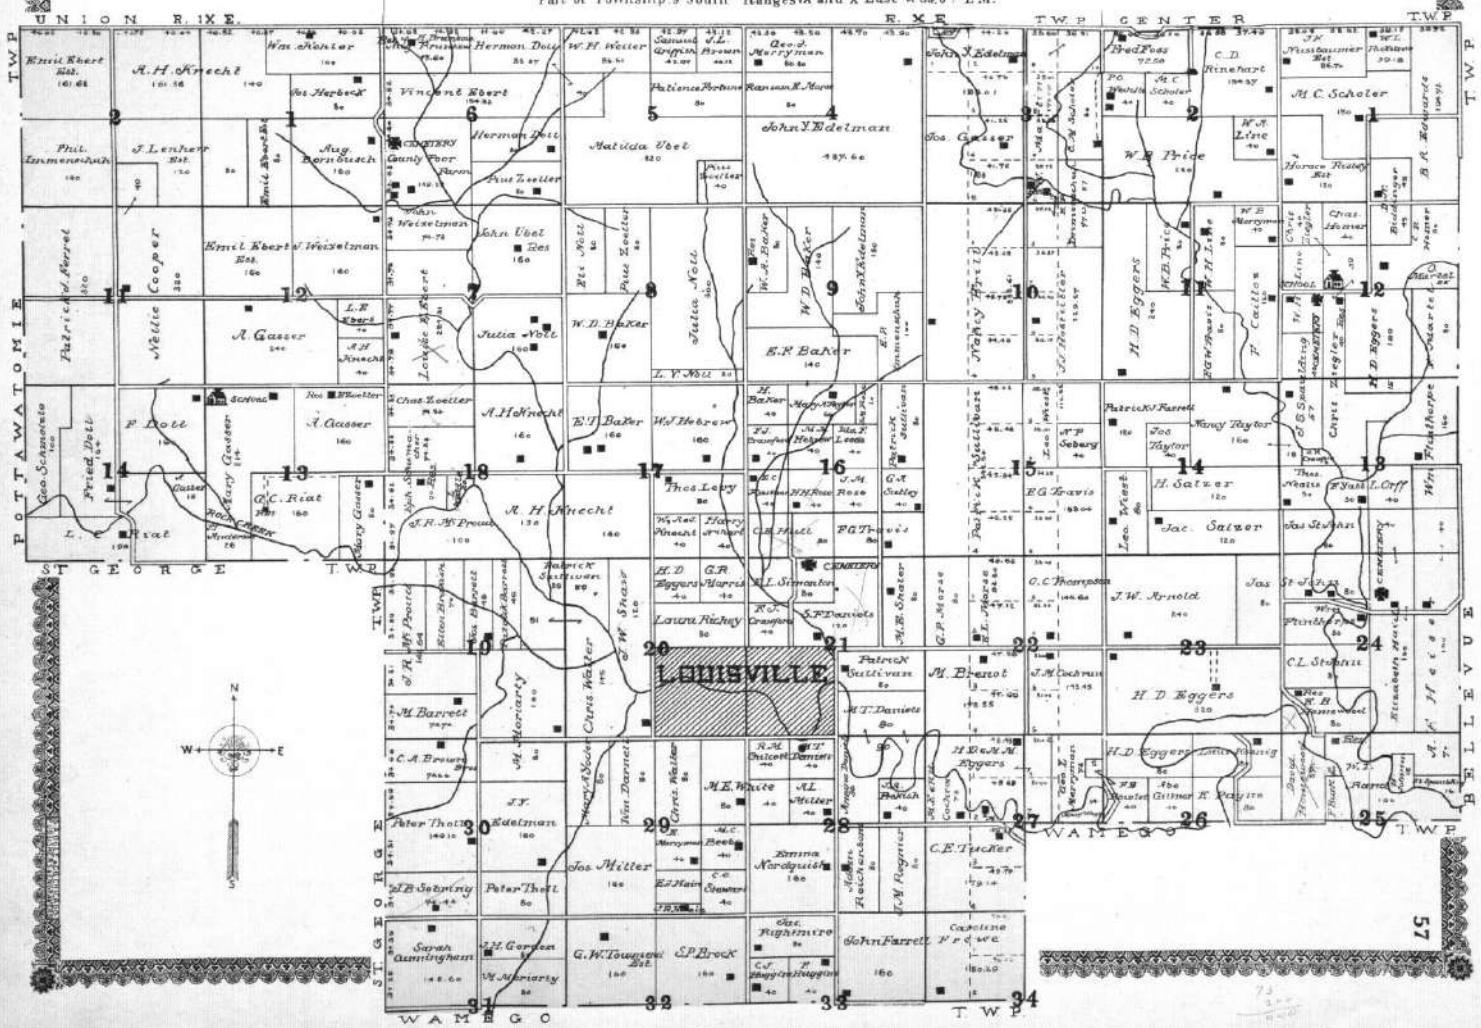

MAP OF
SHERMAN
 TOWNSHIP
 Township 7 South Range X East of the 6th P.M.

MAP OF
VIENNA
TOWNSHIP
As to the 1st of July, 1887.

Part of Township 7 South Rang XI East of the 6th P.M.

MILL CREEK

T.W.P.

CENTER

T.W.P. ST CLERE

T.W.P.

SHERMAN

LINCOLN

MAP OF
LINCOLN
 TOWNSHIP
 Township 7 South Range XII East of the 6th P.M.

MAP OF
ST. CLARE
TOWNSHIP
North, Under Act No. 10.

Part of Township 8 South Ranges XI and XII East of the 5th P.M.

WAMEGO

23

9

2400
2300

10

210
190
7

MAP OF LOUISVILLE TOWNSHIP

Part of Township 9 South Ranges IX and X East of the 6th P.M.