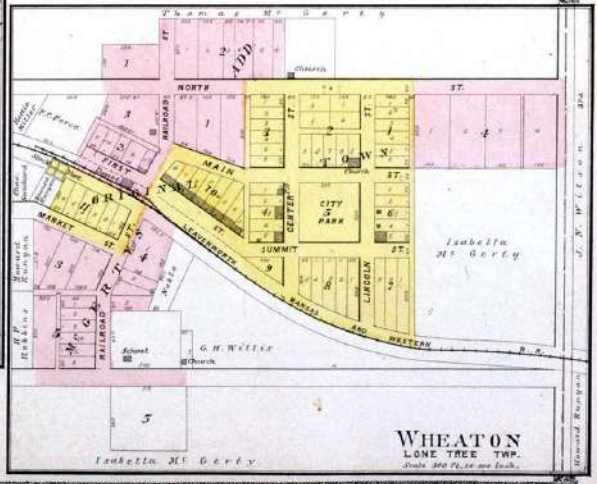

MAP OF
SHERMAN
 TOWNSHIP
 Township 7 South Range X East of the 6th P.M.

MAP OF
VIENNA
TOWNSHIP
As to the 1st of July, 1887.

Part of Township 7 South Rang XI East of the 6th P.M.

MILL CREEK

T.W.P.

CENTER

T.W.P. ST CLERE

WAMEGO

23

9

2400
2300

10

210
190
7

MAP OF LOUISVILLE TOWNSHIP

Part of Township 9 South Ranges IX and X East of the 6th P.M.

MAP OF
WAMEGO
 TOWNSHIP

Parts of Townships 9 and 10 South Ranges X and XI East of the 6th P.M.

BELVUE

Part of Township 9 and 10 South Range XI East of the 6th P.M.

MAP OF
ST. MARYS
 TOWNSHIP

Parts of Townships 9 and 10 South, Ranges 11 and 12 East of the 6th E.M.

2	1	ADD.
GRANT ST.		

3	4	5
FULTON ST.		

8	7	6
COCHRAN ST.		

1	2	3	4	5	6	7	8
NORTH ST.							

1	2	3	4	5	6	7	8
ARMER ST.							

1	2	3	4	5	6	7	8
ARMER ST.							

1	2	3	4	5	6	7	8
MAIN ST.							

1	2	3	4	5	6	7	8
ORIGIN ST.							