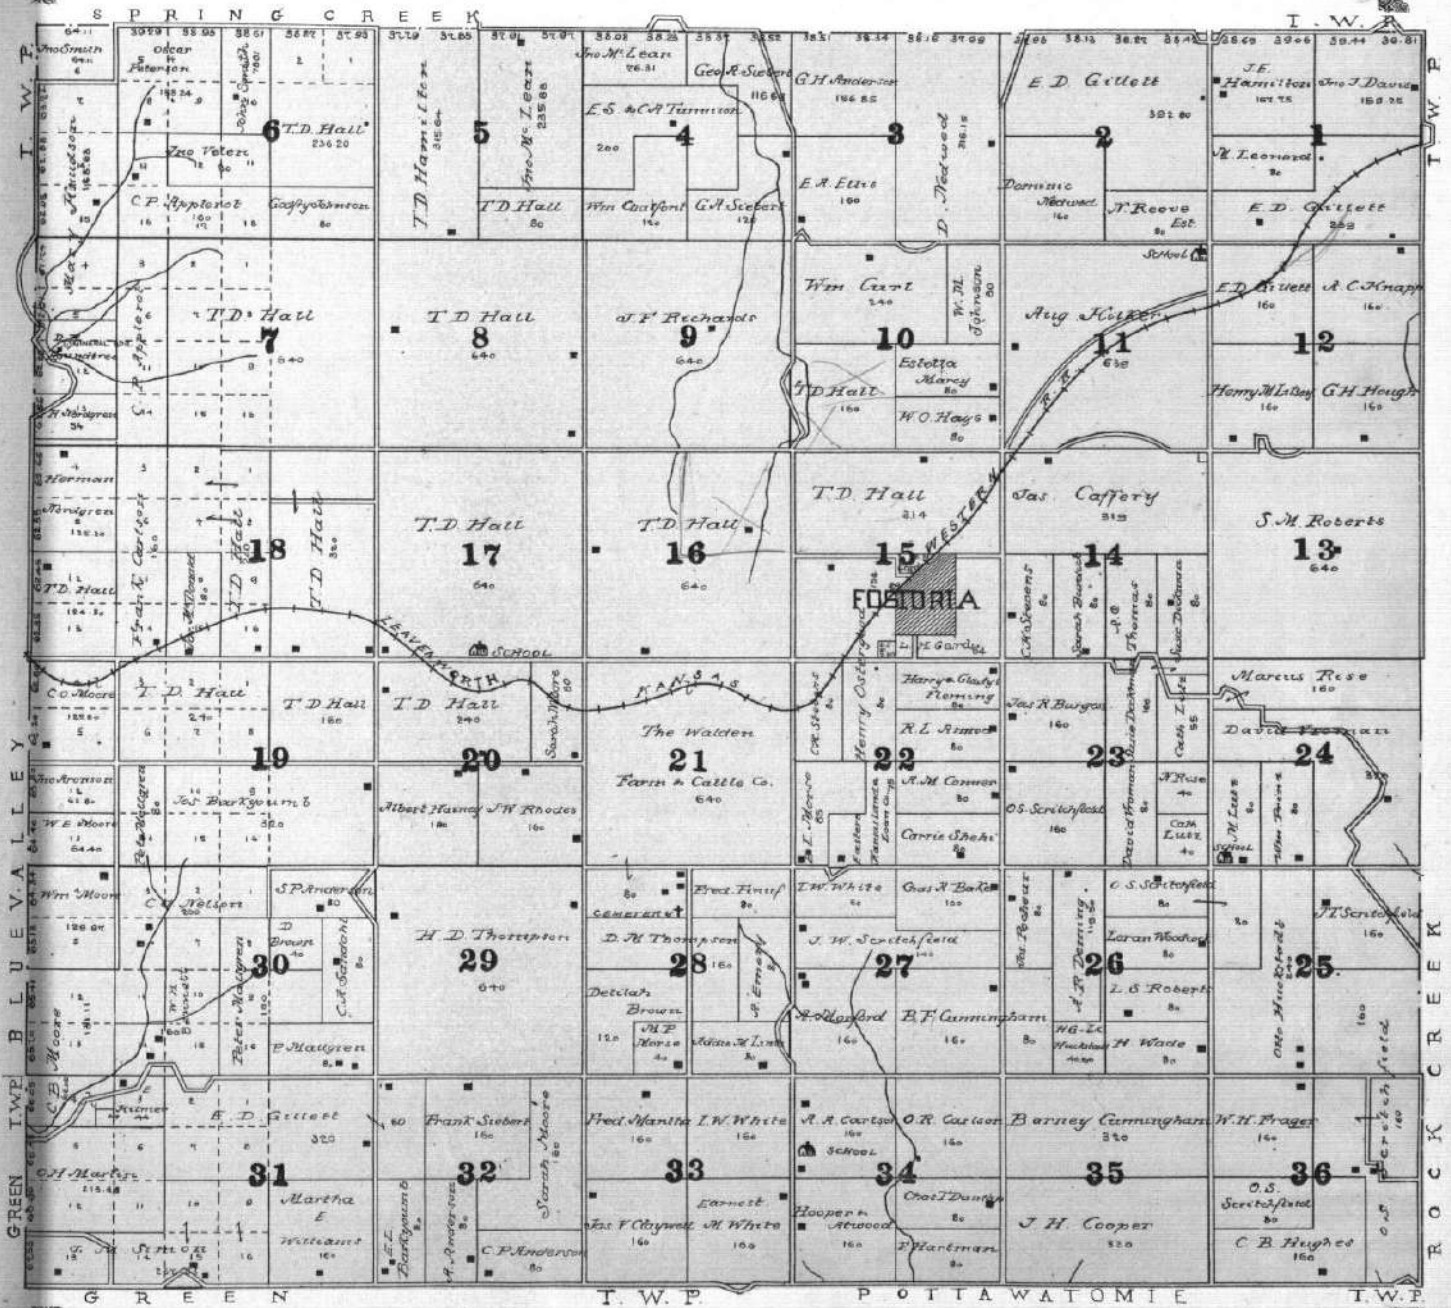

MAP OF
SPRING CREEK
 TOWNSHIP
 Township 6 South Range VIII East of the 6th P.M.

SHANNON

TWP

MARSHALL

MAP OF BLUE VALLEY TOWNSHIP
Parts of Townships 6 and 7 South, Ranges VI and VII East - 106.5th E.M. CO.

22
21
20
19
18
17
16
15
14
13
12
11
10
9
8
7
6
5
4
3
2
1
0
1
2
3
4
5
6
7
8
9
10
11
12
13
14
15
16
17
18
19
20
21
22

MAP OF
SHANNON
 TOWNSHIP
 Township 7 South Range VIII East of the 6th P.M.

MAP OF
ROCK CREEK
 TOWNSHIP
 Township 7 South Range IX East of the 6th P.M.

MAP OF
SHERMAN
 TOWNSHIP
 Township 7 South Range X East of the 6th P.M.

MAP OF
VIENNA
TOWNSHIP
As to the 1st of July, 1887.

Part of Township 7 South Rang XI East of the 6th P.M.

MILL CREEK

T.W.P.

CENTER

T.W.P. ST CLERE

T.W.P.

SHERMAN

LINCOLN

MAP OF
LINCOLN
 TOWNSHIP
 Township 7 South Range XII East of the 6th P.M.

MAP OF
ST. CLARE
TOWNSHIP
North, Under Act No. 10.

Part of Township 8 South Ranges XI and XII East of the 5th P.M.