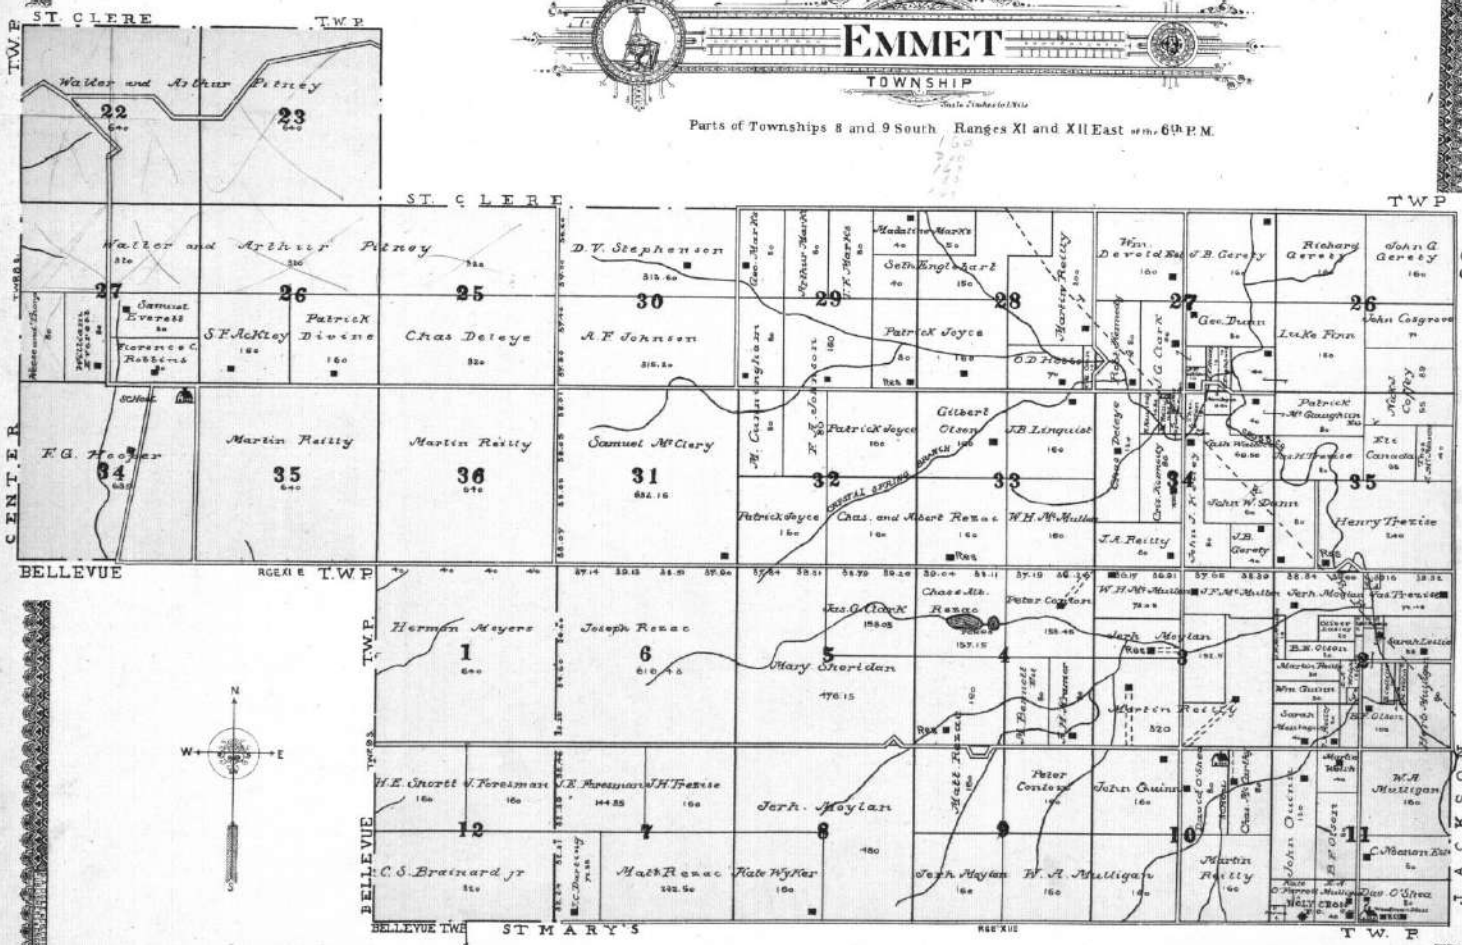

MAP OF
SHERMAN
 TOWNSHIP
 Township 7 South Range X East of the 6th P.M.

MAP OF
VIENNA
TOWNSHIP
As to the 1st of July, 1887.

Part of Township 7 South Rang XI East of the 6th P.M.

MILL CREEK

T.W.P.

CENTER

T.W.P. ST CLERE

T.W.P.

SHERMAN

LINCOLN

MAP OF
LINCOLN
 TOWNSHIP
 Township 7 South Range XII East of the 6th P.M.

MAP OF
ST. CLARE
TOWNSHIP
North, Under Act No. 10.

Part of Township 8 South Ranges XI and XII East of the 5th P.M.

MAP OF EMMET TOWNSHIP

Parts of Townships 8 and 9 South, Ranges XI and XII East 6th P.M.

MAP OF
CENTER
 TOWNSHIP
Under 21 miles of W. 1/2

Part of Township 8 South Ranges X and XI East of the 6th P.M.

 MAP OF
UNION
 TOWNSHIP
Scale 1 inch to 1 mile