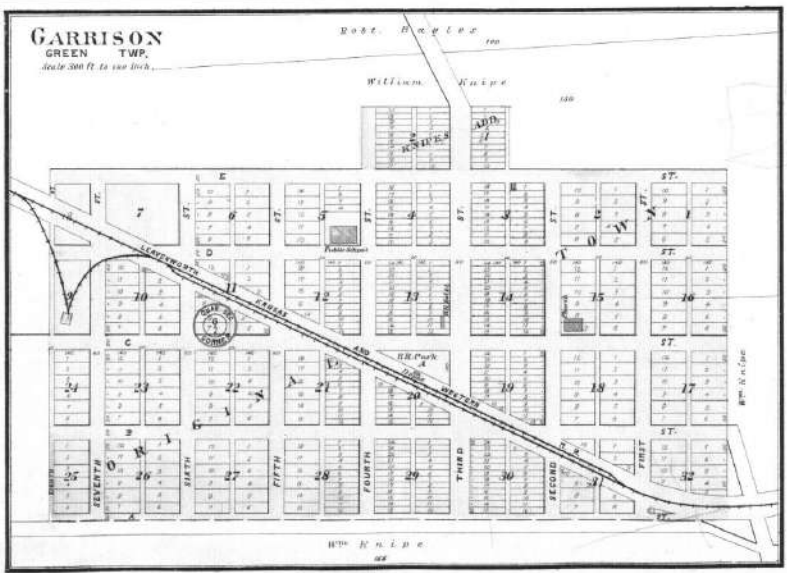

MAP OF
SHERMAN
 TOWNSHIP
 Township 7 South Range X East of the 6th P.M.

MAP OF
VIENNA
TOWNSHIP
As to the 1st of July, 1887.

Part of Township 7 South Rang XI East of the 6th P.M.

MILL CREEK

T.W.P.

CENTER

T.W.P. ST CLERE

T.W.P.

SHERMAN

LINCOLN

MAP OF
LINCOLN
 TOWNSHIP
 Township 7 South Range XII East of the 6th P.M.

MAP OF
ST. CLARE
TOWNSHIP
North, Under Act No. 10.

Part of Township 8 South Ranges XI and XII East of the 5th P.M.

MAP OF EMMET TOWNSHIP

Parts of Townships 8 and 9 South, Ranges XI and XII East 6th P.M.

MAP OF
CENTER
 TOWNSHIP
Under 21 miles of W. 1/2

Part of Township 8 South Ranges X and XI East of the 6th P.M.

 MAP OF
UNION
 TOWNSHIP
Scale 1 inch to 1 mile

Part of Township 8 South Ranges IX and X East of the 6th E.M.

LOUISVILLE T.W.P.

MAP OF POTTAWATOMIE TOWNSHIP

Parts of Townships 8 and 9 South, Ranges VIII and IX East of the 6th P.M.

BLUE

 TOWNSHIP

Part of Township 8 South Range VII and VIII East of the 4th P.M.