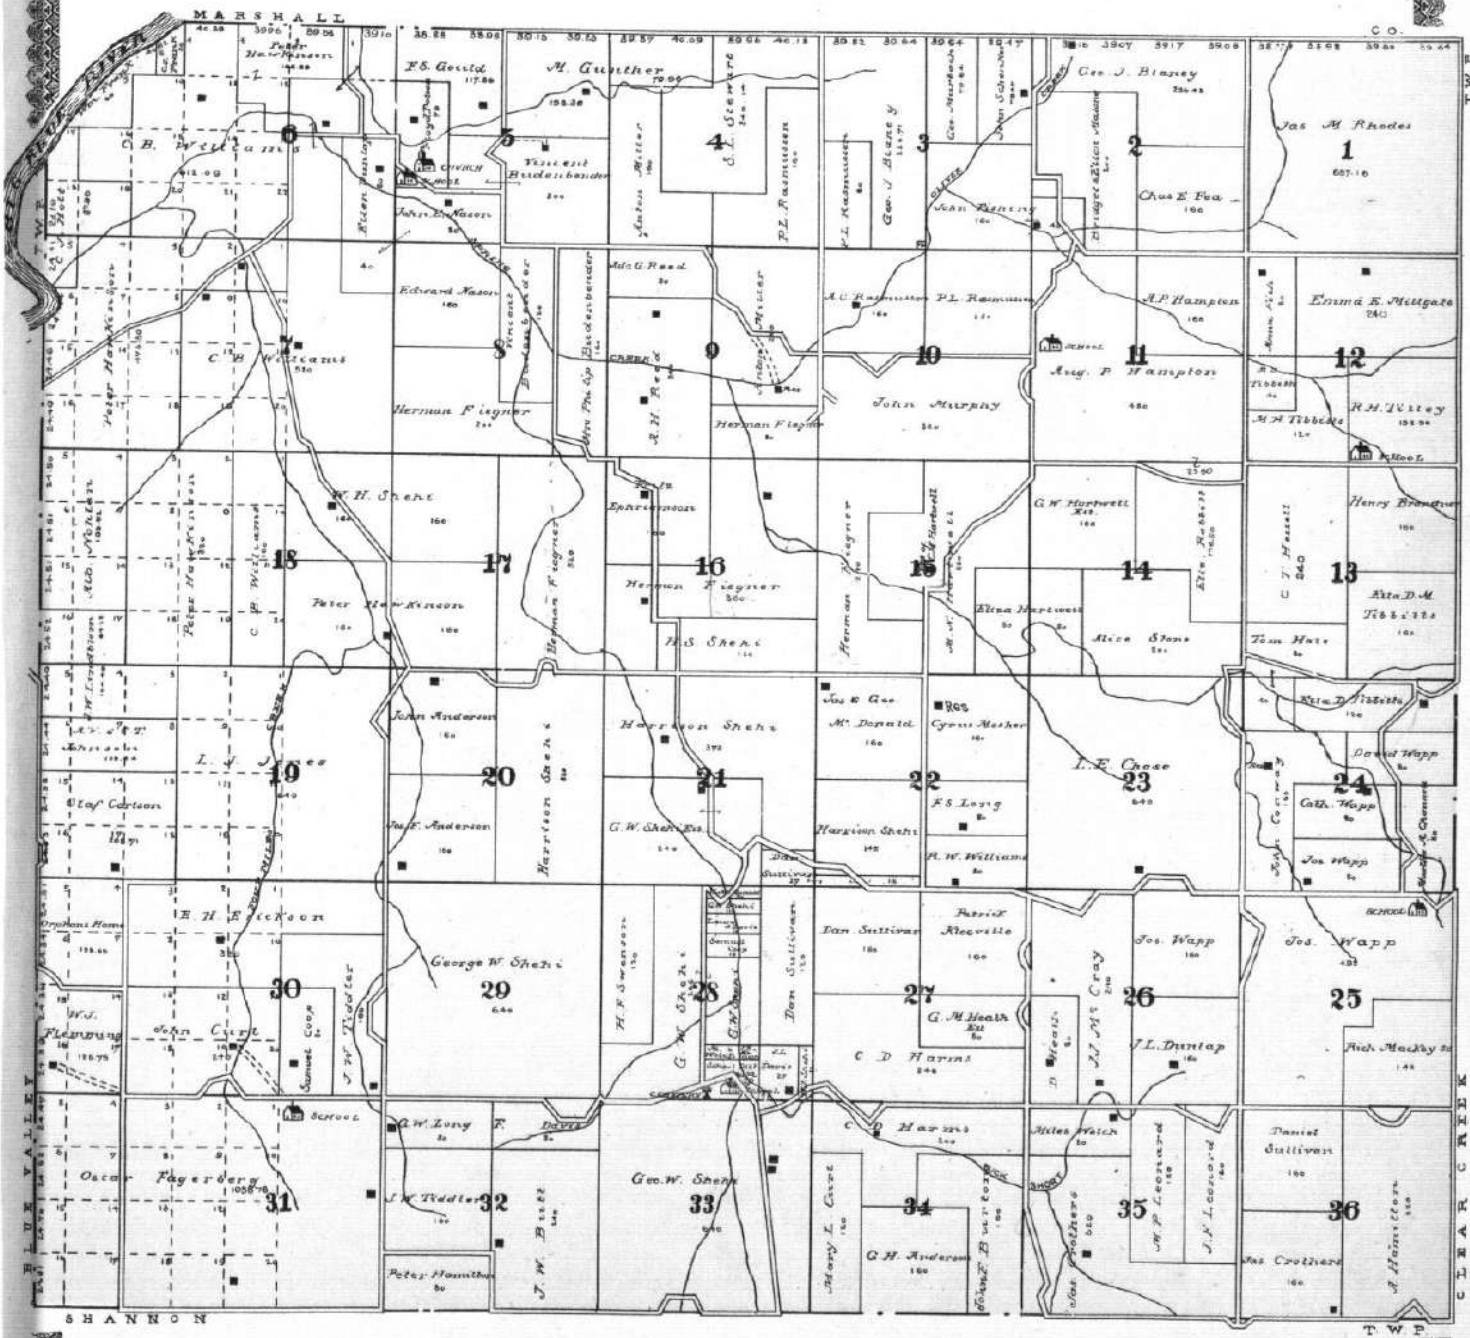

N E M A H A

C O.

VIENNA

T. W. P.

T. W. P.
T. 7 S.
T. W. P.

MAP OF
LONE TREE
TOWNSHIP
 Township 6 South Range X East of the 6th P.M.

MAP OF
CLEAR CREEK
 TOWNSHIP
 Township 6 South Range IX East of the 6th P.M.

MAP OF
SPRING CREEK
 TOWNSHIP
 Township 6 South Range VIII East of the 6th P.M.

SHANNON

TWP

MARSHALL

MAP OF BLUE VALLEY TOWNSHIP
Parts of Townships 6 and 7 South, Ranges VI and VII East - 106.5th E.M. CO.

MAP OF
SHERMAN
 TOWNSHIP
 Township 7 South Range X East of the 6th P.M.

MAP OF
VIENNA
TOWNSHIP
As to the 1st of July, 1887.

Part of Township 7 South Rang XI East of the 6th P.M.

MILL CREEK

T.W.P.

CENTER

T.W.P. ST CLERE

T.W.P.

SHERMAN

LINCOLN

MAP OF
LINCOLN
 TOWNSHIP
 Township 7 South Range XII East of the 6th P.M.

MAP OF
ST. CLARE
TOWNSHIP
North, Under Act No. 10.

Part of Township 8 South Ranges XI and XII East of the 5th P.M.