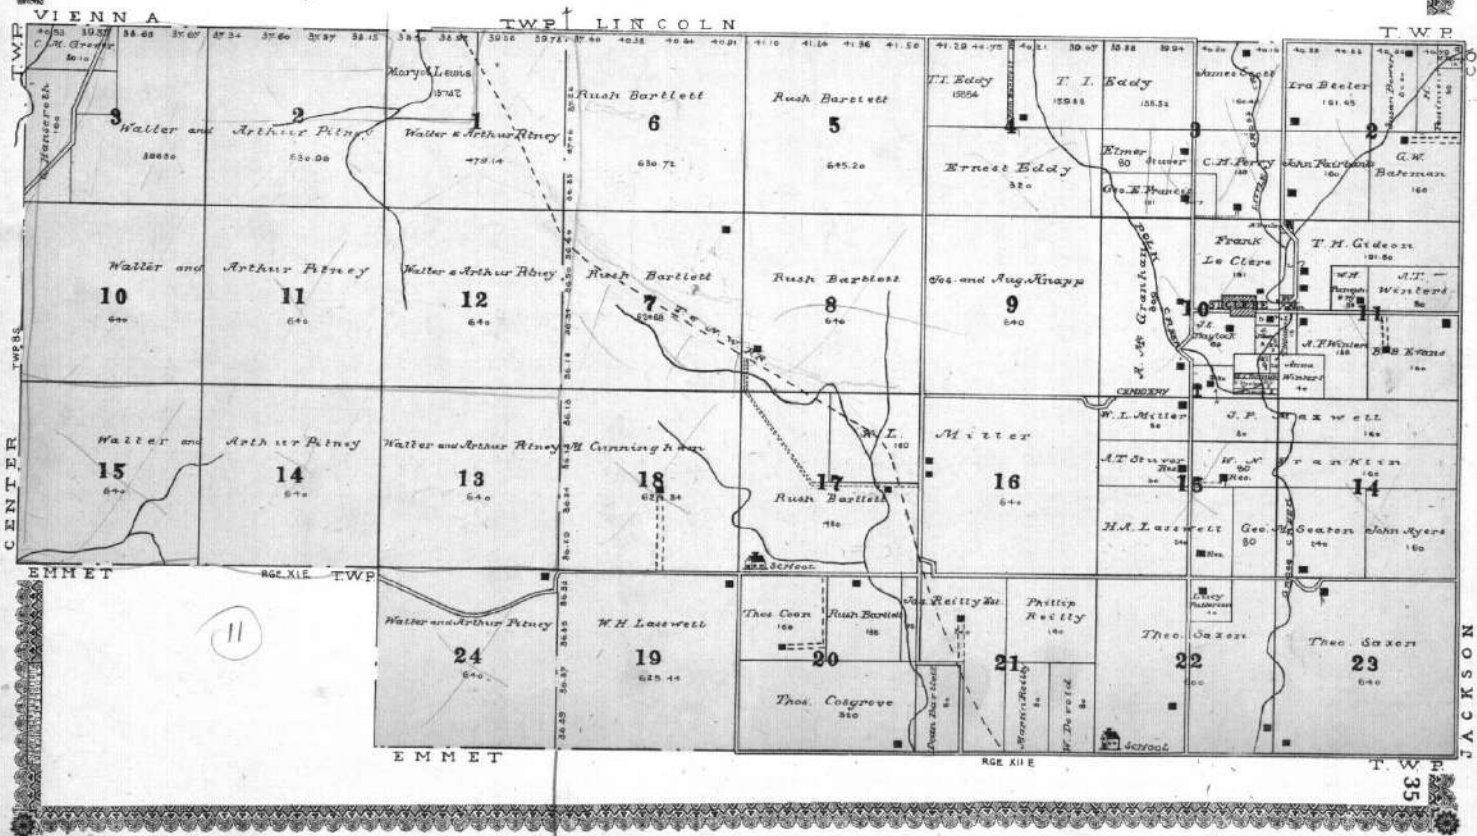

MAP OF
SHERMAN
 TOWNSHIP
 Township 7 South Range X East of the 6th P.M.

MAP OF
VIENNA
TOWNSHIP
As to the 1st of July, 1887.

Part of Township 7 South Rang XI East of the 6th P.M.

MILL CREEK

T.W.P.

CENTER

T.W.P. ST CLERE

T.W.P.

SHERMAN

LINCOLN

MAP OF
LINCOLN
 TOWNSHIP
 Township 7 South Range XII East of the 6th P.M.

MAP OF
ST. CLARE
TOWNSHIP
North, Under Act No. 10.

Part of Township 8 South Ranges XI and XII East of the 5th P.M.

MAP OF EMMET TOWNSHIP

Parts of Townships 8 and 9 South, Ranges XI and XII East 6th P.M.

MAP OF
CENTER
 TOWNSHIP
Under 21 miles of W. 1/2

Part of Township 8 South Ranges X and XI East of the 6th P.M.

 MAP OF
UNION
 TOWNSHIP
Scale 1 inch to 1 mile