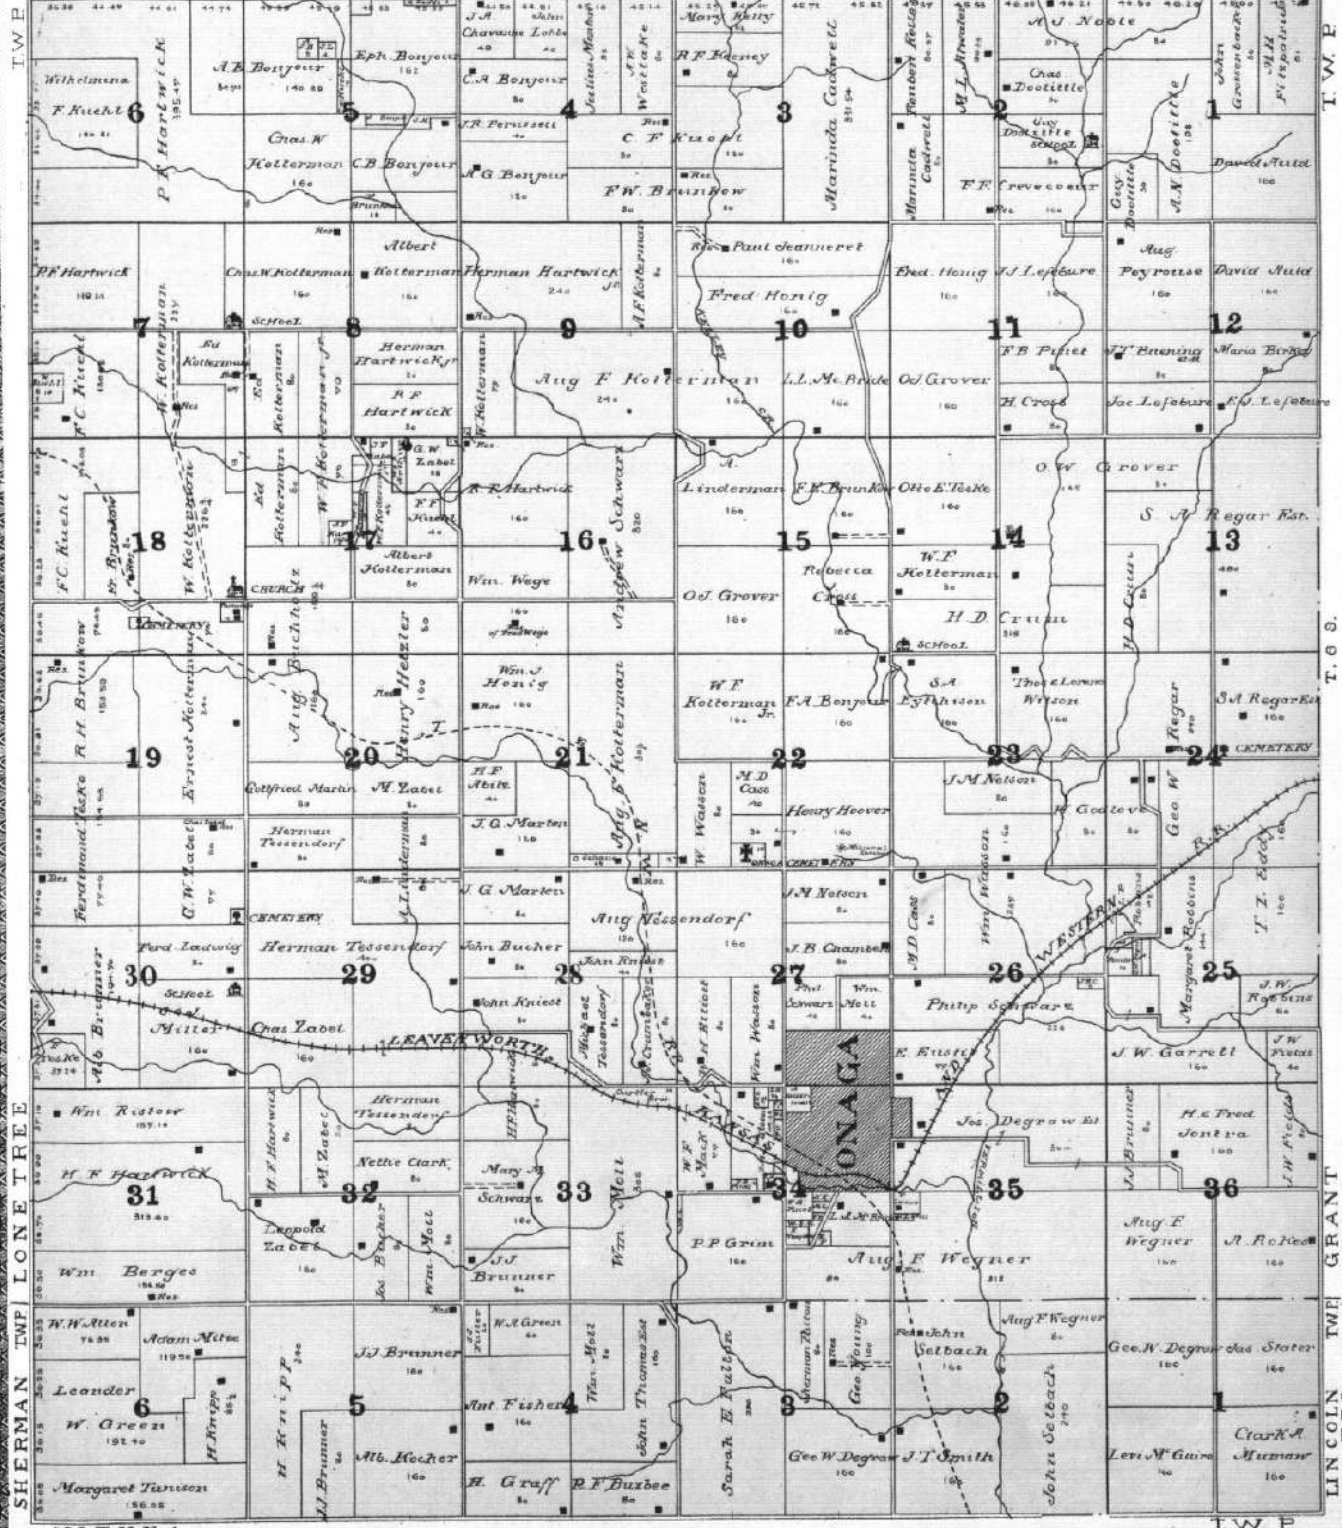

PLAT MAP OF
POTTATOMIE COUNTY
MISSOURI

9
10

MAP OF
GRANT
 TOWNSHIP
 Township 6 South Range XII East of the 6th P. M.

MAP OF

MILL CREEK

TOWNSHIP

Township 6 South, Range XI East and Part of Township 7 South Range XI East at the 62 P.M.

N E M A H A

C O.

VIENNA

T. W. P.

T. W. P.
T. 7 S.
T. W. P.

MAP OF
LONE TREE
TOWNSHIP
 Township 6 South Range X East of the 6th P.M.

MAP OF
CLEAR CREEK
 TOWNSHIP
 Township 6 South Range IX East of the 6th P.M.

MAP OF
SHERMAN
 TOWNSHIP
 Township 7 South Range X East of the 6th P.M.

MAP OF
VIENNA
TOWNSHIP
As to the 1st of July, 1887.

Part of Township 7 South Rang XI East of the 6th P.M.

MILL CREEK

T.W.P.

CENTER

T.W.P. ST CLERE

T.W.P.

SHERMAN

LINCOLN

MAP OF
LINCOLN
 TOWNSHIP
 Township 7 South Range XII East of the 6th P.M.

MAP OF
ST. CLARE
TOWNSHIP
North, Under Act No. 10.

Part of Township 8 South Ranges XI and XII East of the 5th P.M.