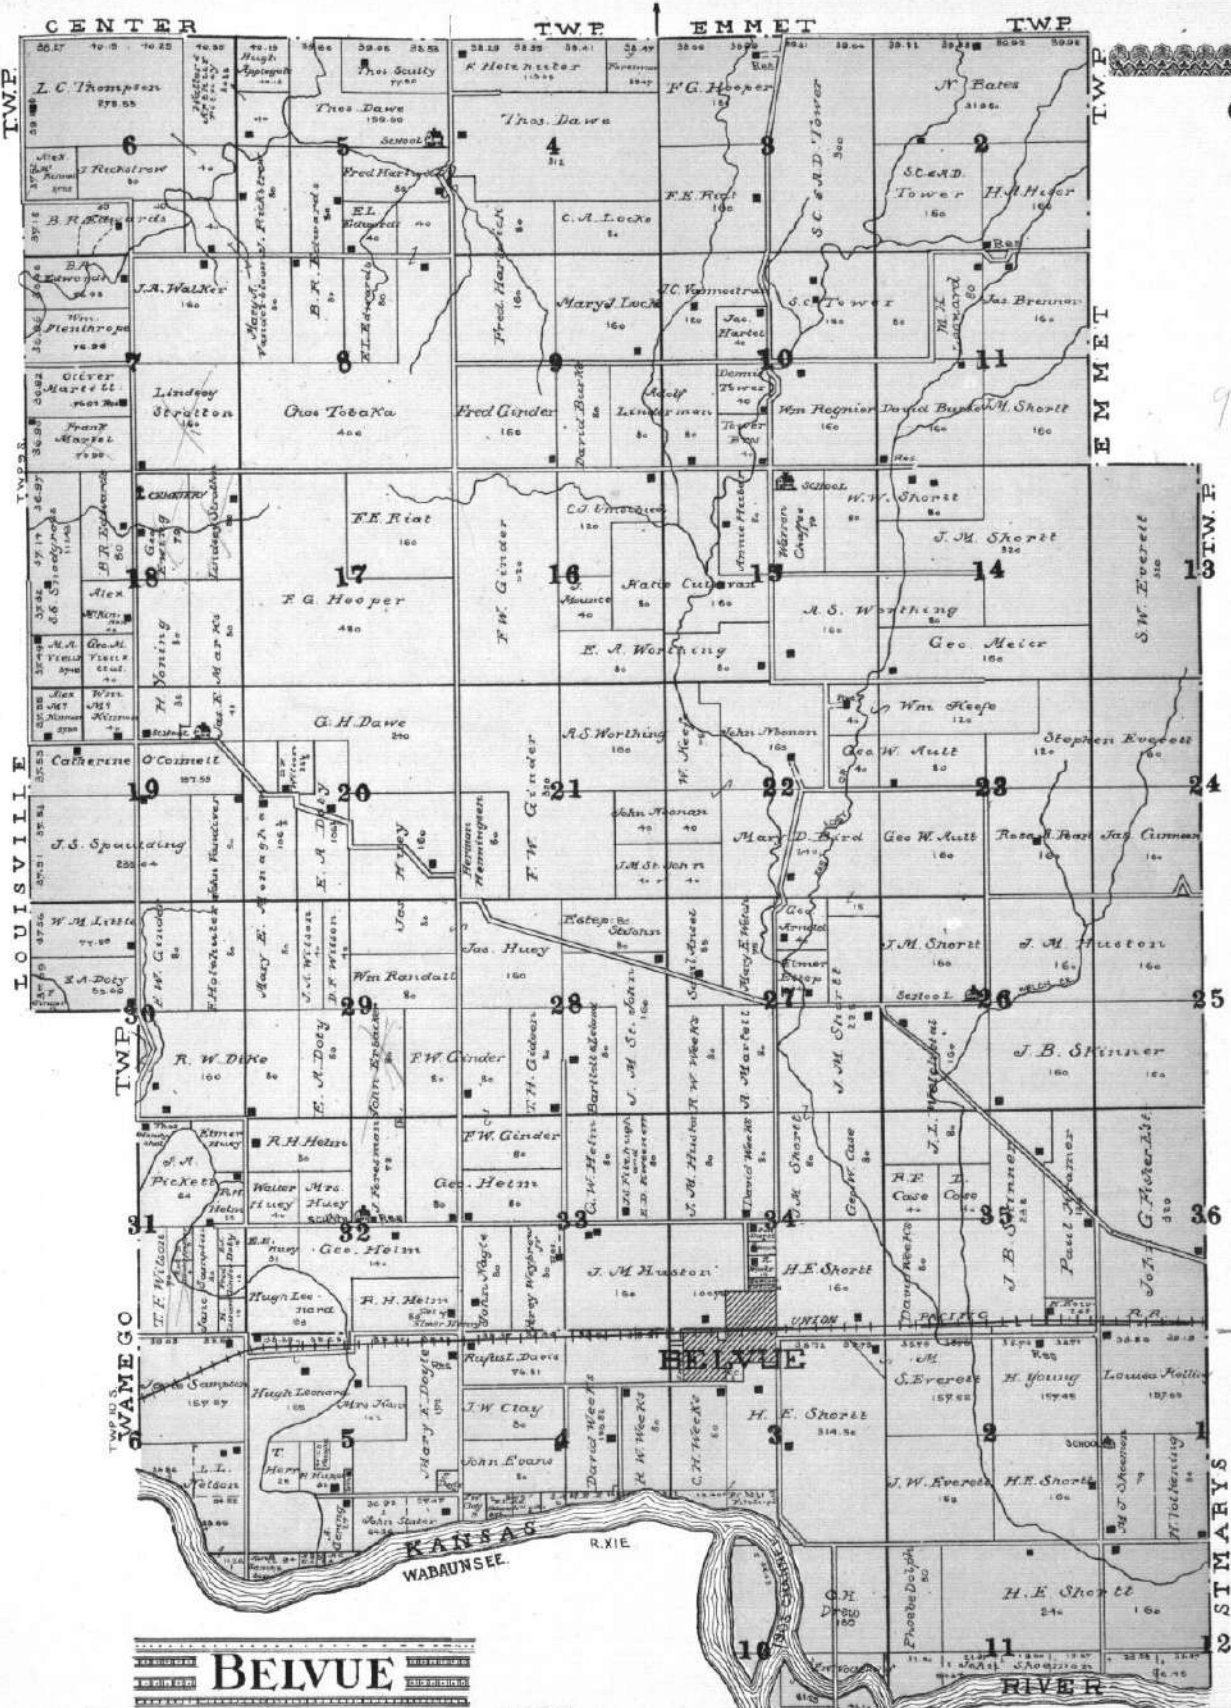

BELVUE

Part of Township 9 and 10 South Range XI East of the 6th P.M.