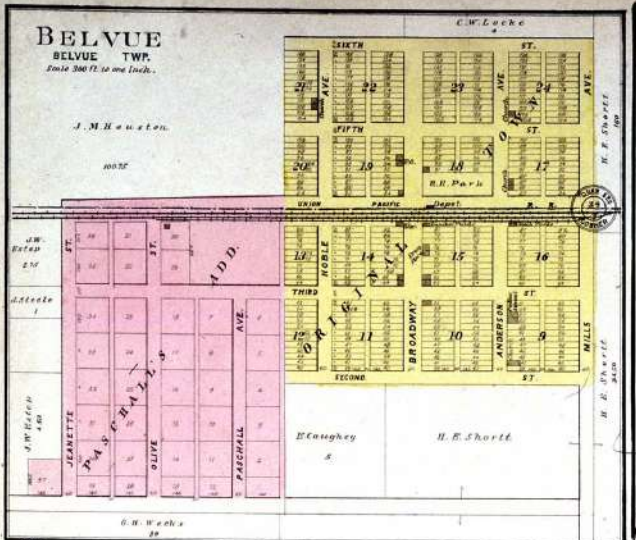

N E M A H A

C O.

VIENNA

T. W. P.

T. W. P.
T. 7 S.
T. W. P.

MAP OF
LONE TREE
TOWNSHIP
 Township 6 South Range X East of the 6th P.M.

MAP OF
CLEAR CREEK
 TOWNSHIP
 Township 6 South Range IX East of the 6th P.M.

MAP OF
SPRING CREEK
 TOWNSHIP
 Township 6 South Range VIII East of the 6th P.M.

SHANNON

TWP

MARSHALL

MAP OF BLUE VALLEY TOWNSHIP
Parts of Townships 6 and 7 South, Ranges VI and VII East - 106.5th E.M. CO.

22
21
20
19
18
17
16
15
14
13
12
11
10
9
8
7
6
5
4
3
2
1
0
1
2
3
4
5
6
7
8
9
10
11
12
13
14
15
16
17
18
19
20
21
22

MAP OF
SHANNON
 TOWNSHIP
 Township 7 South Range VIII East of the 6th P.M.

MAP OF
ROCK CREEK
 TOWNSHIP
 Township 7 South Range IX East of the 6th P.M.

MAP OF
SHERMAN
 TOWNSHIP
 Township 7 South Range X East of the 6th P.M.

MAP OF
VIENNA
TOWNSHIP
As to the 1st of July, 1887.

Part of Township 7 South Rang XI East of the 6th P.M.

MILL CREEK

T.W.P.

CENTER

T.W.P. ST CLERE