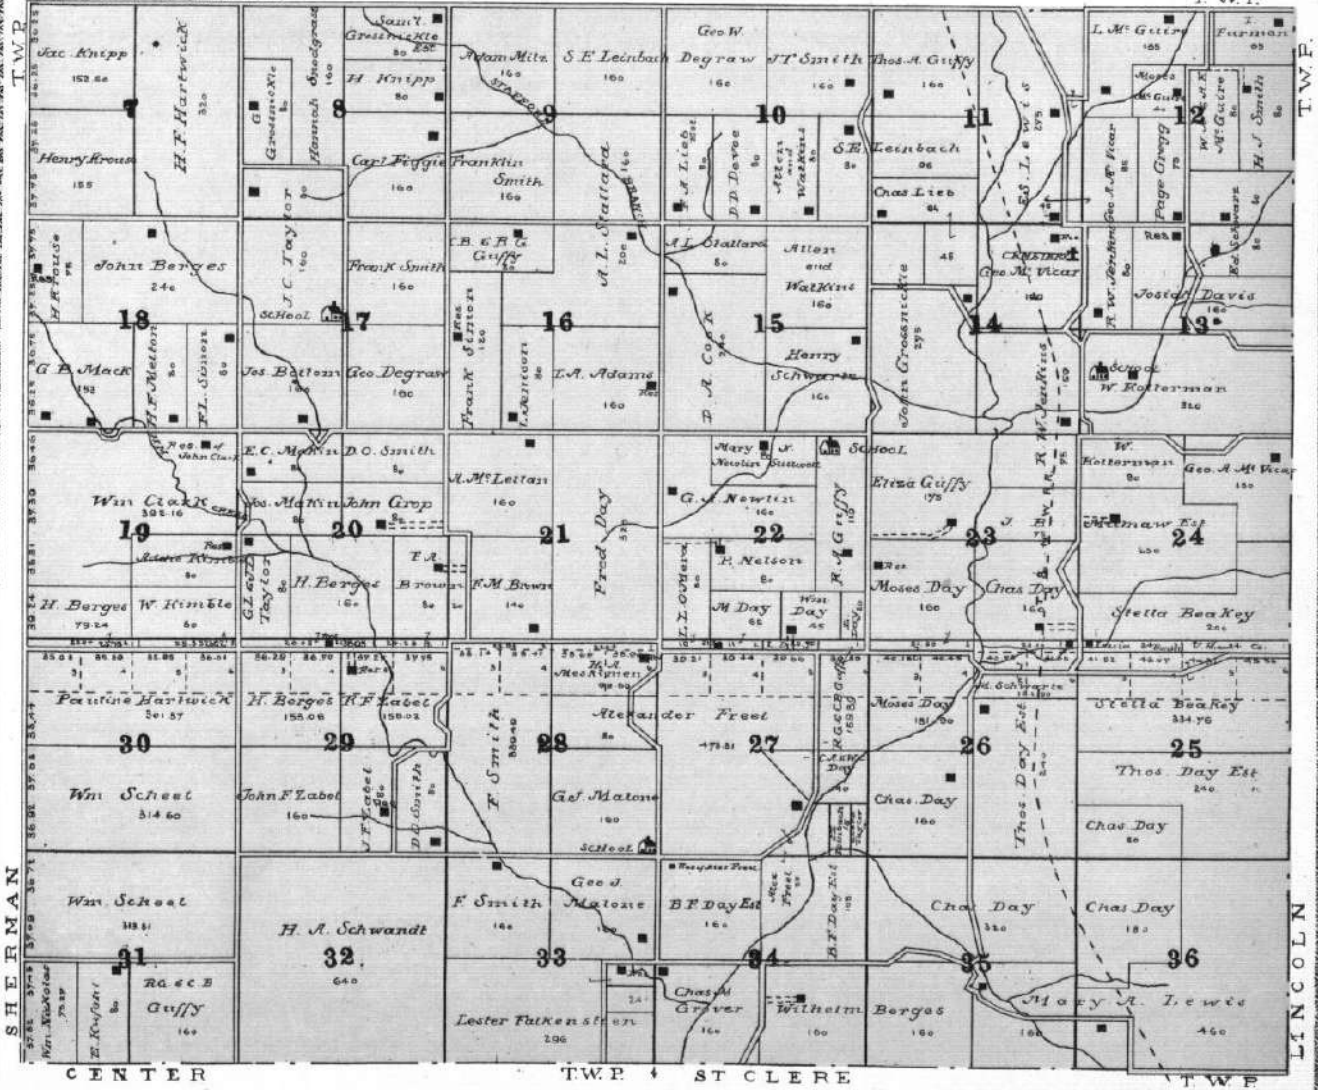

22
21
20
19
18
17
16
15
14
13
12
11
10
9
8
7
6
5
4
3
2
1
0
1
2
3
4
5
6
7
8
9
10
11
12
13
14
15
16
17
18
19
20
21
22

MAP OF
SHANNON
 TOWNSHIP
 Township 7 South Range VIII East of the 6th P.M.

MAP OF
ROCK CREEK
 TOWNSHIP
 Township 7 South Range IX East of the 6th P.M.

MAP OF
SHERMAN
 TOWNSHIP
 Township 7 South Range X East of the 6th P.M.

MAP OF
VIENNA
TOWNSHIP
As to the 1st of July, 1887.

Part of Township 7 South Rang XI East of the 6th P.M.

MILL CREEK

T.W.P.

CENTER

T.W.P. ST CLERE

T.W.P.

SHERMAN

LINCOLN

MAP OF
LINCOLN
 TOWNSHIP
 Township 7 South Range XII East of the 6th P.M.

MAP OF
ST. CLARE
TOWNSHIP
North, Under Act No. 10.

Part of Township 8 South Ranges XI and XII East of the 5th P.M.