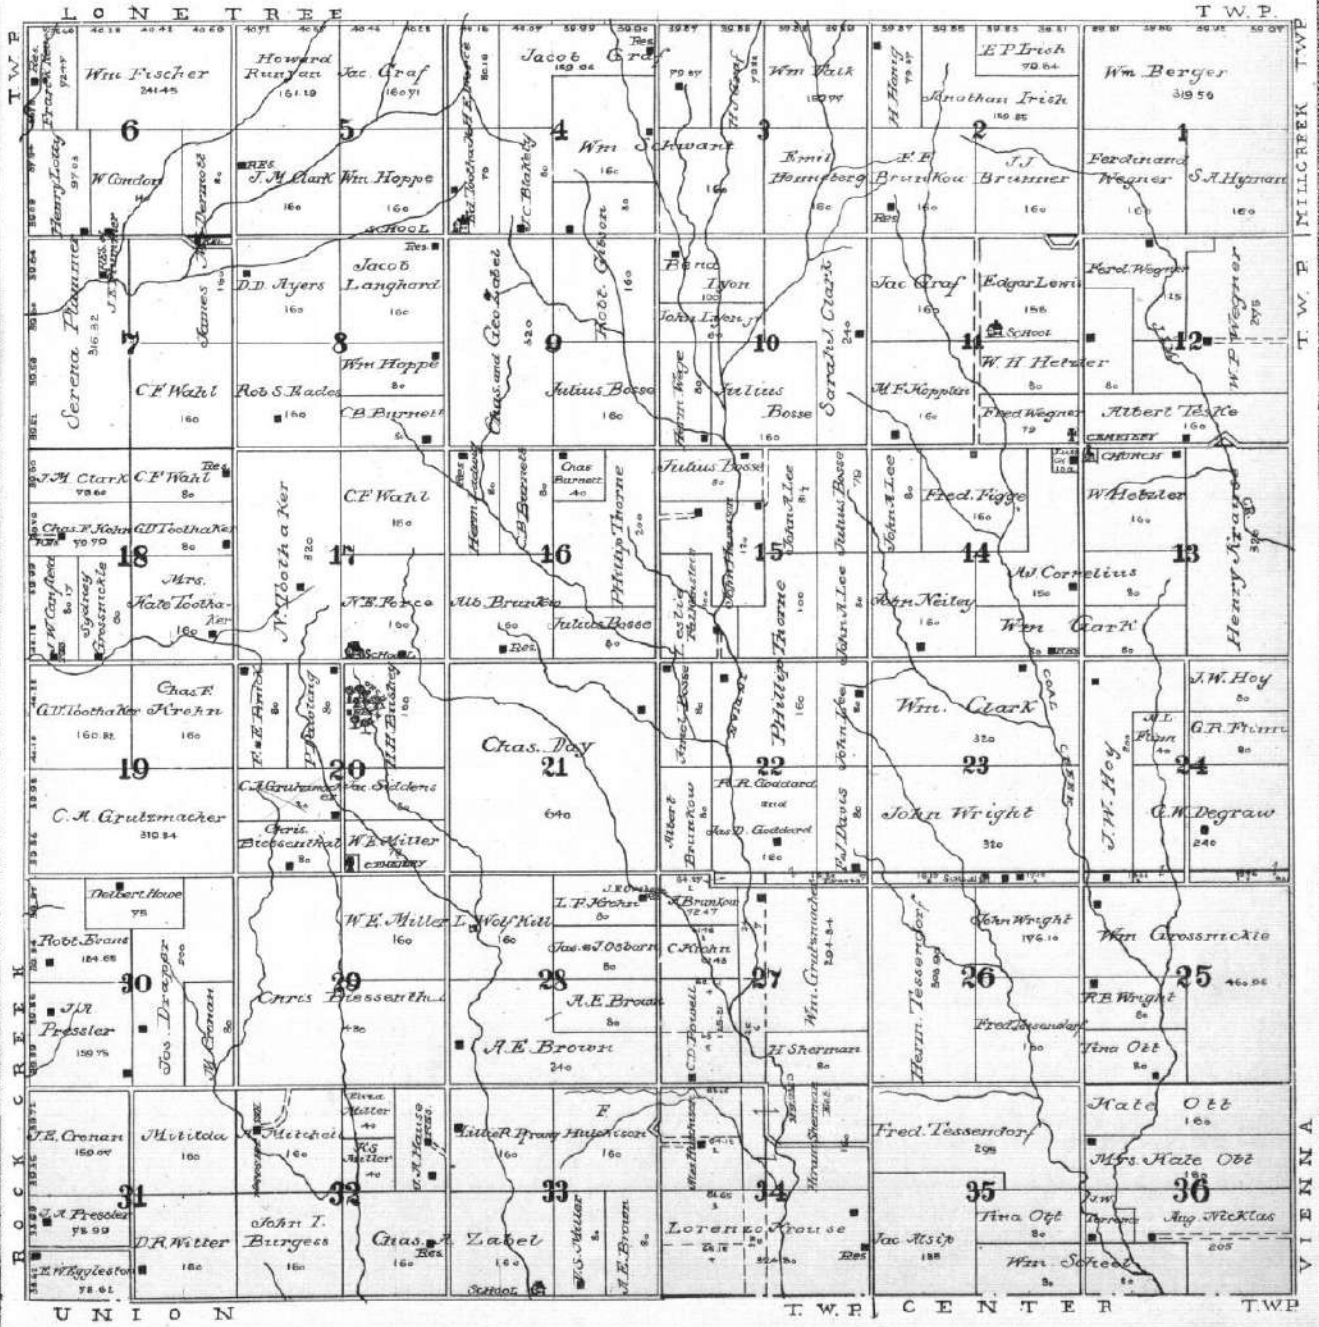

N E M A H A

C O.

VIENNA

T. W. P.

T. W. P.
T. 7 S.
T. W. P.

MAP OF
LONE TREE
TOWNSHIP
 Township 6 South Range X East of the 6th P.M.

MAP OF
CLEAR CREEK
 TOWNSHIP
 Township 6 South Range IX East of the 6th P.M.

22
21
20
19
18
17
16
15
14
13
12
11
10
9
8
7
6
5
4
3
2
1
0
1
2
3
4
5
6
7
8
9
10
11
12
13
14
15
16
17
18
19
20
21
22

MAP OF
SHANNON
 TOWNSHIP
 Township 7 South Range VIII East of the 6th P.M.

MAP OF
ROCK CREEK
 TOWNSHIP
 Township 7 South Range IX East of the 6th P.M.

MAP OF
SHERMAN
 TOWNSHIP
 Township 7 South Range X East of the 6th P.M.

MAP OF
VIENNA
TOWNSHIP
As to the 1st of July, 1887.

Part of Township 7 South Rang XI East of the 6th P.M.

MILL CREEK

T.W.P.

CENTER

T.W.P. ST CLERE

T.W.P.

SHERMAN

LINCOLN

MAP OF
LINCOLN
 TOWNSHIP
 Township 7 South Range XII East of the 6th P.M.

MAP OF
ST. CLARE
TOWNSHIP
North, Under Act No. 10.

Part of Township 8 South Ranges XI and XII East of the 5th P.M.