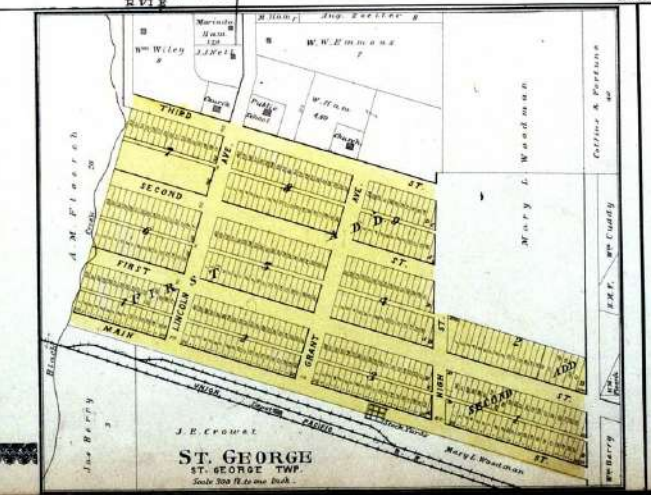

MAP OF
SPRING CREEK
 TOWNSHIP
 Township 6 South Range VIII East of the 6th P.M.

SHANNON

TWP

MARSHALL

MAP OF BLUE VALLEY TOWNSHIP
Parts of Townships 6 and 7 South, Ranges VI and VII East - 106.5th E.M. CO.

22
21
20
19
18
17
16
15
14
13
12
11
10
9
8
7
6
5
4
3
2
1
0
1
2
3
4
5
6
7
8
9
10
11
12
13
14
15
16
17
18
19
20
21
22

MAP OF
SHANNON
 TOWNSHIP
 Township 7 South Range VIII East of the 6th P.M.

MAP OF
ROCK CREEK
 TOWNSHIP
 Township 7 South Range IX East of the 6th P.M.

MAP OF
SHERMAN
 TOWNSHIP
 Township 7 South Range X East of the 6th P.M.

MAP OF
VIENNA
TOWNSHIP
As to the 1st of July, 1887.

Part of Township 7 South Rang XI East of the 6th P.M.

MILL CREEK

T.W.P.

CENTER

T.W.P. ST CLERE