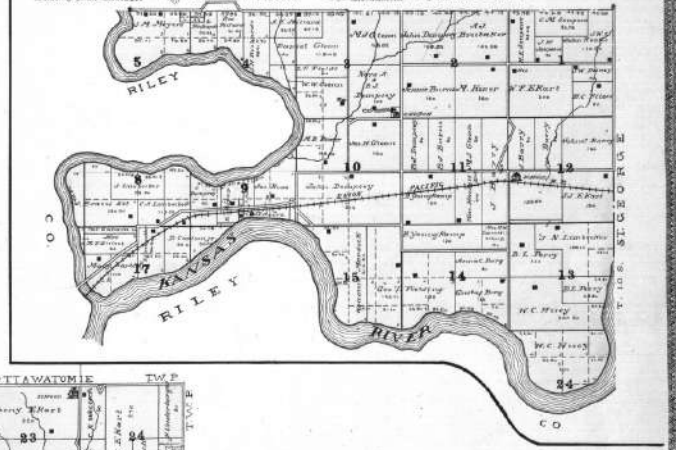

BLUE

TOWNSHIP

Part of Township 10 South Range VIII East of the 6th P.M.