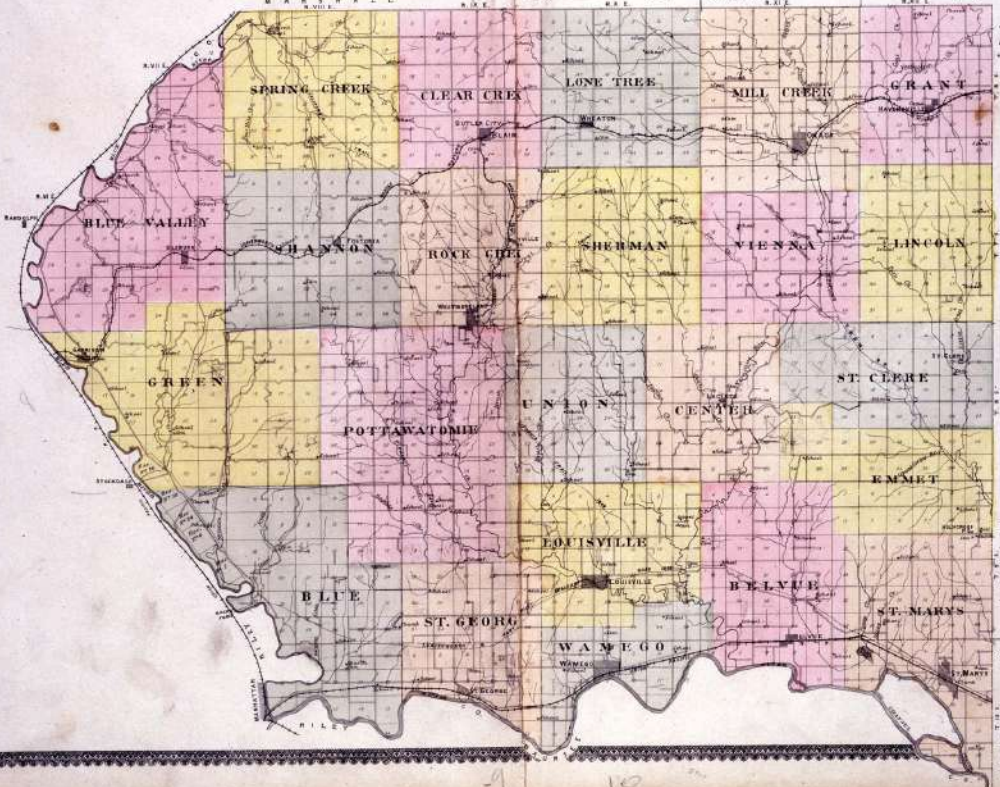

PLAT MAP OF
POTTATOMIE COUNTY
MISSOURI

9
10

MAP OF
GRANT
 TOWNSHIP
 Township 6 South Range XII East of the 6th P. M.

MAP OF

MILL CREEK

TOWNSHIP

Township 6 South, Range XI East and Part of Township 7 South Range XI East at the 62 P.M.

N E M A H A

C O.

VIENNA

T. W. P.

T. W. P.
T. 7 S.
T. W. P.

MAP OF
LONE TREE
TOWNSHIP
 Township 6 South Range X East of the 6th P.M.

MAP OF
CLEAR CREEK
 TOWNSHIP
 Township 6 South Range IX East of the 6th P.M.

MAP OF
SHERMAN
 TOWNSHIP
 Township 7 South Range X East of the 6th P.M.

MAP OF
VIENNA
TOWNSHIP
As to the 1st of July, 1887.

Part of Township 7 South Rang XI East of the 6th P.M.

MILL CREEK

T.W.P.

CENTER

T.W.P. ST CLERE

T.W.P.

SHERMAN

LINCOLN

MAP OF
LINCOLN
 TOWNSHIP
 Township 7 South Range XII East of the 6th P.M.

MAP OF
ST. CLARE
TOWNSHIP
North, Under Act No. 10.

Part of Township 8 South Ranges XI and XII East of the 5th P.M.