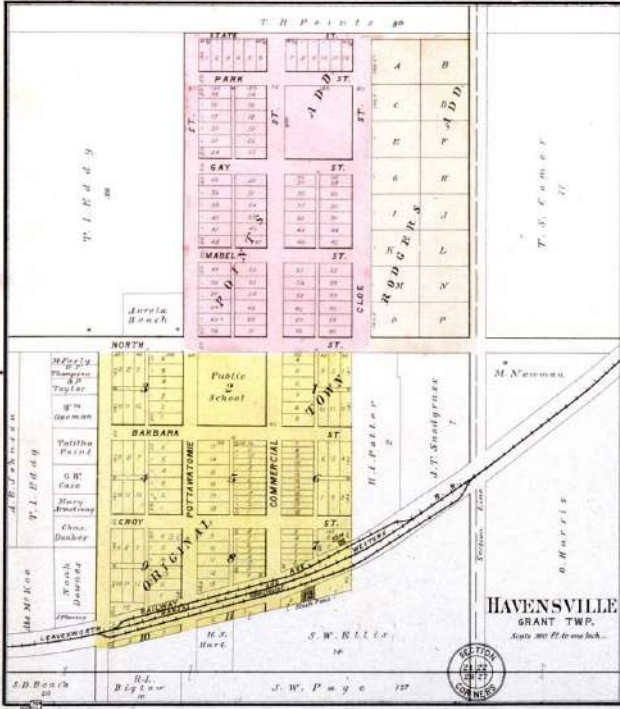

MAP OF
SHERMAN
 TOWNSHIP
 Township 7 South Range X East of the 6th P.M.

MAP OF
VIENNA
TOWNSHIP
As to the 1st of July, 1887.

Part of Township 7 South Rang XI East of the 6th P.M.

MILL CREEK

T.W.P.

CENTER

T.W.P. ST CLERE

WAMEGO

23

9

2400
2300

10

210
190
7

MAP OF LOUISVILLE TOWNSHIP

Part of Township 9 South Ranges IX and X East of the 6th P.M.

MAP OF
WAMEGO
 TOWNSHIP

Parts of Townships 9 and 10 South Ranges X and XI East of the 6th P.M.

BELVUE

Part of Township 9 and 10 South Range XI East of the 6th P.M.

MAP OF
ST. MARYS
 TOWNSHIP

Parts of Townships 9 and 10 South, Ranges 11 and 12 East of the 6th E.M.

2	1	ADD.
GRANT ST.		

3	4	5
FULTON ST.		

8	7	6
COCHRAN ST.		

1	2	3	4	5	6	7	8
NORTH ST.							

1	2	3	4	5	6	7	8
ARMER ST.							

1	2	3	4	5	6	7	8
ARMER ST.							

1	2	3	4	5	6	7	8
MAIN ST.							

1	2	3	4	5	6	7	8
ORIGIN ST.							