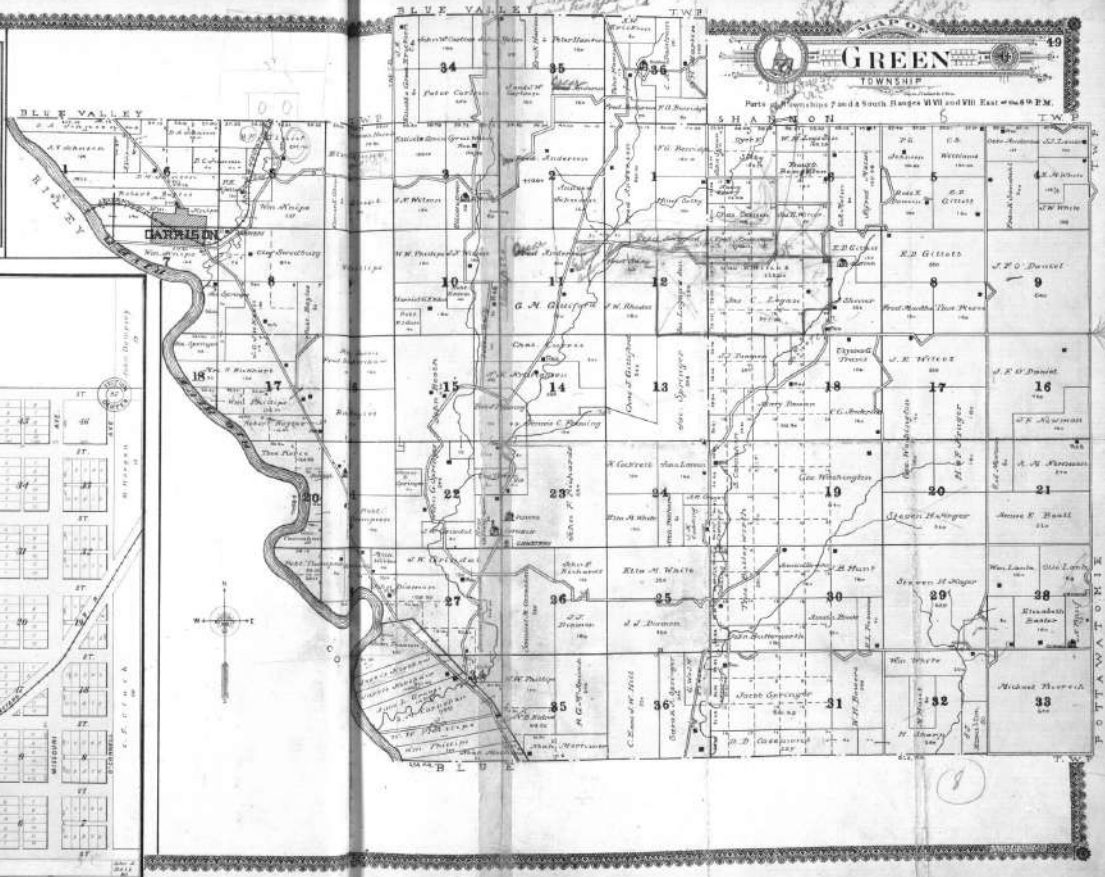

MAP OF
SHERMAN
 TOWNSHIP
 Township 7 South Range X East of the 6th P.M.

MAP OF
VIENNA
TOWNSHIP
As to the 1st of July, 1887.

Part of Township 7 South Rang XI East of the 6th P.M.

MILL CREEK

T.W.P.

CENTER

T.W.P. ST CLERE

T.W.P.

SHERMAN

LINCOLN

MAP OF
LINCOLN
 TOWNSHIP
 Township 7 South Range XII East of the 6th P.M.

MAP OF
ST. CLARE
TOWNSHIP
North, Under Act No. 10.

Part of Township 8 South Ranges XI and XII East of the 5th P.M.

Part of Township 8 South Ranges IX and X East of the 6th E.M.

LOUISVILLE T.W.P.

MAP OF POTTAWATOMIE TOWNSHIP

Parts of Townships 8 and 9 South, Ranges VIII and IX East of the 6th P.M.

BLUE

 TOWNSHIP

Part of Township 8 South Range VII and VIII East of the 4th P.M.