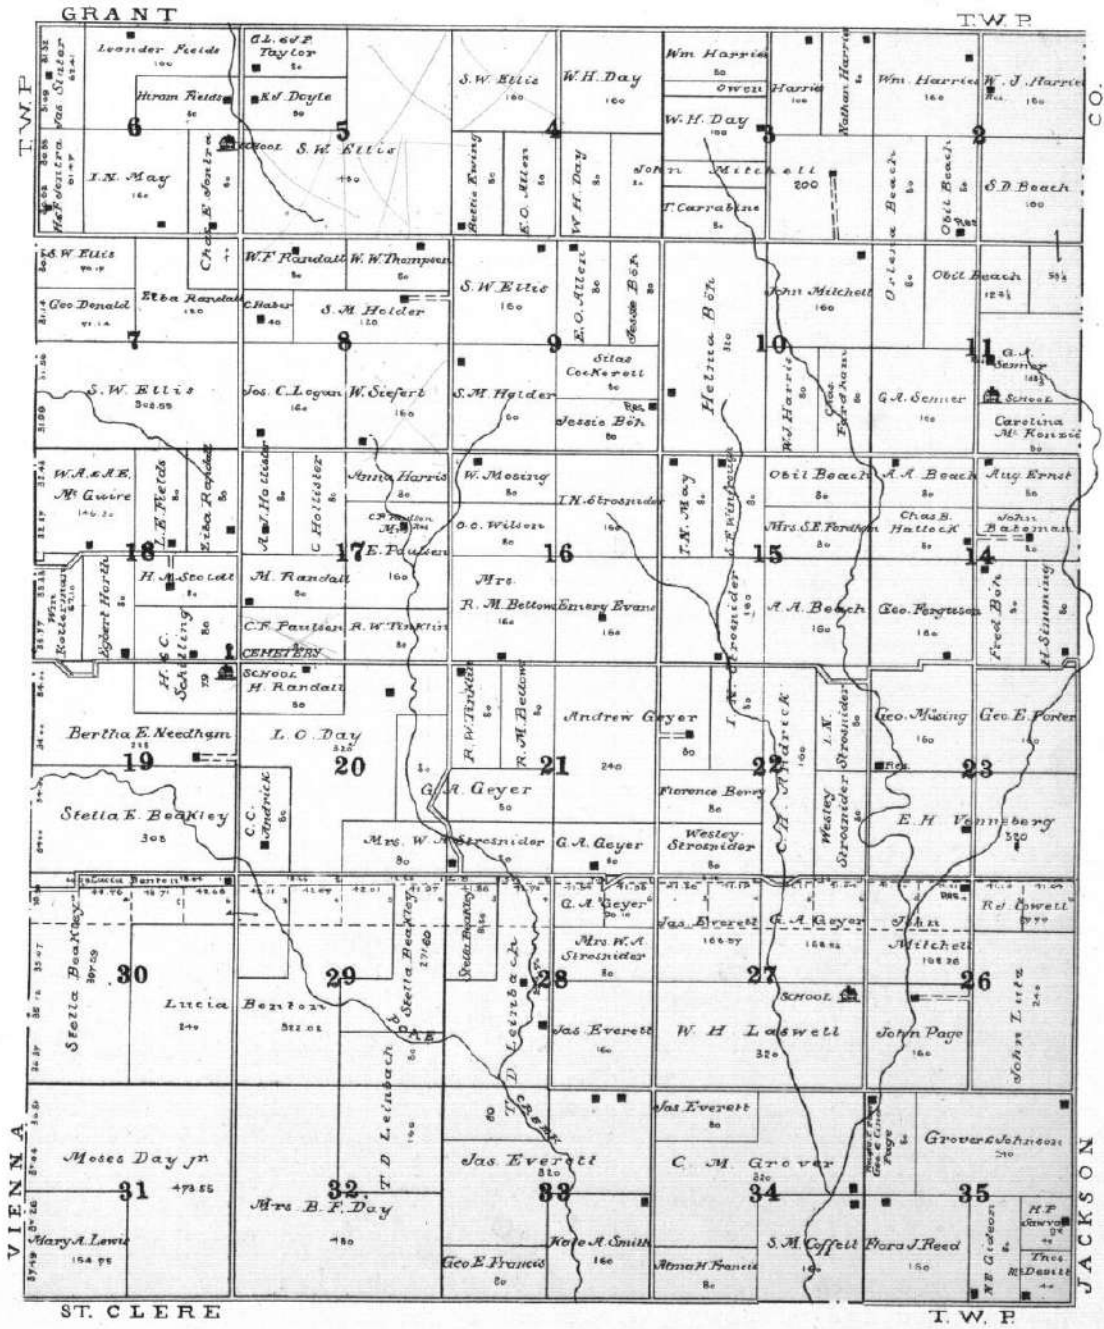

MAP OF
SPRING CREEK
 TOWNSHIP
 Township 6 South Range VIII East of the 6th P.M.

SHANNON

TWP

MARSHALL

MAP OF BLUE VALLEY TOWNSHIP
Parts of Townships 6 and 7 South, Ranges VI and VII East - 106.5th E.M. CO.

22
21
20
19
18
17
16
15
14
13
12
11
10
9
8
7
6
5
4
3
2
1
0
1
2
3
4
5
6
7
8
9
10
11
12
13
14
15
16
17
18
19
20
21
22

MAP OF
SHANNON
 TOWNSHIP
 Township 7 South Range VIII East of the 6th P.M.

MAP OF
ROCK CREEK
 TOWNSHIP
 Township 7 South Range IX East of the 6th P.M.

MAP OF
SHERMAN
 TOWNSHIP
 Township 7 South Range X East of the 6th P.M.

MAP OF
VIENNA
TOWNSHIP
As to the 1st of July, 1887.

Part of Township 7 South Rang XI East of the 6th P.M.

MILL CREEK

T.W.P.

CENTER

T.W.P. ST CLERE

T.W.P.

SHERMAN

LINCOLN

MAP OF
LINCOLN
 TOWNSHIP
 Township 7 South Range XII East of the 6th P.M.

MAP OF
ST. CLARE
TOWNSHIP
North, Under Act No. 10.

Part of Township 8 South Ranges XI and XII East of the 5th P.M.