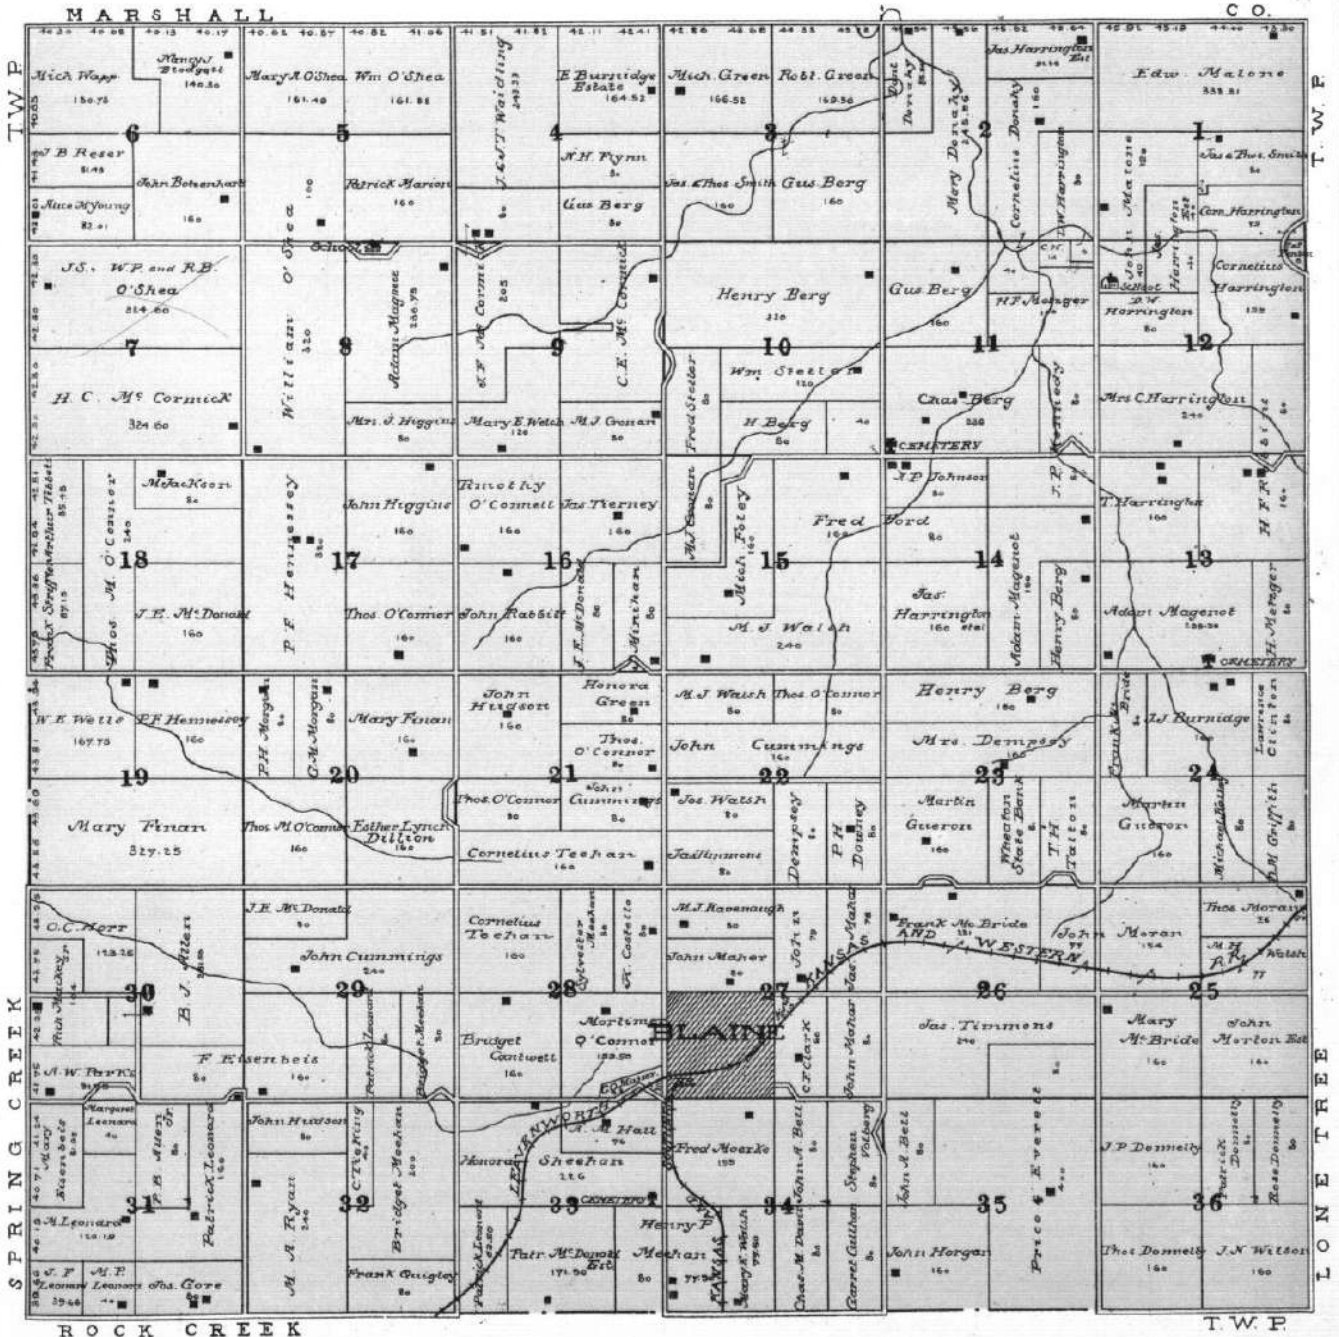

N E M A H A

C O.

VIENNA

T. W. P.

T. W. P.
T. 7 S.
T. W. P.

MAP OF
LONE TREE
TOWNSHIP
 Township 6 South Range X East of the 6th P.M.

MAP OF
CLEAR CREEK
 TOWNSHIP
 Township 6 South Range IX East of the 6th P.M.

MAP OF
SPRING CREEK
 TOWNSHIP
 Township 6 South Range VIII East of the 6th P.M.

SHANNON

TWP

MARSHALL

MAP OF BLUE VALLEY TOWNSHIP
Parts of Townships 6 and 7 South, Ranges VI and VII East - 106.5th E.M. CO.

MAP OF
SHERMAN
 TOWNSHIP
 Township 7 South Range X East of the 6th P.M.

MAP OF
VIENNA
TOWNSHIP
As to the 1st of July, 1887.

Part of Township 7 South Rang XI East of the 6th P.M.

MILL CREEK

T.W.P.

CENTER

T.W.P. ST CLERE

T.W.P.

SHERMAN

LINCOLN

MAP OF
LINCOLN
 TOWNSHIP
 Township 7 South Range XII East of the 6th P.M.

MAP OF
ST. CLARE
TOWNSHIP
North, Under Act No. 10.

Part of Township 8 South Ranges XI and XII East of the 5th P.M.