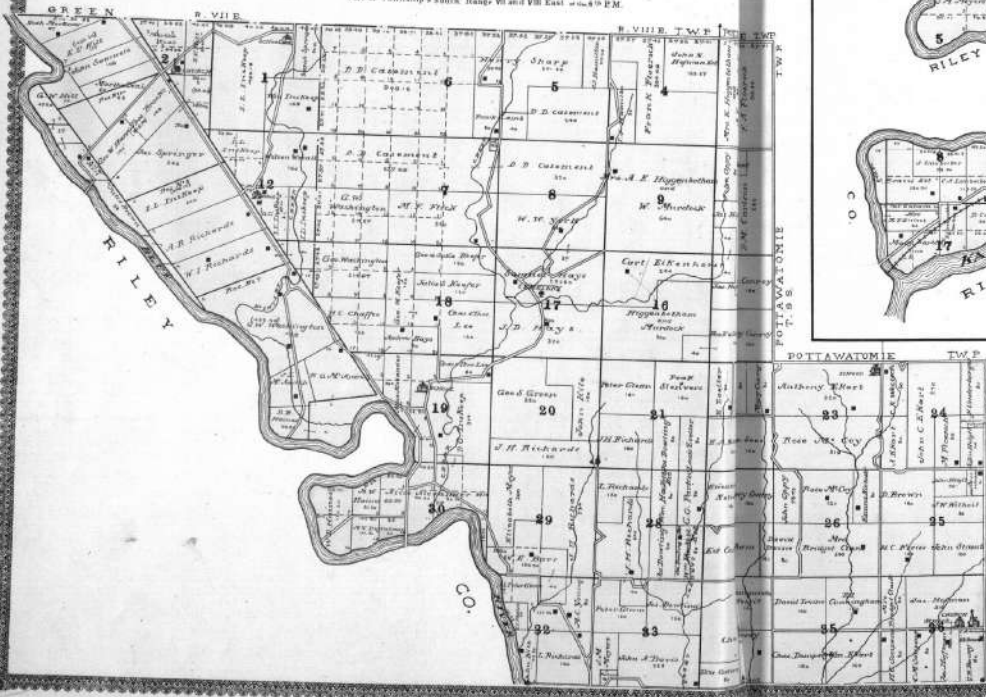

BLUE

TOWNSHIP