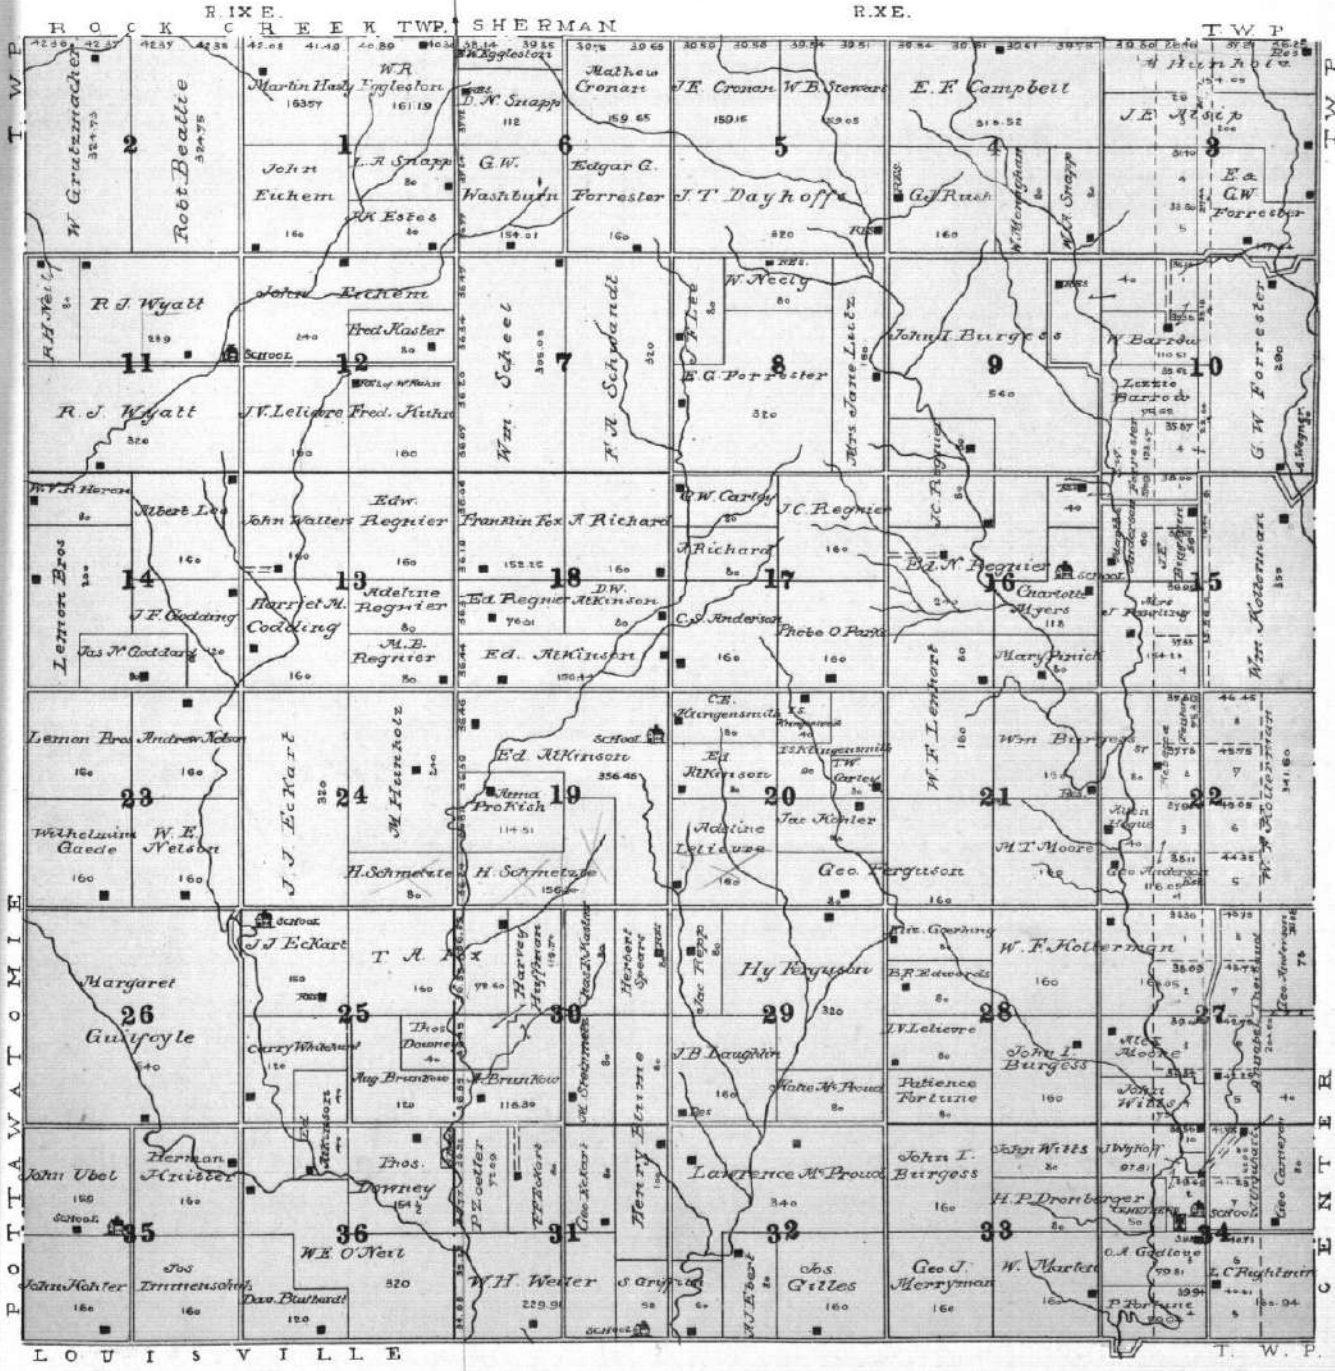

MAP OF
UNION
TOWNSHIP
Scale 1 inch to 1 mile

Part of Township 8 South Ranges IX and X East of the 6th E.M.

LOUISVILLE T.W.P.