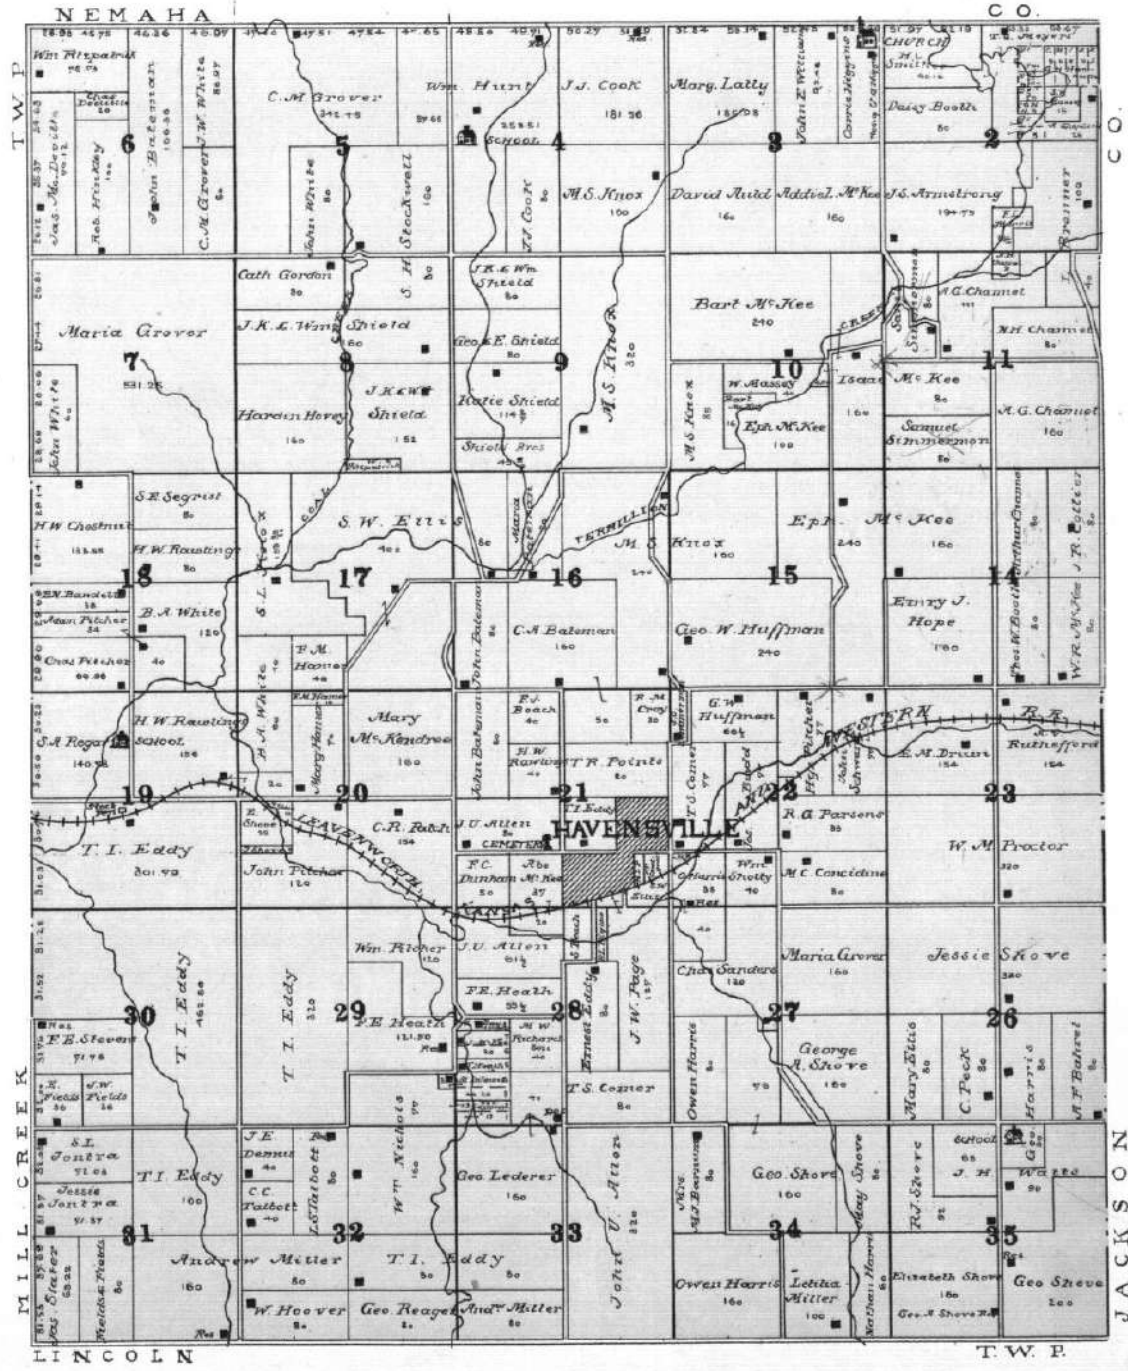

PLAT MAP OF
POTTATOMIE COUNTY
MISSOURI

9
10

MAP OF
GRANT
 TOWNSHIP
 Township 6 South Range XII East of the 6th P. M.

MAP OF

MILL CREEK

TOWNSHIP

Township 6 South, Range XI East and Part of Township 7 South Range XI East at the 62 P.M.

N E M A H A

C O.

VIENNA

T. W. P.

T. W. P.
T. 7 S.
T. W. P.

MAP OF
LONE TREE
TOWNSHIP
 Township 6 South Range X East of the 6th P.M.

MAP OF
CLEAR CREEK
 TOWNSHIP
 Township 6 South Range IX East of the 6th P.M.

MAP OF
SHERMAN
 TOWNSHIP
 Township 7 South Range X East of the 6th P.M.

MAP OF
VIENNA
TOWNSHIP
As to the 1st of July, 1887.

Part of Township 7 South Rang XI East of the 6th P.M.

MILL CREEK

T.W.P.

CENTER

T.W.P. ST CLERE

T.W.P.

SHERMAN

LINCOLN

MAP OF
LINCOLN
 TOWNSHIP
 Township 7 South Range XII East of the 6th P.M.

MAP OF
ST. CLARE
TOWNSHIP
North, Under Act No. 10.

Part of Township 8 South Ranges XI and XII East of the 5th P.M.