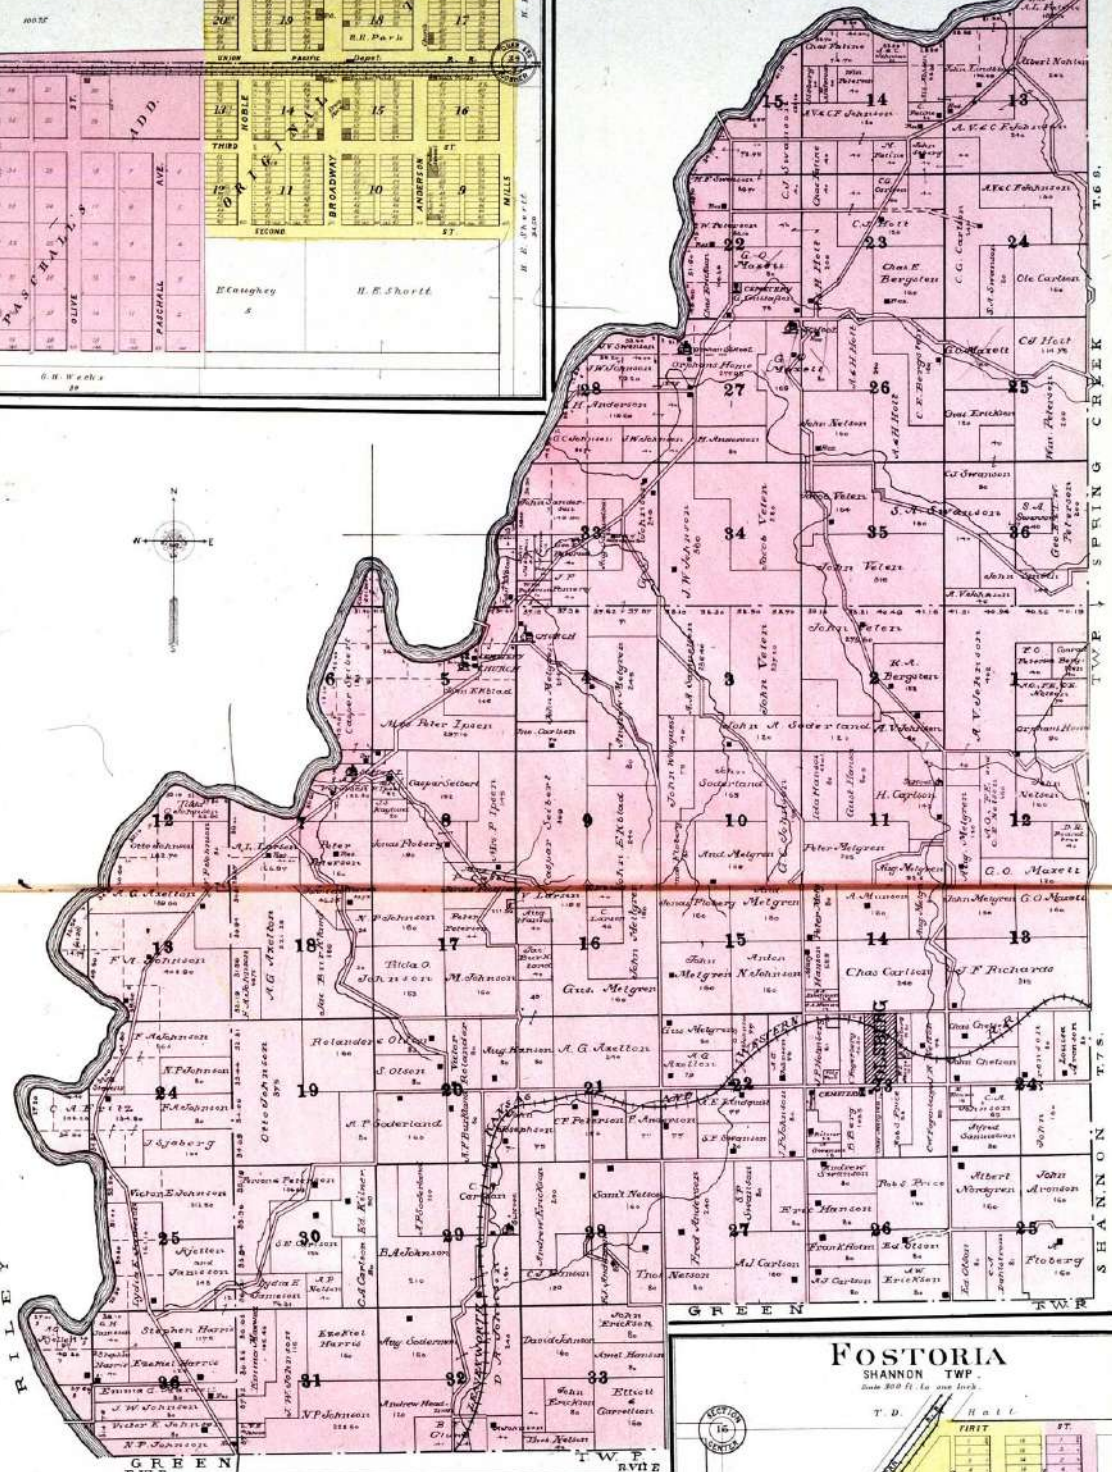

N E M A H A

C O.

VIENNA

T. W. P.

T. W. P.
T. 7 S.
T. W. P.

MAP OF
LONE TREE
TOWNSHIP
 Township 6 South Range X East of the 6th P.M.

MAP OF
CLEAR CREEK
 TOWNSHIP
 Township 6 South Range IX East of the 6th P.M.

MAP OF
SPRING CREEK
 TOWNSHIP
 Township 6 South Range VIII East of the 6th P.M.

SHANNON

TWP

MARSHALL

MAP OF BLUE VALLEY TOWNSHIP
Parts of Townships 6 and 7 South, Ranges VI and VII East - 106.5th E.M. CO.

22
21
20
19
18
17
16
15
14
13
12
11
10
9
8
7
6
5
4
3
2
1
0
1
2
3
4
5
6
7
8
9
10
11
12
13
14
15
16
17
18
19
20
21
22

MAP OF
SHANNON
 TOWNSHIP
 Township 7 South Range VIII East of the 6th P.M.

MAP OF
ROCK CREEK
 TOWNSHIP
 Township 7 South Range IX East of the 6th P.M.

MAP OF
SHERMAN
 TOWNSHIP
 Township 7 South Range X East of the 6th P.M.

MAP OF
VIENNA
TOWNSHIP
As to the 1st of July, 1887.

Part of Township 7 South Rang XI East of the 6th P.M.

MILL CREEK

T.W.P.

CENTER

T.W.P. ST CLERE