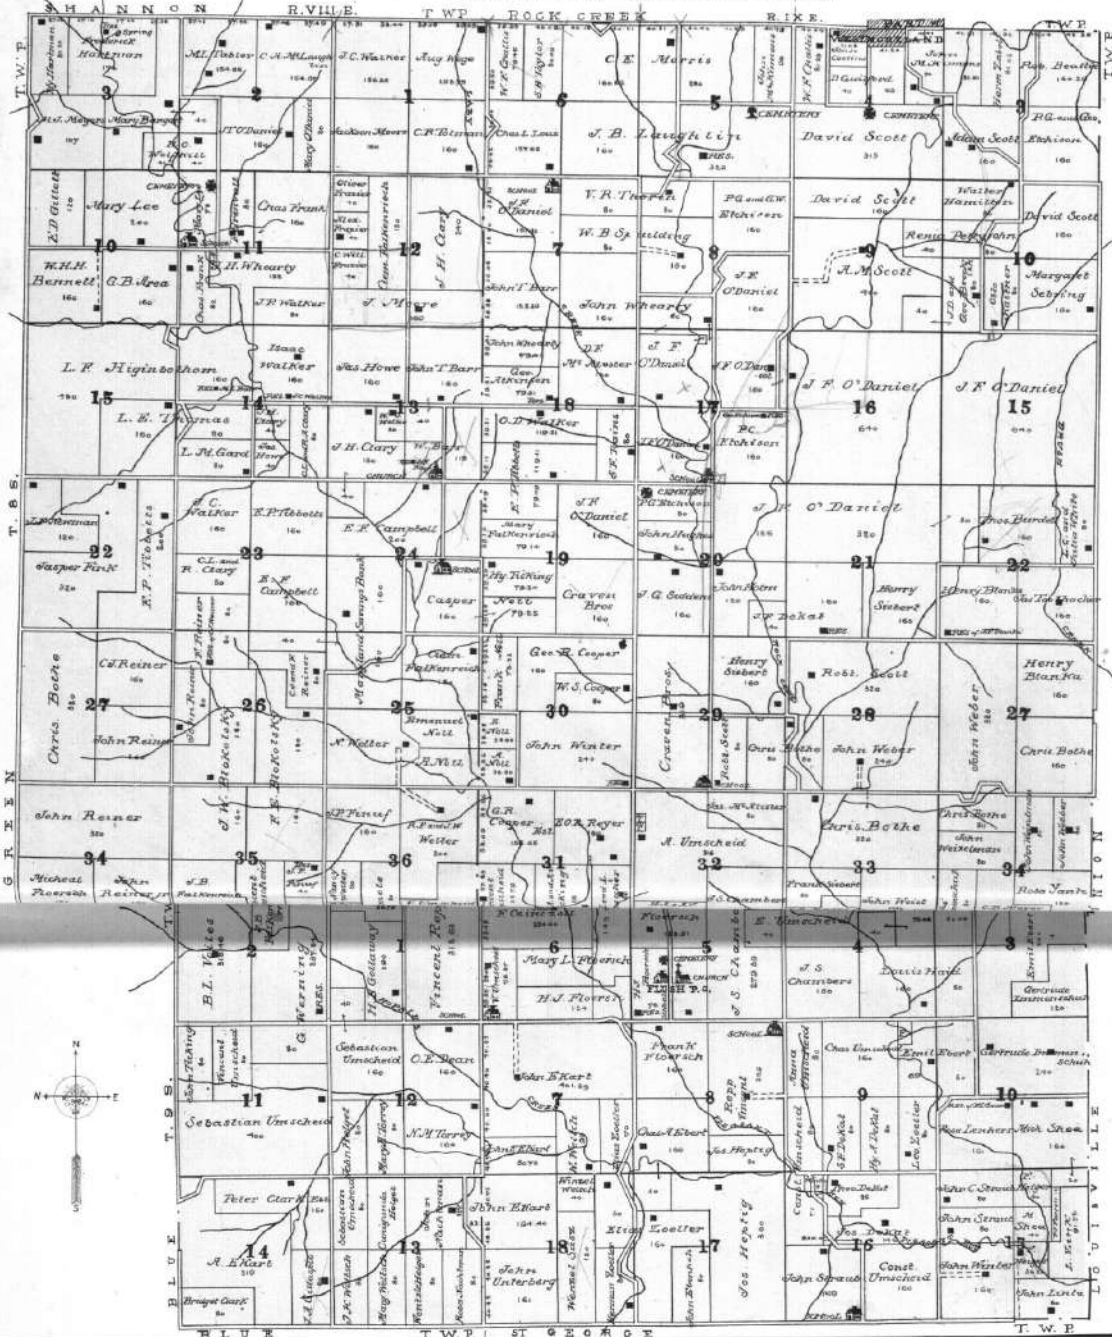

MAP OF POTTAWATOMIE TOWNSHIP

Parts of Townships 8 and 9 South, Ranges VIII and IX East of the 6th P.M.