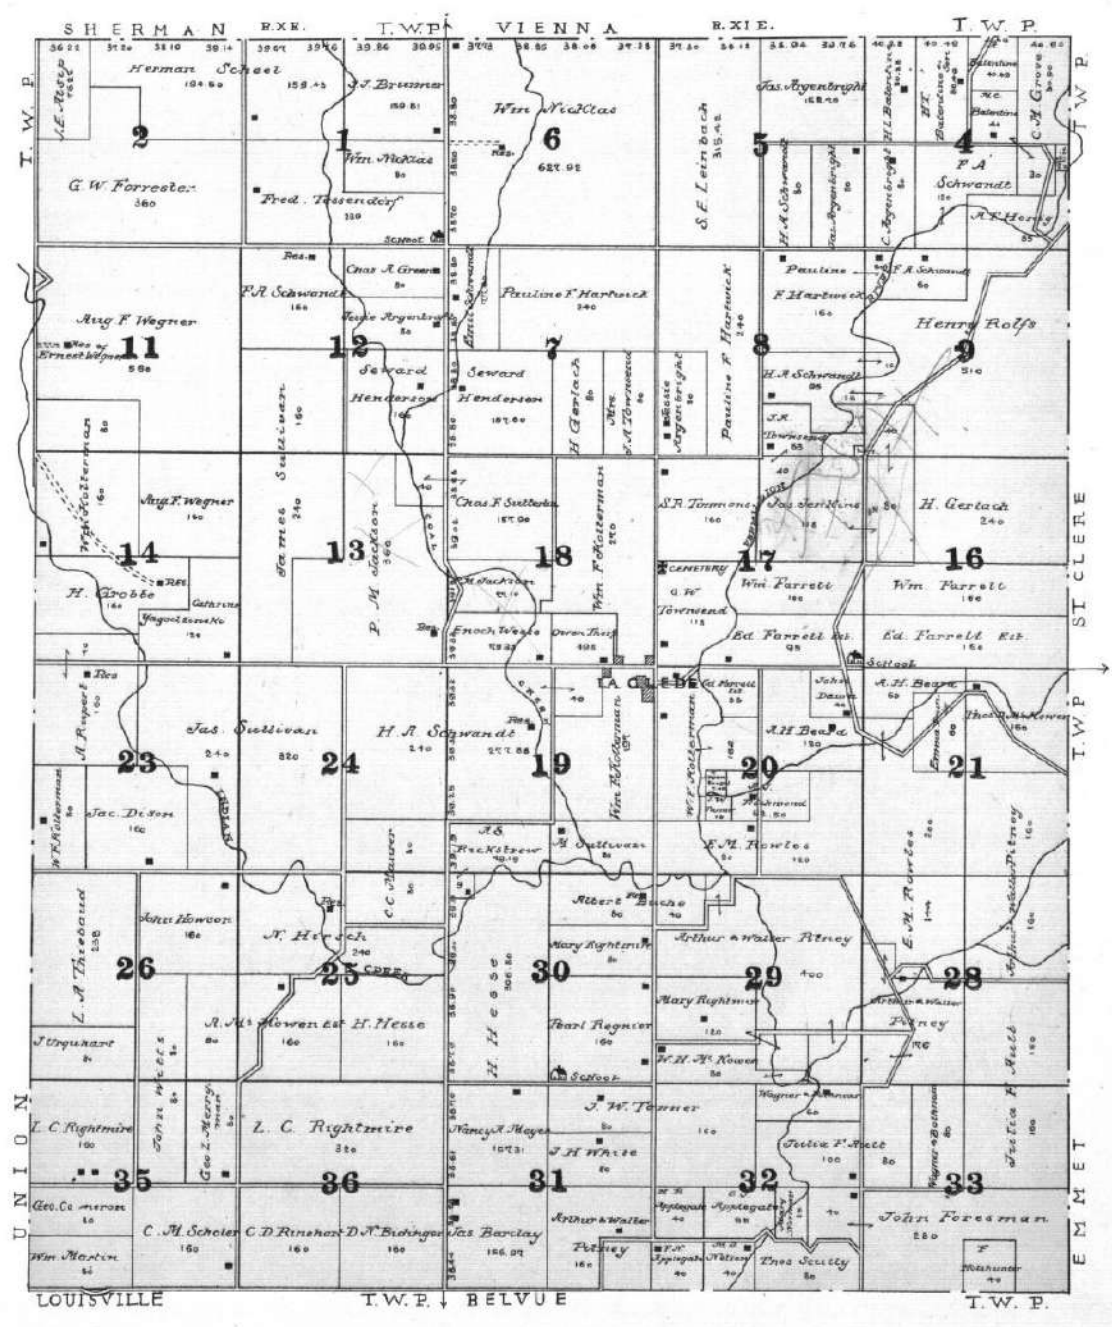

MAP OF
SHERMAN
 TOWNSHIP
 Township 7 South Range X East of the 6th P.M.

MAP OF
VIENNA
TOWNSHIP
As to the 1st of July, 1887.

Part of Township 7 South Rang XI East of the 6th P.M.

MILL CREEK

T.W.P.

CENTER

T.W.P. ST CLERE

T.W.P.

SHERMAN

LINCOLN

MAP OF
LINCOLN
 TOWNSHIP
 Township 7 South Range XII East of the 6th P.M.

MAP OF
ST. CLARE
TOWNSHIP
North, Under Act No. 10.

Part of Township 8 South Ranges XI and XII East of the 5th P.M.

MAP OF EMMET TOWNSHIP

Parts of Townships 8 and 9 South, Ranges XI and XII East 6th P.M.

MAP OF
CENTER
 TOWNSHIP
Under 21 miles of W. 1/2

Part of Township 8 South Ranges X and XI East of the 6th P.M.

 MAP OF
UNION
 TOWNSHIP
Scale 1 inch to 1 mile

BLUE

 TOWNSHIP

Part of Township 10 South Range VIII East of the 6th P.M.

MAP OF

ST. GEORGE

TOWNSHIP

Parts of Townships 9 and 10 South Range IX East of the 6th P.M.

POTTAWATOMIE