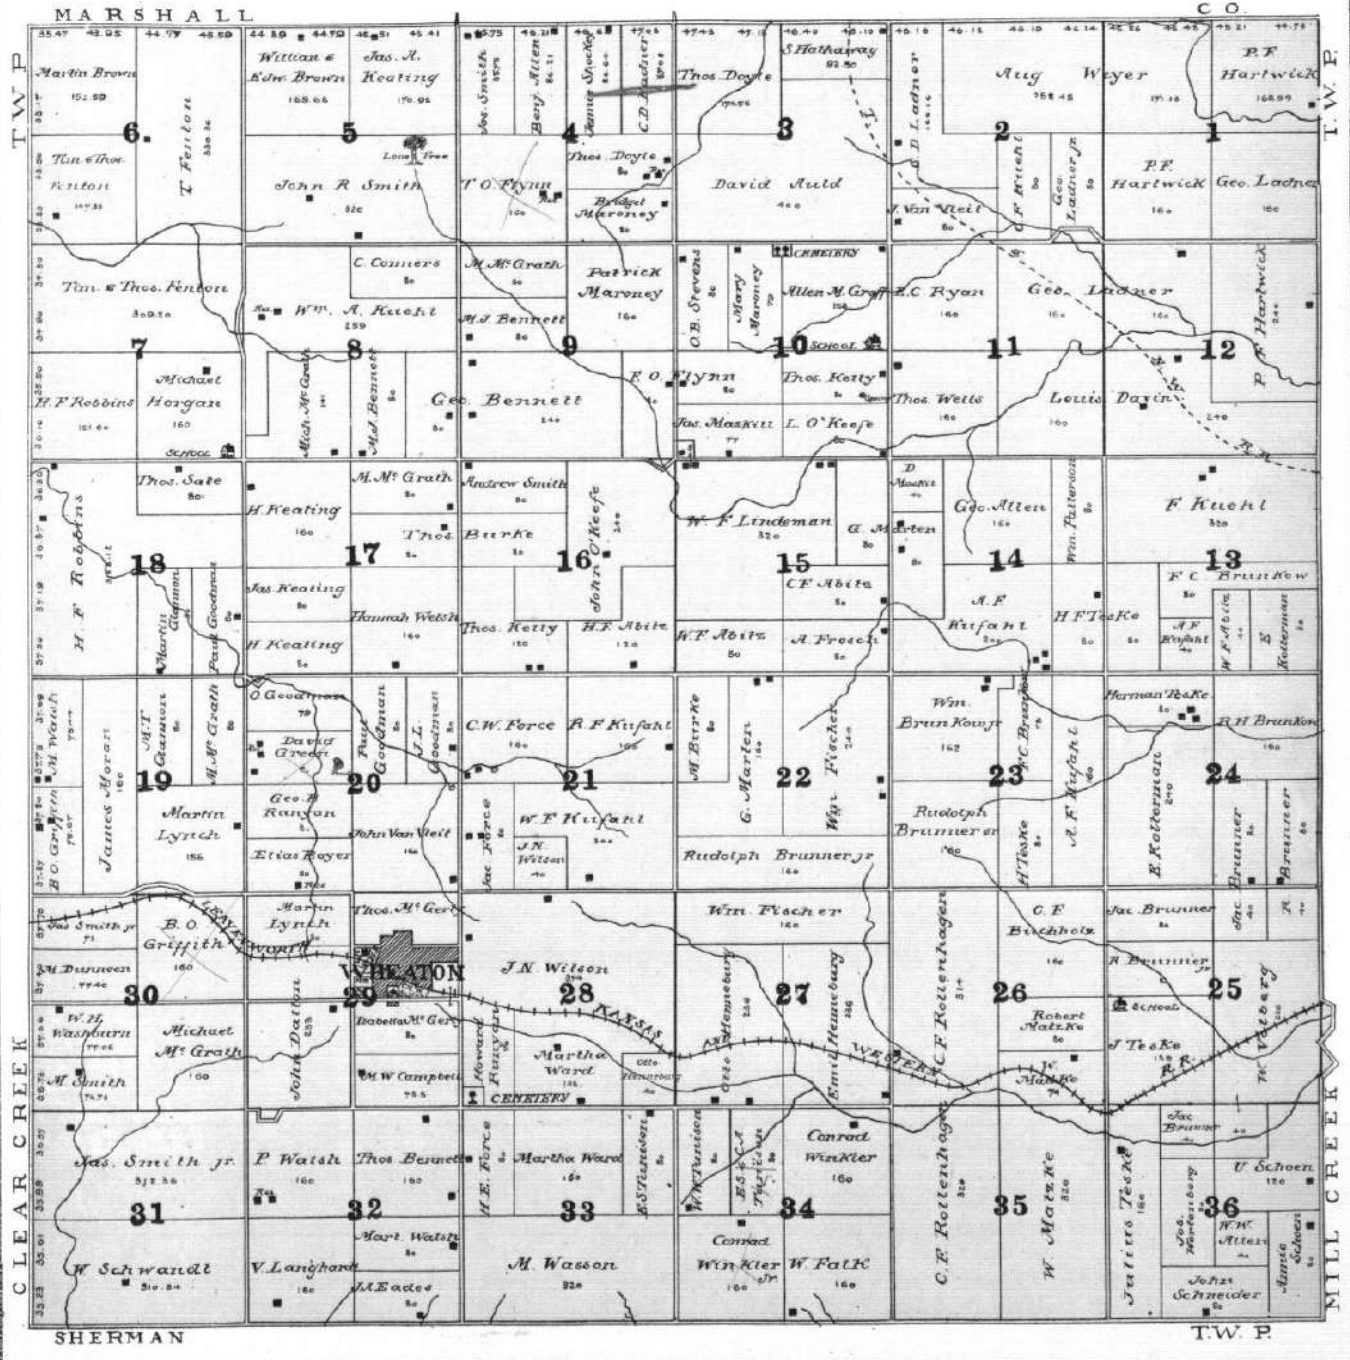

N E M A H A

C O.

VIENNA

T. W. P.

T. W. P.
T. 7 S.
T. W. P.

MAP OF
LONE TREE
TOWNSHIP
 Township 6 South Range X East of the 6th P.M.

MAP OF
CLEAR CREEK
 TOWNSHIP
 Township 6 South Range IX East of the 6th P.M.

MAP OF
SPRING CREEK
 TOWNSHIP
 Township 6 South Range VIII East of the 6th P.M.

SHANNON

TWP

MARSHALL

MAP OF BLUE VALLEY TOWNSHIP
Parts of Townships 6 and 7 South, Ranges VI and VII East - 106.5th E.M. CO.

MAP OF
SHERMAN
 TOWNSHIP
 Township 7 South Range X East of the 6th P.M.

MAP OF
VIENNA
TOWNSHIP
As to the 1st of July, 1887.

Part of Township 7 South Rang XI East of the 6th P.M.

MILL CREEK

T.W.P.

CENTER

T.W.P. ST CLERE

T.W.P.

SHERMAN

LINCOLN

MAP OF
LINCOLN
 TOWNSHIP
 Township 7 South Range XII East of the 6th P.M.

MAP OF
ST. CLARE
TOWNSHIP
North, Under Act No. 10.

Part of Township 8 South Ranges XI and XII East of the 5th P.M.