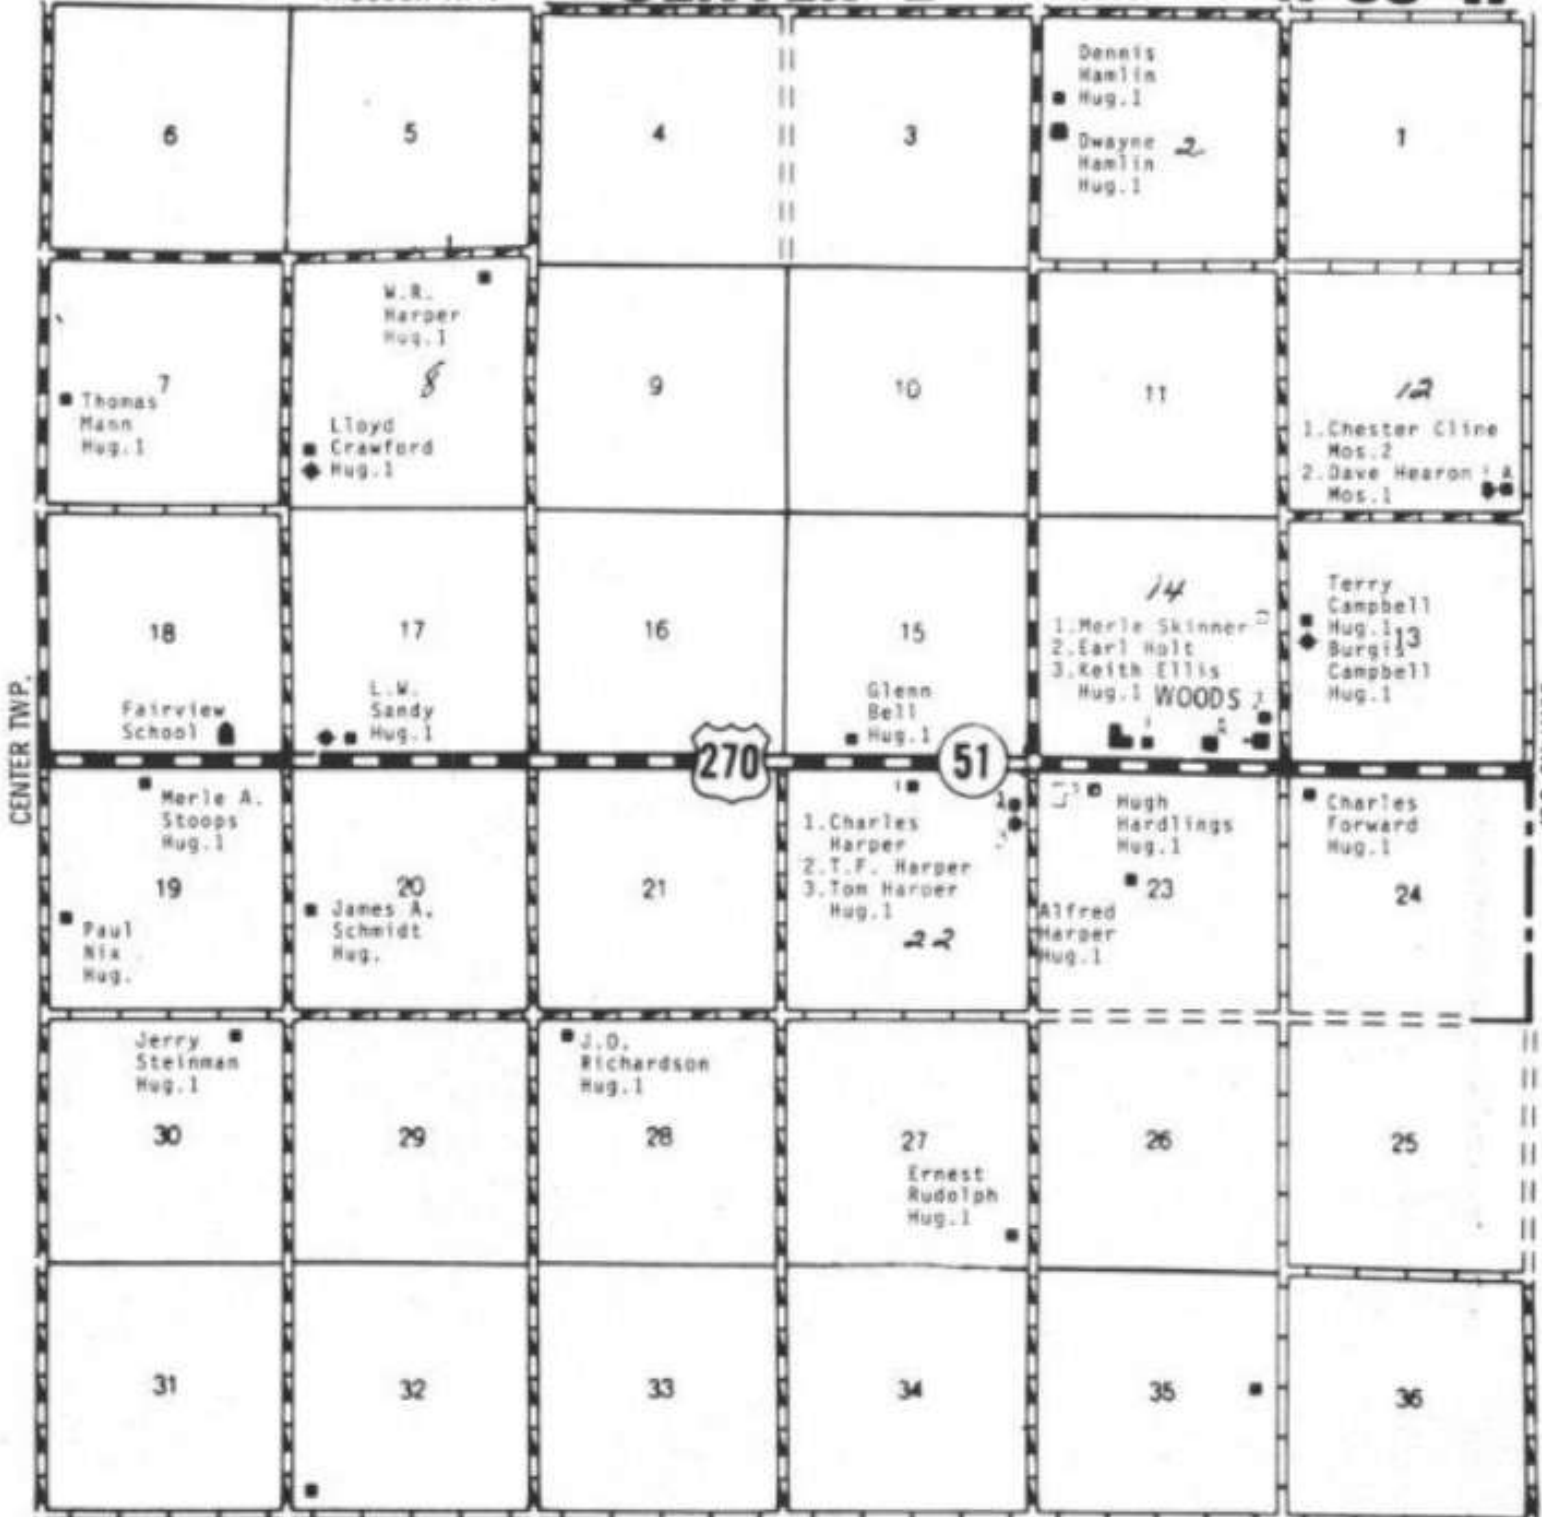

T-33-N

MOSCOW TWP.

CENTER 'E'

MOSCOW TWP.

R-35-W

270

51

CENTER TWP.

SEWARD CO.

BANNER TWP.

STEVENS COUNTY, KANSAS

T-33-N

MOSCOW TWP.

CENTER

MOSCOW TWP.

R-36-W

WEST CENTER TWP.

VOORHEES

WEST CENTER TWP.

R-38-W

VOORHEES TWP.

VOORHEES TWP.

T-34-35-N

WEST CENTER TWP.