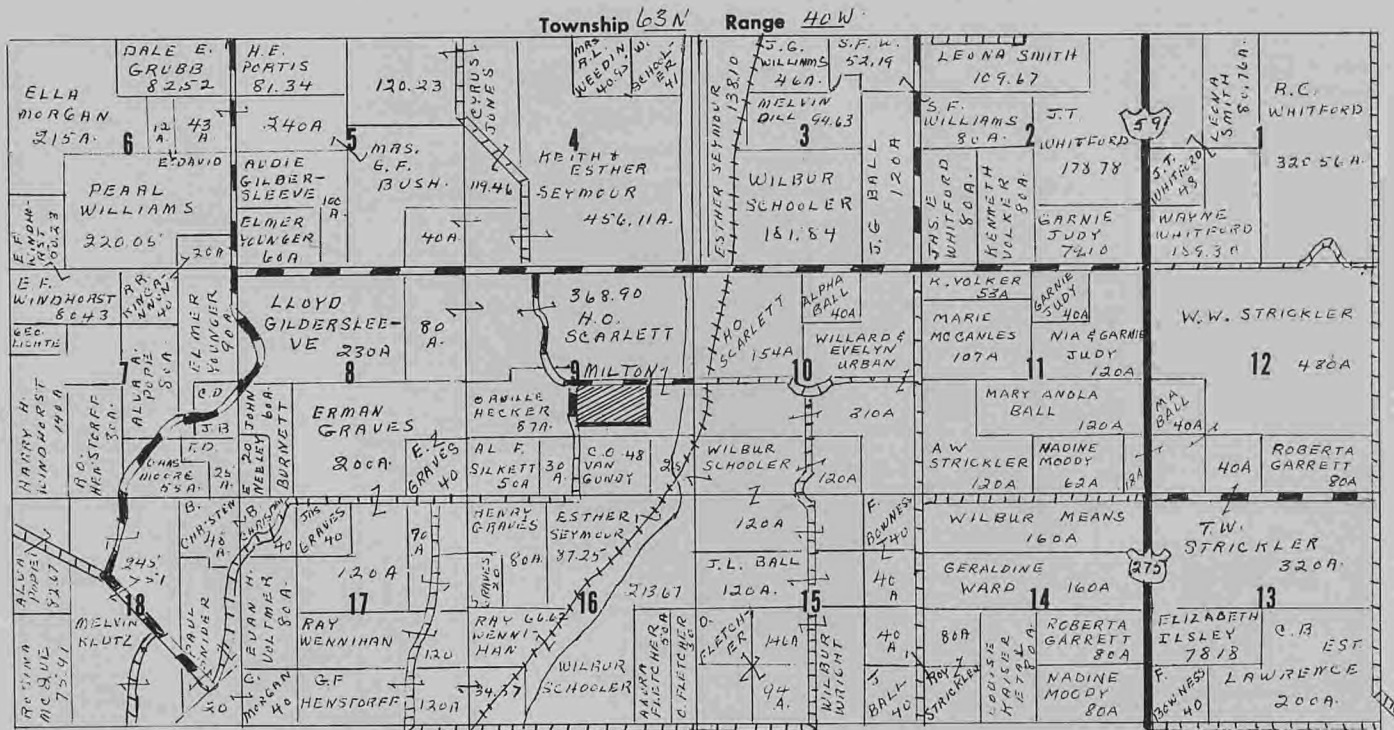

# PEARCE PRODUCE AND HATCHERY

Fertilizers -- Seeds -- Agricultural Chemicals

Custom Seed Cleaning

Fairfax, Missouri

Township 43N Range 41W

Township 64N Range 38W

Township 64N Range 39W

Township 64N Range 40W