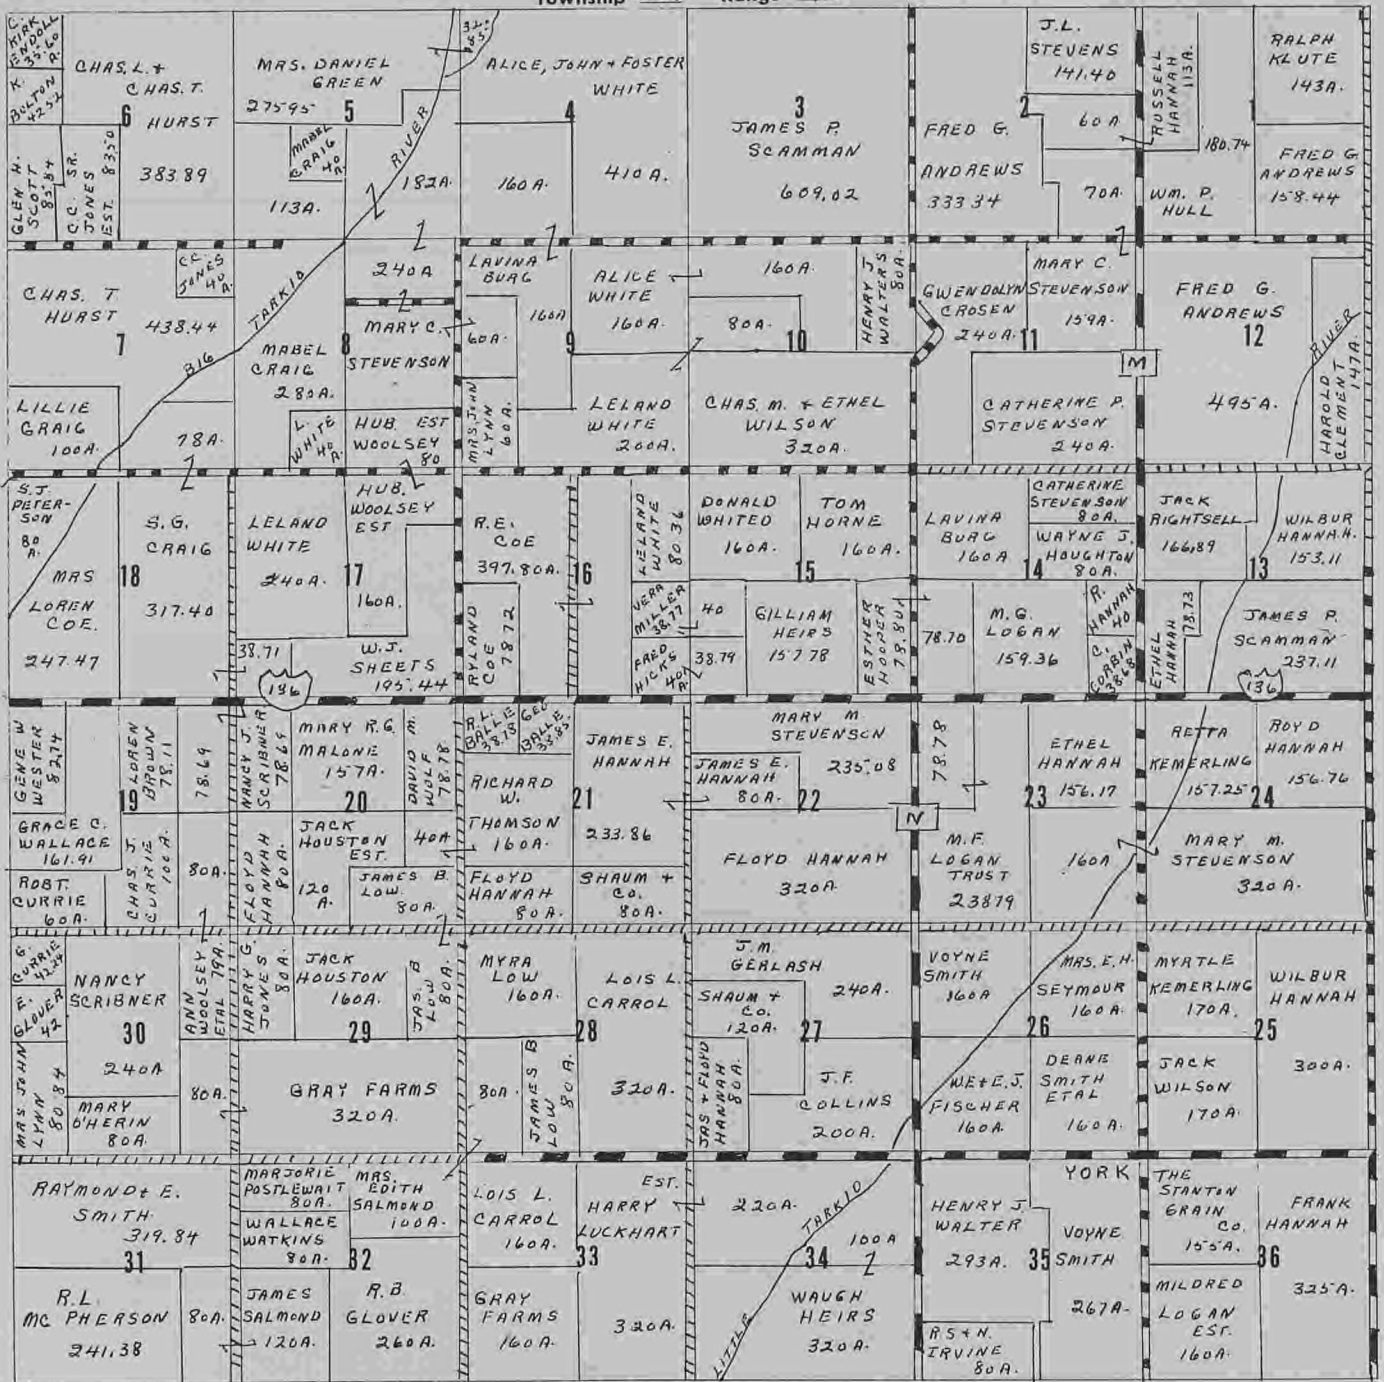

# KLINE TRUCK & TRACTOR CO.

Rock Port, Missouri

Farmall Tractors -- International Trucks  
McCormick Farm Equipment

SYMBOL  
OF  
SERVICE

Township 65N Range 39W