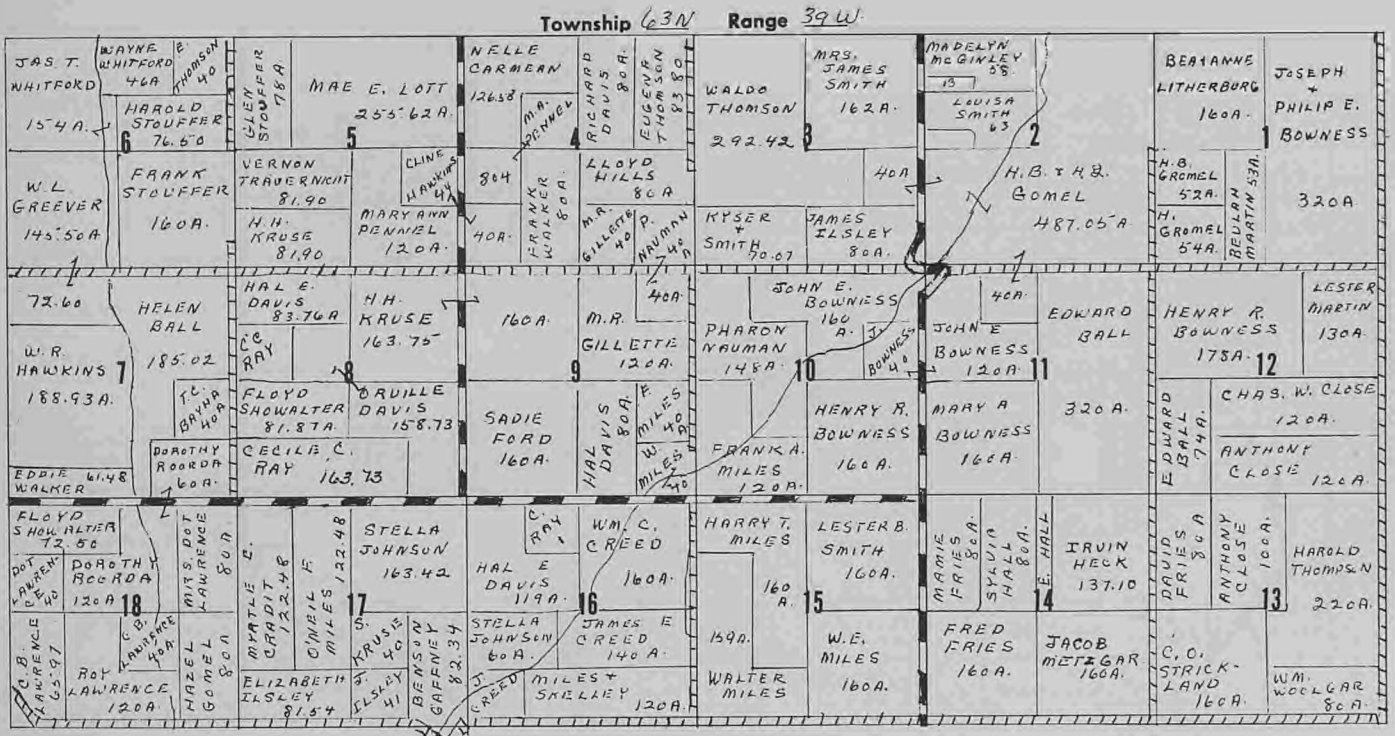

# PEARCE PRODUCE AND HATCHERY

Fertilizers -- Seeds -- Agricultural Chemicals

Custom Seed Cleaning

Fairfax, Missouri

Township 43N Range 41W

Township 64N Range 38W

Township 64N Range 39W

Township 64N Range 40W