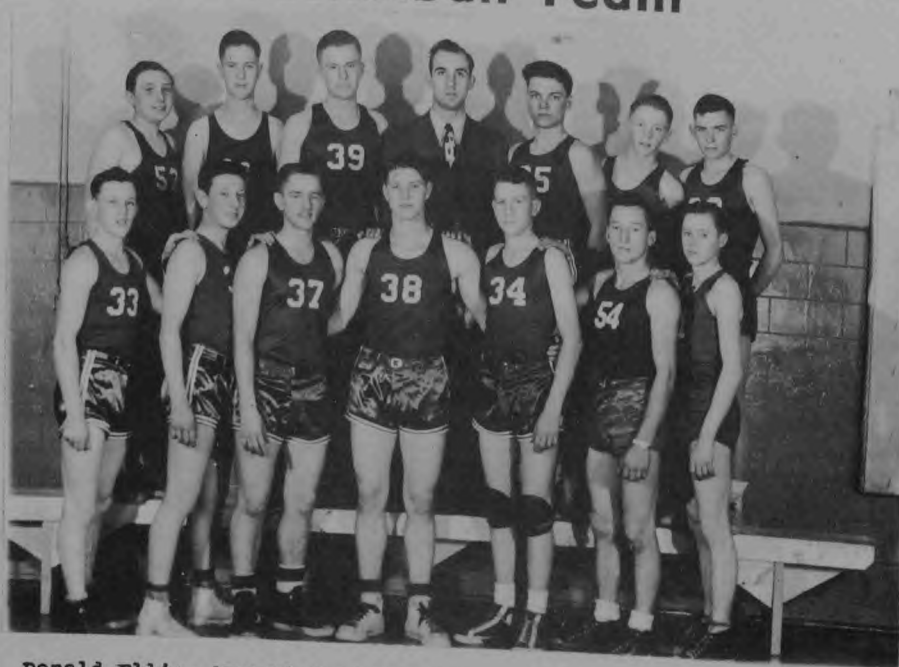

Basketball Team

Top Row: Donald Ellis, Max Wiedmaier, Junior Ochse, Coach, Donnie Neil, Bill
Hartman, Jimmy Walters, Bobby Ebersold.
Bottom Row: Bert Whitsell, Warren Collins, Clifton DeShon, Art Schoenfeldt,
Ralph Anderson, Eddie Freeman, Jerry White.