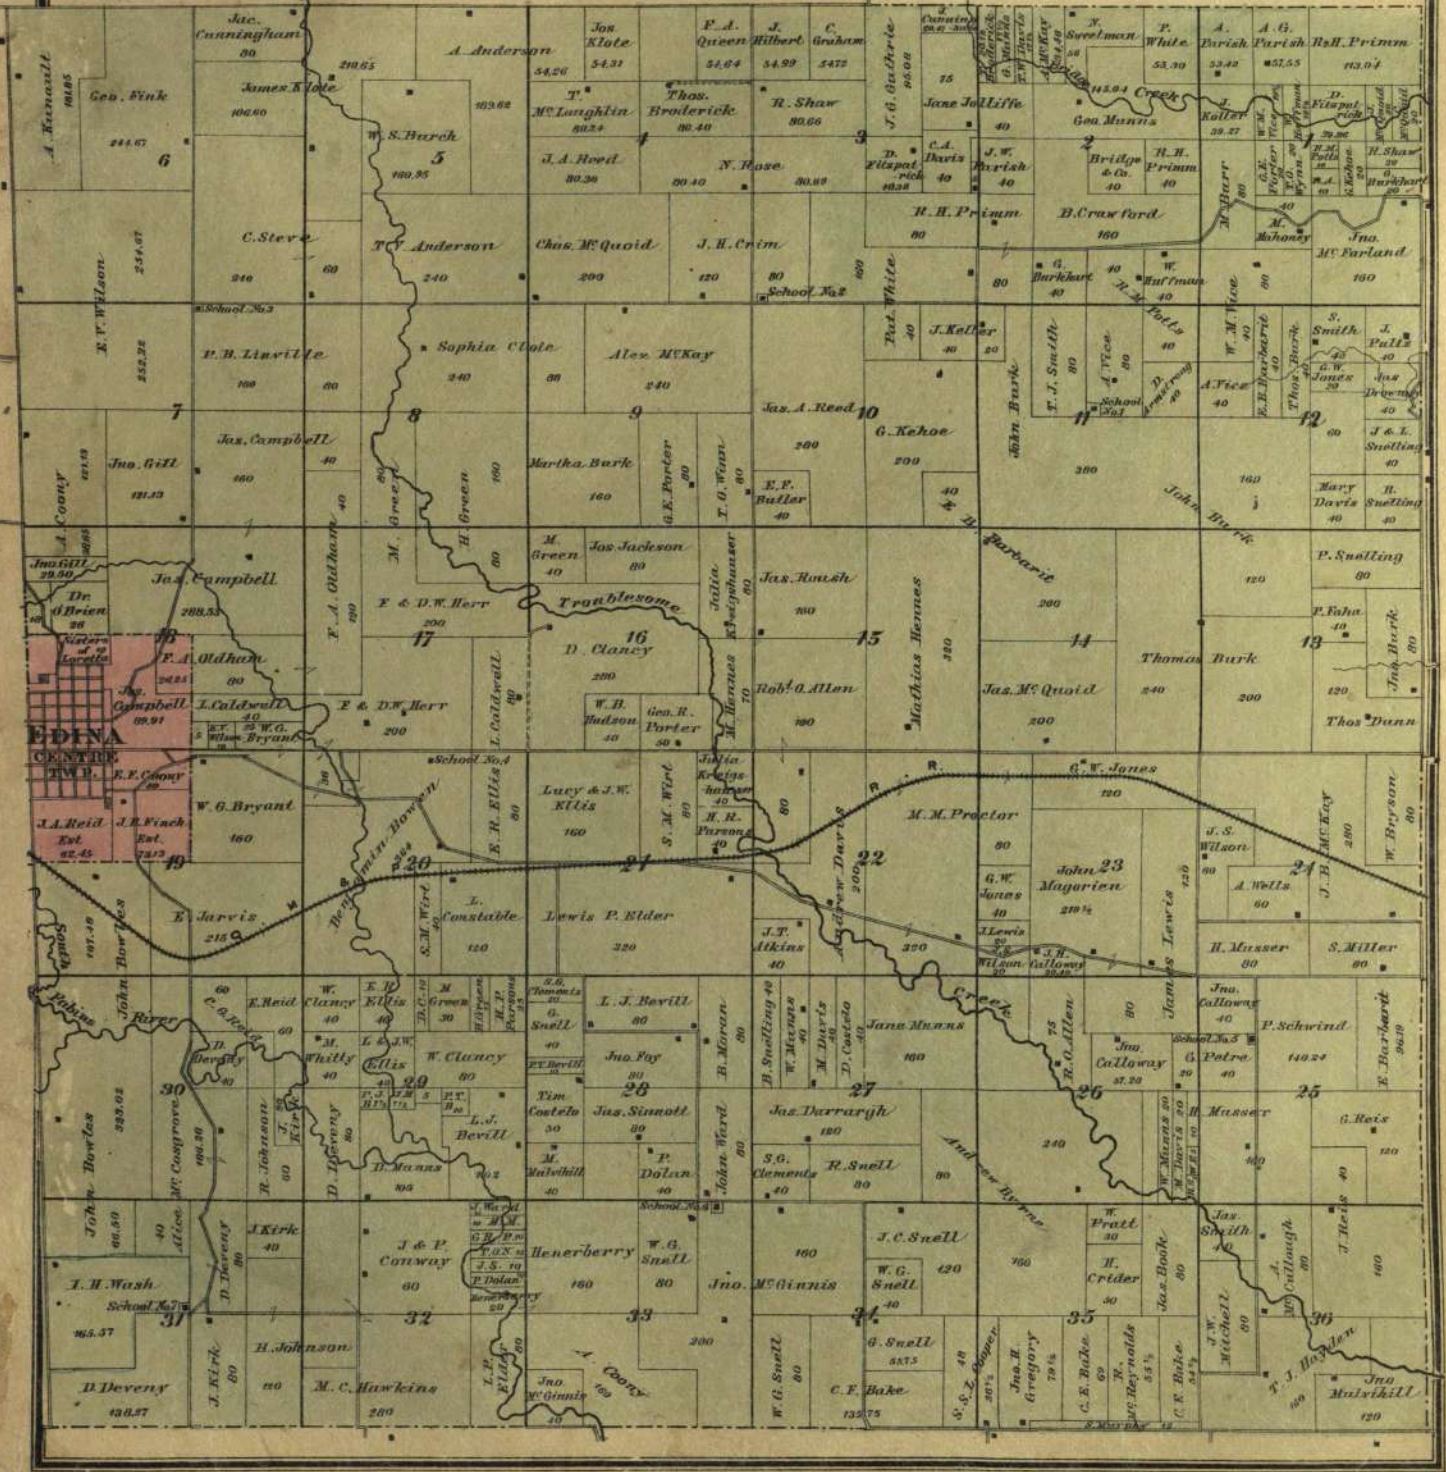

KNOX CO. MO.

KNOX CO. ATLAS
FABIUS
 Township 60 North, Range 10 West
 of 5th Principal Meridian

Scale 2 Inches to a Mile.

KNOX CO. ATLAS
BOURBON
 Township 60 North, Range 11 West
 of 5th Principal Meridian

Scale 2 Inches to a Mile.

KNOX CO. ATLAS
SALT FLIVER
 Township 60 North, Ranges 12 & 13 West
 of 5th Principal Meridian

Scale 2 Inches to a Mile

KNOX CO. ATLAS JEDDO

Township 61 North, Range 10 West
of 5th Principal Meridian

Scale 2 Inches to a Mile.

KNOX CO. ATLAS LIBERTY

Township 62 North, Range 11 West
of 5th Principal Meridian

Scale 2 Inches to a Mile.

KNOX CO. ATLAS
CENTRE
 Township 62 North, Ranges 11 & 12 West
 of 5th Principal Meridian

KNOW CO. ATLAS
LYON
 Township 62 North, Range 12 & 13 West
 of 5th Principal Meridian

KNOX CO. ATLAS COLONY

Township 63 North, Range 10 West
of 5th Principal Meridian

Scale 2 Inches to a Mile.

KNOX CO. ATLAS
BENTON
Township 63 North, Range 11 West
of 5th Principal Meridian