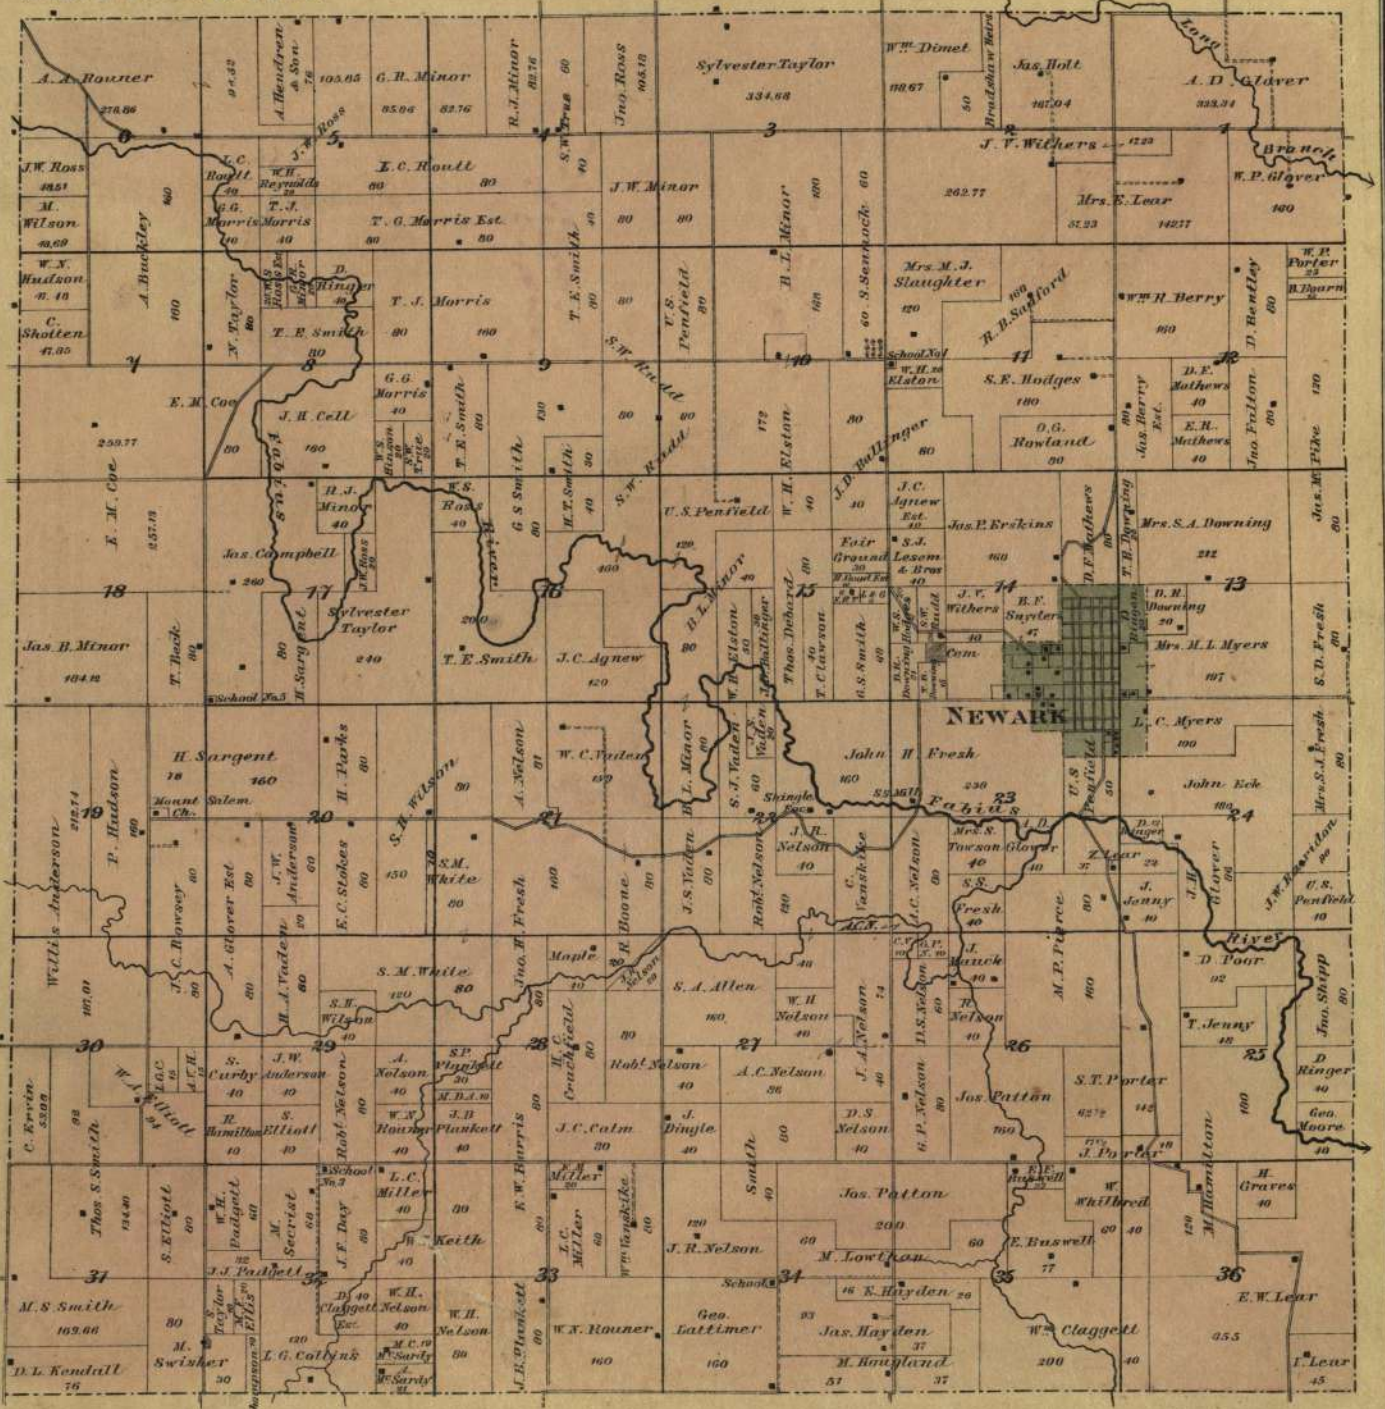

KNOX CO. MO.

KNOX CO. ATLAS
FABIUS
 Township 60 North, Range 10 West
 of 5th Principal Meridian

Scale 2 Inches to a Mile.

KNOX CO. ATLAS
BOURBON
 Township 60 North, Range 11 West
 of 5th Principal Meridian

Scale 2 Inches to a Mile.

KNOX CO. ATLAS
SALT FLIVER
 Township 60 North, Ranges 12 & 13 West
 of 5th Principal Meridian

Scale 2 Inches to a Mile

KNOX CO. ATLAS JEDDO

Township 61 North, Range 10 West
of 5th Principal Meridian

Scale 2 Inches to a Mile.

KNOX CO. ATLAS LIBERTY

Township 62 North, Range 11 West
of 5th Principal Meridian

Scale 2 Inches to a Mile.

KNOX CO. ATLAS
CENTRE
 Township 62 North, Ranges 11 & 12 West
 of 5th Principal Meridian

KNOW CO. ATLAS
LYON
 Township 62 North, Range 12 & 13 West
 of 5th Principal Meridian

KNOX CO. ATLAS COLONY

Township 63 North, Range 10 West
of 5th Principal Meridian

Scale 2 Inches to a Mile.

KNOX CO. ATLAS
BENTON
Township 63 North, Range 11 West
of 5th Principal Meridian