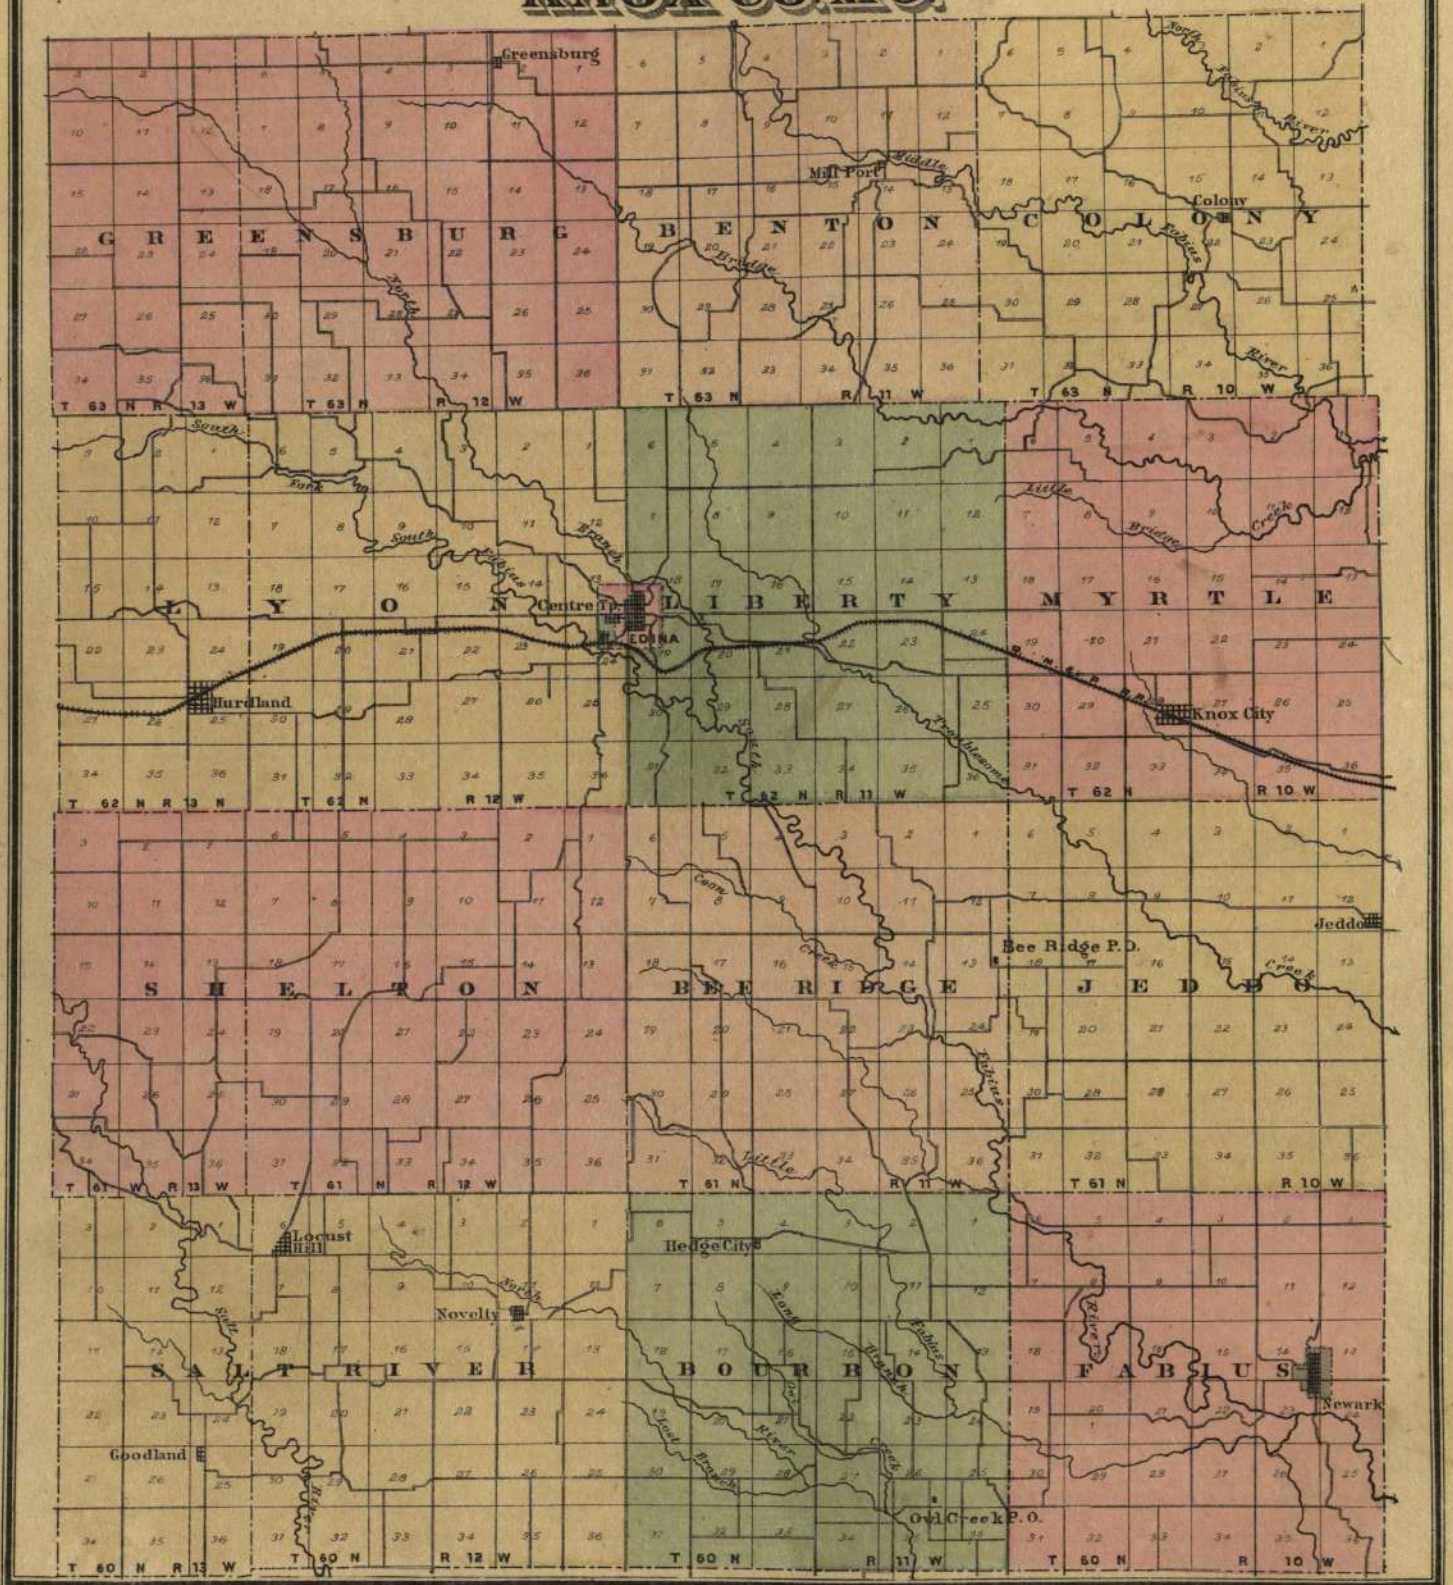

KNOX CO. MO.

KNOX CO. ATLAS
FABIUS
 Township 60 North, Range 10 West
 of 5th Principal Meridian

Scale 2 Inches to a Mile.

KNOX CO. ATLAS
BOURBON
 Township 60 North, Range 11 West
 of 5th Principal Meridian

Scale 2 Inches to a Mile.

KNOX CO. ATLAS
SALT FLIVER
 Township 60 North, Ranges 12 & 13 West
 of 5th Principal Meridian

Scale 2 Inches to a Mile

KNOX CO. ATLAS JEDDO

Township 61 North, Range 10 West
of 5th Principal Meridian

Scale 2 Inches to a Mile.

KNOX CO. ATLAS LIBERTY

Township 62 North, Range 11 West
of 5th Principal Meridian

Scale 2 Inches to a Mile.

KNOX CO. ATLAS
CENTRE
 Township 62 North, Ranges 11 & 12 West
 of 5th Principal Meridian

KNOW CO. ATLAS
LYON
 Township 62 North, Range 12 & 13 West
 of 5th Principal Meridian

KNOX CO. ATLAS COLONY

Township 63 North, Range 10 West
of 5th Principal Meridian

Scale 2 Inches to a Mile.

KNOX CO. ATLAS
BENTON
Township 63 North, Range 11 West
of 5th Principal Meridian