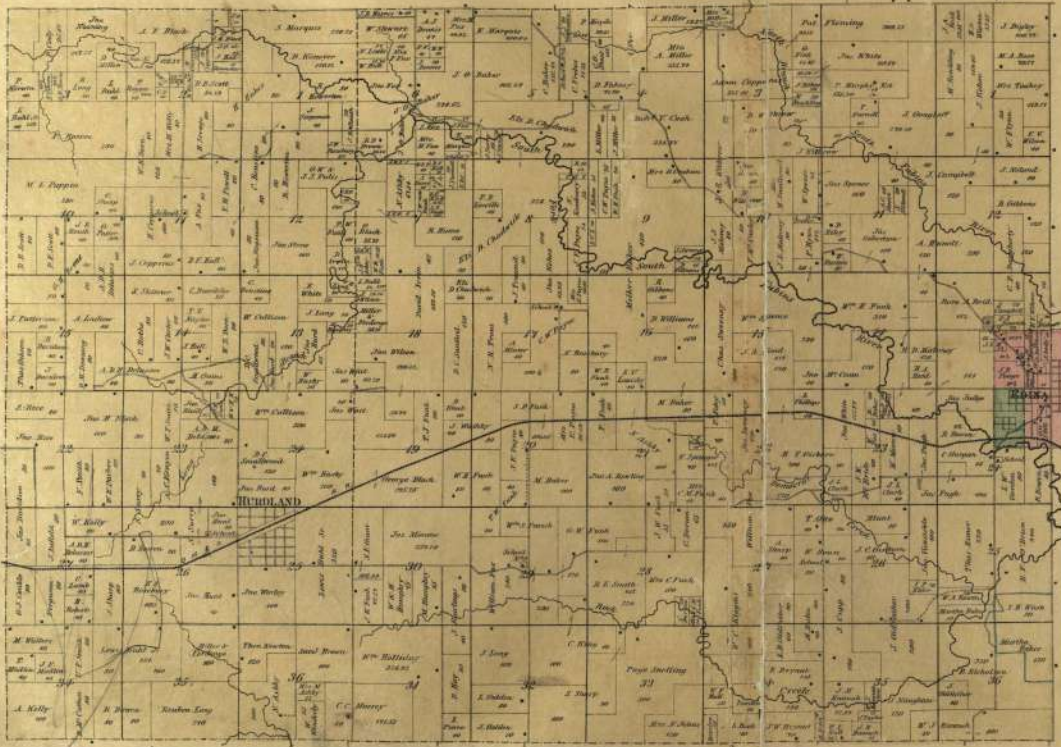

Scale 2 Inches to a Mile.

KNOX CO. ATLAS LIBERTY

Township 62 North, Range 11 West
of 5th Principal Meridian

Scale 2 Inches to a Mile.

KNOX CO. ATLAS
CENTRE
 Township 62 North, Ranges 11 & 12 West
 of 5th Principal Meridian

KNOW CO. ATLAS
LYON
 Township 62 North, Range 12 & 13 West
 of 5th Principal Meridian

KNOX CO. ATLAS COLONY

Township 63 North, Range 10 West
of 5th Principal Meridian

Scale 2 Inches to a Mile.

KNOX CO. ATLAS
BENTON
Township 63 North, Range 11 West
of 5th Principal Meridian

Scale 2 Inches to a Mile

KNOX CO. ATLAS GREENSBURG

Township 63 North, Ranges 12 & 13 West
of 5th Principal Meridian

Scale 2 Inches to a Mile.