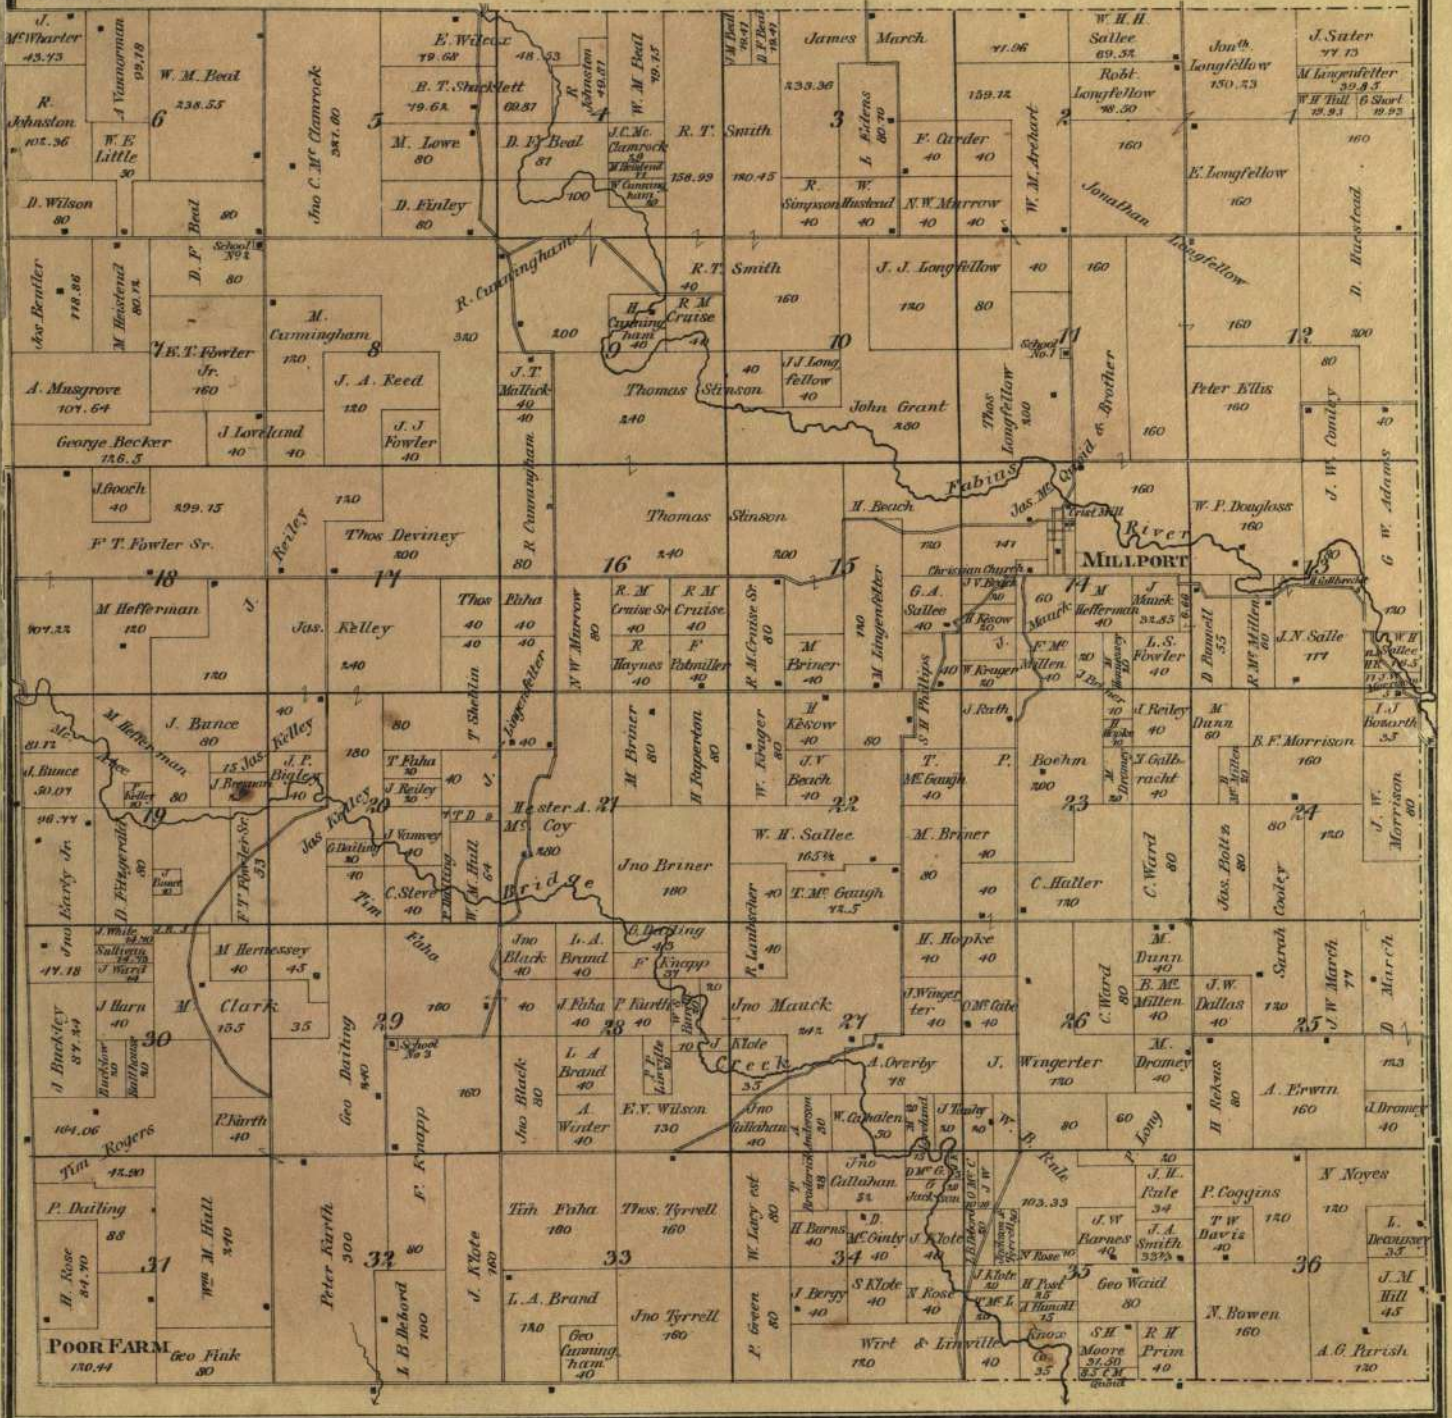

KNOX CO. MO.

KNOX CO. ATLAS
FABIUS
 Township 60 North, Range 10 West
 of 5th Principal Meridian

Scale 2 Inches to a Mile.

KNOX CO. ATLAS
BOURBON
 Township 60 North, Range 11 West
 of 5th Principal Meridian

Scale 2 Inches to a Mile.

KNOX CO. ATLAS LIBERTY

Township 62 North, Range 11 West
of 5th Principal Meridian

Scale 2 Inches to a Mile.

KNOX CO. ATLAS
CENTRE
 Township 62 North, Ranges 11 & 12 West
 of 5th Principal Meridian

KNOW CO. ATLAS
LYON
 Township 62 North, Range 12 & 13 West
 of 5th Principal Meridian

KNOX CO. ATLAS COLONY

Township 63 North, Range 10 West
of 5th Principal Meridian

Scale 2 Inches to a Mile.

KNOX CO. ATLAS
BENTON
Township 63 North, Range 11 West
of 5th Principal Meridian

Scale 2 Inches to a Mile

KNOX CO. ATLAS GREENSBURG

Township 63 North, Ranges 12 & 13 West
of 5th Principal Meridian

Scale 2 Inches to a Mile.