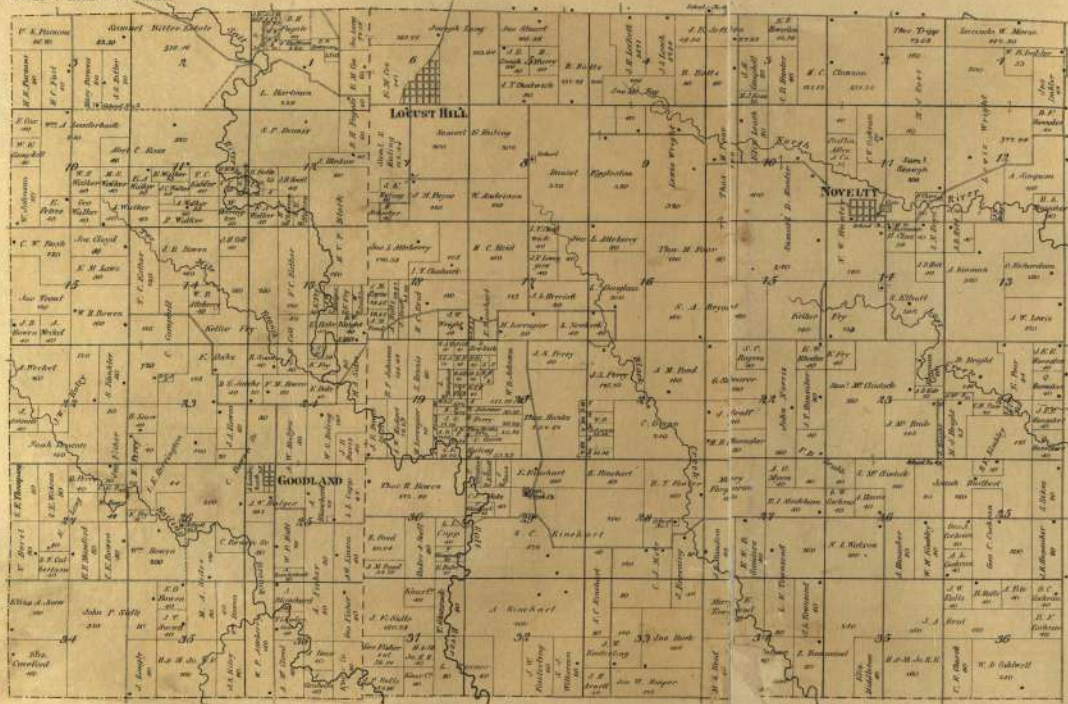

KNOX CO. ATLAS
SALT FLIVER
Township 60 North, Ranges 12 & 13 West
of 5th Principal Meridian

Scale 2 Inches to a Mile