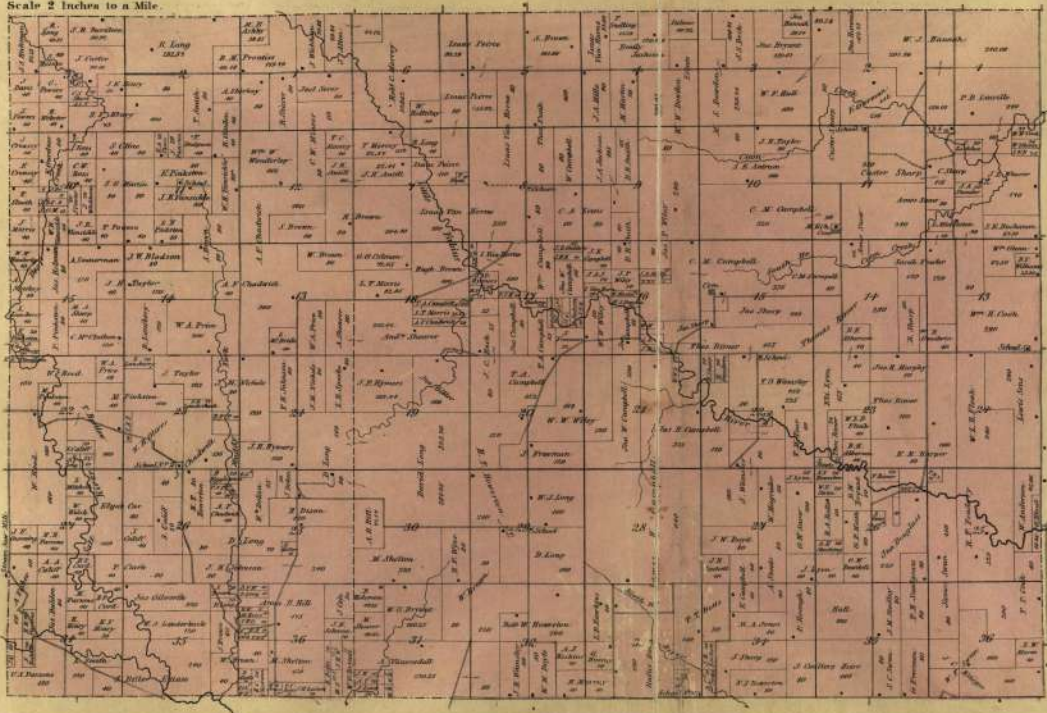

Scale 2 Inches to a Mile.

KNOX CO. ATLAS
BEE RIDGE
 Township 61 North, Range 11 West
 of 5th Principal Meridian

Scale 2 Inches to a Mile.

KNOX CO. ATLAS
SHELTON
 Township 61 North, Ranges 12 & 13 West
 of 5th Principal Meridian

Scale 2 Inches to a Mile.

KNOX CO. ATLAS LIBERTY

Township 62 North, Range 11 West
of 5th Principal Meridian

Scale 2 Inches to a Mile.

KNOX CO. ATLAS
CENTRE
 Township 62 North, Ranges 11 & 12 West
 of 5th Principal Meridian

KNOW CO. ATLAS
LYON
 Township 62 North, Range 12 & 13 West
 of 5th Principal Meridian

KNOX CO. ATLAS COLONY

Township 63 North, Range 10 West
of 5th Principal Meridian

Scale 2 Inches to a Mile.

KNOX CO. ATLAS
BENTON
Township 63 North, Range 11 West
of 5th Principal Meridian

Scale 2 Inches to a Mile

KNOX CO. ATLAS GREENSBURG

Township 63 North, Ranges 12 & 13 West
of 5th Principal Meridian

Scale 2 Inches to a Mile.