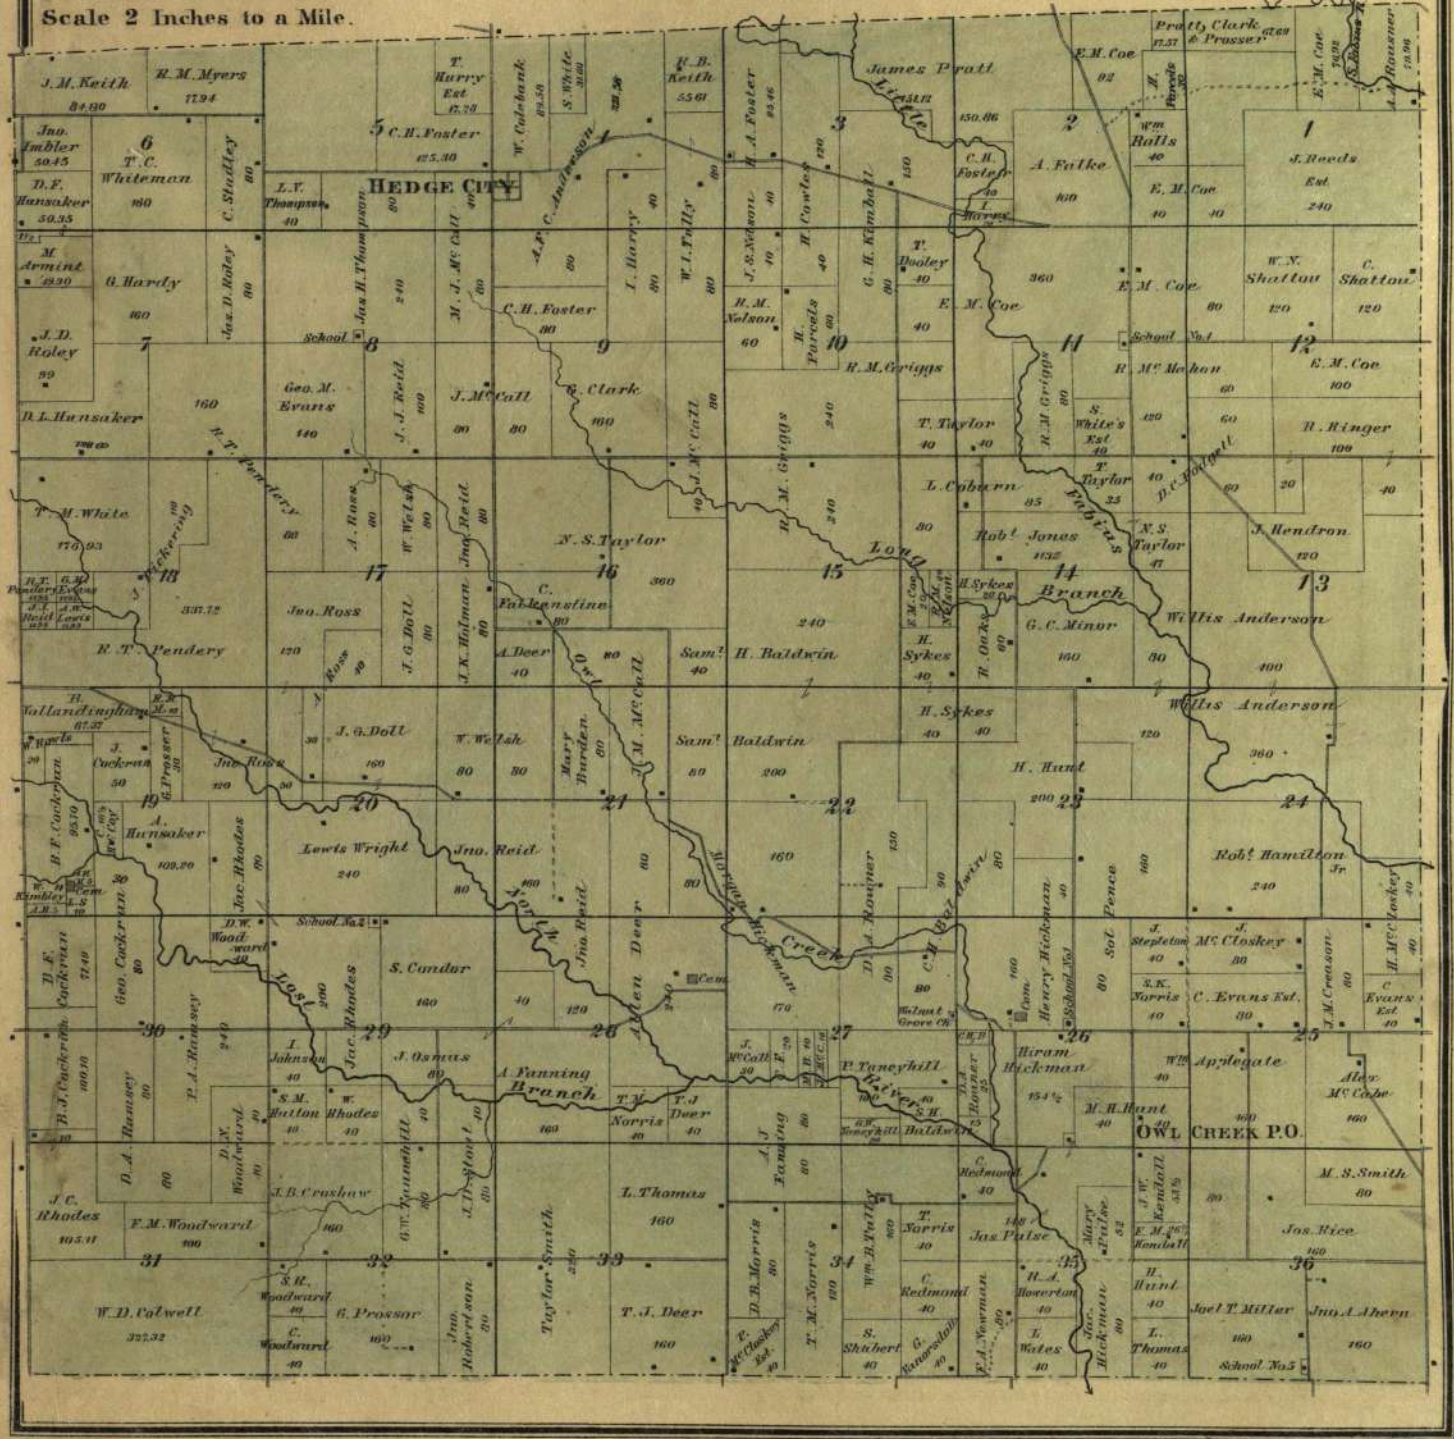

KNOX CO. MO.

KNOX CO. ATLAS
FABIUS
 Township 60 North, Range 10 West
 of 5th Principal Meridian

Scale 2 Inches to a Mile.

KNOX CO. ATLAS
BOURBON
 Township 60 North, Range 11 West
 of 5th Principal Meridian

Scale 2 Inches to a Mile.

KNOX CO. ATLAS
SALT FLIVER
 Township 60 North, Ranges 12 & 13 West
 of 5th Principal Meridian

Scale 2 Inches to a Mile

KNOX CO. ATLAS JEDDO

Township 61 North, Range 10 West
of 5th Principal Meridian

Scale 2 Inches to a Mile.

KNOX CO. ATLAS LIBERTY

Township 62 North, Range 11 West
of 5th Principal Meridian

Scale 2 Inches to a Mile.

KNOX CO. ATLAS
CENTRE
 Township 62 North, Ranges 11 & 12 West
 of 5th Principal Meridian

KNOW CO. ATLAS
LYON
 Township 62 North, Range 12 & 13 West
 of 5th Principal Meridian

KNOX CO. ATLAS COLONY

Township 63 North, Range 10 West
of 5th Principal Meridian

Scale 2 Inches to a Mile.

KNOX CO. ATLAS
BENTON
Township 63 North, Range 11 West
of 5th Principal Meridian