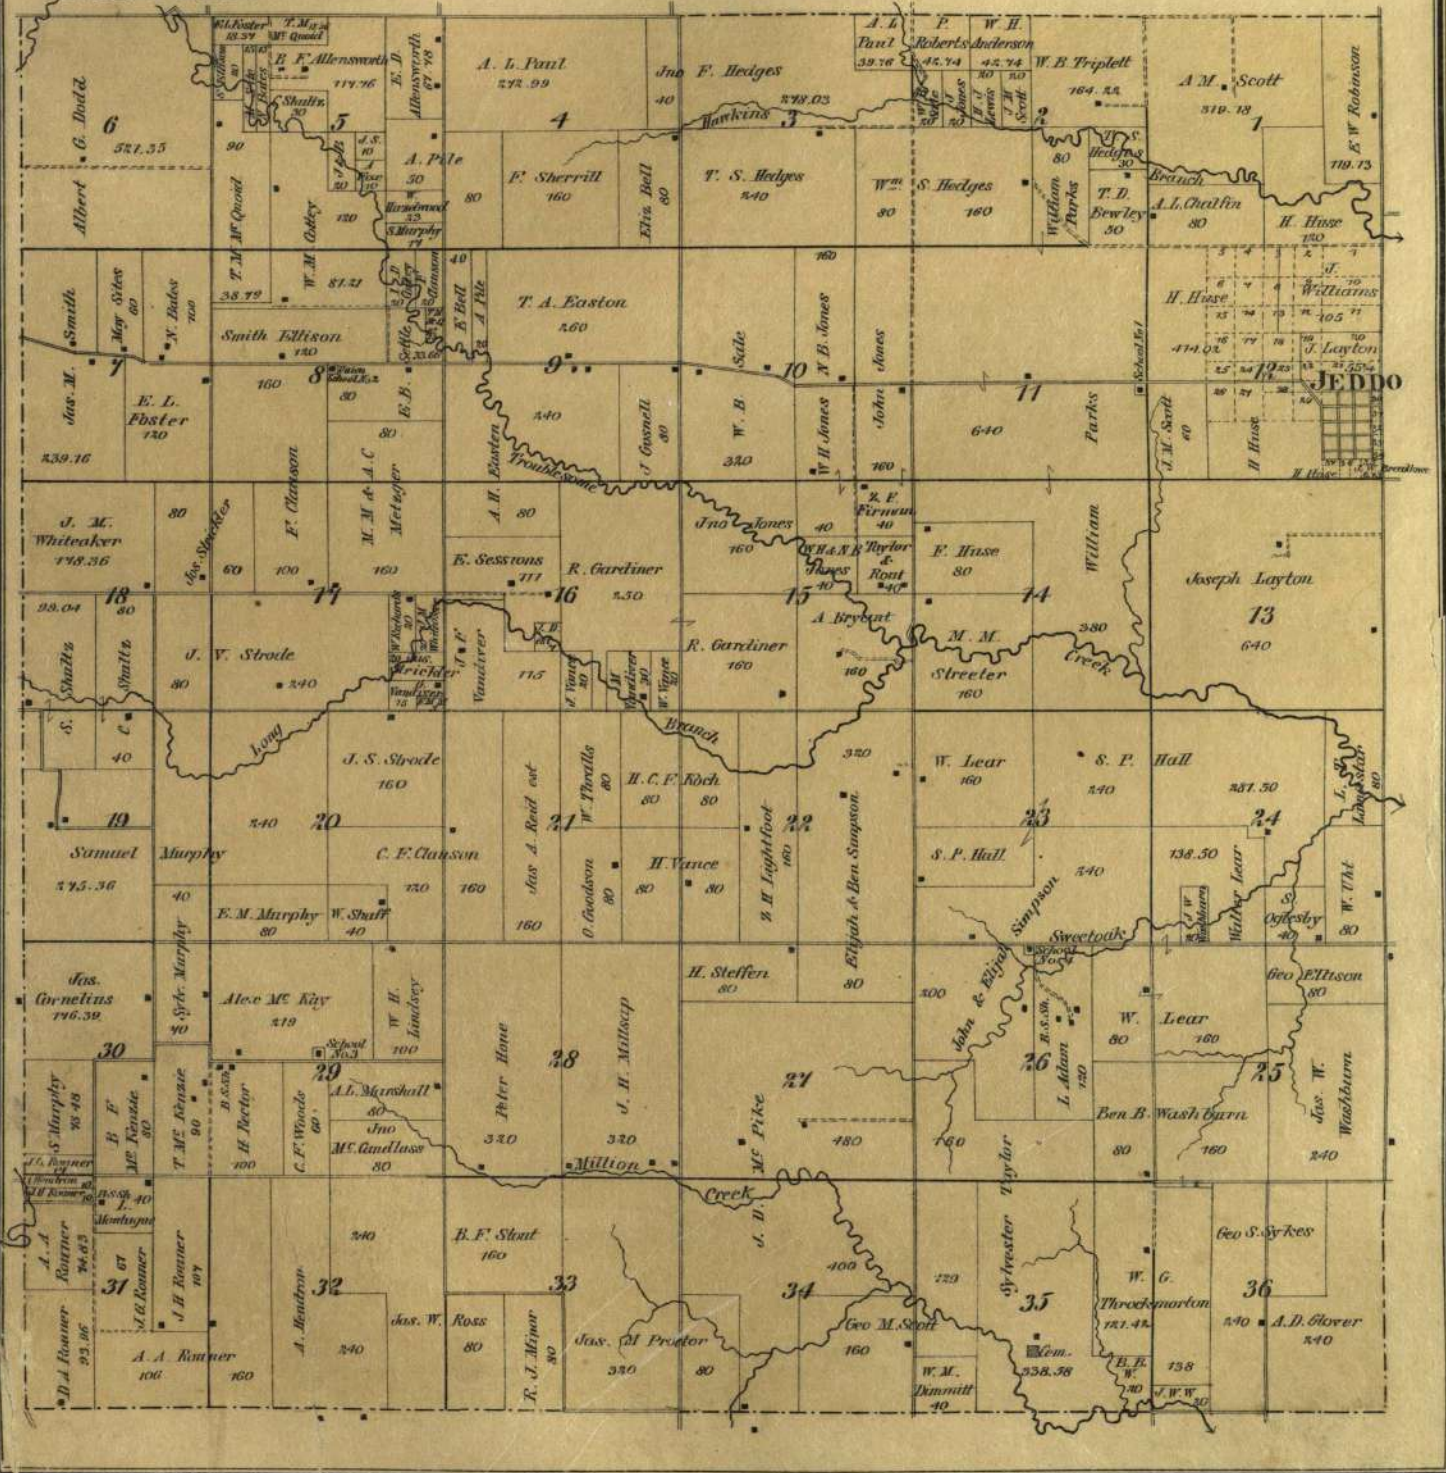

KNOX CO. ATLAS JEDDO

Township 61 North, Range 10 West
of 5th Principal Meridian

Scale 2 Inches to a Mile.