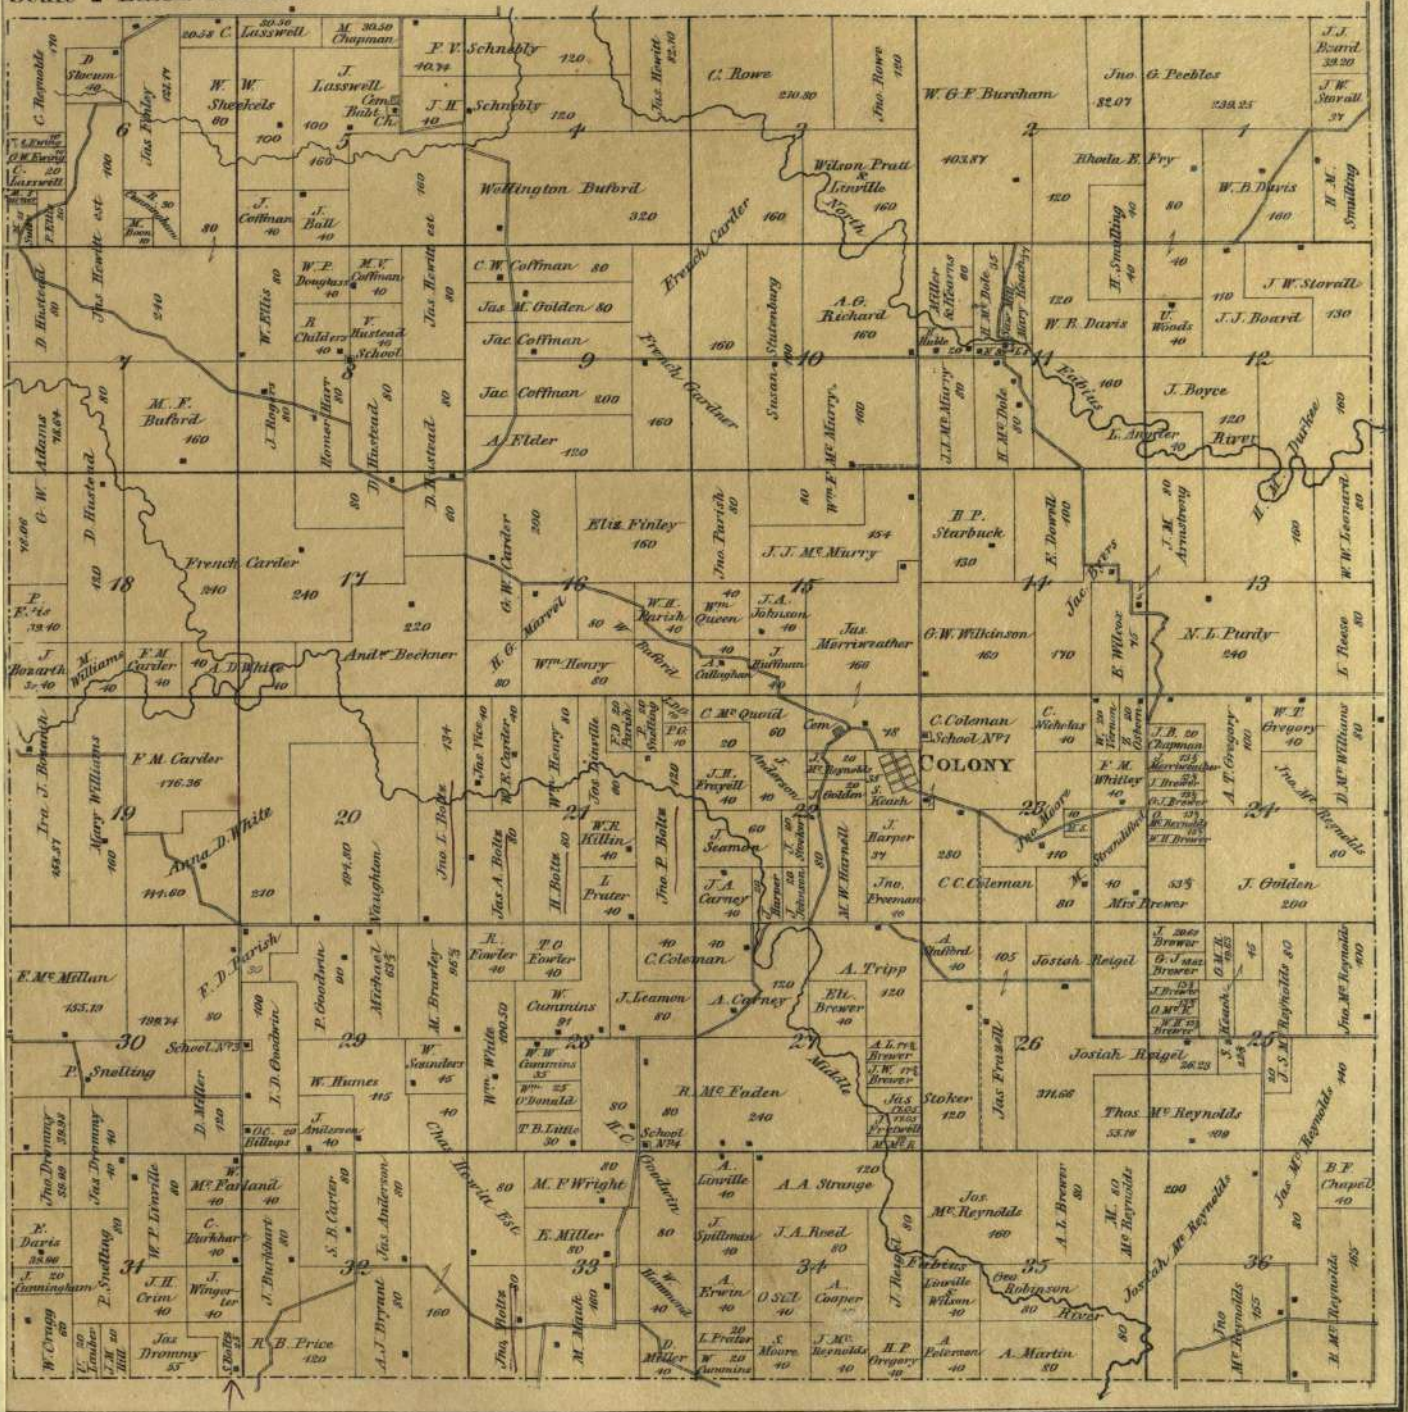

KNOX CO. MO.

KNOX CO. ATLAS
FABIUS
 Township 60 North, Range 10 West
 of 5th Principal Meridian

Scale 2 Inches to a Mile.

KNOX CO. ATLAS
BOURBON
 Township 60 North, Range 11 West
 of 5th Principal Meridian

Scale 2 Inches to a Mile.

KNOX CO. ATLAS
SALT FLIVER
 Township 60 North, Ranges 12 & 13 West
 of 5th Principal Meridian

Scale 2 Inches to a Mile

KNOX CO. ATLAS JEDDO

Township 61 North, Range 10 West
of 5th Principal Meridian

Scale 2 Inches to a Mile.

KNOX CO. ATLAS LIBERTY

Township 62 North, Range 11 West
of 5th Principal Meridian

Scale 2 Inches to a Mile.

KNOX CO. ATLAS
CENTRE
 Township 62 North, Ranges 11 & 12 West
 of 5th Principal Meridian

KNOW CO. ATLAS
LYON
 Township 62 North, Range 12 & 13 West
 of 5th Principal Meridian

KNOX CO. ATLAS COLONY

Township 63 North, Range 10 West
of 5th Principal Meridian

Scale 2 Inches to a Mile.

KNOX CO. ATLAS
BENTON
Township 63 North, Range 11 West
of 5th Principal Meridian