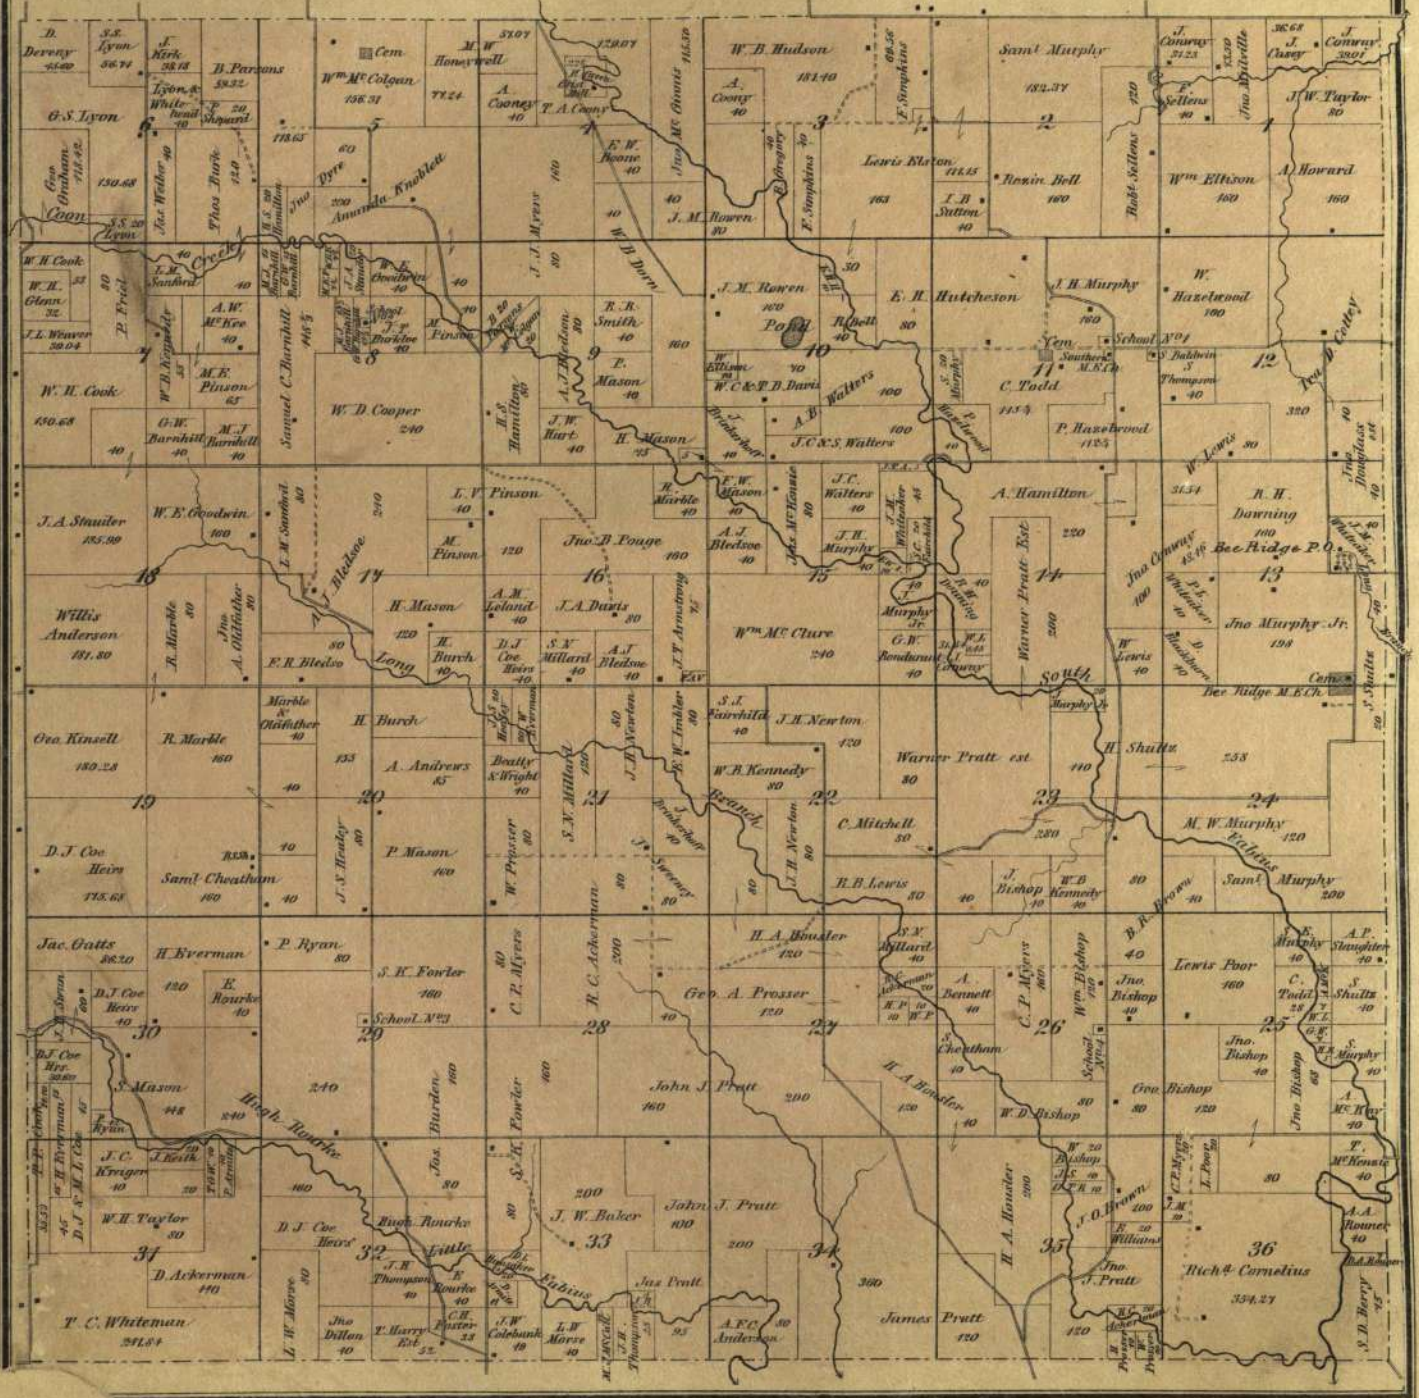

KNOX CO. ATLAS
BEE RIDGE
Township 61 North, Range 11 West
of 5th Principal Meridian

Scale 2 Inches to a Mile.