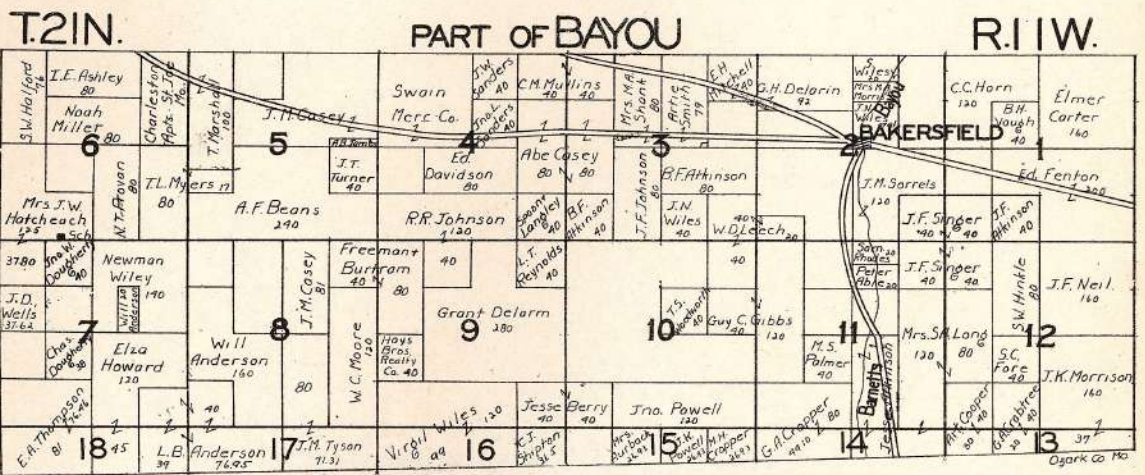

333,09778
H64
no. 77
RARE BK. Rm.

4-20-31 Hisson 150 Aqr. Exp. Sta.

284830